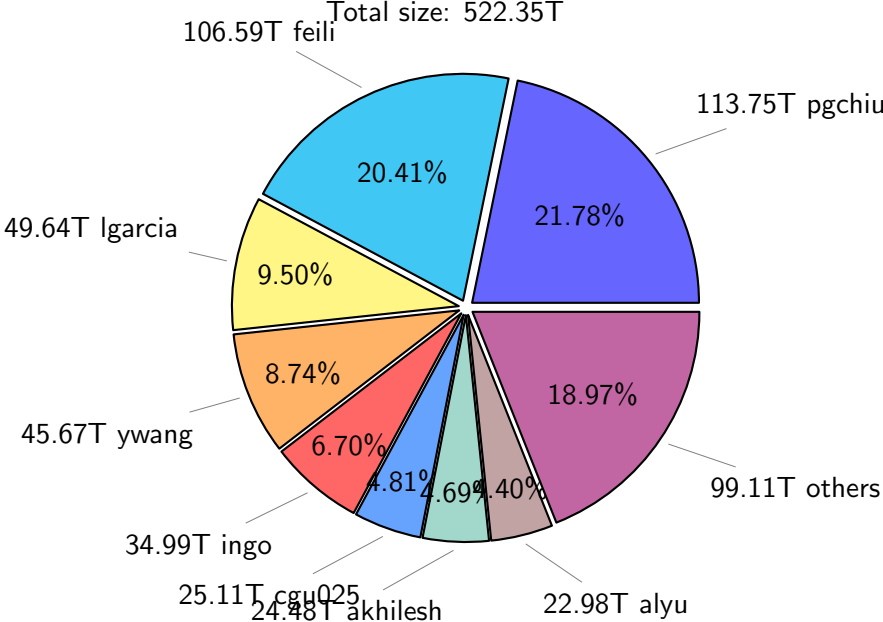

# NS9039K total disk usage

# NS9039K history files usage

Total size: 522.35T

# NS9039K misc files usage

Total size: 367.24T

# NS9039K uncompressed files usage

Total size: 528.87T

NS9039K NorCPM/cases/\*

No data

NS9039K shared/\*

No data