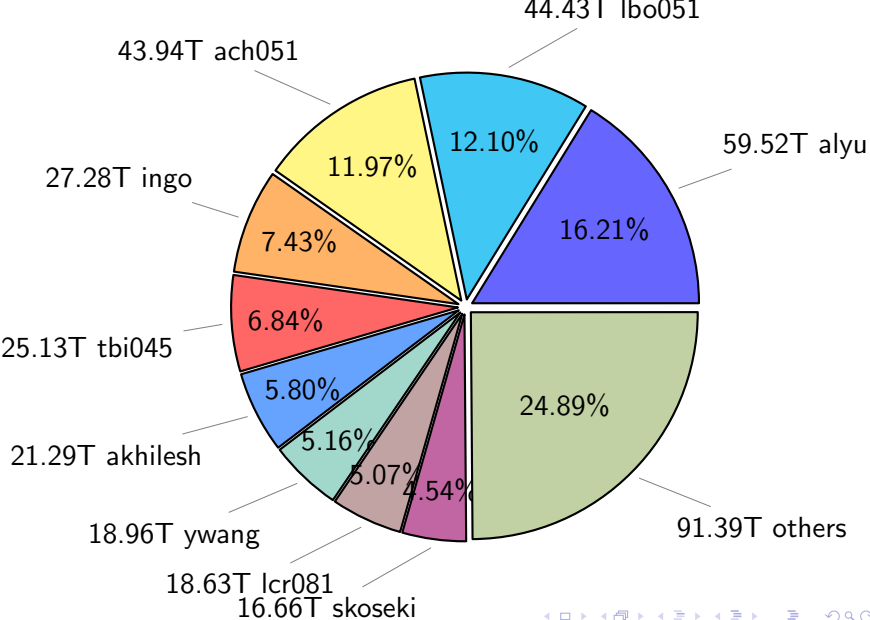

# NS9039K history files usage

Total size: 522.35T

# NS9039K restart files usage

Total size: 192.44T

# NS9039K misc files usage

Total size: 367.24T