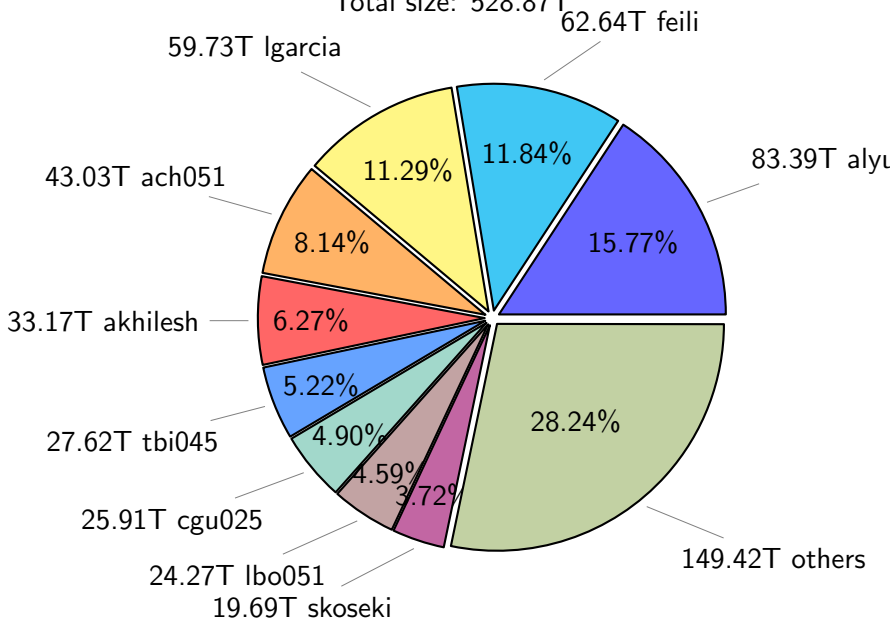

# NS9039K history files usage

Total size: 522.35T

# NS9039K misc files usage

Total size: 367.24T

# NS9039K total compressed

Total size: 1082.03T  
553.16T compressed

528.87T uncompressed

# NS9039K uncompressed files usage

Total size: 528.87T

NS9039K NorCPM/cases/\*

No data

NS9039K shared/\*

No data