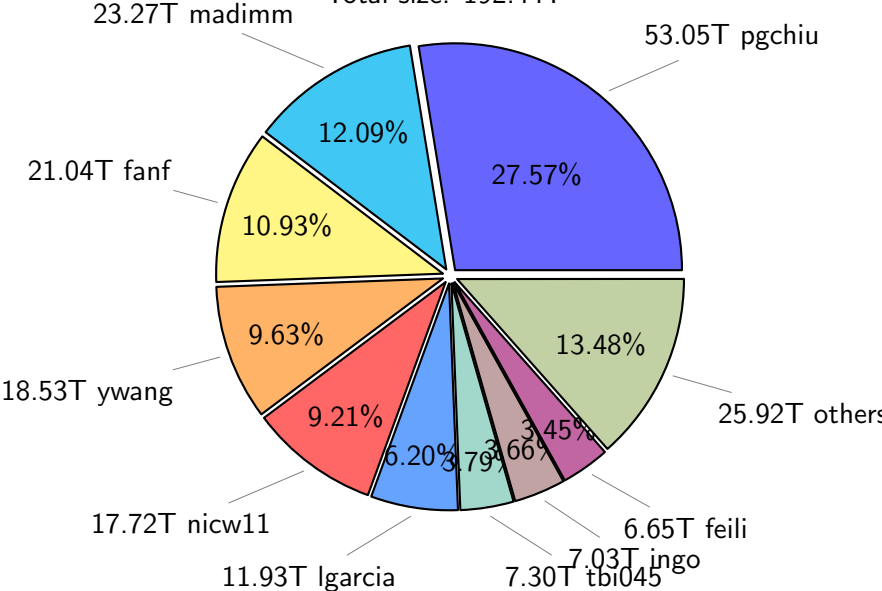

NS9039K restart files usage

Total size: 192.44T