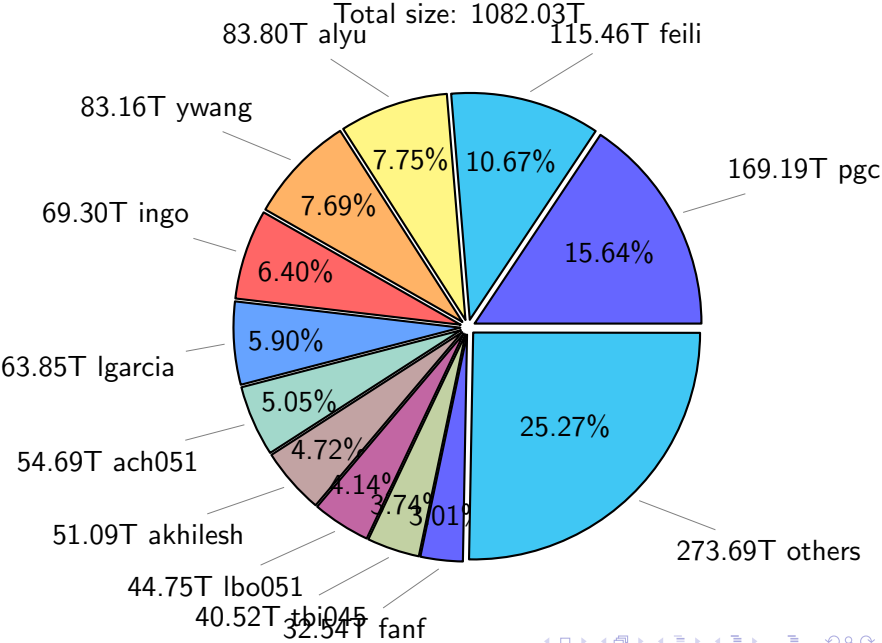

# NS9039K (NIRD-LMD) disk usage

August 11, 2024

notes:

- ▶ Excluded directories: all hidden dir (start with .)
- ▶ Compressed file: file name end with "gz", "bz2", "tar", "zip" and NETCDF4 "nc"
- ▶ Restart files: path contains '/rest/'
- ▶ History files: path contains '/hist/'
- ▶ Items <3 % will be count as 'others'.
- ▶ Additional hard links are excluded.
- ▶ Weekly report: disk\_ns9039k\_YYYYMMDD.pdf
- ▶ Latest report: latest.pdf
- ▶ Ignored directories due to permission denied: filelist\_classfy.err.txt
- ▶ Summary table: sizeTable.txt

# NS9039K total disk usage

# NS9039K history files usage

Total size: 522.35T

# NS9039K misc files usage

Total size: 367.24T