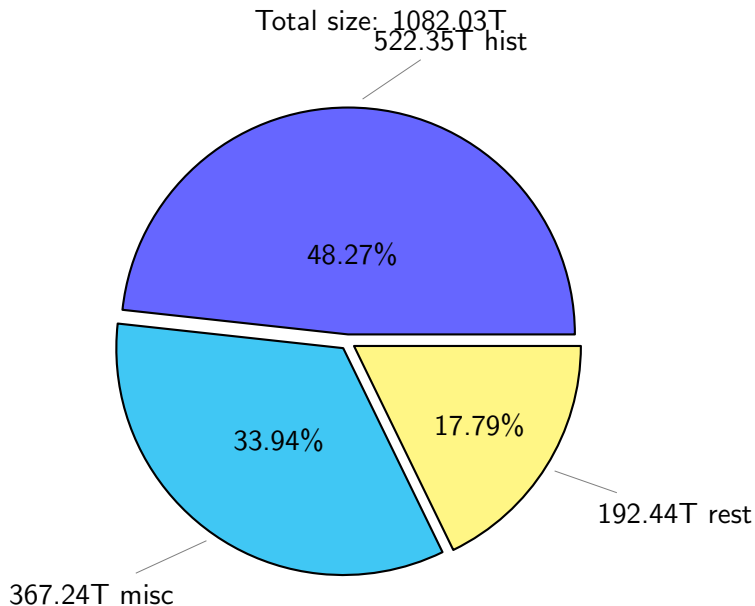

# NS9039K total disk usage

# NS9039K history files usage

Total size: 522.35T

# NS9039K misc files usage

Total size: 367.24T

# NS9039K uncompressed files usage

Total size: 528.87T

NS9039K NorCPM/cases/\*

No data

NS9039K shared/\*

No data