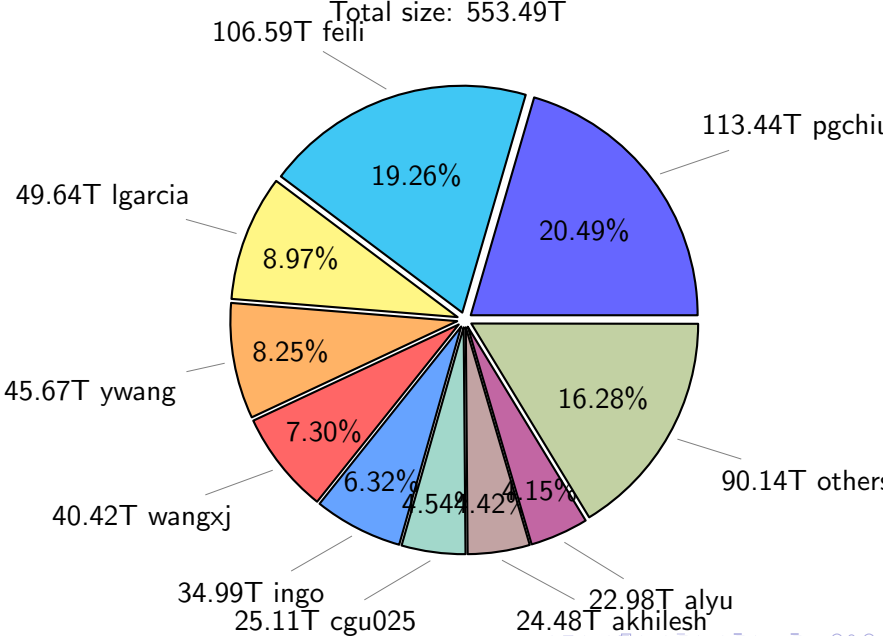

NS9039K total disk usage

Total size: 1078.80T

NS9039K file types usage

NS9039K history files usage

Total size: 553.49T

NS9039K restart files usage

Total size: 195.59T

NS9039K misc files usage

Total size: 329.73T

NS9039K total compressed

Total size: 1078.80T
555.77T compressed

523.03T uncompressed

NS9039K uncompressed files usage

Total size: 523.03T

NS9039K NorCPM/cases/*

No data

NS9039K shared/*

No data