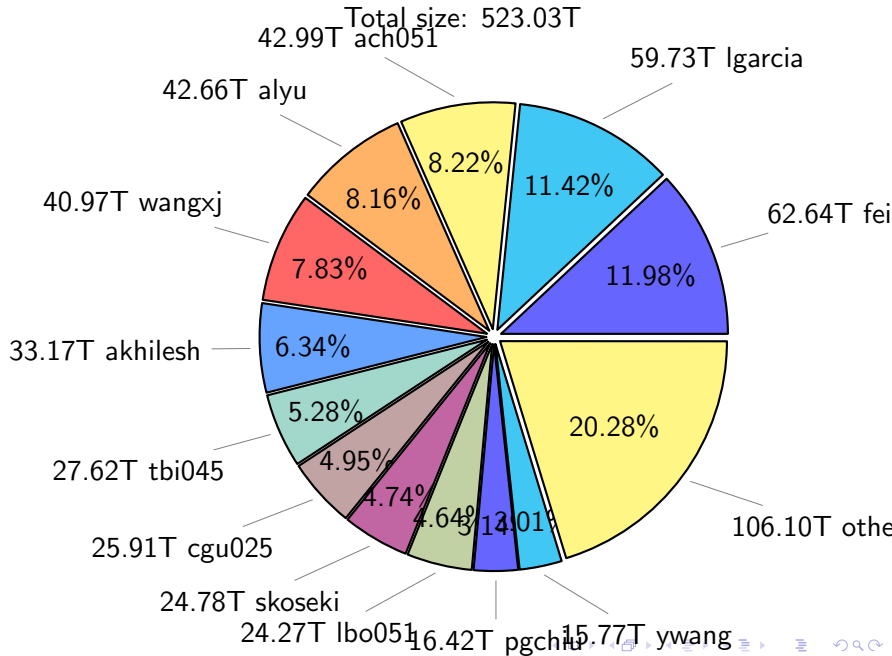

NS9039K total disk usage

Total size: 1078.80T

NS9039K file types usage

NS9039K history files usage

Total size: 553.49T

NS9039K restart files usage

Total size: 195.59T

NS9039K misc files usage

Total size: 329.73T

NS9039K total compressed

Total size: 1078.80T
555.77T compressed

523.03T uncompressed

NS9039K uncompressed files usage

Total size: 523.03T

NS9039K NorCPM/cases/*

No data

NS9039K shared/*

No data