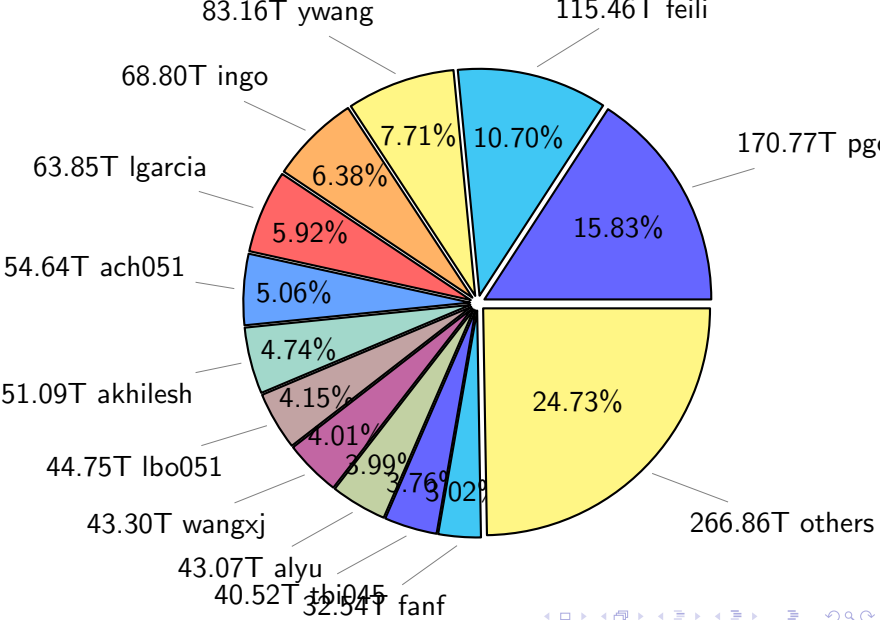

NS9039K (NIRD-LMD) disk usage

June 23, 2024

notes:

- ▶ Excluded directories: all hidden dir (start with .)
- ▶ Compressed file: file name end with "gz", "bz2", "tar", "zip" and NETCDF4 "nc"
- ▶ Restart files: path contains '/rest/'
- ▶ History files: path contains '/hist/'
- ▶ Items <3 % will be count as 'others'.
- ▶ Additional hard links are excluded.
- ▶ Weekly report: disk_ns9039k_YYYYMMDD.pdf
- ▶ Latest report: latest.pdf
- ▶ Ignored directories due to permission denied: filelist_classfy.err.txt
- ▶ Summary table: sizeTable.txt

NS9039K total disk usage

Total size: 1078.80T

NS9039K file types usage

NS9039K history files usage

Total size: 553.49T

NS9039K restart files usage

Total size: 195.59T

NS9039K misc files usage

Total size: 329.73T

NS9039K total compressed

Total size: 1078.80T
555.77T compressed

523.03T uncompressed

NS9039K uncompressed files usage

Total size: 523.03T

NS9039K NorCPM/cases/*

No data