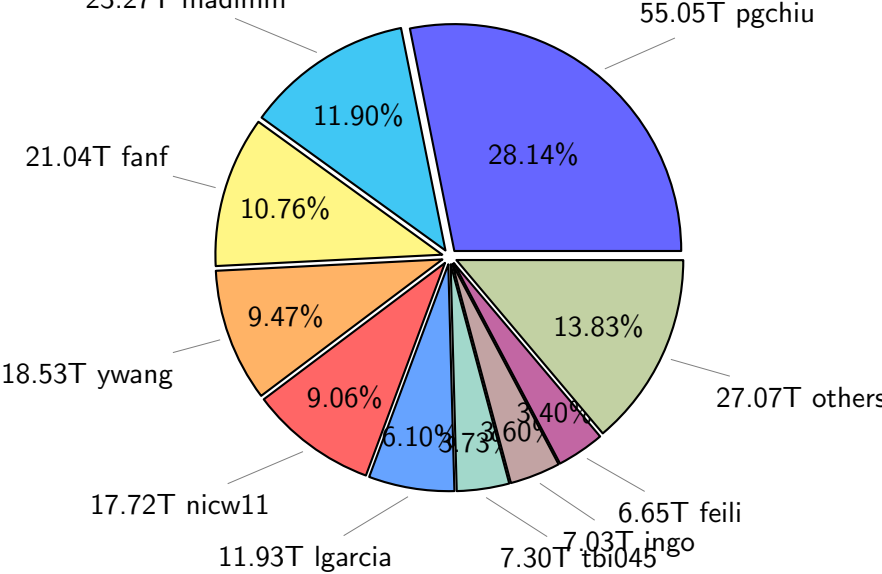

NS9039K total disk usage

Total size: 1078.80T

NS9039K file types usage

NS9039K history files usage

Total size: 553.49T

NS9039K restart files usage

Total size: 195.59T

NS9039K misc files usage

Total size: 329.73T

NS9039K total compressed

Total size: 1078.80T
555.77T compressed

523.03T uncompressed

NS9039K uncompressed files usage

Total size: 523.03T

NS9039K NorCPM/cases/*

No data

NS9039K shared/*

No data