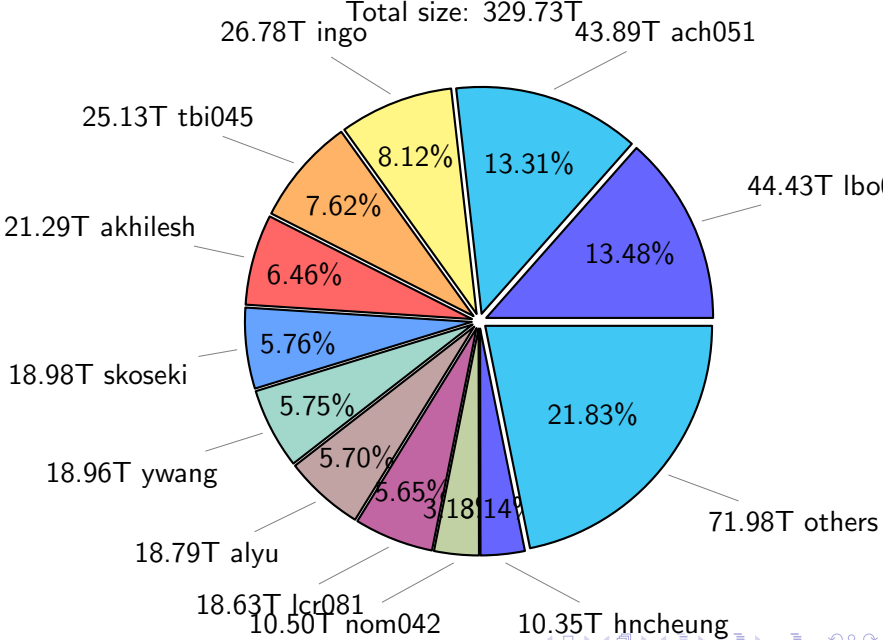

NS9039K total disk usage

Total size: 1078.80T

NS9039K file types usage

NS9039K history files usage

Total size: 553.49T

NS9039K restart files usage

Total size: 195.59T

NS9039K misc files usage

Total size: 329.73T

NS9039K total compressed

Total size: 1078.80T
555.77T compressed

523.03T uncompressed

NS9039K uncompressed files usage

Total size: 523.03T

NS9039K NorCPM/cases/*

No data

NS9039K shared/*

No data