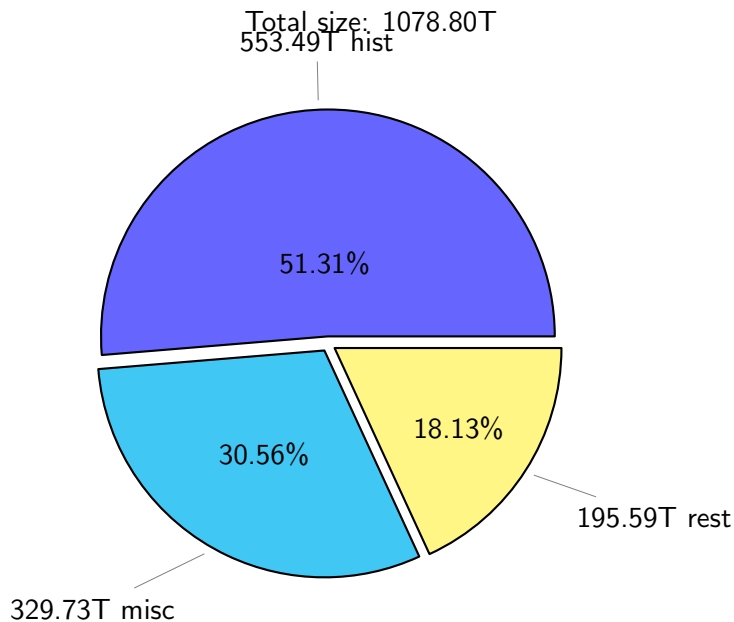

NS9039K (NIRD-LMD) disk usage

June 23, 2024

notes:

- ▶ Excluded directories: all hidden dir (start with .)
- ▶ Compressed file: file name end with "gz", "bz2", "tar", "zip" and NETCDF4 "nc"
- ▶ Restart files: path contains '/rest/'
- ▶ History files: path contains '/hist/'
- ▶ Items <3 % will be count as 'others'.
- ▶ Additional hard links are excluded.
- ▶ Weekly report: disk_ns9039k_YYYYMMDD.pdf
- ▶ Latest report: latest.pdf
- ▶ Ignored directories due to permission denied: filelist_classfy.err.txt
- ▶ Summary table: sizeTable.txt

NS9039K total disk usage

Total size: 1078.80T

NS9039K file types usage

NS9039K history files usage

Total size: 553.49T

NS9039K restart files usage

Total size: 195.59T

NS9039K misc files usage

Total size: 329.73T

NS9039K total compressed

Total size: 1078.80T
555.77T compressed

523.03T uncompressed

NS9039K uncompressed files usage

Total size: 523.03T

NS9039K NorCPM/cases/*

No data