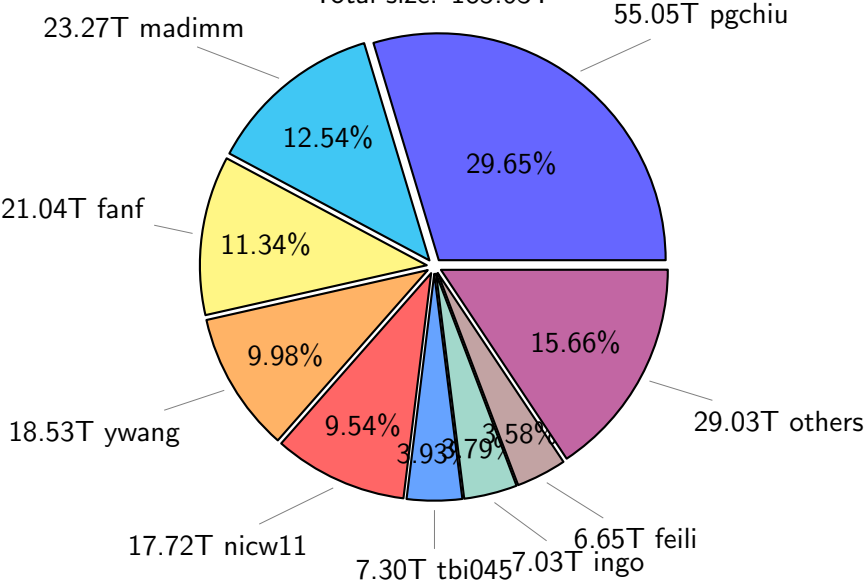

NS9039K total disk usage

Total size: 1029.66T

NS9039K file types usage

NS9039K history files usage

Total size: 514.84T

NS9039K restart files usage

Total size: 185.63T

NS9039K misc files usage

Total size: 329.19T

NS9039K total compressed

Total size: 1029.66T

554.09T compressed

475.57T uncompressed

NS9039K uncompressed files usage

Total size: 475.57T

NS9039K NorCPM/cases/*

No data

NS9039K shared/*

No data