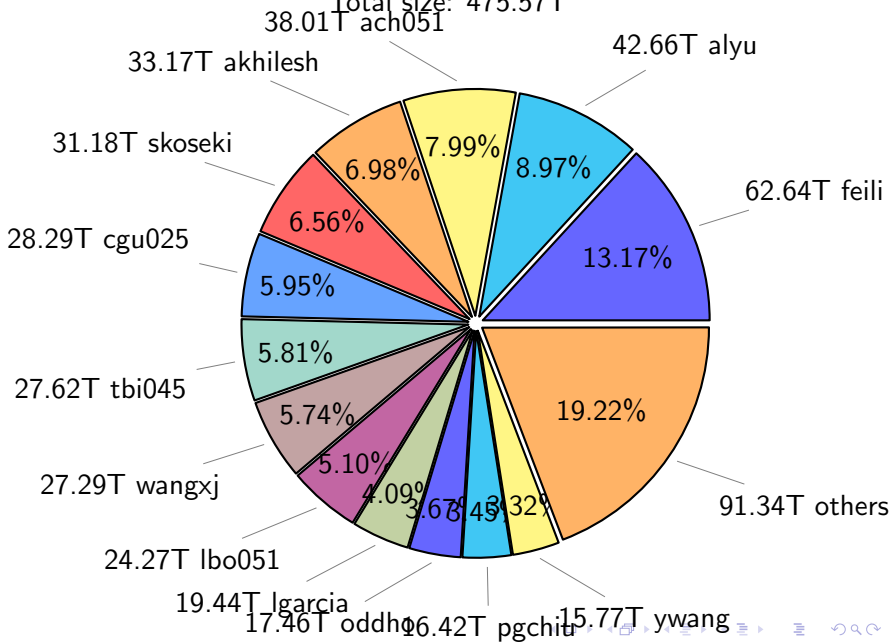

NS9039K total disk usage

Total size: 1029.66T

NS9039K file types usage

NS9039K history files usage

Total size: 514.84T

NS9039K restart files usage

Total size: 185.63T

NS9039K misc files usage

Total size: 329.19T

NS9039K total compressed

Total size: 1029.66T

554.09T compressed

475.57T uncompressed

NS9039K uncompressed files usage

Total size: 475.57T

NS9039K NorCPM/cases/*

No data

NS9039K shared/*

No data