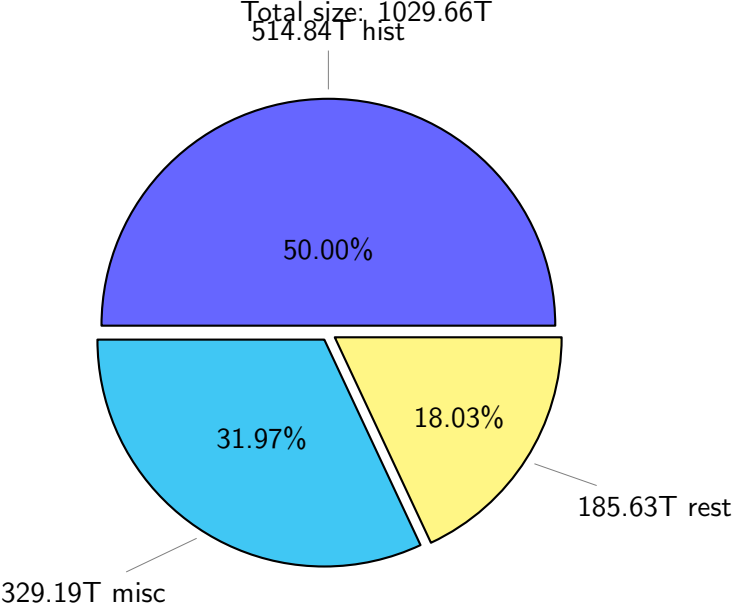

NS9039K (NIRD-LMD) disk usage

June 9, 2024

notes:

- ▶ Excluded directories: all hidden dir (start with .)
- ▶ Compressed file: file name end with "gz", "bz2", "tar", "zip" and NETCDF4 "nc"
- ▶ Restart files: path contains '/rest/'
- ▶ History files: path contains '/hist/'
- ▶ Items <3 % will be count as 'others'.
- ▶ Additional hard links are excluded.
- ▶ Weekly report: disk_ns9039k_YYYYMMDD.pdf
- ▶ Latest report: latest.pdf
- ▶ Ignored directories due to permission denied: filelist_classfy.err.txt
- ▶ Summary table: sizeTable.txt

NS9039K total disk usage

Total size: 1029.66T

NS9039K file types usage

NS9039K history files usage

Total size: 514.84T

NS9039K restart files usage

Total size: 185.63T

NS9039K misc files usage

Total size: 329.19T

NS9039K total compressed

Total size: 1029.66T

554.09T compressed

475.57T uncompressed

NS9039K uncompressed files usage

Total size: 475.57T

NS9039K NorCPM/cases/*

No data

NS9039K shared/*

No data