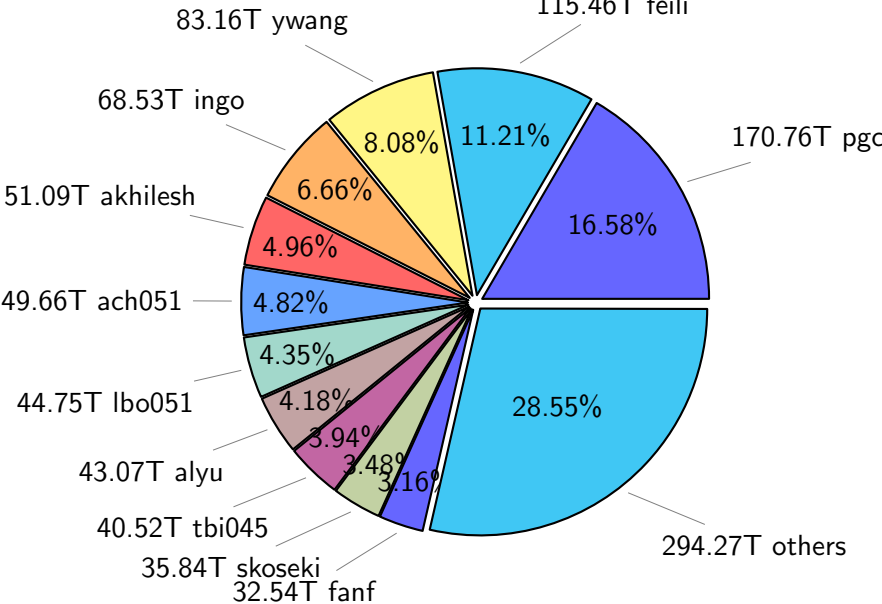

NS9039K (NIRD-LMD) disk usage

June 9, 2024

notes:

- ▶ Excluded directories: all hidden dir (start with .)
- ▶ Compressed file: file name end with "gz", "bz2", "tar", "zip" and NETCDF4 "nc"
- ▶ Restart files: path contains '/rest/'
- ▶ History files: path contains '/hist/'
- ▶ Items <3 % will be count as 'others'.
- ▶ Additional hard links are excluded.
- ▶ Weekly report: disk_ns9039k_YYYYMMDD.pdf
- ▶ Latest report: latest.pdf
- ▶ Ignored directories due to permission denied: filelist_classfy.err.txt
- ▶ Summary table: sizeTable.txt

NS9039K total disk usage

Total size: 1029.66T

NS9039K file types usage

NS9039K history files usage

Total size: 514.84T

NS9039K restart files usage

Total size: 185.63T

NS9039K misc files usage

Total size: 329.19T

NS9039K total compressed

Total size: 1029.66T

554.09T compressed

475.57T uncompressed

NS9039K uncompressed files usage

Total size: 475.57T

NS9039K NorCPM/cases/*