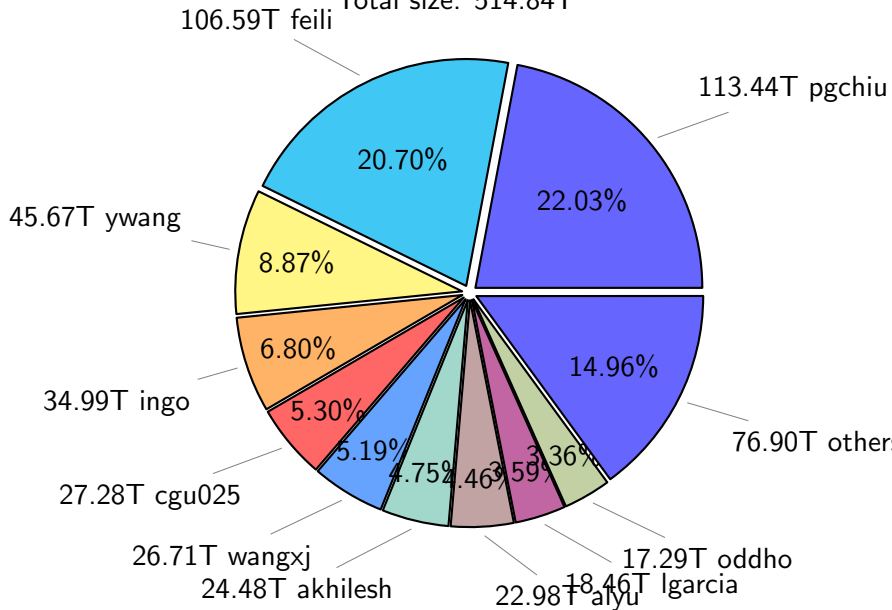

NS9039K total disk usage

Total size: 1029.66T

NS9039K file types usage

NS9039K history files usage

Total size: 514.84T

NS9039K restart files usage

Total size: 185.63T

NS9039K misc files usage

Total size: 329.19T

NS9039K total compressed

Total size: 1029.66T

554.09T compressed

475.57T uncompressed

NS9039K uncompressed files usage

Total size: 475.57T

NS9039K NorCPM/cases/*

No data

NS9039K shared/*

No data