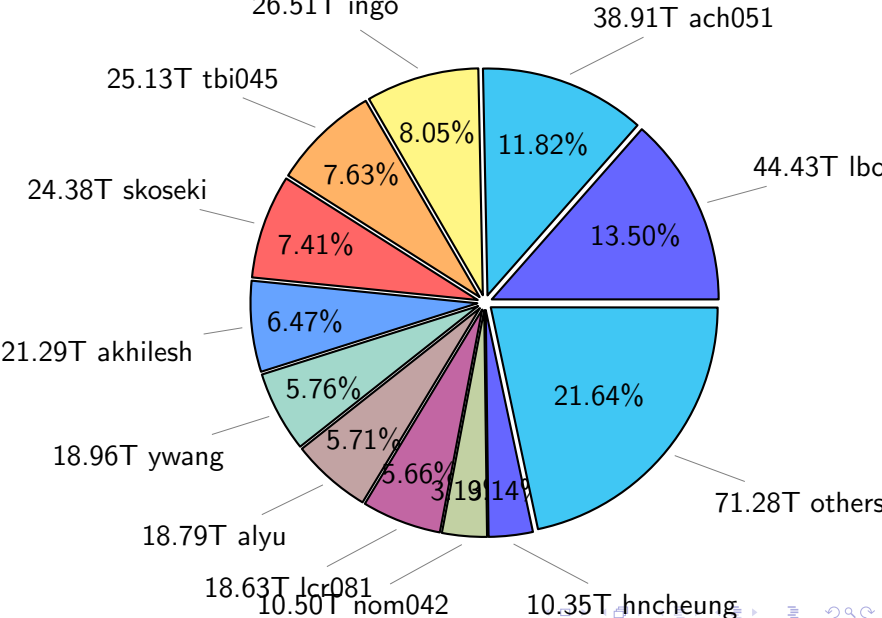

NS9039K (NIRD-LMD) disk usage

June 9, 2024

notes:

- ▶ Excluded directories: all hidden dir (start with .)
- ▶ Compressed file: file name end with "gz", "bz2", "tar", "zip" and NETCDF4 "nc"
- ▶ Restart files: path contains '/rest/'
- ▶ History files: path contains '/hist/'
- ▶ Items <3 % will be count as 'others'.
- ▶ Additional hard links are excluded.
- ▶ Weekly report: disk_ns9039k_YYYYMMDD.pdf
- ▶ Latest report: latest.pdf
- ▶ Ignored directories due to permission denied: filelist_classfy.err.txt
- ▶ Summary table: sizeTable.txt

NS9039K total disk usage

Total size: 1029.66T

NS9039K file types usage

NS9039K history files usage

Total size: 514.84T

NS9039K restart files usage

Total size: 185.63T

NS9039K misc files usage

Total size: 329.19T

NS9039K total compressed

Total size: 1029.66T

554.09T compressed

475.57T uncompressed

NS9039K uncompressed files usage

Total size: 475.57T

NS9039K NorCPM/cases/*

No data

NS9039K shared/*

No data