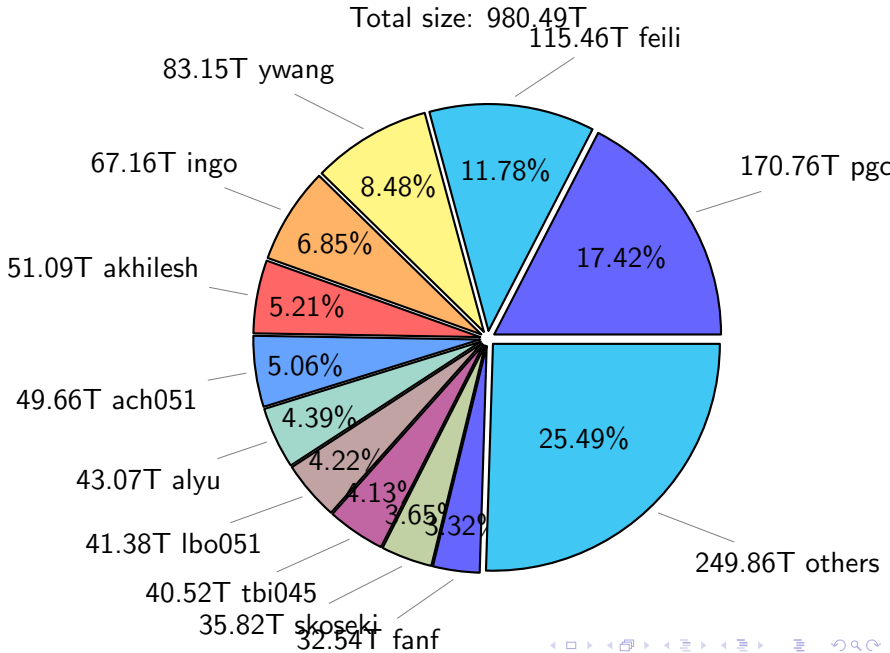

NS9039K (NIRD-LMD) disk usage

June 2, 2024

notes:

- ▶ Excluded directories: all hidden dir (start with .)
- ▶ Compressed file: file name end with "gz", "bz2", "tar", "zip" and NETCDF4 "nc"
- ▶ Restart files: path contains '/rest/'
- ▶ History files: path contains '/hist/'
- ▶ Items <3 % will be count as 'others'.
- ▶ Additional hard links are excluded.
- ▶ Weekly report: disk_ns9039k_YYYYMMDD.pdf
- ▶ Latest report: latest.pdf
- ▶ Ignored directories due to permission denied: filelist_classfy.err.txt
- ▶ Summary table: sizeTable.txt

NS9039K total disk usage

Total size: 980.49T

NS9039K file types usage

NS9039K history files usage

Total size: 470.53T

NS9039K restart files usage

Total size: 185.73T

NS9039K misc files usage

Total size: 324.23T

NS9039K total compressed

Total size: 980.49T
552.31T compressed

428.18T uncompressed

NS9039K uncompressed files usage

Total size: 428.18T

NS9039K NorCPM/cases/*

No data