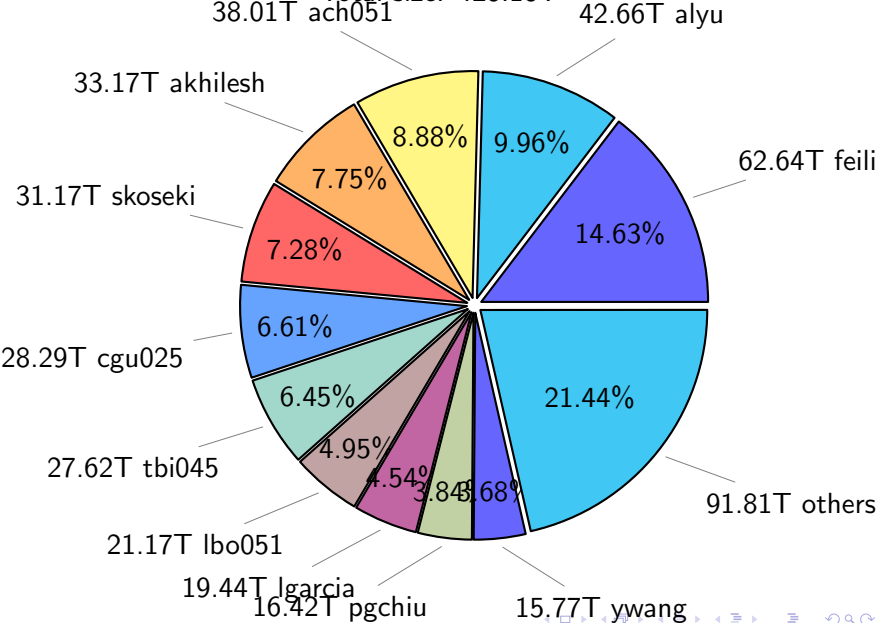

NS9039K total disk usage

Total size: 980.49T

NS9039K file types usage

NS9039K history files usage

Total size: 470.53T

NS9039K restart files usage

Total size: 185.73T

NS9039K misc files usage

Total size: 324.23T

NS9039K total compressed

Total size: 980.49T
552.31T compressed

428.18T uncompressed

NS9039K uncompressed files usage

Total size: 428.18T

NS9039K NorCPM/cases/*

No data

NS9039K shared/*

No data