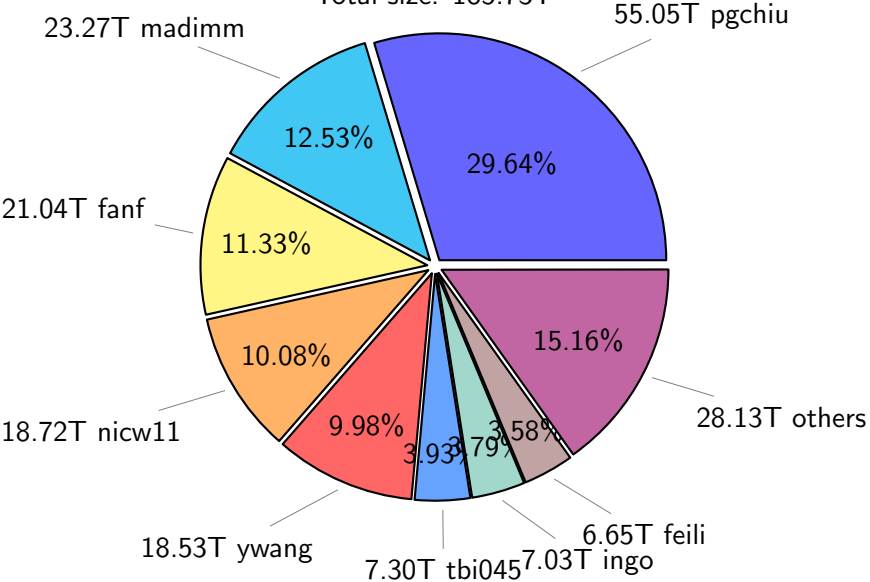

NS9039K total disk usage

Total size: 980.49T

NS9039K file types usage

NS9039K history files usage

Total size: 470.53T

NS9039K restart files usage

Total size: 185.73T

NS9039K misc files usage

Total size: 324.23T

NS9039K total compressed

Total size: 980.49T
552.31T compressed

428.18T uncompressed

NS9039K uncompressed files usage

Total size: 428.18T

NS9039K NorCPM/cases/*

No data

NS9039K shared/*

No data