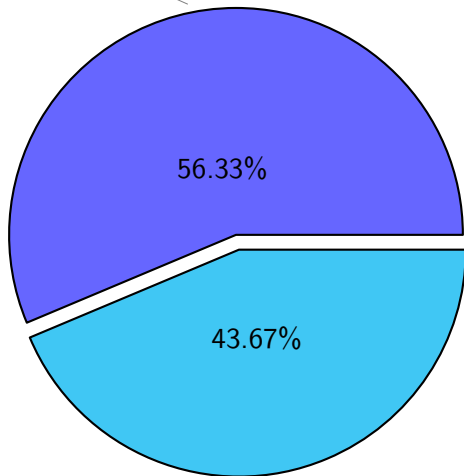

NS9039K total disk usage

Total size: 980.49T

NS9039K file types usage

NS9039K history files usage

Total size: 470.53T

NS9039K restart files usage

Total size: 185.73T

NS9039K misc files usage

Total size: 324.23T

NS9039K total compressed

Total size: 980.49T
552.31T compressed

428.18T uncompressed

NS9039K uncompressed files usage

Total size: 428.18T

NS9039K NorCPM/cases/*

No data