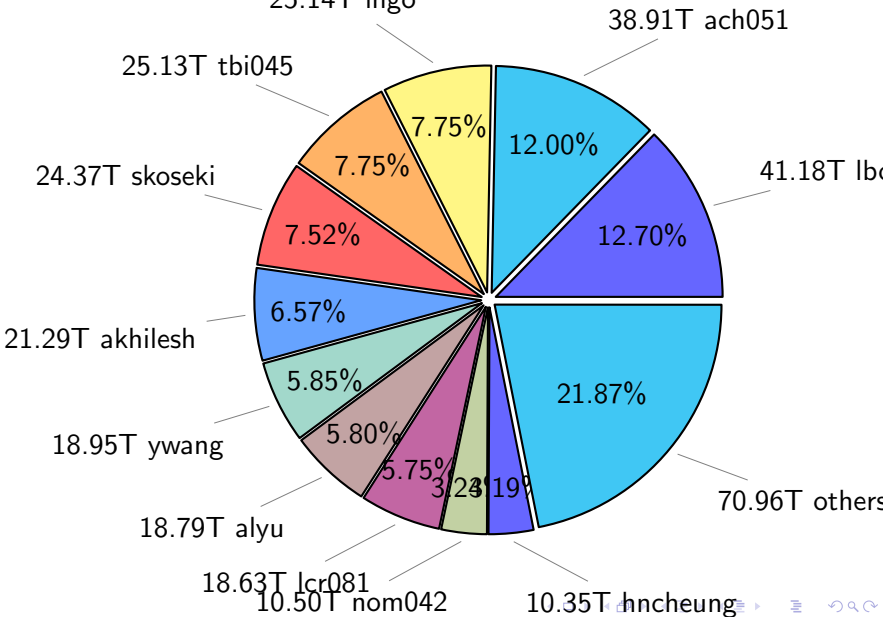

NS9039K (NIRD-LMD) disk usage

June 2, 2024

notes:

- ▶ Excluded directories: all hidden dir (start with .)
- ▶ Compressed file: file name end with "gz", "bz2", "tar", "zip" and NETCDF4 "nc"
- ▶ Restart files: path contains '/rest/'
- ▶ History files: path contains '/hist/'
- ▶ Items <3 % will be count as 'others'.
- ▶ Additional hard links are excluded.
- ▶ Weekly report: disk_ns9039k_YYYYMMDD.pdf
- ▶ Latest report: latest.pdf
- ▶ Ignored directories due to permission denied: filelist_classfy.err.txt
- ▶ Summary table: sizeTable.txt

NS9039K total disk usage

Total size: 980.49T

NS9039K file types usage

NS9039K history files usage

Total size: 470.53T

NS9039K restart files usage

Total size: 185.73T

NS9039K misc files usage

Total size: 324.23T

NS9039K total compressed

Total size: 980.49T
552.31T compressed

428.18T uncompressed

NS9039K uncompressed files usage

Total size: 428.18T

NS9039K NorCPM/cases/*

No data

NS9039K shared/*

No data