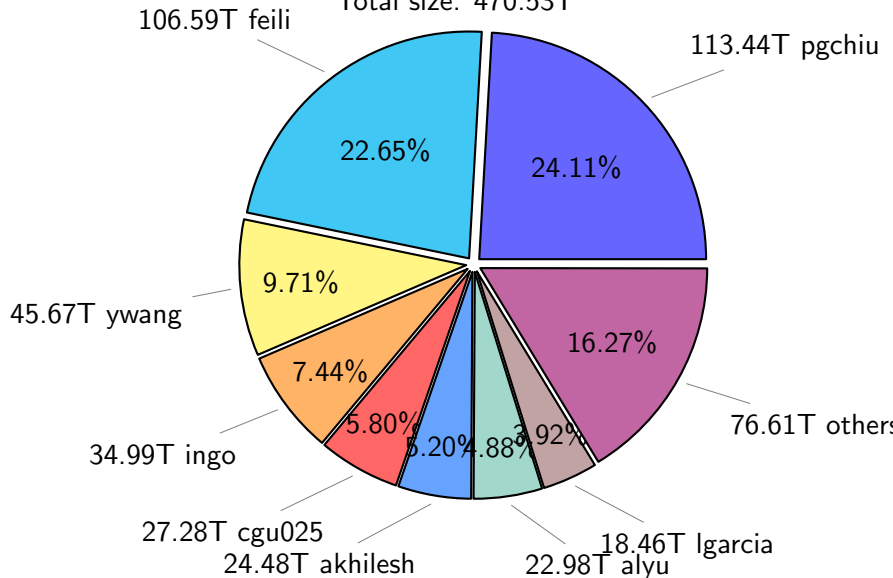

NS9039K total disk usage

Total size: 980.49T

NS9039K file types usage

NS9039K history files usage

Total size: 470.53T

NS9039K restart files usage

Total size: 185.73T

NS9039K misc files usage

Total size: 324.23T

NS9039K total compressed

Total size: 980.49T
552.31T compressed

428.18T uncompressed

NS9039K uncompressed files usage

Total size: 428.18T

NS9039K NorCPM/cases/*

No data

NS9039K shared/*

No data