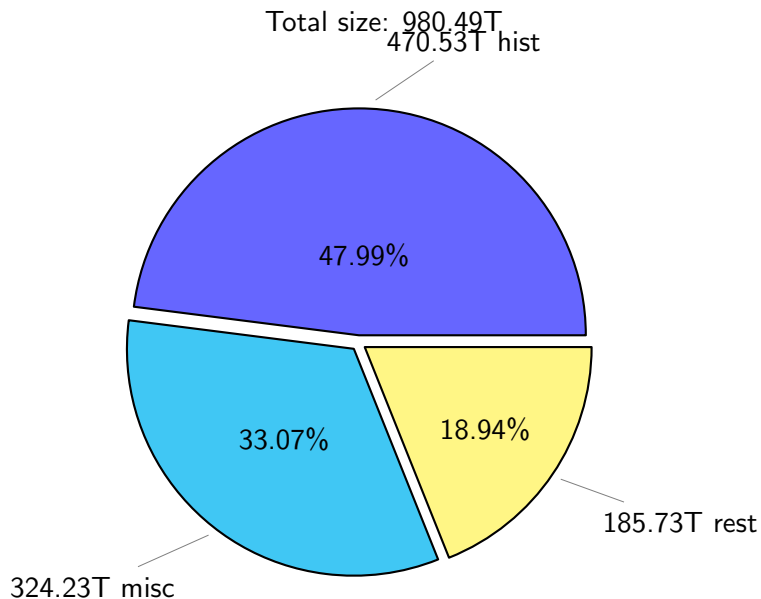

NS9039K (NIRD-LMD) disk usage

June 2, 2024

notes:

- ▶ Excluded directories: all hidden dir (start with .)
- ▶ Compressed file: file name end with "gz", "bz2", "tar", "zip" and NETCDF4 "nc"
- ▶ Restart files: path contains '/rest/'
- ▶ History files: path contains '/hist/'
- ▶ Items <3 % will be count as 'others'.
- ▶ Additional hard links are excluded.
- ▶ Weekly report: disk_ns9039k_YYYYMMDD.pdf
- ▶ Latest report: latest.pdf
- ▶ Ignored directories due to permission denied: filelist_classfy.err.txt
- ▶ Summary table: sizeTable.txt

NS9039K total disk usage

Total size: 980.49T

NS9039K file types usage

NS9039K history files usage

Total size: 470.53T

NS9039K restart files usage

Total size: 185.73T

NS9039K misc files usage

Total size: 324.23T

NS9039K total compressed

Total size: 980.49T
552.31T compressed

428.18T uncompressed

NS9039K uncompressed files usage

Total size: 428.18T

NS9039K NorCPM/cases/*

No data