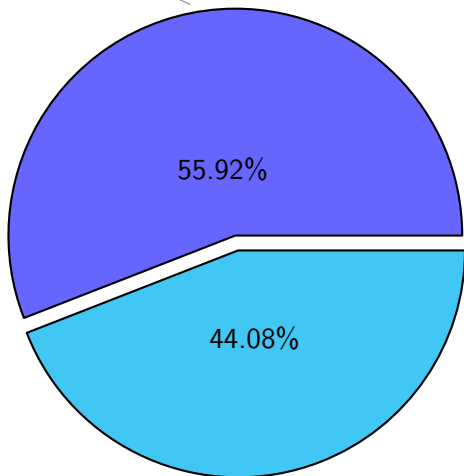

# NS9039K misc files usage

Total size: 333.76T

# NS9039K total compressed

Total size: 998.56T

558.37T compressed

440.19T uncompressed