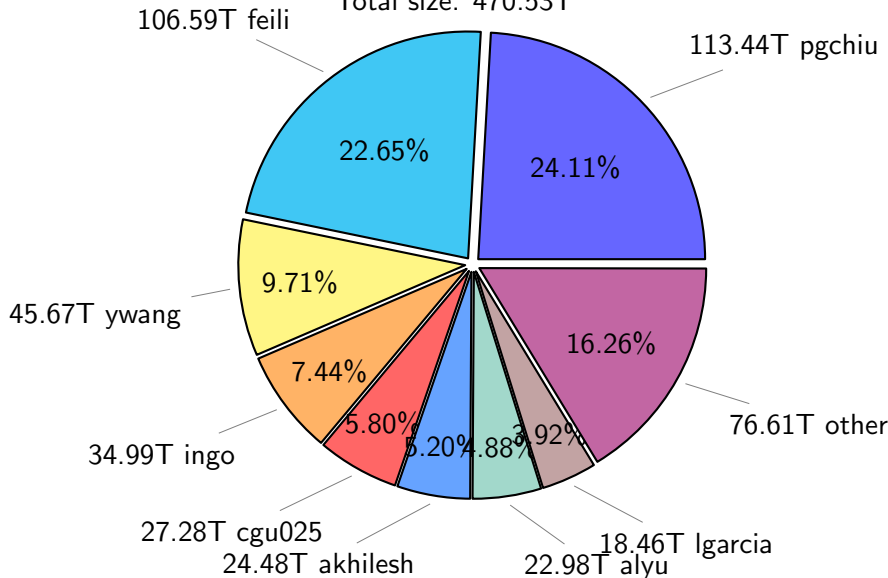

# NS9039K total disk usage

Total size: 998.56T

# NS9039K history files usage

Total size: 470.53T

# NS9039K misc files usage

Total size: 333.76T

# NS9039K uncompressed files usage

Total size: 440.19T

NS9039K NorCPM/cases/\*

No data

NS9039K shared/\*

No data