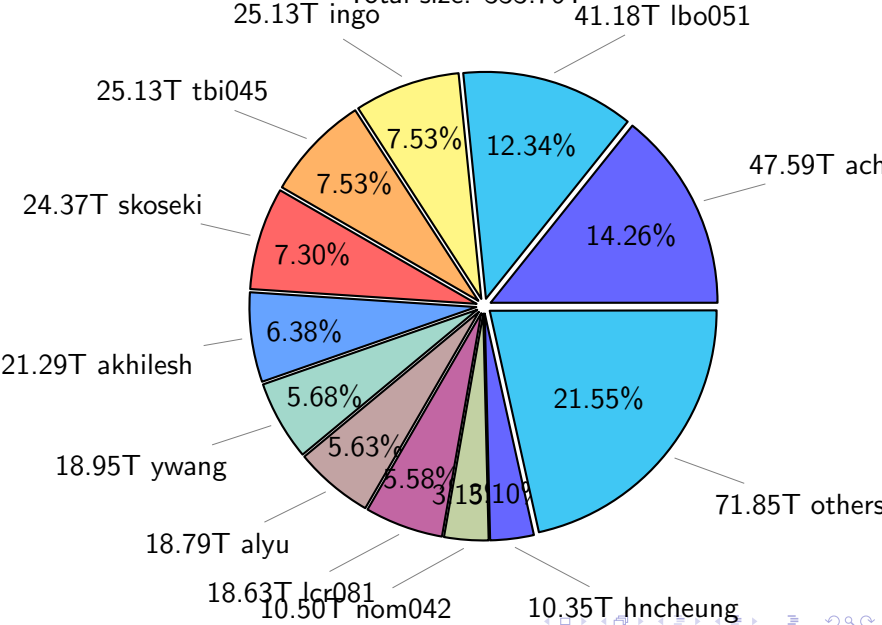

# NS9039K total disk usage

Total size: 998.56T

# NS9039K history files usage

Total size: 470.53T

# NS9039K restart files usage

Total size: 194.28T

# NS9039K misc files usage

Total size: 333.76T