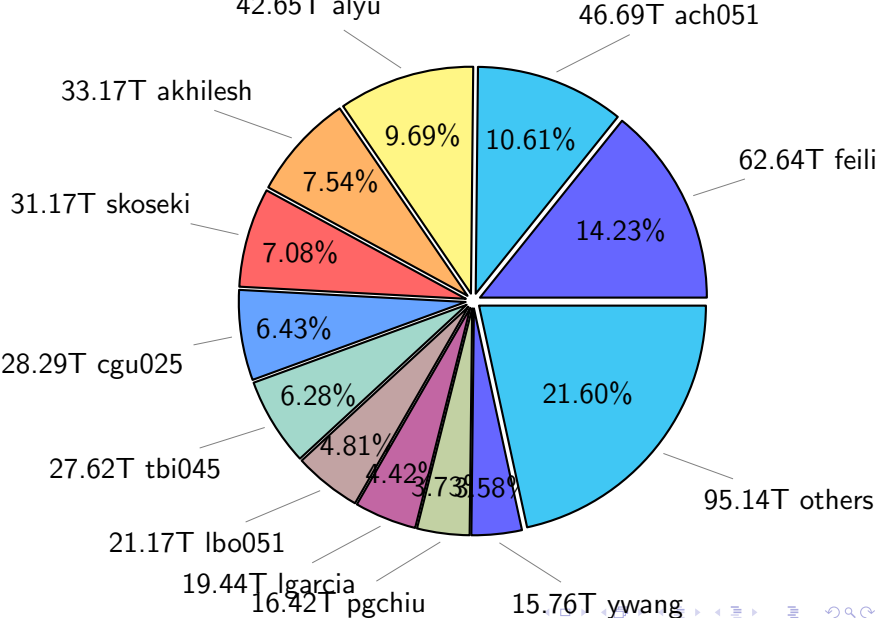

# NS9039K history files usage

Total size: 470.53T

# NS9039K misc files usage

Total size: 333.76T

# NS9039K total compressed

Total size: 998.56T

558.37T compressed

440.19T uncompressed

# NS9039K uncompressed files usage

Total size: 440.19T

NS9039K NorCPM/cases/\*

No data

NS9039K shared/\*

No data