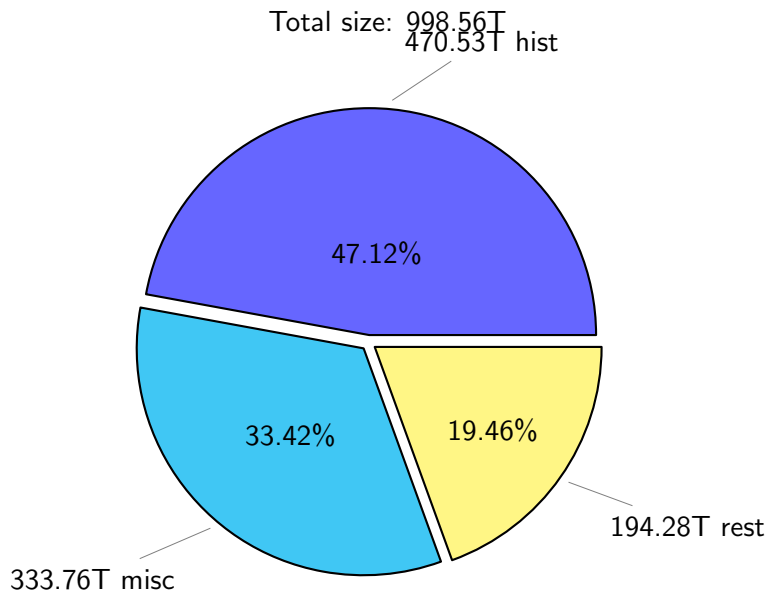

# NS9039K total disk usage

Total size: 998.56T

# NS9039K history files usage

Total size: 470.53T

# NS9039K misc files usage

Total size: 333.76T

# NS9039K uncompressed files usage

Total size: 440.19T

NS9039K NorCPM/cases/\*

No data

NS9039K shared/\*

No data