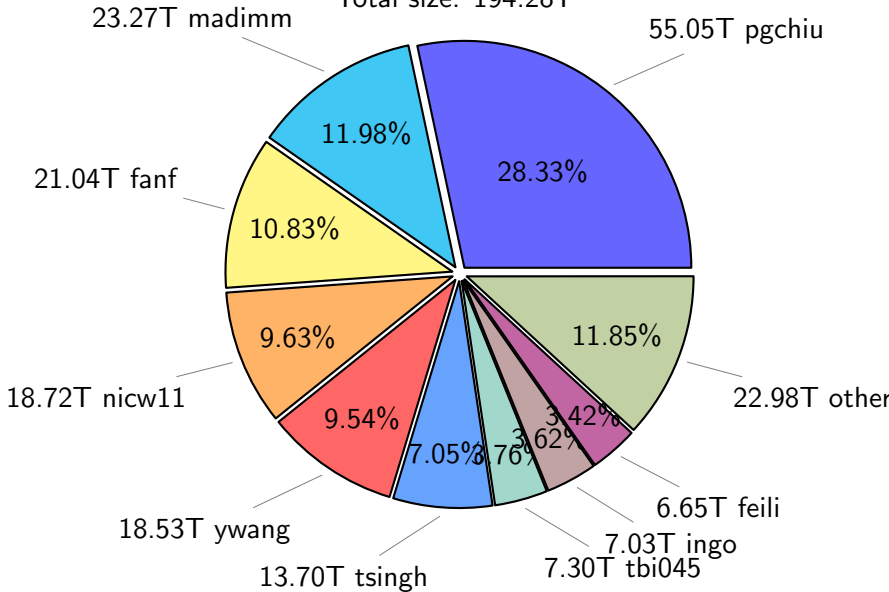

NS9039K restart files usage

Total size: 194.28T