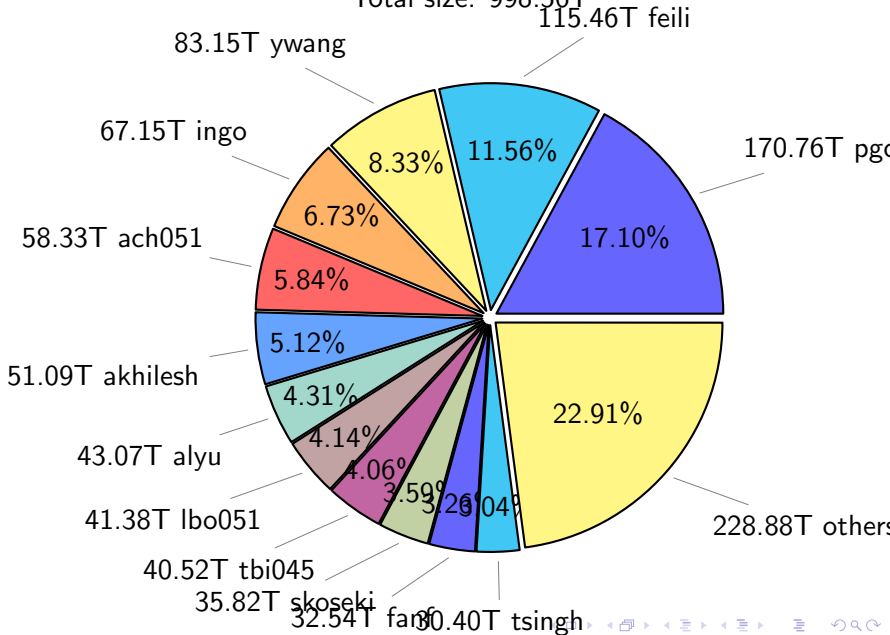

# NS9039K (NIRD-LMD) disk usage

May 19, 2024

notes:

- ▶ Excluded directories: all hidden dir (start with .)
- ▶ Compressed file: file name end with "gz", "bz2", "tar", "zip" and NETCDF4 "nc"
- ▶ Restart files: path contains '/rest/'
- ▶ History files: path contains '/hist/'
- ▶ Items <3 % will be count as 'others'.
- ▶ Additional hard links are excluded.
- ▶ Weekly report: disk\_ns9039k\_YYYYMMDD.pdf
- ▶ Latest report: latest.pdf
- ▶ Ignored directories due to permission denied: filelist\_classfy.err.txt
- ▶ Summary table: sizeTable.txt

# NS9039K total disk usage

Total size: 998.56T

# NS9039K history files usage

Total size: 470.53T

# NS9039K uncompressed files usage

Total size: 440.19T

NS9039K NorCPM/cases/\*

No data

NS9039K shared/\*

No data