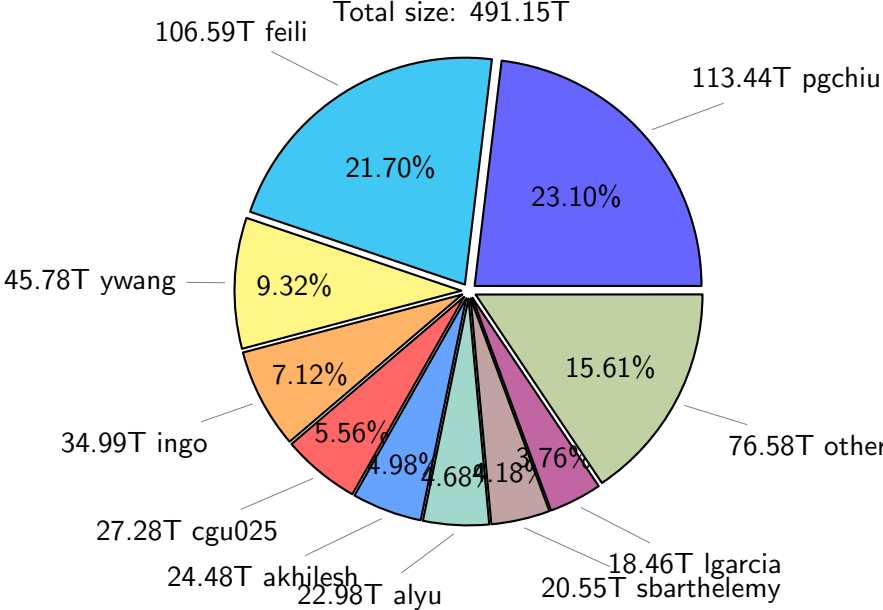

NS9039K total disk usage

NS9039K file types usage

NS9039K history files usage

Total size: 491.15T

NS9039K restart files usage

Total size: 232.57T

NS9039K misc files usage

Total size: 345.24T

NS9039K total compressed

Total size: 1068.96T

620.96T compressed

448.00T uncompressed

NS9039K uncompressed files usage

Total size: 448.00T

NS9039K NorCPM/cases/*

No data

NS9039K shared/*

No data