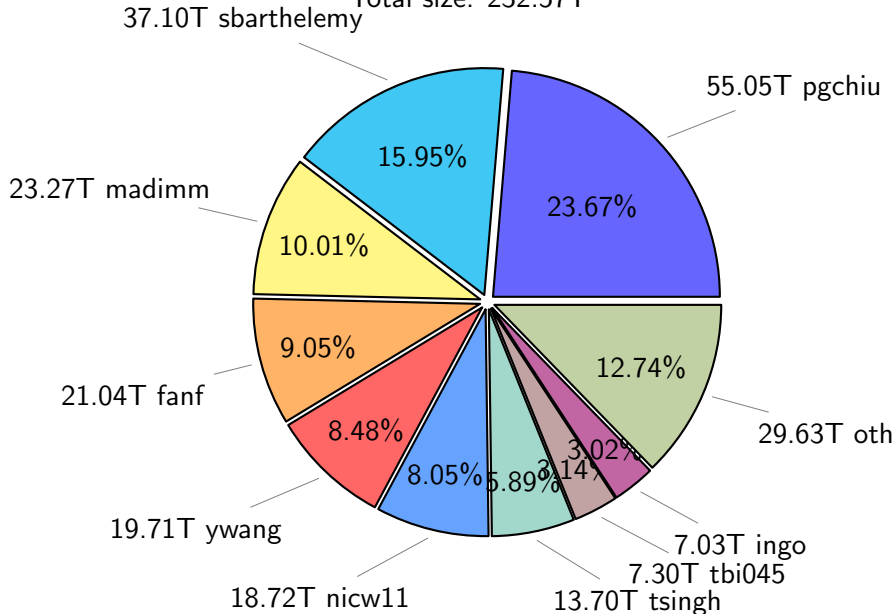

NS9039K total disk usage

NS9039K file types usage

NS9039K history files usage

Total size: 491.15T

NS9039K restart files usage

Total size: 232.57T

NS9039K misc files usage

Total size: 345.24T

NS9039K total compressed

Total size: 1068.96T

620.96T compressed

448.00T uncompressed

NS9039K uncompressed files usage

Total size: 448.00T

NS9039K NorCPM/cases/*

No data

NS9039K shared/*

No data