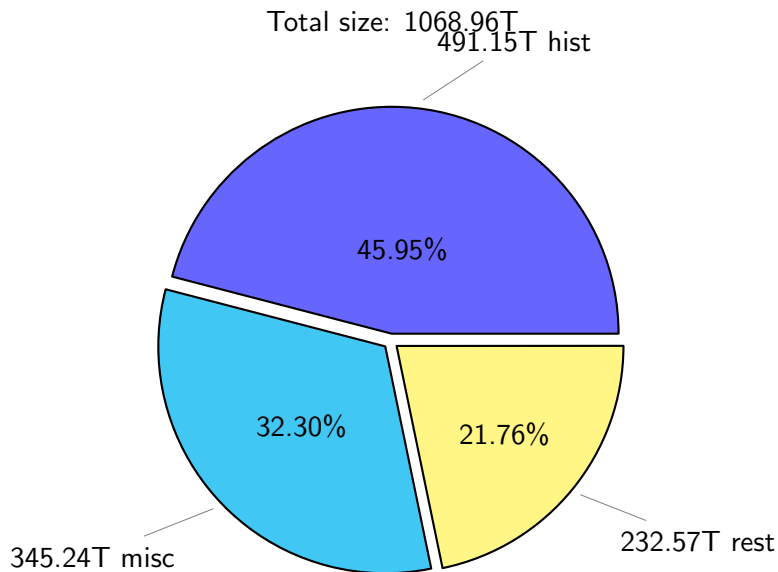

NS9039K (NIRD-LMD) disk usage

May 12, 2024

notes:

- ▶ Excluded directories: all hidden dir (start with .)
- ▶ Compressed file: file name end with "gz", "bz2", "tar", "zip" and NETCDF4 "nc"
- ▶ Restart files: path contains '/rest/'
- ▶ History files: path contains '/hist/'
- ▶ Items <3 % will be count as 'others'.
- ▶ Additional hard links are excluded.
- ▶ Weekly report: disk_ns9039k_YYYYMMDD.pdf
- ▶ Latest report: latest.pdf
- ▶ Ignored directories due to permission denied: filelist_classfy.err.txt
- ▶ Summary table: sizeTable.txt

NS9039K total disk usage

NS9039K file types usage

NS9039K history files usage

Total size: 491.15T

NS9039K restart files usage

Total size: 232.57T

NS9039K misc files usage

Total size: 345.24T

NS9039K total compressed

Total size: 1068.96T

620.96T compressed

448.00T uncompressed

NS9039K uncompressed files usage

Total size: 448.00T

NS9039K NorCPM/cases/*

No data