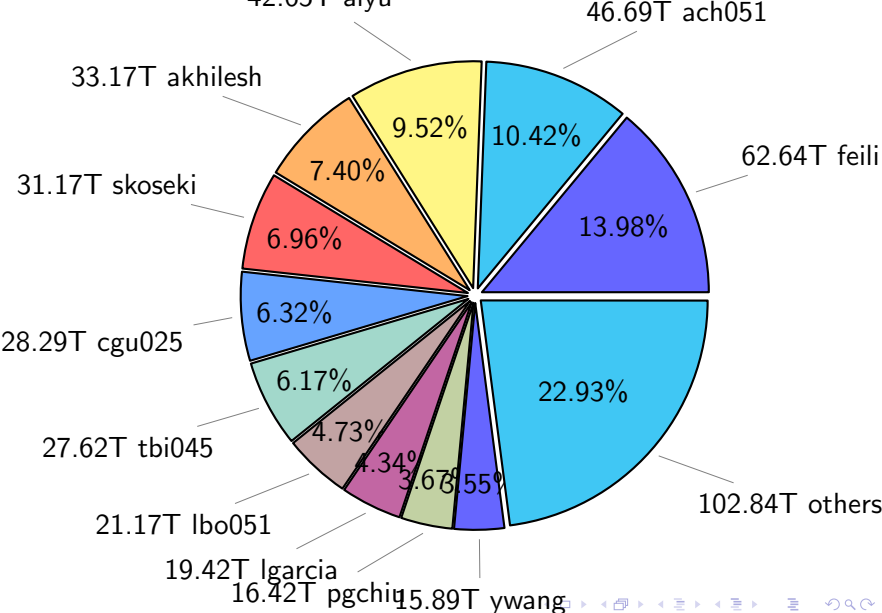

NS9039K total disk usage

NS9039K file types usage

NS9039K history files usage

Total size: 491.15T

NS9039K restart files usage

Total size: 232.57T

NS9039K misc files usage

Total size: 345.24T

NS9039K total compressed

Total size: 1068.96T

620.96T compressed

448.00T uncompressed

NS9039K uncompressed files usage

Total size: 448.00T

NS9039K NorCPM/cases/*

No data

NS9039K shared/*

No data