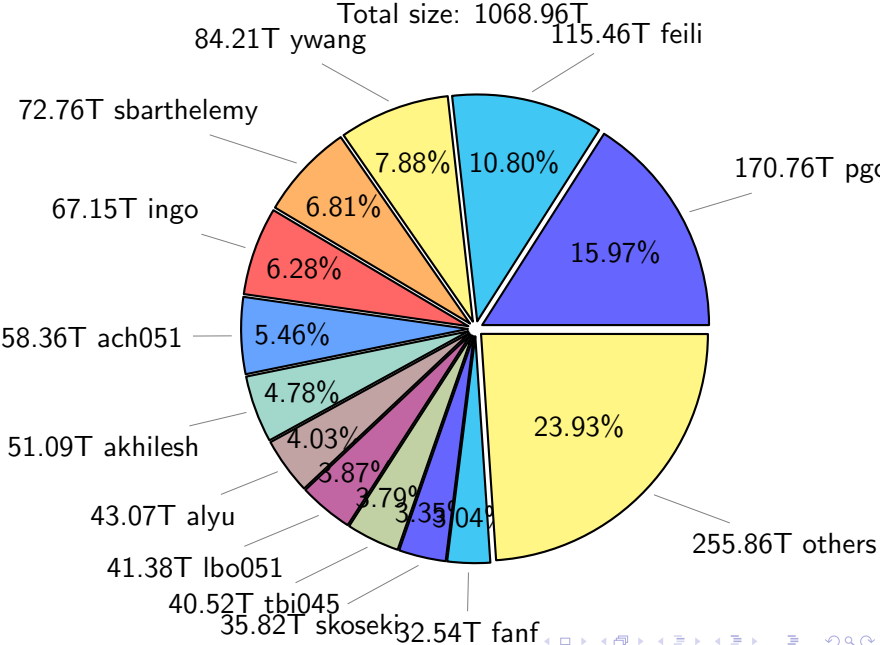

NS9039K (NIRD-LMD) disk usage

May 12, 2024

notes:

- ▶ Excluded directories: all hidden dir (start with .)
- ▶ Compressed file: file name end with "gz", "bz2", "tar", "zip" and NETCDF4 "nc"
- ▶ Restart files: path contains '/rest/'
- ▶ History files: path contains '/hist/'
- ▶ Items <3 % will be count as 'others'.
- ▶ Additional hard links are excluded.
- ▶ Weekly report: disk_ns9039k_YYYYMMDD.pdf
- ▶ Latest report: latest.pdf
- ▶ Ignored directories due to permission denied: filelist_classfy.err.txt
- ▶ Summary table: sizeTable.txt

NS9039K total disk usage

NS9039K file types usage

NS9039K history files usage

Total size: 491.15T

NS9039K restart files usage

Total size: 232.57T

NS9039K misc files usage

Total size: 345.24T

NS9039K total compressed

Total size: 1068.96T

620.96T compressed

448.00T uncompressed

NS9039K uncompressed files usage

Total size: 448.00T

NS9039K NorCPM/cases/*

No data

NS9039K shared/*

No data