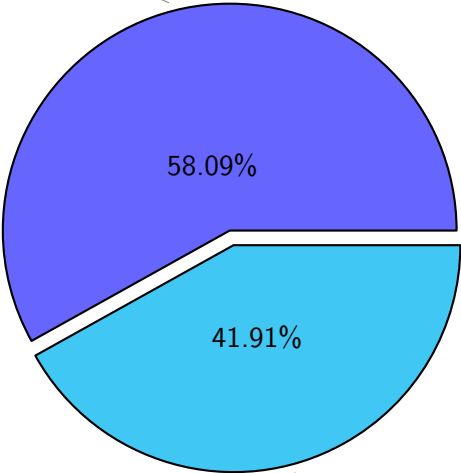

NS9039K total disk usage

NS9039K file types usage

NS9039K history files usage

Total size: 491.15T

NS9039K restart files usage

Total size: 232.57T

NS9039K misc files usage

Total size: 345.24T

NS9039K total compressed

Total size: 1068.96T

620.96T compressed

448.00T uncompressed

NS9039K uncompressed files usage

Total size: 448.00T

NS9039K NorCPM/cases/*

No data