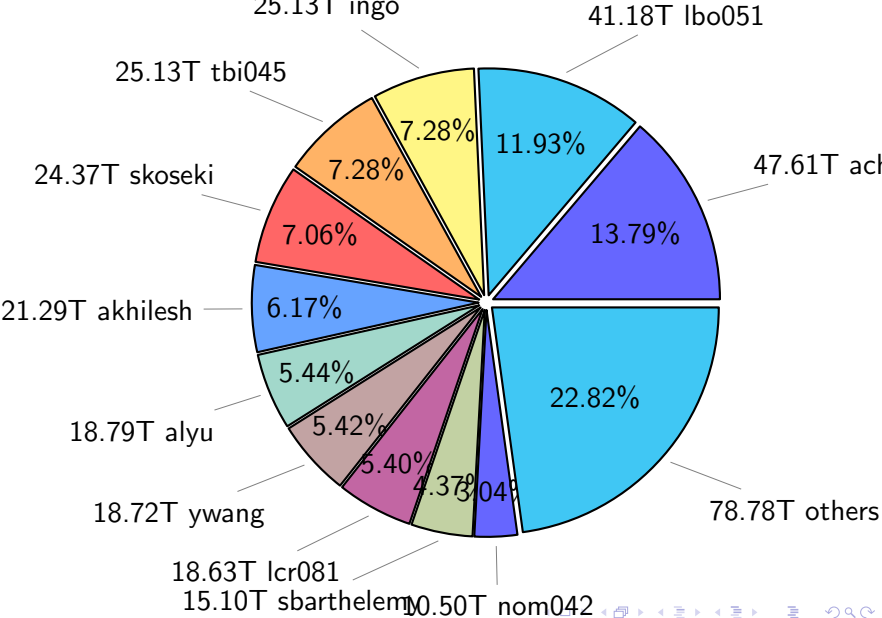

NS9039K (NIRD-LMD) disk usage

May 12, 2024

notes:

- ▶ Excluded directories: all hidden dir (start with .)
- ▶ Compressed file: file name end with "gz", "bz2", "tar", "zip" and NETCDF4 "nc"
- ▶ Restart files: path contains '/rest/'
- ▶ History files: path contains '/hist/'
- ▶ Items <3 % will be count as 'others'.
- ▶ Additional hard links are excluded.
- ▶ Weekly report: disk_ns9039k_YYYYMMDD.pdf
- ▶ Latest report: latest.pdf
- ▶ Ignored directories due to permission denied: filelist_classfy.err.txt
- ▶ Summary table: sizeTable.txt

NS9039K total disk usage

NS9039K file types usage

NS9039K history files usage

Total size: 491.15T

NS9039K restart files usage

Total size: 232.57T

NS9039K misc files usage

Total size: 345.24T

NS9039K total compressed

Total size: 1068.96T

620.96T compressed

448.00T uncompressed

NS9039K uncompressed files usage

Total size: 448.00T

NS9039K NorCPM/cases/*

No data

NS9039K shared/*

No data