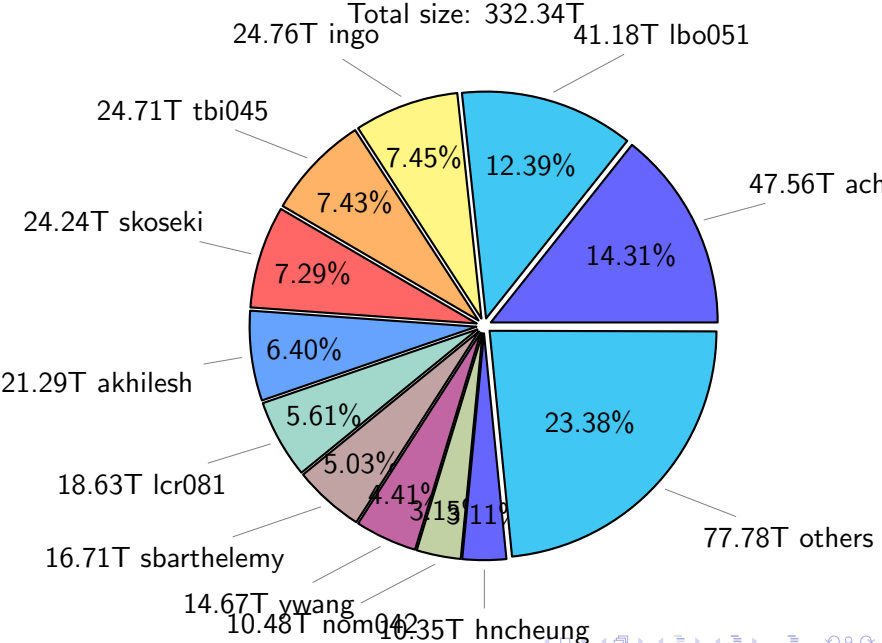

NS9039K misc files usage