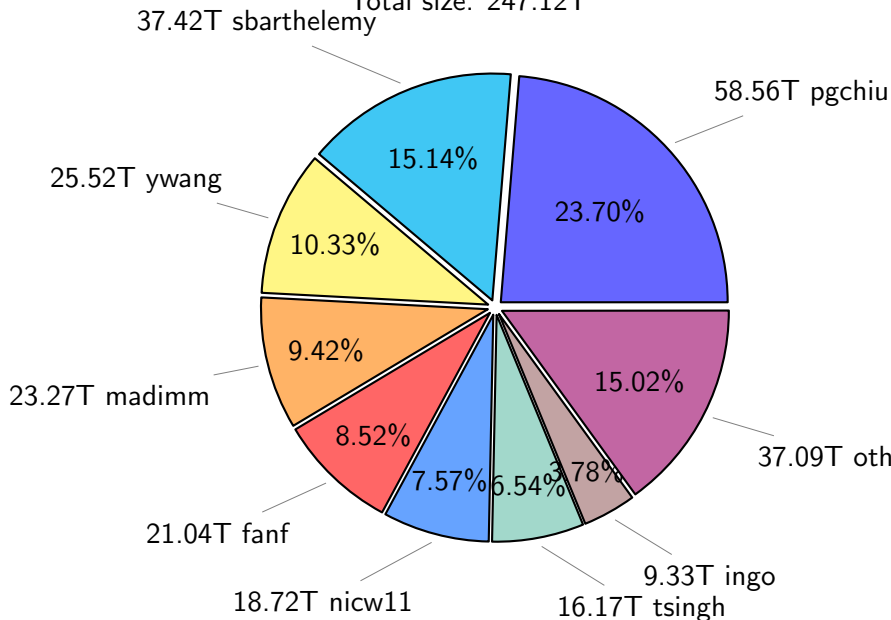

# NS9039K total disk usage

Total size: 1153.40T

# NS9039K file types usage

# NS9039K history files usage

Total size: 573.94T

# NS9039K restart files usage

Total size: 247.12T