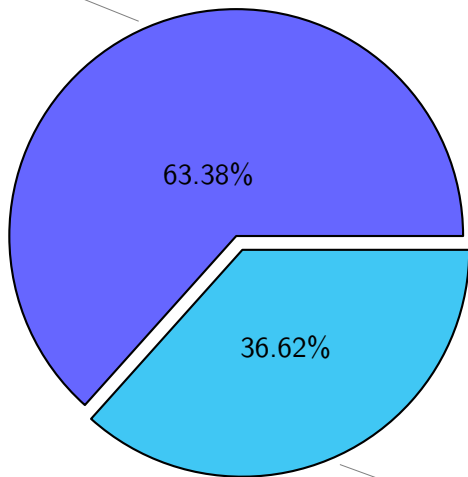

NS9039K total compressed

731.00T compressed   Total size: 1153.40T

422.40T uncompressed