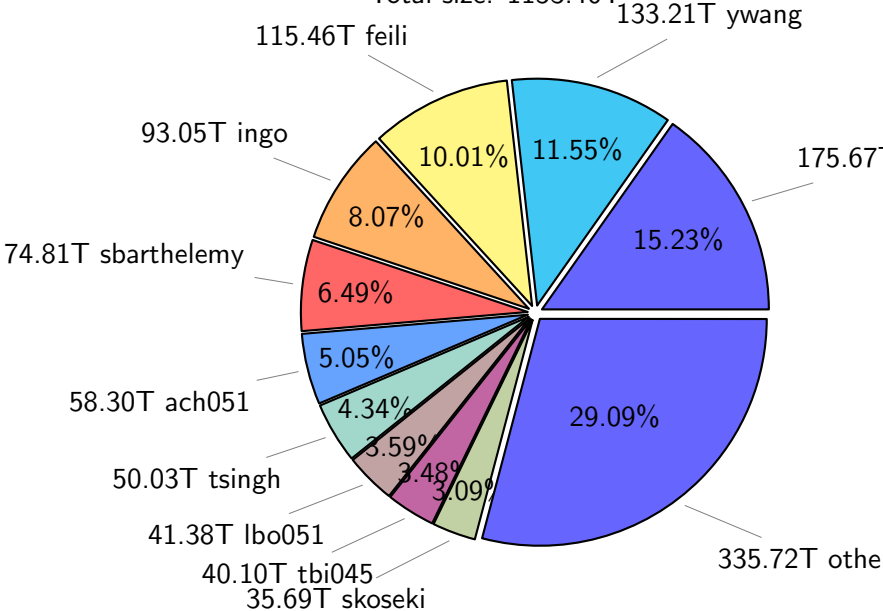

# NS9039K (NIRD-LMD) disk usage

February 4, 2024

notes:

- ▶ Excluded directories: all hidden dir (start with .)
- ▶ Compressed file: file name end with "gz", "bz2", "tar", "zip" and NETCDF4 "nc"
- ▶ Restart files: path contains '/rest/'
- ▶ History files: path contains '/hist/'
- ▶ Items <3 % will be count as 'others'.
- ▶ Additional hard links are excluded.
- ▶ Weekly report: disk\_ns9039k\_YYYYMMDD.pdf
- ▶ Latest report: latest.pdf
- ▶ Ignored directories due to permission denied: filelist\_classfy.err.txt
- ▶ Summary table: sizeTable.txt

# NS9039K total disk usage

Total size: 1153.40T

# NS9039K history files usage

Total size: 573.94T