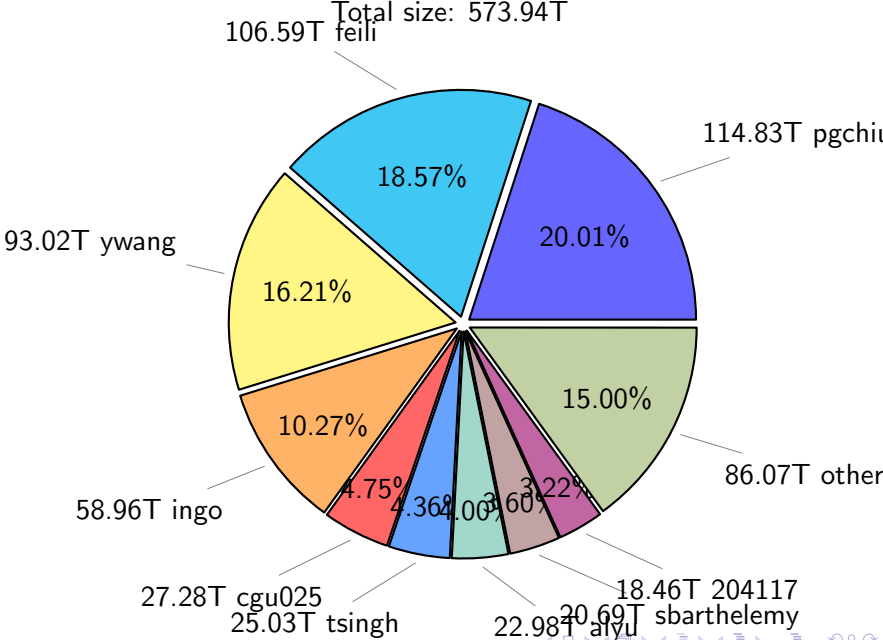

# NS9039K total disk usage

Total size: 1153.40T

# NS9039K history files usage

Total size: 573.94T

# NS9039K restart files usage

Total size: 247.12T

# NS9039K total compressed

731.00T compressed      Total size: 1153.40T

422.40T uncompressed