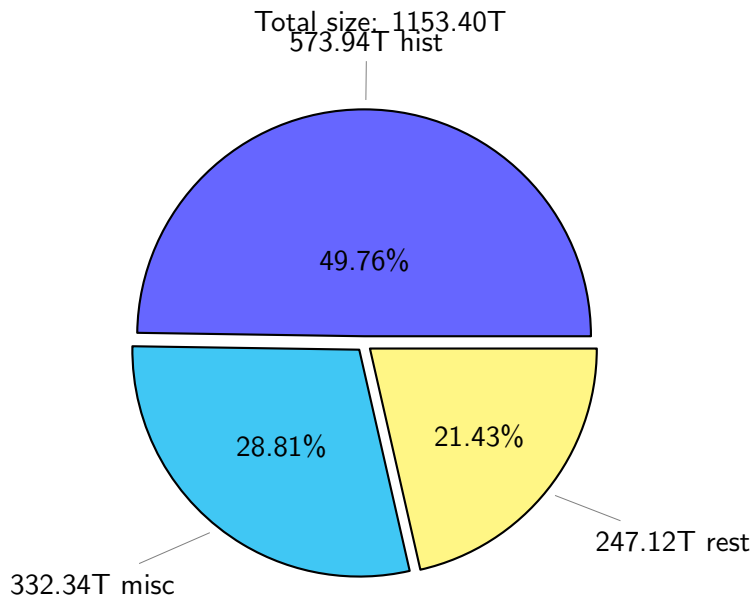

# NS9039K (NIRD-LMD) disk usage

February 4, 2024

notes:

- ▶ Excluded directories: all hidden dir (start with .)
- ▶ Compressed file: file name end with "gz", "bz2", "tar", "zip" and NETCDF4 "nc"
- ▶ Restart files: path contains '/rest/'
- ▶ History files: path contains '/hist/'
- ▶ Items <3 % will be count as 'others'.
- ▶ Additional hard links are excluded.
- ▶ Weekly report: disk\_ns9039k\_YYYYMMDD.pdf
- ▶ Latest report: latest.pdf
- ▶ Ignored directories due to permission denied: filelist\_classfy.err.txt
- ▶ Summary table: sizeTable.txt

# NS9039K total disk usage

Total size: 1153.40T

# NS9039K history files usage

Total size: 573.94T

# NS9039K restart files usage

Total size: 247.12T