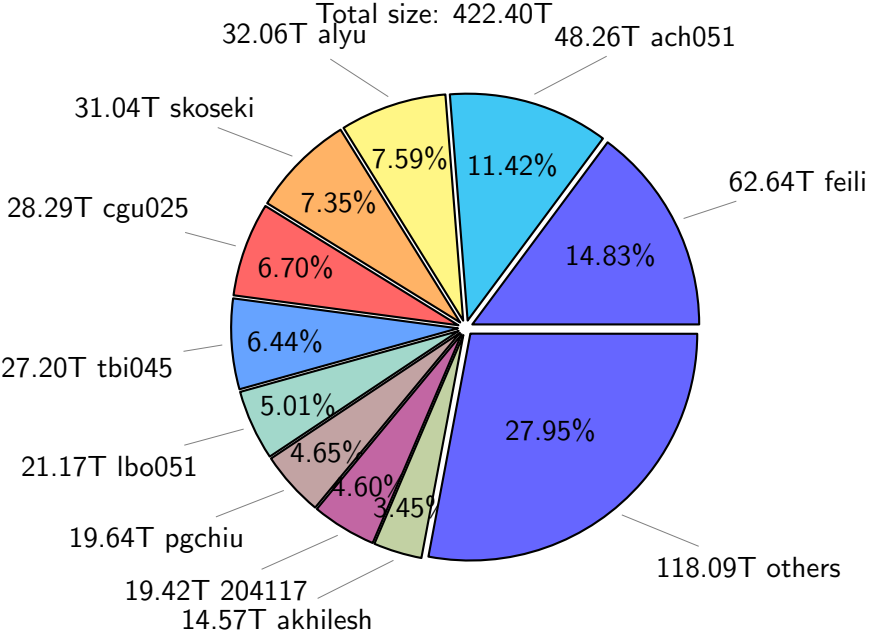

NS9039K uncompressed files usage