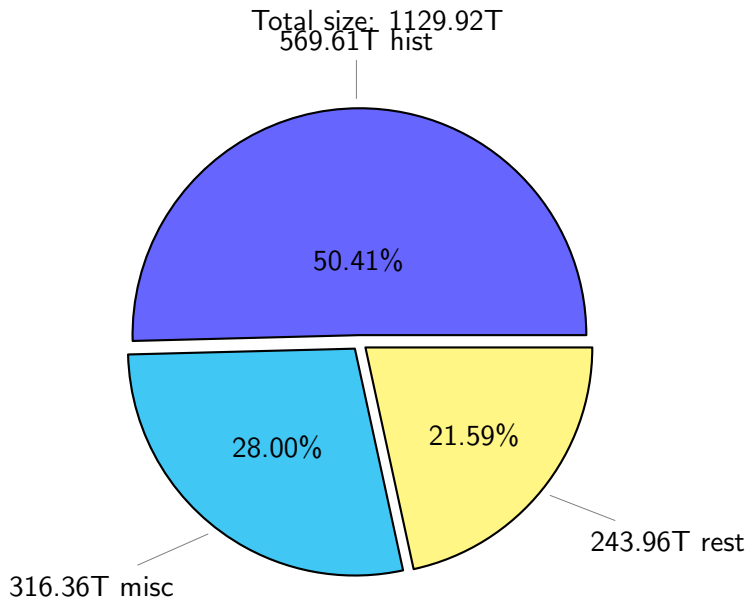

NS9039K (NIRD-LMD) disk usage

November 5, 2023

notes:

- ▶ Excluded directories: all hidden dir (start with .)
- ▶ Compressed file: file name end with "gz", "bz2", "tar", "zip" and NETCDF4 "nc"
- ▶ Restart files: path contains '/rest/'
- ▶ History files: path contains '/hist/'
- ▶ Items <3 % will be count as 'others'.
- ▶ Additional hard links are excluded.
- ▶ Weekly report: disk_ns9039k_YYYYMMDD.pdf
- ▶ Latest report: latest.pdf
- ▶ Ignored directories due to permission denied: filelist_classfy.err.txt
- ▶ Summary table: sizeTable.txt

NS9039K total disk usage

NS9039K file types usage

NS9039K history files usage

Total size: 569.61T
106.59T feili

NS9039K restart files usage

Total size: 243.96T

NS9039K misc files usage

Total size: 316.36T
24.89T ingo

Total size: 1129.92T

734.01T compressed

395.91T uncompressed

NS9039K uncompressed files usage

Total size: 395.91T

NS9039K NorCPM/cases/*

No data

NS9039K shared/*