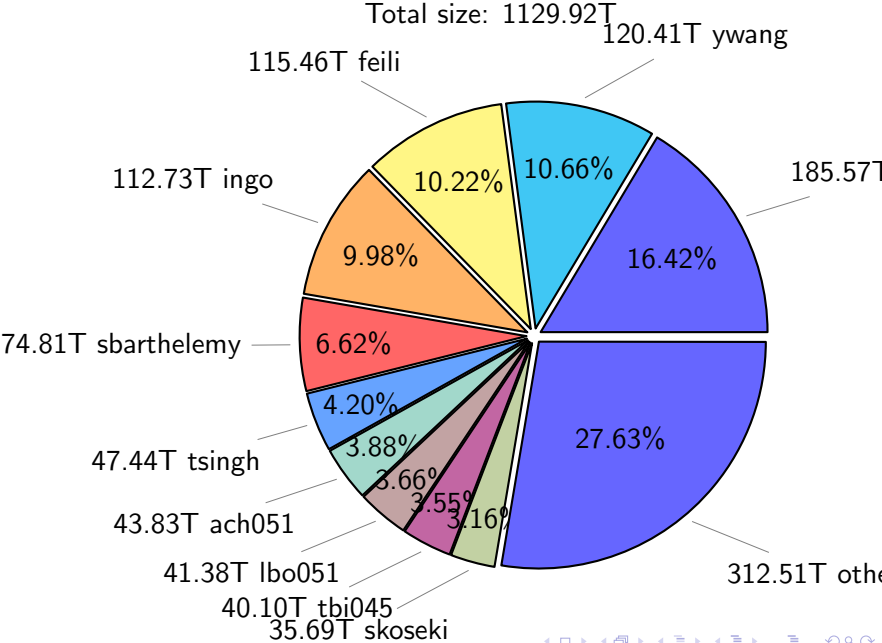

NS9039K (NIRD-LMD) disk usage

November 5, 2023

notes:

- ▶ Excluded directories: all hidden dir (start with .)
- ▶ Compressed file: file name end with "gz", "bz2", "tar", "zip" and NETCDF4 "nc"
- ▶ Restart files: path contains '/rest/'
- ▶ History files: path contains '/hist/'
- ▶ Items <3 % will be count as 'others'.
- ▶ Additional hard links are excluded.
- ▶ Weekly report: disk_ns9039k_YYYYMMDD.pdf
- ▶ Latest report: latest.pdf
- ▶ Ignored directories due to permission denied: filelist_classfy.err.txt
- ▶ Summary table: sizeTable.txt

NS9039K total disk usage

NS9039K file types usage

NS9039K history files usage

Total size: 569.61T
106.59T feili

NS9039K restart files usage

Total size: 243.96T

NS9039K misc files usage

Total size: 316.36T
24.89T ingo

Total size: 1129.92T

734.01T compressed

395.91T uncompressed

NS9039K uncompressed files usage

Total size: 395.91T

NS9039K NorCPM/cases/*

No data

NS9039K shared/*