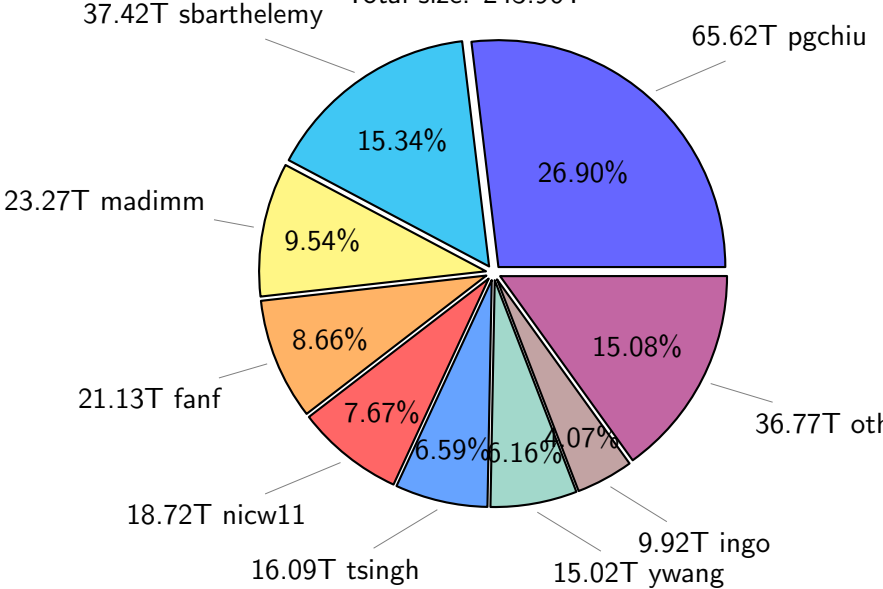

NS9039K total disk usage

NS9039K file types usage

NS9039K history files usage

Total size: 569.61T
106.59T feili

NS9039K restart files usage

Total size: 243.96T

NS9039K misc files usage

Total size: 316.36T
24.89T ingo

39.15T ach051

24.71T tbi045

7.87%

12.38%

41.18T lbo

24.24T skoseki

7.81%

13.02%