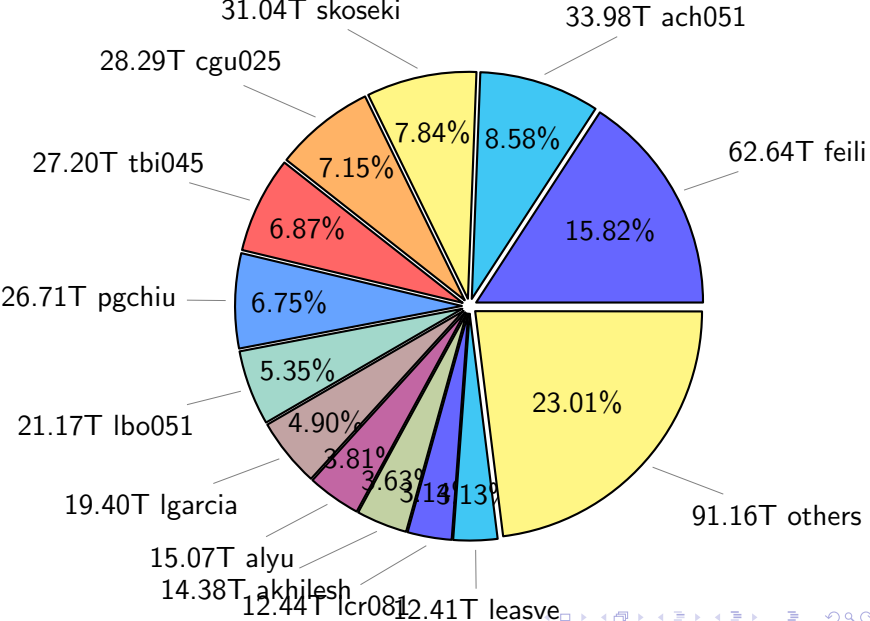

Total size: 1129.92T

734.01T compressed

395.91T uncompressed

NS9039K uncompressed files usage

Total size: 395.91T

NS9039K NorCPM/cases/*

No data

NS9039K shared/*