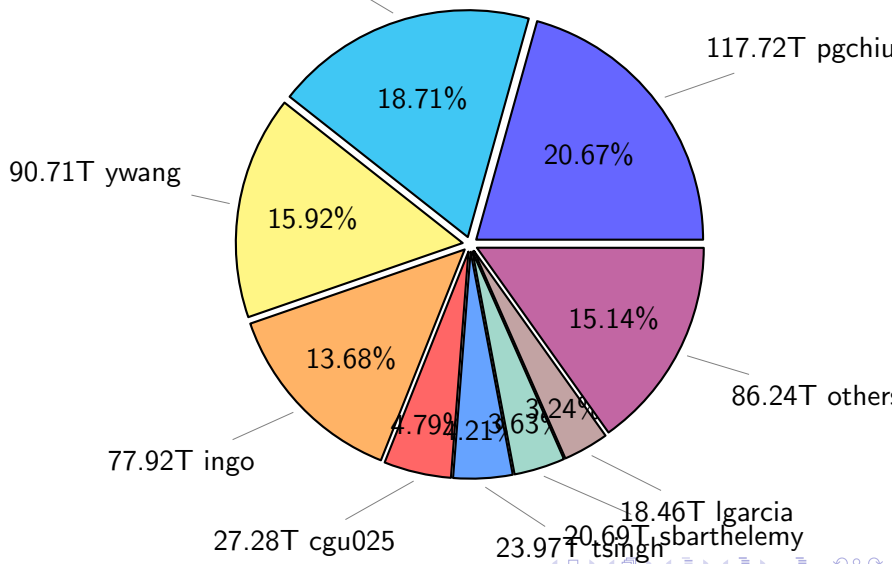

NS9039K total disk usage

NS9039K file types usage

NS9039K history files usage

Total size: 569.61T
106.59T feili

NS9039K restart files usage

Total size: 243.96T

NS9039K misc files usage

Total size: 316.36T
24.89T ingo

39.15T ach051

24.71T tbi045

7.87%

12.38%

41.18T lbo

24.24T skoseki

7.81%

13.02%

7.66%

21.29T akhilesh

6.73%

22.17%

5.89%

18.63T lcr081

5.28%

4.64%

Total size: 1129.92T

734.01T compressed

395.91T uncompressed

NS9039K uncompressed files usage

Total size: 395.91T

NS9039K NorCPM/cases/*

No data

NS9039K shared/*