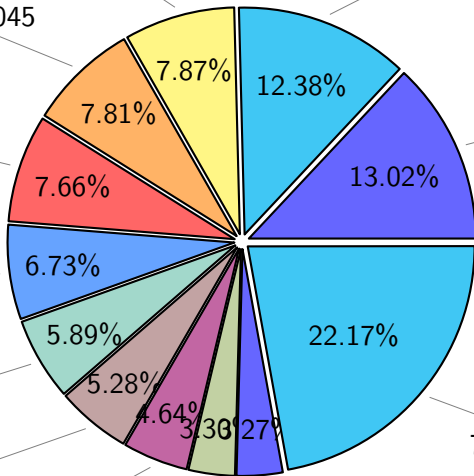

3.30%

2.7%

70.11T others

16.71T sbarthelemy

14.67T ywang

10.43T nom042

10.35T hncheung

NS9039K total compressed

Total size: 1129.92T

734.01T compressed

395.91T uncompressed

NS9039K uncompressed files usage

Total size: 395.91T

NS9039K NorCPM/cases/*

No data

NS9039K shared/*