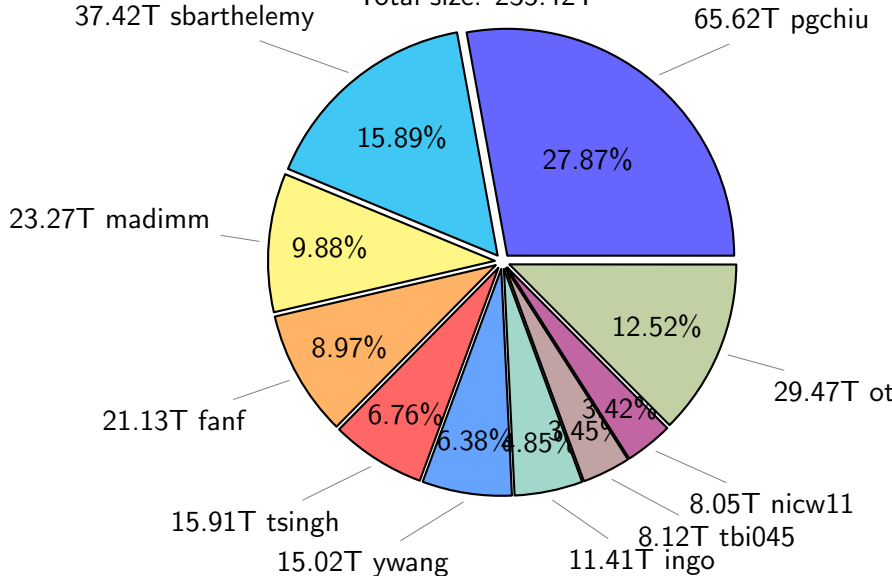

NS9039K restart files usage

Total size: 235.42T