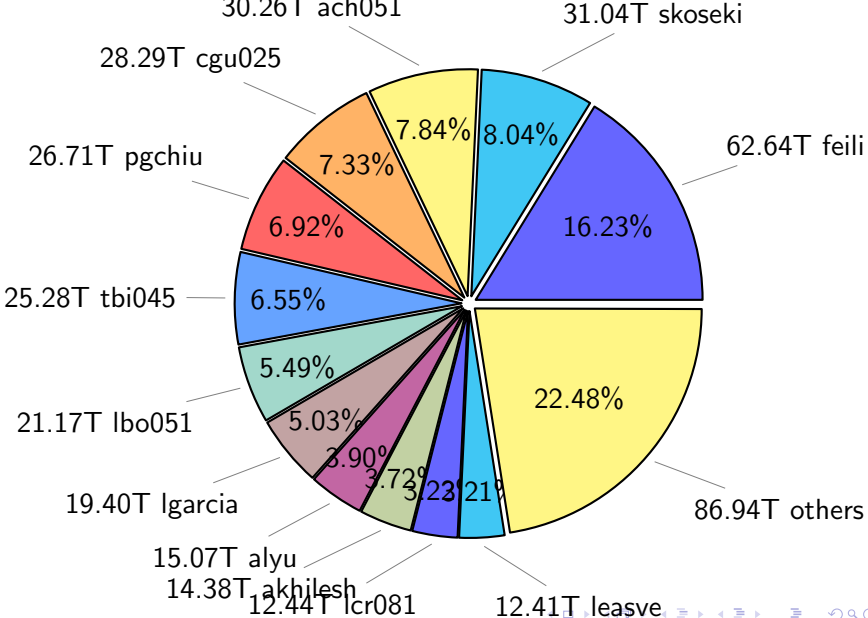

# NS9039K history files usage

Total size: 596.93T

# NS9039K misc files usage

# NS9039K total compressed

Total size: 1141.79T

755.75T compressed

386.04T uncompressed

# NS9039K uncompressed files usage

Total size: 386.04T

NS9039K NorCPM/cases/\*

No data

NS9039K shared/\*

No data