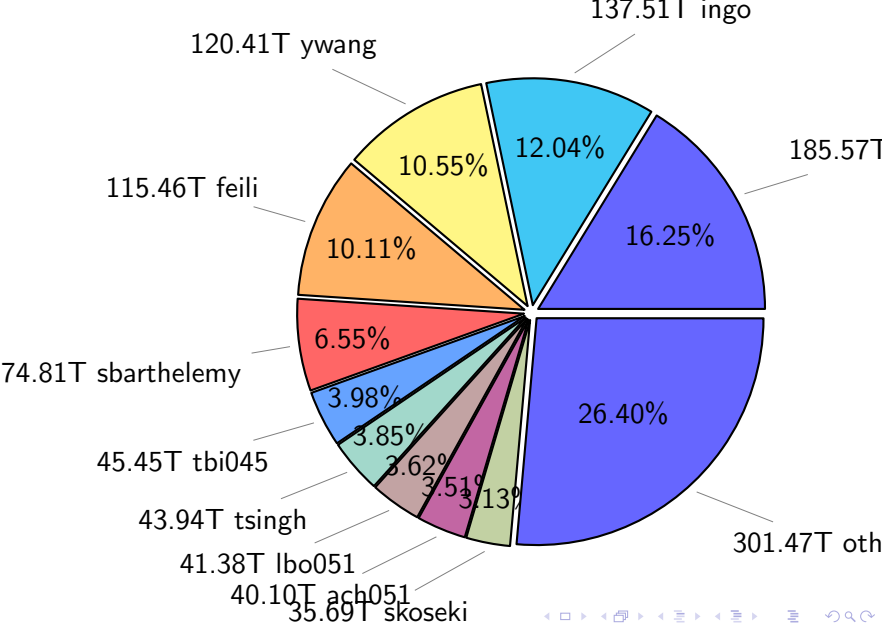

# NS9039K (NIRD-LMD) disk usage

October 29, 2023

notes:

- ▶ Excluded directories: all hidden dir (start with .)
- ▶ Compressed file: file name end with "gz", "bz2", "tar", "zip" and NETCDF4 "nc"
- ▶ Restart files: path contains '/rest/'
- ▶ History files: path contains '/hist/'
- ▶ Items <3 % will be count as 'others'.
- ▶ Additional hard links are excluded.
- ▶ Weekly report: disk\_ns9039k\_YYYYMMDD.pdf
- ▶ Latest report: latest.pdf
- ▶ Ignored directories due to permission denied: filelist\_classfy.err.txt
- ▶ Summary table: sizeTable.txt

# NS9039K total disk usage

Total size: 1141.79T

# NS9039K file types usage

Total size: 1141.79T  
596.93T hist

309.45T misc

235.42T rest

# NS9039K history files usage

Total size: 596.93T