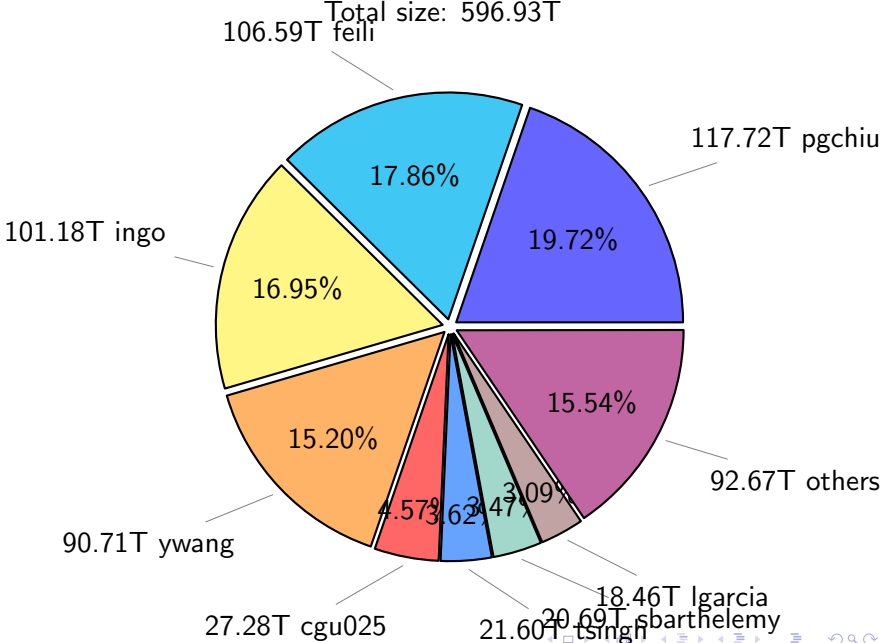

# NS9039K total disk usage

Total size: 1141.79T

# NS9039K file types usage

Total size: 1141.79T  
596.93T hist

309.45T misc

235.42T rest

# NS9039K history files usage

Total size: 596.93T

# NS9039K restart files usage

Total size: 235.42T