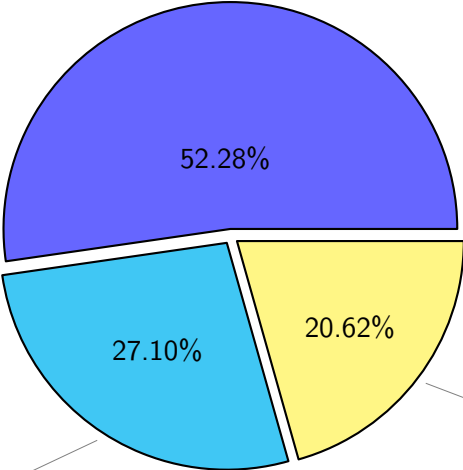

# NS9039K (NIRD-LMD) disk usage

October 29, 2023

notes:

- ▶ Excluded directories: all hidden dir (start with .)
- ▶ Compressed file: file name end with "gz", "bz2", "tar", "zip" and NETCDF4 "nc"
- ▶ Restart files: path contains '/rest/'
- ▶ History files: path contains '/hist/'
- ▶ Items <3 % will be count as 'others'.
- ▶ Additional hard links are excluded.
- ▶ Weekly report: disk\_ns9039k\_YYYYMMDD.pdf
- ▶ Latest report: latest.pdf
- ▶ Ignored directories due to permission denied: filelist\_classfy.err.txt
- ▶ Summary table: sizeTable.txt

# NS9039K total disk usage

Total size: 1141.79T

# NS9039K file types usage

Total size: 1141.79T  
596.93T hist

309.45T misc

235.42T rest

# NS9039K history files usage

Total size: 596.93T