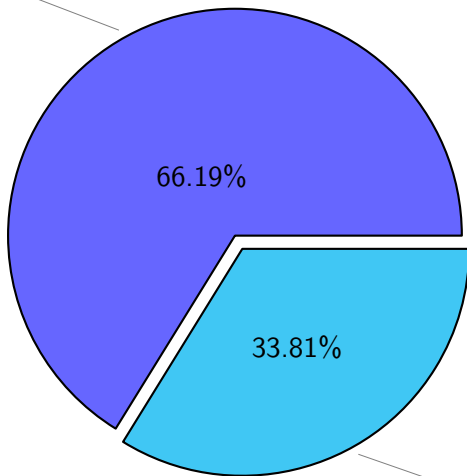

NS9039K total compressed

Total size: 1141.79T

755.75T compressed

386.04T uncompressed