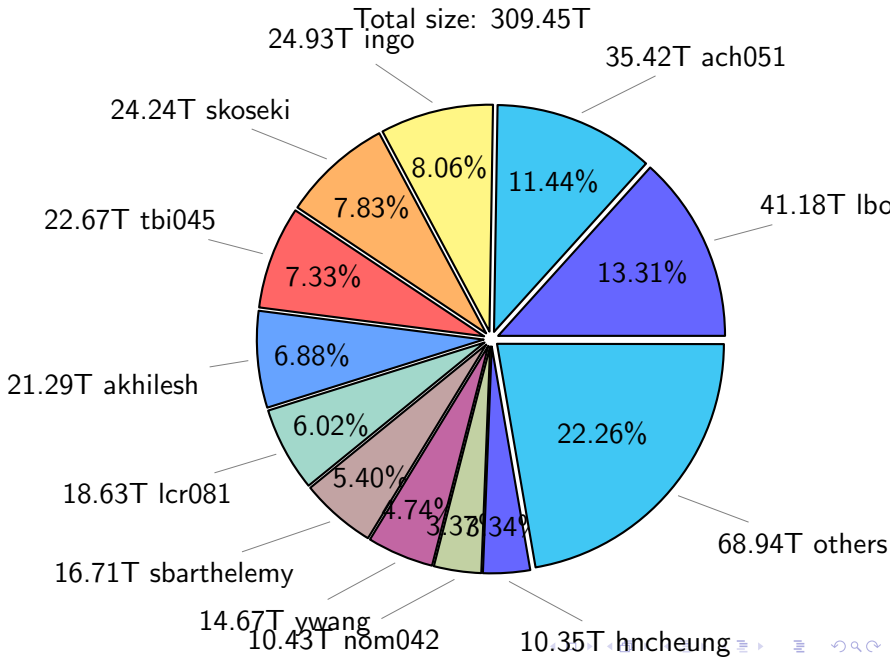

NS9039K misc files usage