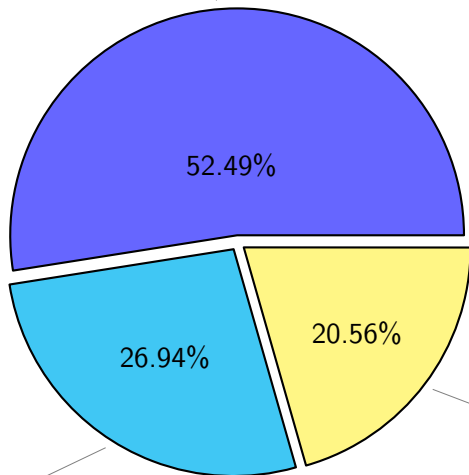

NS9039K (NIRD-LMD) disk usage

September 10, 2023

notes:

- ▶ Excluded directories: all hidden dir (start with .)
- ▶ Compressed file: file name end with "gz", "bz2", "tar", "zip" and NETCDF4 "nc"
- ▶ Restart files: path contains '/rest/'
- ▶ History files: path contains '/hist/'
- ▶ Items <3 % will be count as 'others'.
- ▶ Additional hard links are excluded.
- ▶ Weekly report: disk_ns9039k_YYYYMMDD.pdf
- ▶ Latest report: latest.pdf
- ▶ Ignored directories due to permission denied: filelist_classfy.err.txt
- ▶ Summary table: sizeTable.txt

NS9039K total disk usage

Total size: 1141.92T

NS9039K file types usage

Total size: 1141.92T
599.43T hist

307.68T misc

234.81T rest

NS9039K history files usage

Total size: 599.43T

NS9039K restart files usage

Total size: 234.81T

NS9039K misc files usage

Total size: 307.68T

NS9039K total compressed

Total size: 1141.92T

753.73T compressed

388.18T uncompressed