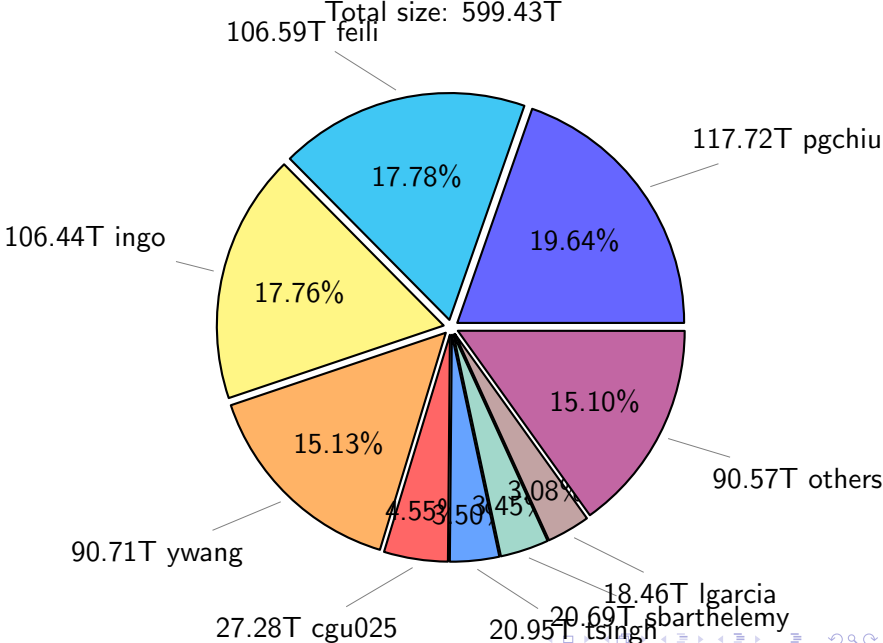

NS9039K total disk usage

Total size: 1141.92T

NS9039K file types usage

Total size: 1141.92T
599.43T hist

307.68T misc

234.81T rest

NS9039K history files usage

Total size: 599.43T

NS9039K restart files usage

Total size: 234.81T

NS9039K misc files usage

Total size: 307.68T

NS9039K total compressed

Total size: 1141.92T

753.73T compressed

388.18T uncompressed

NS9039K uncompressed files usage

Total size: 388.18T

NS9039K NorCPM/cases/*

No data

NS9039K shared/*

No data