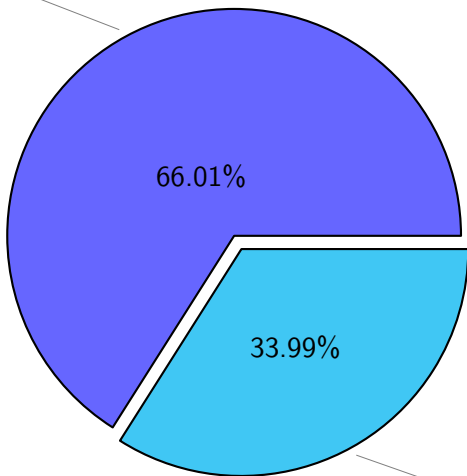

NS9039K total disk usage

Total size: 1141.92T

NS9039K file types usage

Total size: 1141.92T
599.43T hist

307.68T misc

234.81T rest

NS9039K history files usage

Total size: 599.43T

NS9039K restart files usage

Total size: 234.81T

NS9039K misc files usage

Total size: 307.68T

NS9039K total compressed

Total size: 1141.92T

753.73T compressed

388.18T uncompressed

NS9039K uncompressed files usage

Total size: 388.18T

NS9039K NorCPM/cases/*

No data

NS9039K shared/*

No data