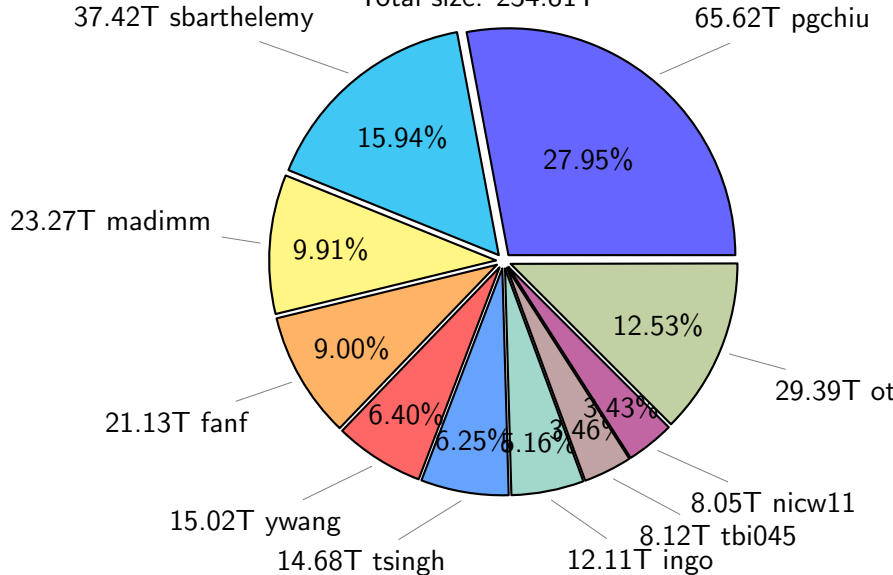

NS9039K total disk usage

Total size: 1141.92T

NS9039K file types usage

Total size: 1141.92T
599.43T hist

307.68T misc

234.81T rest

NS9039K history files usage

Total size: 599.43T

NS9039K restart files usage

Total size: 234.81T

NS9039K misc files usage

Total size: 307.68T

NS9039K total compressed

Total size: 1141.92T

753.73T compressed

388.18T uncompressed

NS9039K uncompressed files usage

Total size: 388.18T

NS9039K NorCPM/cases/*

No data

NS9039K shared/*

No data