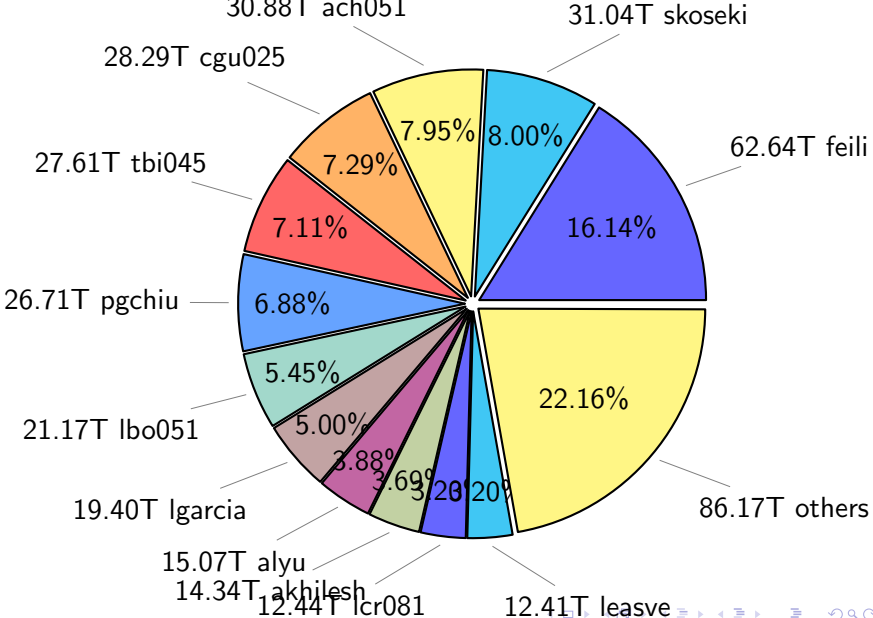

NS9039K total disk usage

Total size: 1141.92T

NS9039K file types usage

Total size: 1141.92T
599.43T hist

307.68T misc

234.81T rest

NS9039K history files usage

Total size: 599.43T

NS9039K restart files usage

Total size: 234.81T

NS9039K misc files usage

Total size: 307.68T

NS9039K total compressed

Total size: 1141.92T

753.73T compressed

388.18T uncompressed

NS9039K uncompressed files usage

Total size: 388.18T

NS9039K NorCPM/cases/*

No data

NS9039K shared/*

No data