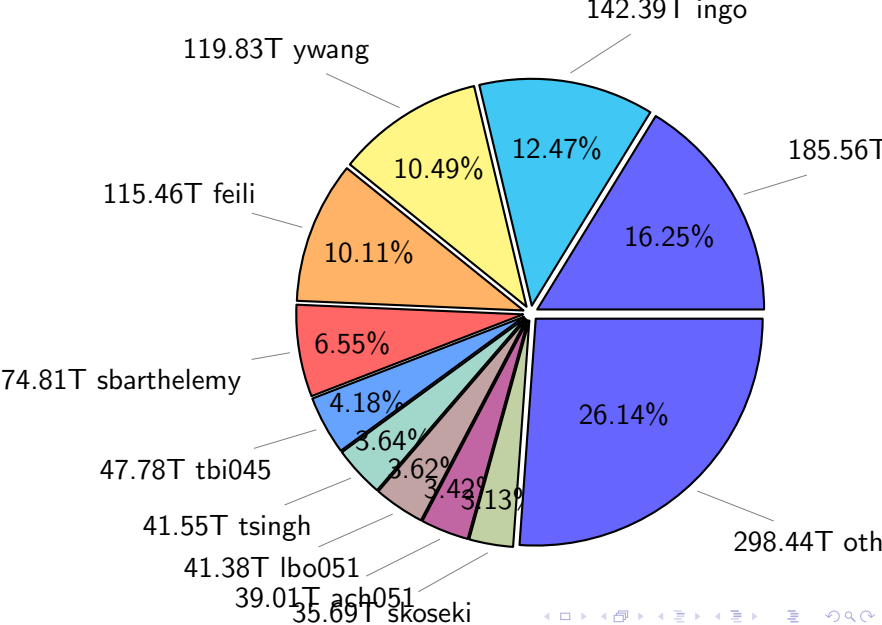

NS9039K (NIRD-LMD) disk usage

September 10, 2023

notes:

- ▶ Excluded directories: all hidden dir (start with .)
- ▶ Compressed file: file name end with "gz", "bz2", "tar", "zip" and NETCDF4 "nc"
- ▶ Restart files: path contains '/rest/'
- ▶ History files: path contains '/hist/'
- ▶ Items <3 % will be count as 'others'.
- ▶ Additional hard links are excluded.
- ▶ Weekly report: disk_ns9039k_YYYYMMDD.pdf
- ▶ Latest report: latest.pdf
- ▶ Ignored directories due to permission denied: filelist_classfy.err.txt
- ▶ Summary table: sizeTable.txt

NS9039K total disk usage

Total size: 1141.92T

NS9039K file types usage

Total size: 1141.92T
599.43T hist

307.68T misc

234.81T rest

NS9039K history files usage

Total size: 599.43T

NS9039K restart files usage

Total size: 234.81T

NS9039K misc files usage

Total size: 307.68T

NS9039K total compressed

Total size: 1141.92T

753.73T compressed

388.18T uncompressed

NS9039K uncompressed files usage

Total size: 388.18T

NS9039K NorCPM/cases/*

No data

NS9039K shared/*

No data