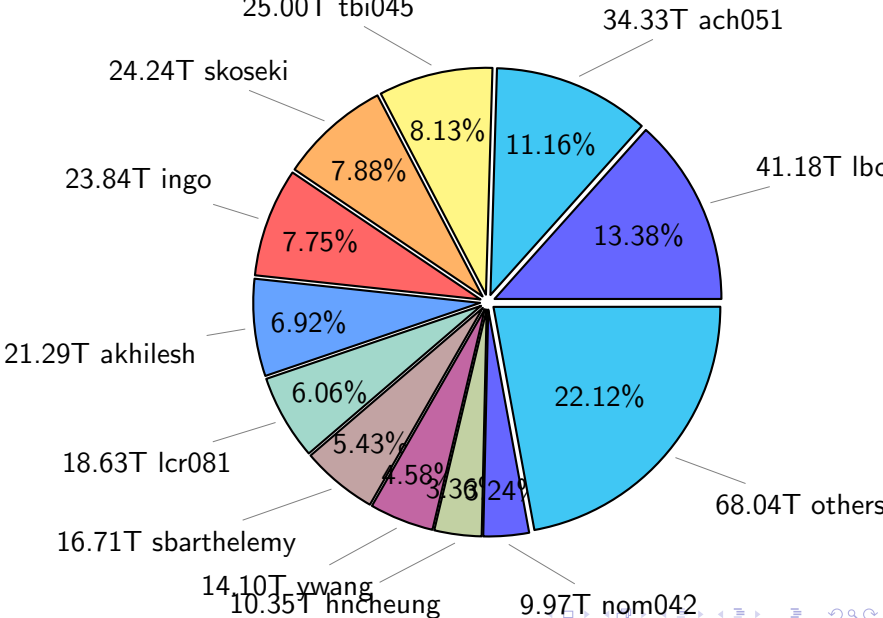

NS9039K (NIRD-LMD) disk usage

September 10, 2023

notes:

- ▶ Excluded directories: all hidden dir (start with .)
- ▶ Compressed file: file name end with "gz", "bz2", "tar", "zip" and NETCDF4 "nc"
- ▶ Restart files: path contains '/rest/'
- ▶ History files: path contains '/hist/'
- ▶ Items <3 % will be count as 'others'.
- ▶ Additional hard links are excluded.
- ▶ Weekly report: disk_ns9039k_YYYYMMDD.pdf
- ▶ Latest report: latest.pdf
- ▶ Ignored directories due to permission denied: filelist_classfy.err.txt
- ▶ Summary table: sizeTable.txt

NS9039K total disk usage

Total size: 1141.92T

NS9039K file types usage

Total size: 1141.92T
599.43T hist

307.68T misc

234.81T rest

NS9039K history files usage

Total size: 599.43T

NS9039K restart files usage

Total size: 234.81T

NS9039K misc files usage

Total size: 307.68T

NS9039K total compressed

Total size: 1141.92T

753.73T compressed

388.18T uncompressed

NS9039K uncompressed files usage

Total size: 388.18T

NS9039K NorCPM/cases/*

No data

NS9039K shared/*

No data