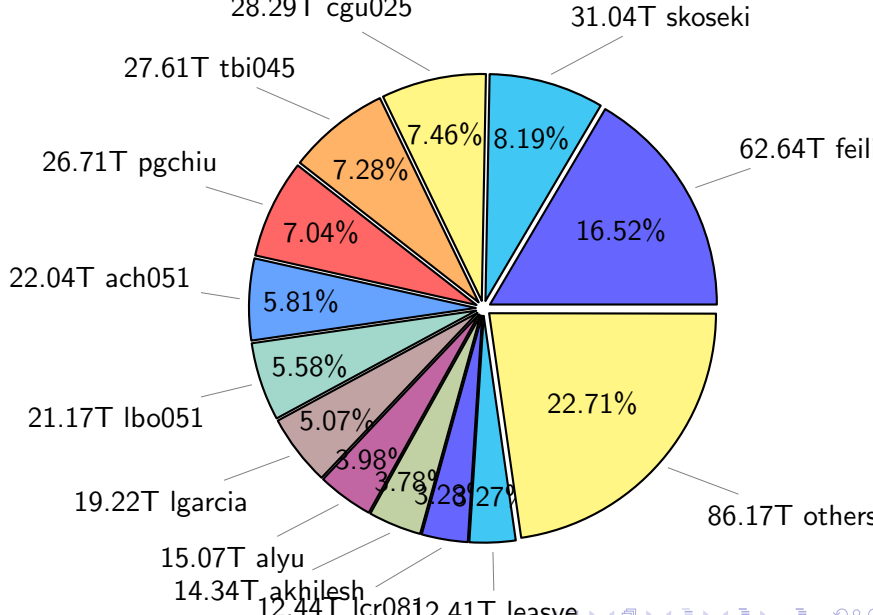

NS9039K total disk usage

Total size: 1132.52T
142.38T ingo

NS9039K file types usage

NS9039K history files usage

Total size: 588.11T

NS9039K restart files usage

Total size: 233.81T

NS9039K misc files usage

Total size: 310.60T
25.00T tbi045

NS9039K total compressed

Total size: 1132.52T

753.36T compressed

379.16T uncompressed

NS9039K uncompressed files usage

Total size: 379.16T

NS9039K NorCPM/cases/*

No data

NS9039K shared/*

No data