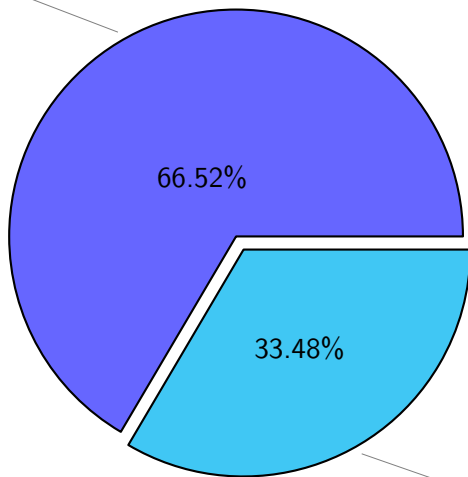

NS9039K total disk usage

Total size: 1132.52T
142.38T ingo

NS9039K file types usage

NS9039K history files usage

Total size: 588.11T

NS9039K restart files usage

Total size: 233.81T

NS9039K misc files usage

Total size: 310.60T
25.00T tbi045

NS9039K total compressed

Total size: 1132.52T

753.36T compressed

379.16T uncompressed

NS9039K uncompressed files usage

Total size: 379.16T

NS9039K NorCPM/cases/*