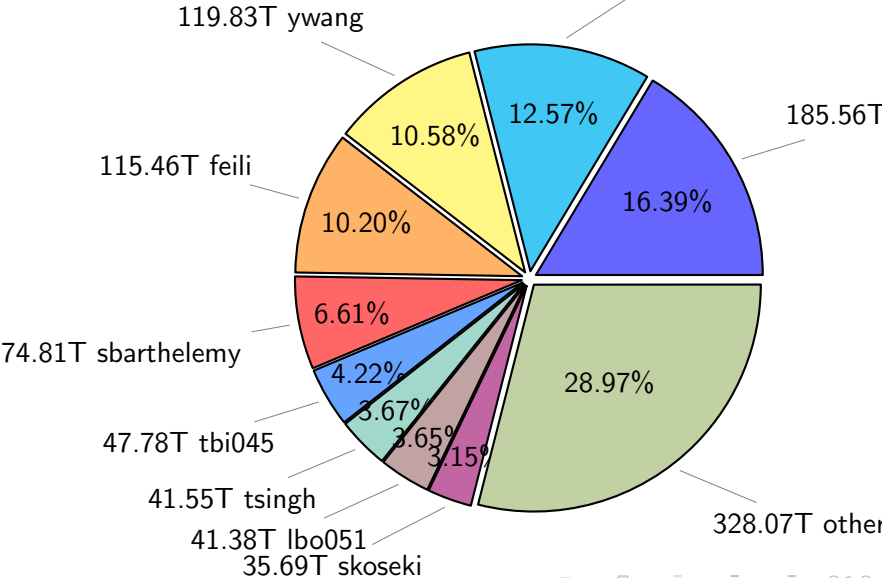

NS9039K (NIRD-LMD) disk usage

September 3, 2023

notes:

- ▶ Excluded directories: all hidden dir (start with .)
- ▶ Compressed file: file name end with "gz", "bz2", "tar", "zip" and NETCDF4 "nc"
- ▶ Restart files: path contains '/rest/'
- ▶ History files: path contains '/hist/'
- ▶ Items <3 % will be count as 'others'.
- ▶ Additional hard links are excluded.
- ▶ Weekly report: disk_ns9039k_YYYYMMDD.pdf
- ▶ Latest report: latest.pdf
- ▶ Ignored directories due to permission denied: filelist_classfy.err.txt
- ▶ Summary table: sizeTable.txt

NS9039K total disk usage

Total size: 1132.52T
142.38T ingo

NS9039K file types usage

NS9039K history files usage

Total size: 588.11T

NS9039K restart files usage

Total size: 233.81T

NS9039K misc files usage

Total size: 310.60T
25.00T tbi045

NS9039K total compressed

Total size: 1132.52T

753.36T compressed

379.16T uncompressed

NS9039K uncompressed files usage

Total size: 379.16T

NS9039K NorCPM/cases/*