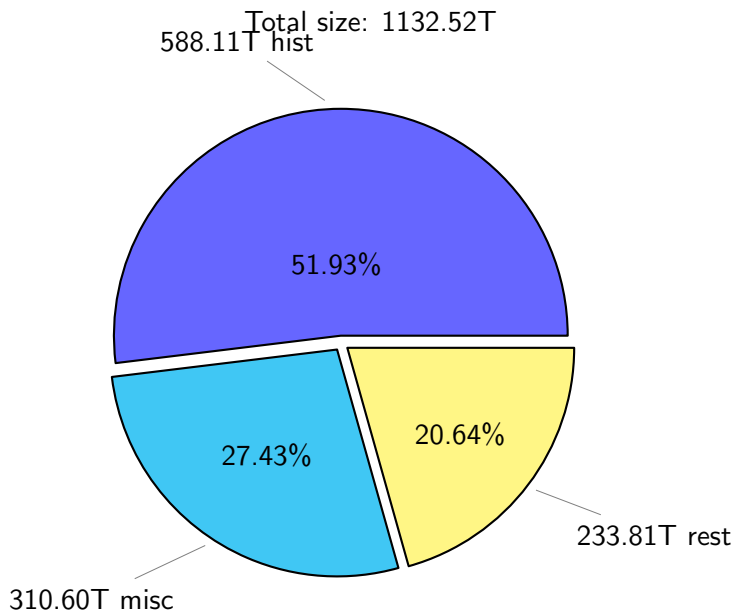

NS9039K (NIRD-LMD) disk usage

September 3, 2023

notes:

- ▶ Excluded directories: all hidden dir (start with .)
- ▶ Compressed file: file name end with "gz", "bz2", "tar", "zip" and NETCDF4 "nc"
- ▶ Restart files: path contains '/rest/'
- ▶ History files: path contains '/hist/'
- ▶ Items <3 % will be count as 'others'.
- ▶ Additional hard links are excluded.
- ▶ Weekly report: disk_ns9039k_YYYYMMDD.pdf
- ▶ Latest report: latest.pdf
- ▶ Ignored directories due to permission denied: filelist_classfy.err.txt
- ▶ Summary table: sizeTable.txt

NS9039K total disk usage

Total size: 1132.52T
142.38T ingo

NS9039K file types usage

NS9039K history files usage

Total size: 588.11T

NS9039K restart files usage

Total size: 233.81T

NS9039K misc files usage

Total size: 310.60T
25.00T tbi045

NS9039K total compressed

Total size: 1132.52T

753.36T compressed

379.16T uncompressed

NS9039K uncompressed files usage

Total size: 379.16T

NS9039K NorCPM/cases/*

No data

NS9039K shared/*

No data