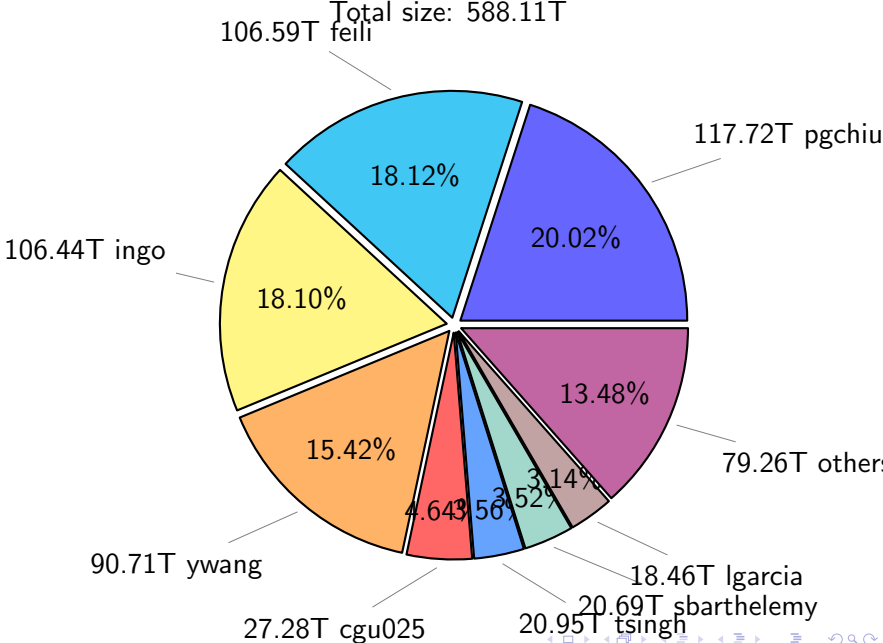

NS9039K total disk usage

Total size: 1132.52T
142.38T ingo

NS9039K file types usage

NS9039K history files usage

Total size: 588.11T

NS9039K restart files usage

Total size: 233.81T

NS9039K misc files usage

Total size: 310.60T
25.00T tbi045

NS9039K total compressed

Total size: 1132.52T

753.36T compressed

379.16T uncompressed

NS9039K uncompressed files usage

Total size: 379.16T

NS9039K NorCPM/cases/*

No data

NS9039K shared/*

No data