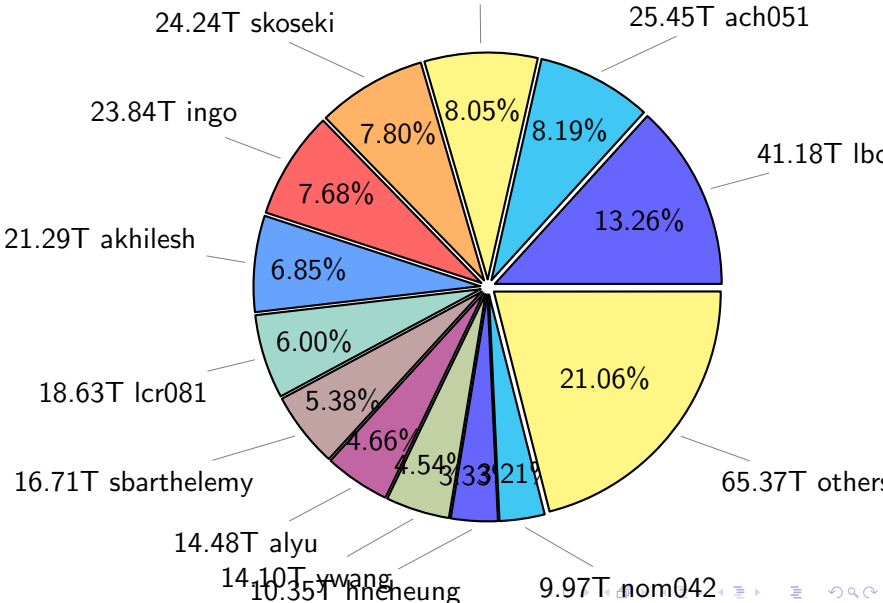

NS9039K (NIRD-LMD) disk usage

September 3, 2023

notes:

- ▶ Excluded directories: all hidden dir (start with .)
- ▶ Compressed file: file name end with "gz", "bz2", "tar", "zip" and NETCDF4 "nc"
- ▶ Restart files: path contains '/rest/'
- ▶ History files: path contains '/hist/'
- ▶ Items <3 % will be count as 'others'.
- ▶ Additional hard links are excluded.
- ▶ Weekly report: disk_ns9039k_YYYYMMDD.pdf
- ▶ Latest report: latest.pdf
- ▶ Ignored directories due to permission denied: filelist_classfy.err.txt
- ▶ Summary table: sizeTable.txt

NS9039K total disk usage

Total size: 1132.52T
142.38T ingo

NS9039K file types usage

NS9039K history files usage

Total size: 588.11T

NS9039K restart files usage

Total size: 233.81T

NS9039K misc files usage

Total size: 310.60T
25.00T tbi045

NS9039K total compressed

Total size: 1132.52T

753.36T compressed

379.16T uncompressed

NS9039K uncompressed files usage

Total size: 379.16T

NS9039K NorCPM/cases/*

No data

NS9039K shared/*

No data