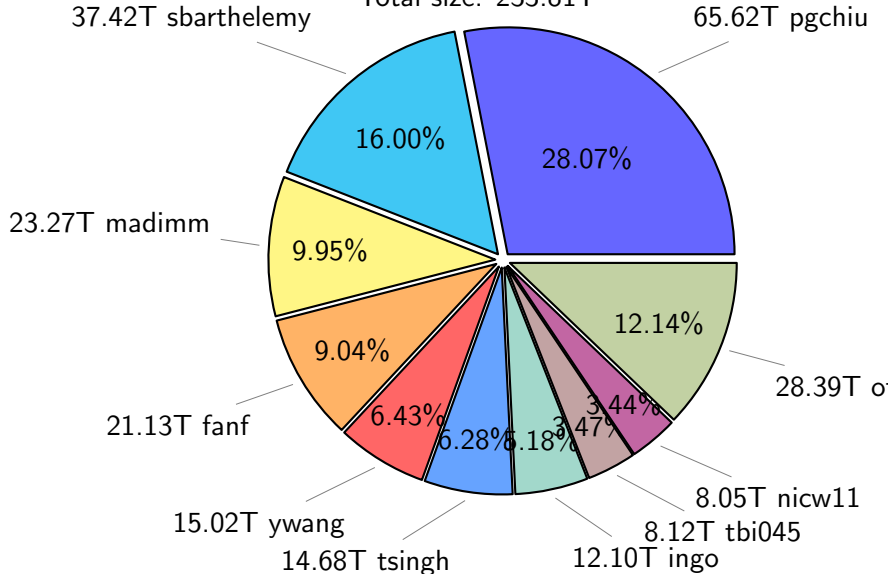

NS9039K total disk usage

Total size: 1132.52T
142.38T ingo

NS9039K file types usage

NS9039K history files usage

Total size: 588.11T

NS9039K restart files usage

Total size: 233.81T

NS9039K misc files usage

Total size: 310.60T
25.00T tbi045

NS9039K total compressed

Total size: 1132.52T

753.36T compressed

379.16T uncompressed

NS9039K uncompressed files usage

Total size: 379.16T

NS9039K NorCPM/cases/*

No data

NS9039K shared/*

No data