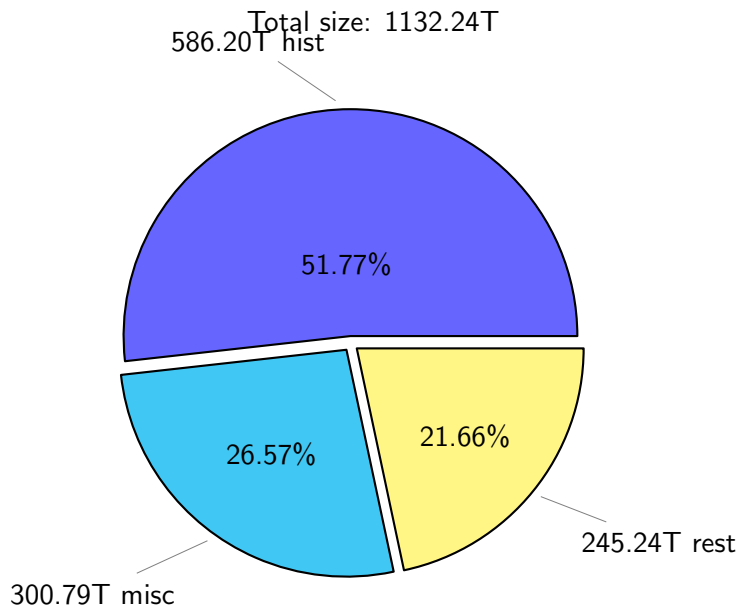

# NS9039K total disk usage

Total size: 1132.24T  
140.10T ingo

# NS9039K history files usage

Total size: 586.20T

# NS9039K misc files usage

Total size: 300.79T

# NS9039K uncompressed files usage

Total size: 372.25T

NS9039K NorCPM/cases/\*

No data

NS9039K shared/\*

No data