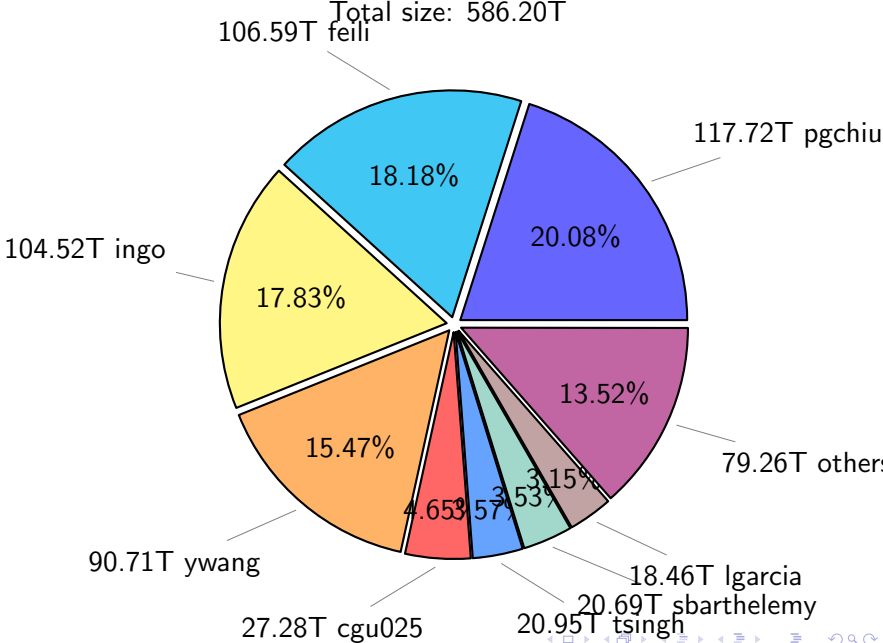

# NS9039K total disk usage

Total size: 1132.24T  
140.10T ingo

# NS9039K history files usage

Total size: 586.20T

# NS9039K misc files usage

Total size: 300.79T

# NS9039K uncompressed files usage

Total size: 372.25T

NS9039K NorCPM/cases/\*

No data

NS9039K shared/\*

No data