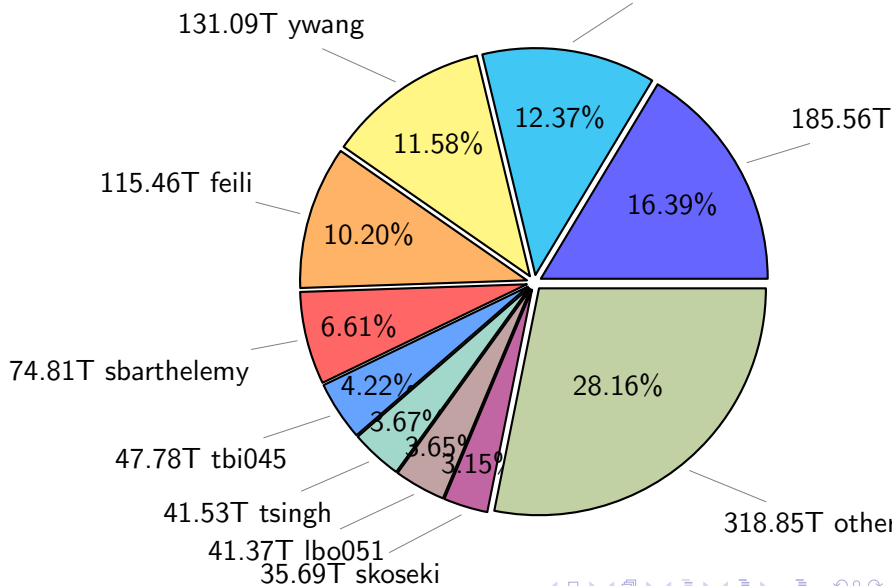

# NS9039K (NIRD-LMD) disk usage

August 25, 2023

notes:

- ▶ Excluded directories: all hidden dir (start with .)
- ▶ Compressed file: file name end with "gz", "bz2", "tar", "zip" and NETCDF4 "nc"
- ▶ Restart files: path contains '/rest/'
- ▶ History files: path contains '/hist/'
- ▶ Items <3 % will be count as 'others'.
- ▶ Additional hard links are excluded.
- ▶ Weekly report: disk\_ns9039k\_YYYYMMDD.pdf
- ▶ Latest report: latest.pdf
- ▶ Ignored directories due to permission denied: filelist\_classfy.err.txt
- ▶ Summary table: sizeTable.txt

# NS9039K total disk usage

Total size: 1132.24T  
140.10T ingo

# NS9039K history files usage

Total size: 586.20T