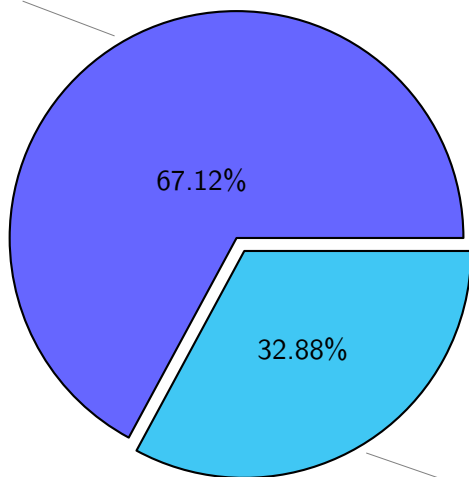

# NS9039K misc files usage

Total size: 300.79T

# NS9039K total compressed

Total size: 1132.24T

759.98T compressed

372.25T uncompressed