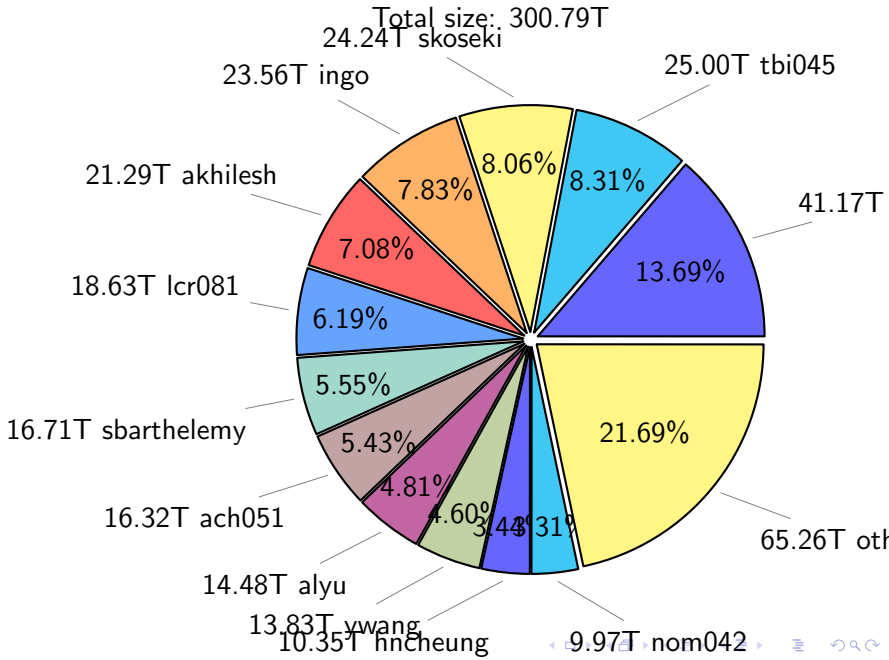

# NS9039K total disk usage

Total size: 1132.24T  
140.10T ingo

# NS9039K history files usage

Total size: 586.20T

# NS9039K restart files usage

Total size: 245.24T

# NS9039K misc files usage

Total size: 300.79T