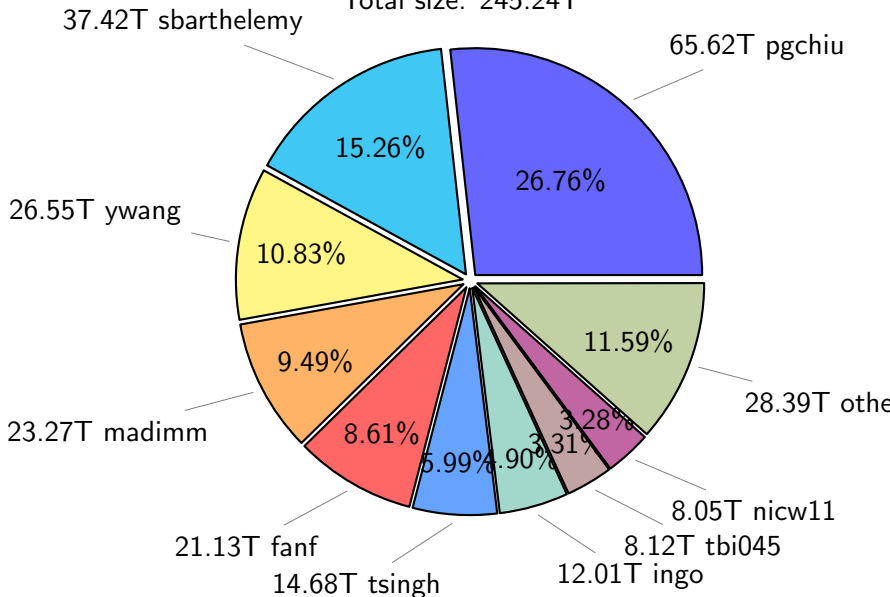

# NS9039K total disk usage

Total size: 1132.24T  
140.10T ingo

# NS9039K file types usage

# NS9039K history files usage

Total size: 586.20T

# NS9039K restart files usage

Total size: 245.24T