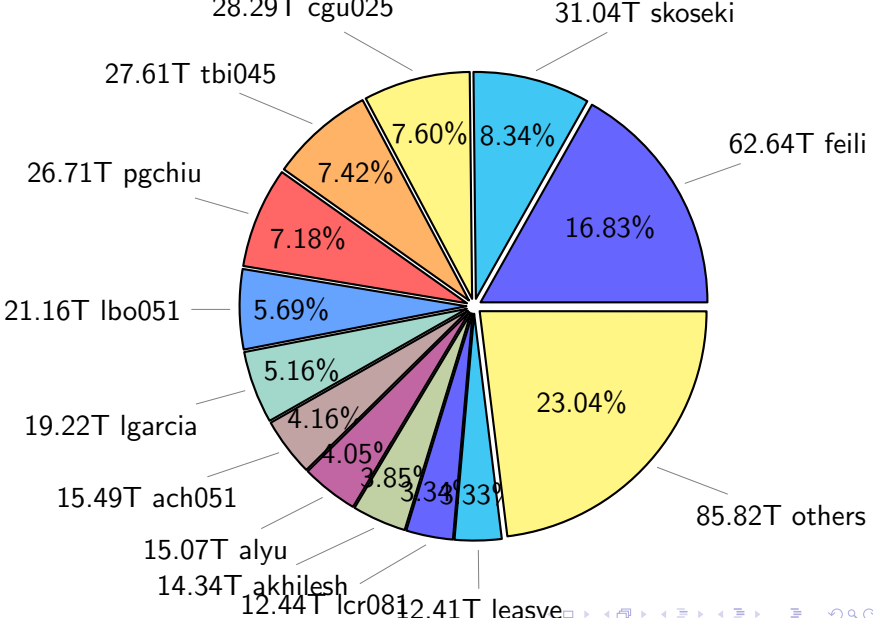

# NS9039K history files usage

Total size: 586.20T

# NS9039K misc files usage

Total size: 300.79T

# NS9039K total compressed

Total size: 1132.24T

759.98T compressed

372.25T uncompressed

# NS9039K uncompressed files usage

Total size: 372.25T

NS9039K NorCPM/cases/\*

No data

NS9039K shared/\*

No data