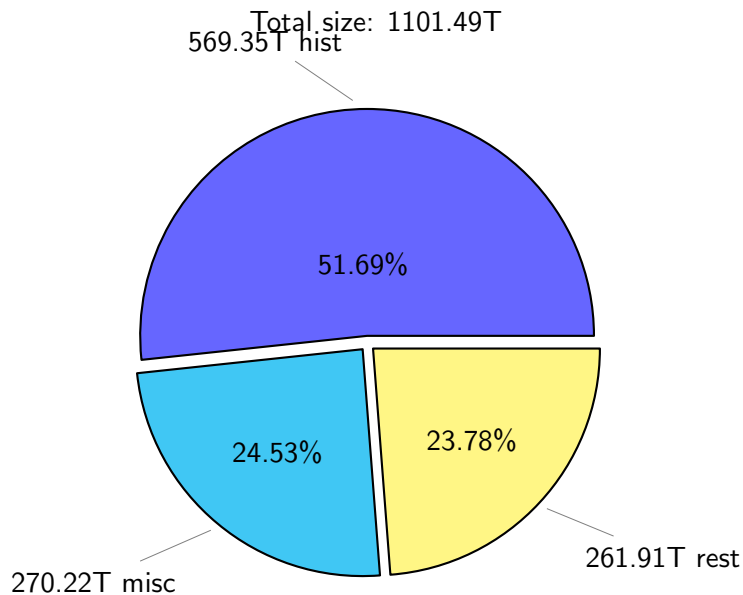

NS9039K (NIRD-LMD) disk usage

June 11, 2023

notes:

- ▶ Excluded directories: all hidden dir (start with .)
- ▶ Compressed file: file name end with "gz", "bz2", "tar", "zip" and NETCDF4 "nc"
- ▶ Restart files: path contains '/rest/'
- ▶ History files: path contains '/hist/'
- ▶ Items <3 % will be count as 'others'.
- ▶ Additional hard links are excluded.
- ▶ Weekly report: disk_ns9039k_YYYYMMDD.pdf
- ▶ Latest report: latest.pdf
- ▶ Ignored directories due to permission denied: filelist_classfy.err.txt
- ▶ Summary table: sizeTable.txt

NS9039K total disk usage

Total size: 1101.49T

NS9039K file types usage

NS9039K history files usage

Total size: 569.35T

NS9039K restart files usage

Total size: 261.91T
49.24T tsingh

NS9039K misc files usage

Total size: 270.22T

NS9039K total compressed

NS9039K uncompressed files usage

Total size: 335.52T

NS9039K NorCPM/cases/*

No data

NS9039K shared/*

No data