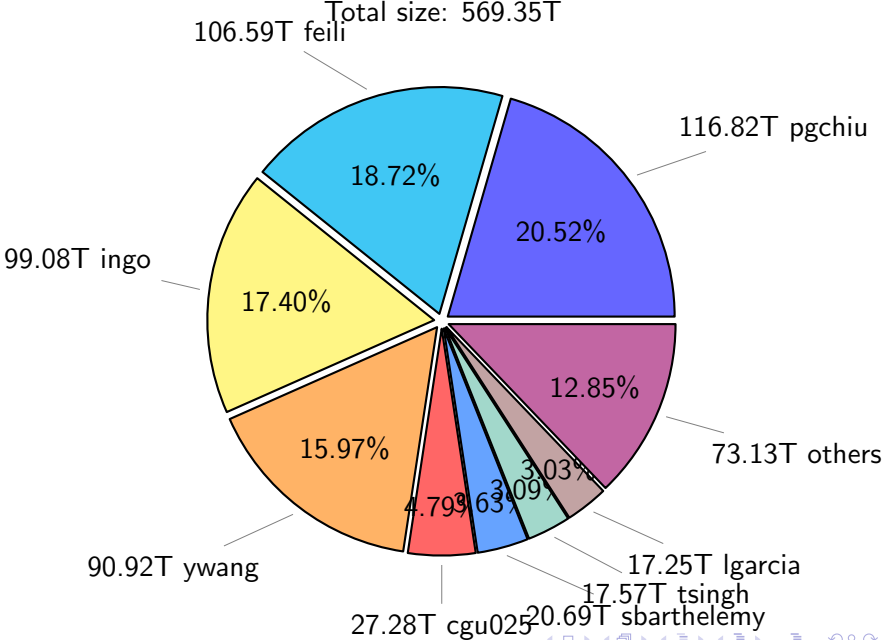

NS9039K total disk usage

Total size: 1101.49T

NS9039K file types usage

NS9039K history files usage

Total size: 569.35T

NS9039K restart files usage

Total size: 261.91T
49.24T tsingh

NS9039K misc files usage

Total size: 270.22T

NS9039K total compressed

NS9039K uncompressed files usage

Total size: 335.52T

NS9039K NorCPM/cases/*

No data

NS9039K shared/*

No data