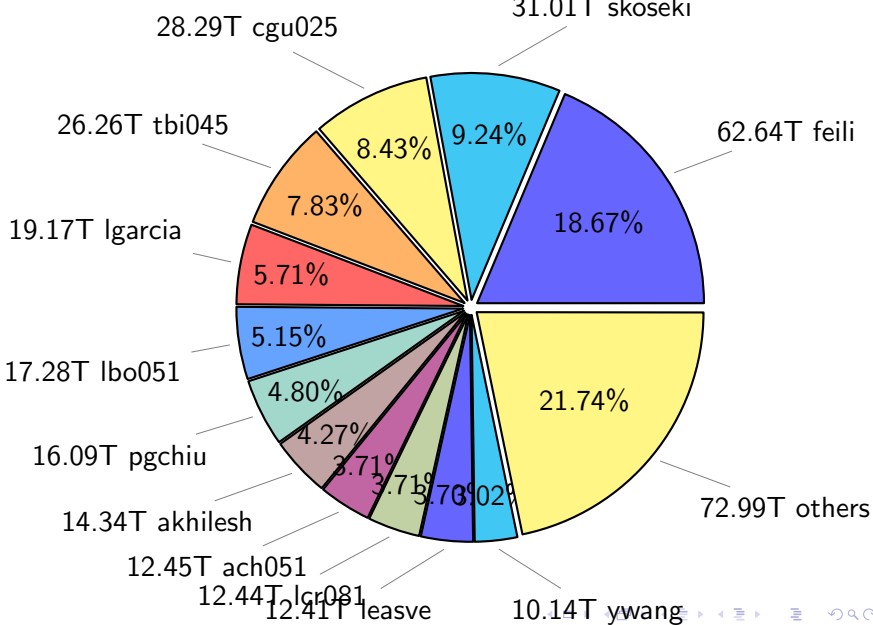

NS9039K total disk usage

Total size: 1101.49T

NS9039K file types usage

NS9039K history files usage

Total size: 569.35T

NS9039K restart files usage

Total size: 261.91T
49.24T tsingh

NS9039K misc files usage

Total size: 270.22T

NS9039K total compressed

NS9039K uncompressed files usage

Total size: 335.52T

NS9039K NorCPM/cases/*

No data

NS9039K shared/*

No data