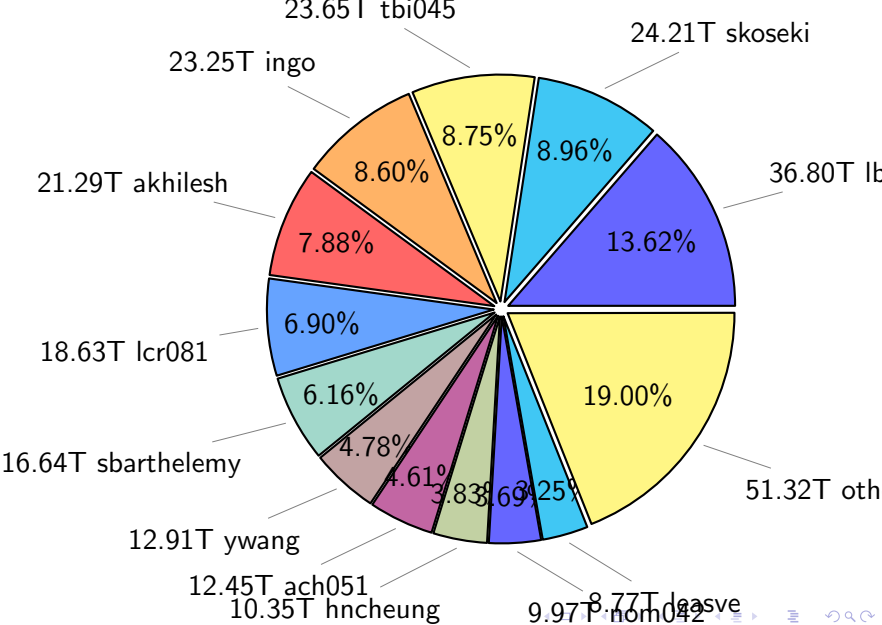

NS9039K total disk usage

Total size: 1101.49T

NS9039K file types usage

NS9039K history files usage

Total size: 569.35T

NS9039K restart files usage

Total size: 261.91T
49.24T tsingh

NS9039K misc files usage

Total size: 270.22T

NS9039K total compressed

NS9039K uncompressed files usage

Total size: 335.52T

NS9039K NorCPM/cases/*

No data

NS9039K shared/*

No data