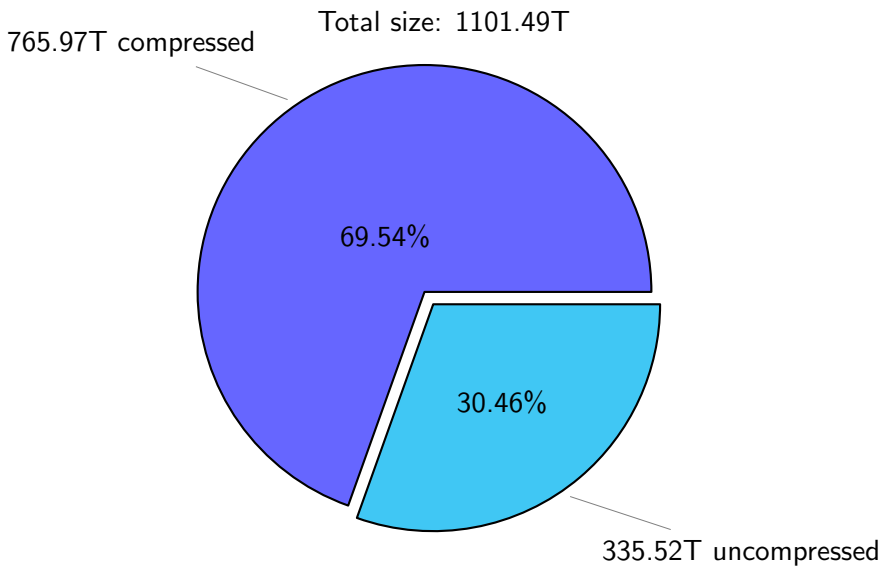

NS9039K total disk usage

Total size: 1101.49T

NS9039K file types usage

NS9039K history files usage

Total size: 569.35T

NS9039K restart files usage

Total size: 261.91T
49.24T tsingh

NS9039K misc files usage

Total size: 270.22T

NS9039K total compressed

NS9039K uncompressed files usage

Total size: 335.52T

NS9039K NorCPM/cases/*

No data

NS9039K shared/*

No data