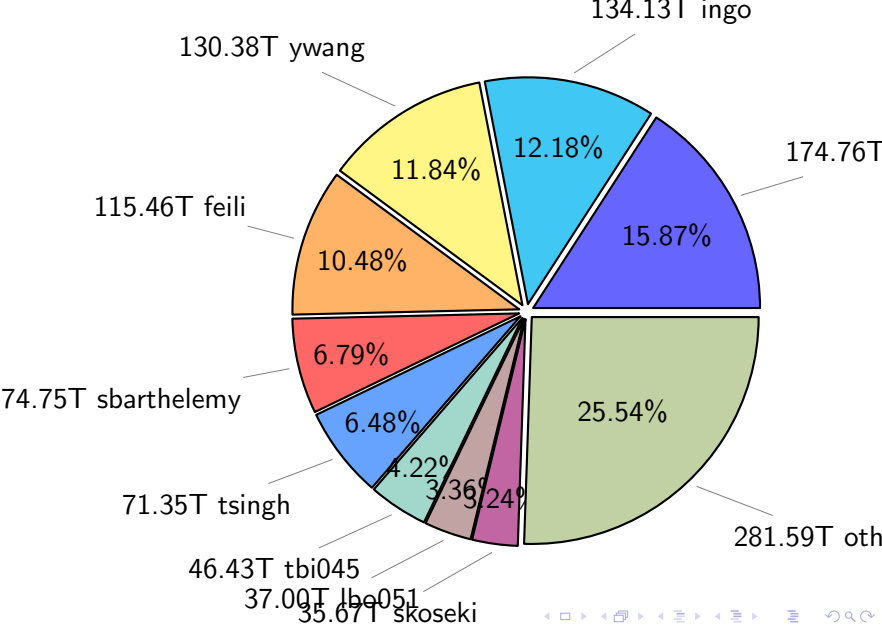

NS9039K (NIRD-LMD) disk usage

June 11, 2023

notes:

- ▶ Excluded directories: all hidden dir (start with .)
- ▶ Compressed file: file name end with "gz", "bz2", "tar", "zip" and NETCDF4 "nc"
- ▶ Restart files: path contains '/rest/'
- ▶ History files: path contains '/hist/'
- ▶ Items <3 % will be count as 'others'.
- ▶ Additional hard links are excluded.
- ▶ Weekly report: disk_ns9039k_YYYYMMDD.pdf
- ▶ Latest report: latest.pdf
- ▶ Ignored directories due to permission denied: filelist_classfy.err.txt
- ▶ Summary table: sizeTable.txt

NS9039K total disk usage

Total size: 1101.49T

NS9039K file types usage

NS9039K history files usage

Total size: 569.35T

NS9039K restart files usage

Total size: 261.91T
49.24T tsingh

NS9039K misc files usage

Total size: 270.22T

NS9039K total compressed

NS9039K uncompressed files usage

Total size: 335.52T

NS9039K NorCPM/cases/*

No data

NS9039K shared/*

No data