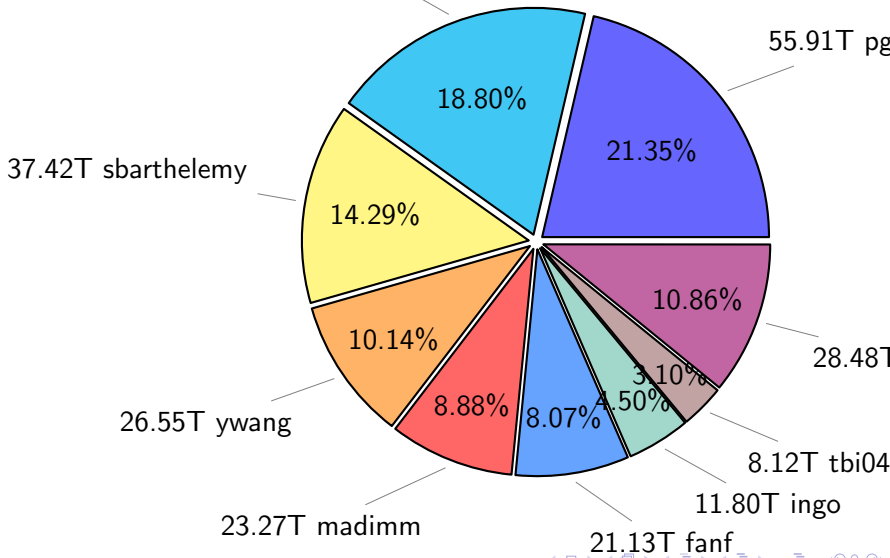

NS9039K total disk usage

Total size: 1101.49T

NS9039K file types usage

NS9039K history files usage

Total size: 569.35T

NS9039K restart files usage

Total size: 261.91T
49.24T tsingh

NS9039K misc files usage

Total size: 270.22T

NS9039K total compressed

NS9039K uncompressed files usage

Total size: 335.52T

NS9039K NorCPM/cases/*

No data

NS9039K shared/*

No data