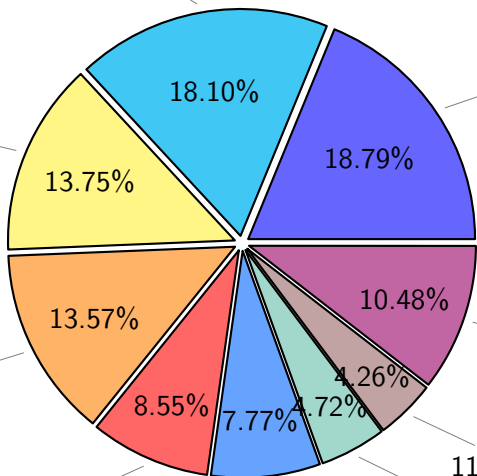

NS9039K restart files usage

Total size: 272.03T
49.24T tsingh

37.42T sbarthelemy

51.12T pg

36.92T ywang

23.27T madimm

21.13T fanf

12.85T tbi045

11.60T ingo

28.48T