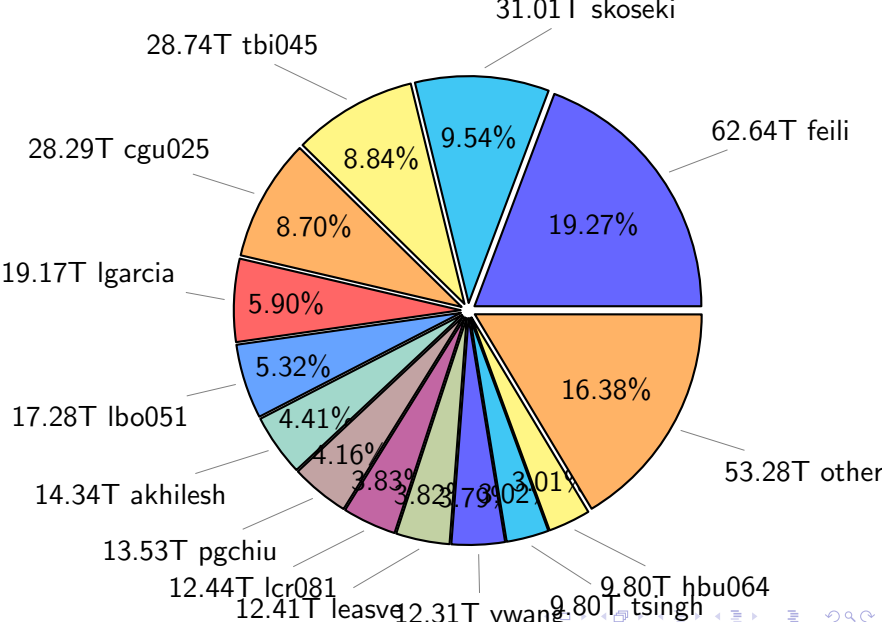

# NS9039K history files usage

Total size: 574.81T

# NS9039K misc files usage

Total size: 259.43T

# NS9039K total compressed

781.22T compressed

Total size: 1106.27T

325.04T uncompressed

# NS9039K uncompressed files usage

Total size: 325.04T

NS9039K NorCPM/cases/\*

No data

NS9039K shared/\*

No data