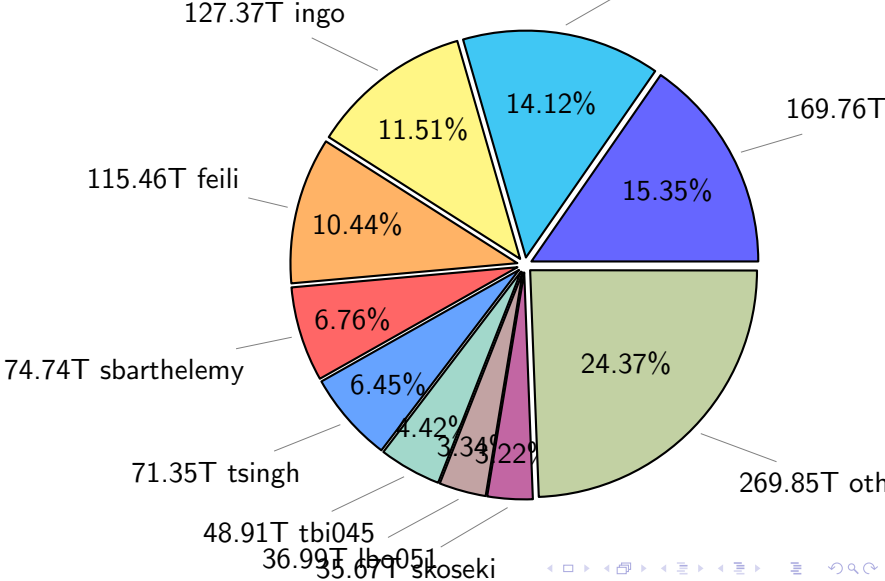

# NS9039K (NIRD-LMD) disk usage

May 22, 2023

notes:

- ▶ Excluded directories: all hidden dir (start with .)
- ▶ Compressed file: file name end with "gz", "bz2", "tar", "zip" and NETCDF4 "nc"
- ▶ Restart files: path contains '/rest/'
- ▶ History files: path contains '/hist/'
- ▶ Items <3 % will be count as 'others'.
- ▶ Additional hard links are excluded.
- ▶ Weekly report: disk\_ns9039k\_YYYYMMDD.pdf
- ▶ Latest report: latest.pdf
- ▶ Ignored directories due to permission denied: filelist\_classfy.err.txt
- ▶ Summary table: sizeTable.txt

# NS9039K total disk usage

Total size: 1106.27T

156.18T ywang

# NS9039K history files usage

Total size: 574.81T

# NS9039K uncompressed files usage

Total size: 325.04T

NS9039K NorCPM/cases/\*

No data

NS9039K shared/\*

No data