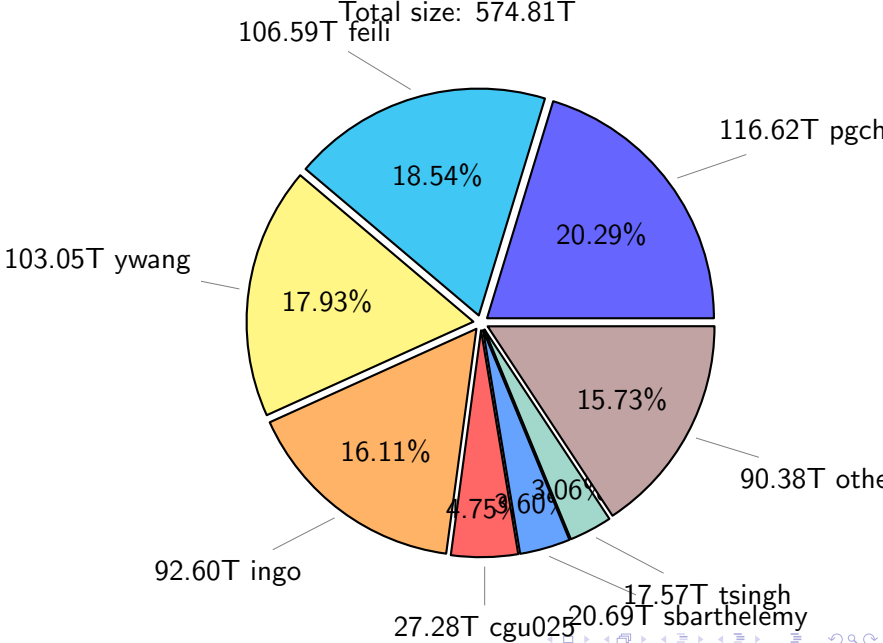

# NS9039K total disk usage

Total size: 1106.27T

156.18T ywang

# NS9039K history files usage

Total size: 574.81T

# NS9039K misc files usage

Total size: 259.43T

# NS9039K uncompressed files usage

Total size: 325.04T

NS9039K NorCPM/cases/\*

No data

NS9039K shared/\*

No data