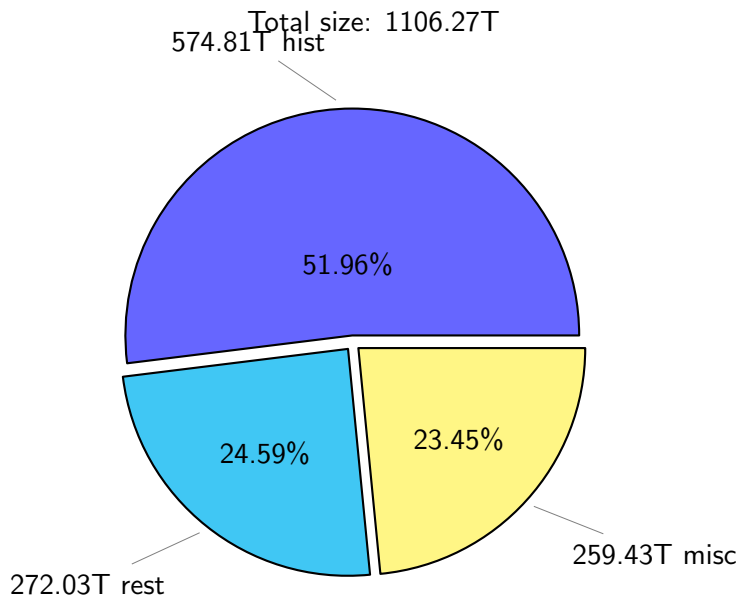

# NS9039K total disk usage

Total size: 1106.27T

156.18T ywang

# NS9039K history files usage

Total size: 574.81T

# NS9039K misc files usage

Total size: 259.43T

# NS9039K uncompressed files usage

Total size: 325.04T

NS9039K NorCPM/cases/\*

No data

NS9039K shared/\*

No data