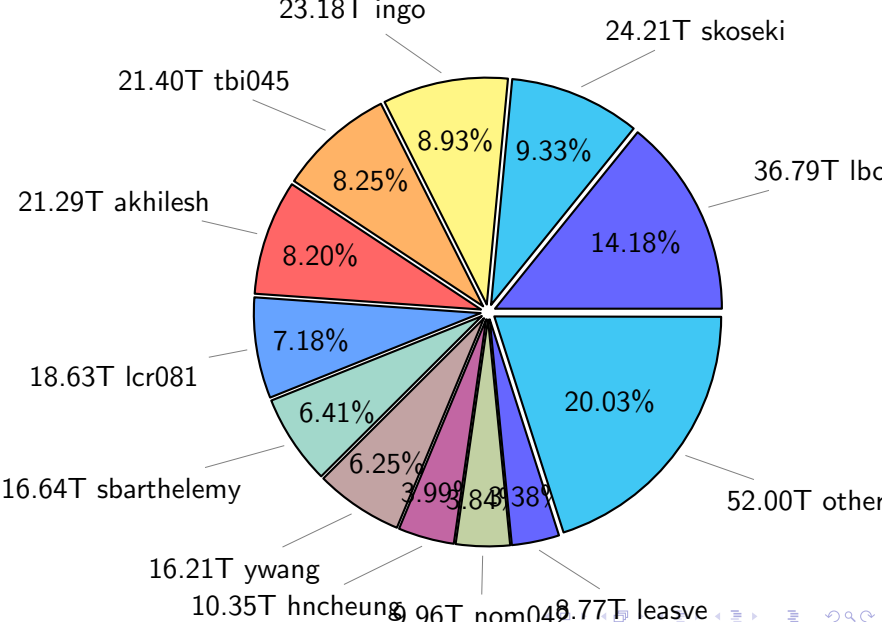

NS9039K misc files usage

Total size: 259.43T