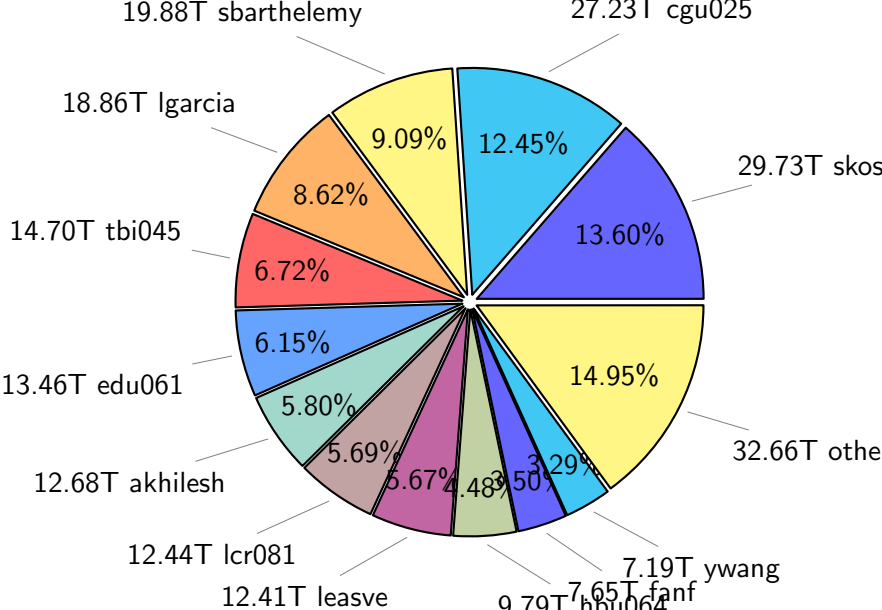

# NS9039K misc files usage

# NS9039K total compressed

Total size: 575.68T

357.00T compressed

218.69T uncompressed

# NS9039K uncompressed files usage

Total size: 218.69T

NS9039K NorCPM/cases/\*

No data

NS9039K shared/\*

No data