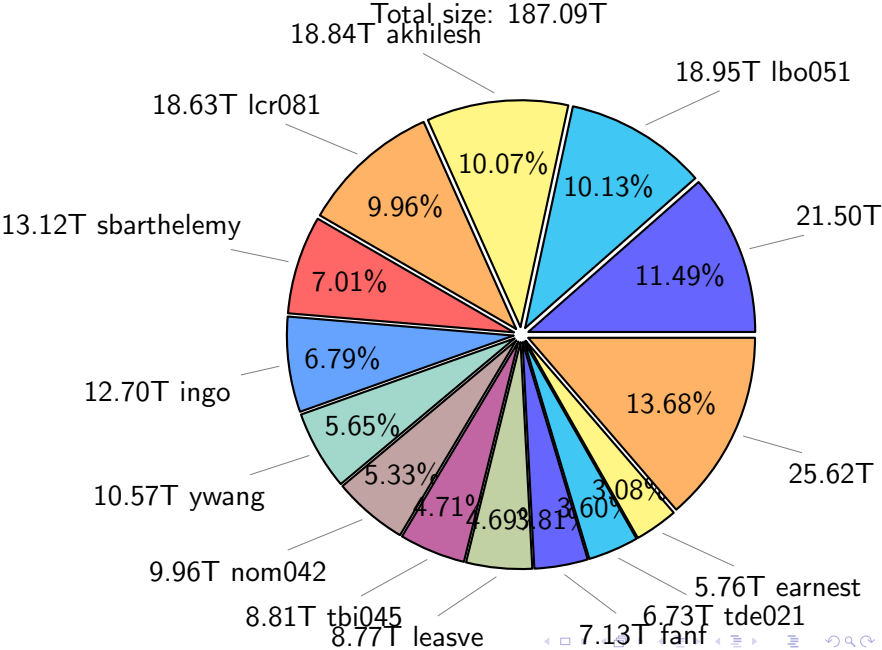

NS9039K misc files usage