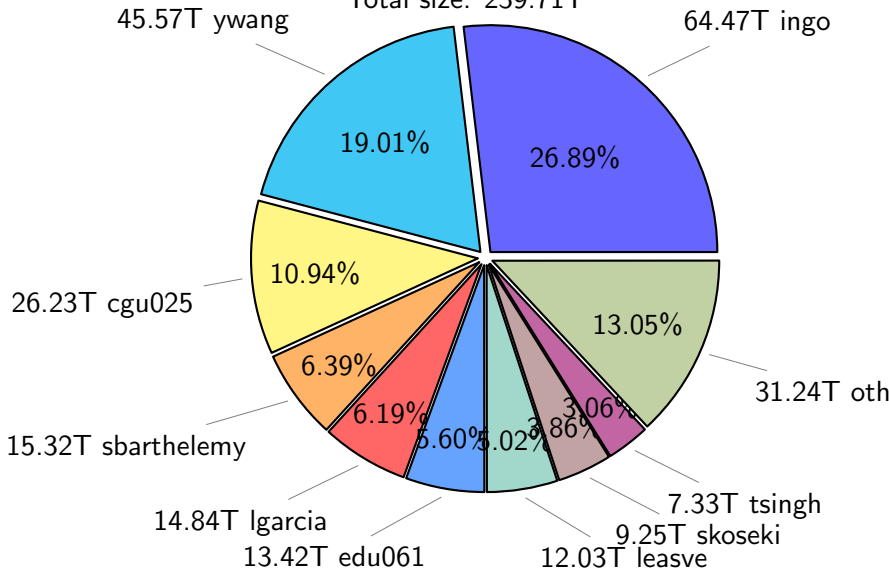

# NS9039K total disk usage

Total size: 575.68T

# NS9039K history files usage

Total size: 239.71T