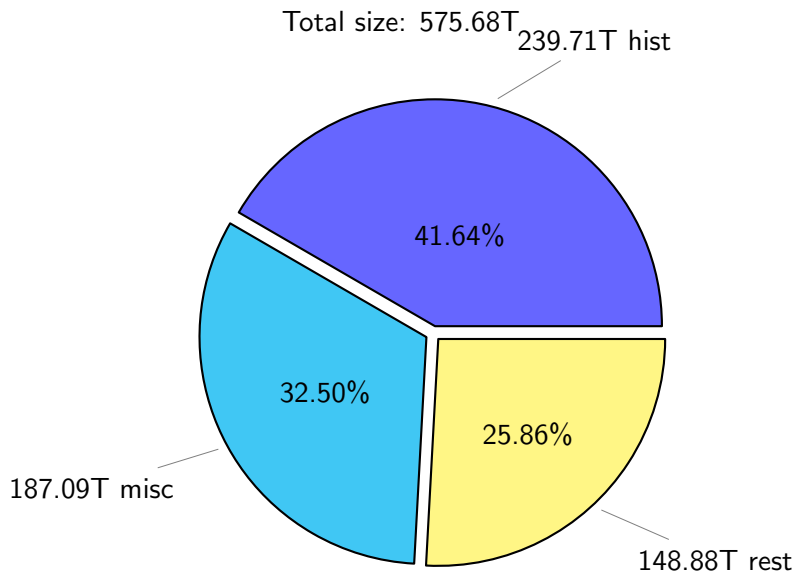

# NS9039K total disk usage

Total size: 575.68T

# NS9039K history files usage

Total size: 239.71T

# NS9039K total compressed

Total size: 575.68T

357.00T compressed

218.69T uncompressed

# NS9039K uncompressed files usage

Total size: 218.69T

NS9039K NorCPM/cases/\*

No data

NS9039K shared/\*

No data