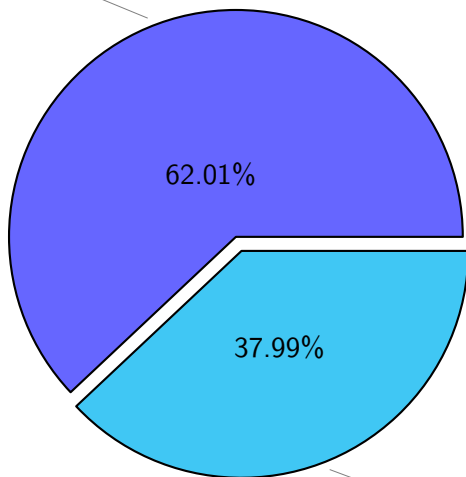

NS9039K total compressed

Total size: 575.68T

357.00T compressed

218.69T uncompressed