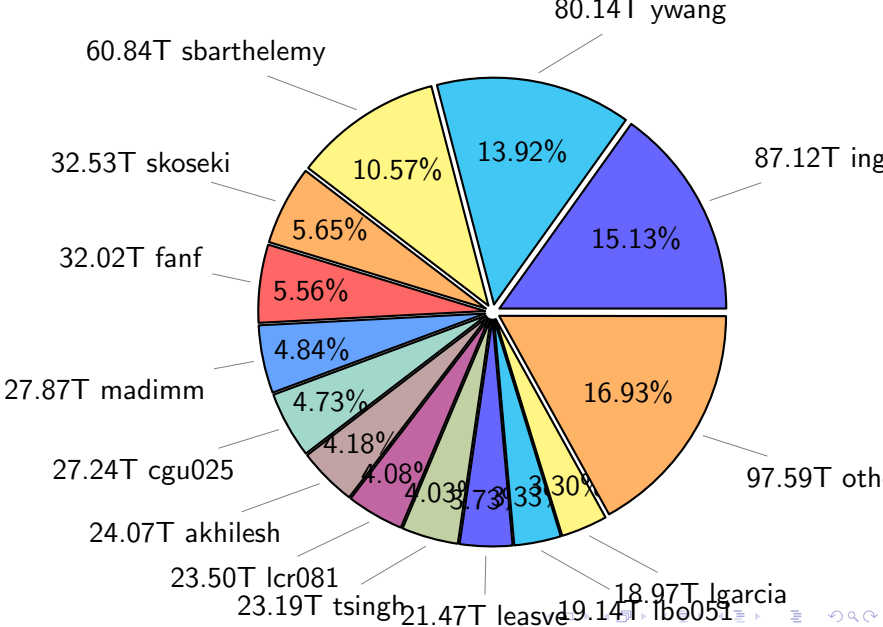

# NS9039K disk usage

January 22, 2023

notes:

- ▶ Excluded directories: ".snapshot", ".afm", ".ptrash".
- ▶ Compressed file: file name end with "gz", "bz2", "tar", "zip" and NETCDF4 "nc"
- ▶ Restart files: path contains '/rest/'
- ▶ History files: path contains '/hist/'
- ▶ Items <3 % will be count as 'others'.
- ▶ Additional hard links are excluded.
- ▶ Monthly report: disk\_ns9039k\_YYYYMMDD.pdf
- ▶ Latest report: latest.pdf
- ▶ Ignored directories due to permission denied: filelist\_classfy.err.txt
- ▶ Summary table: sizeTable.txt

# NS9039K total disk usage

Total size: 575.68T

# NS9039K history files usage

Total size: 239.71T