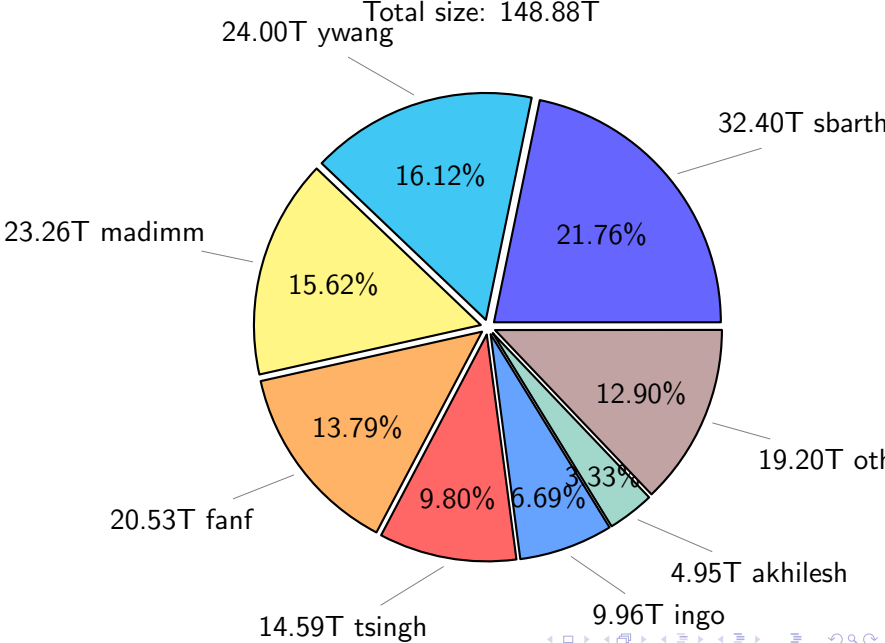

# NS9039K total disk usage

Total size: 575.68T

## NS9039K file types usage

# NS9039K history files usage

Total size: 239.71T

# NS9039K restart files usage

Total size: 148.88T