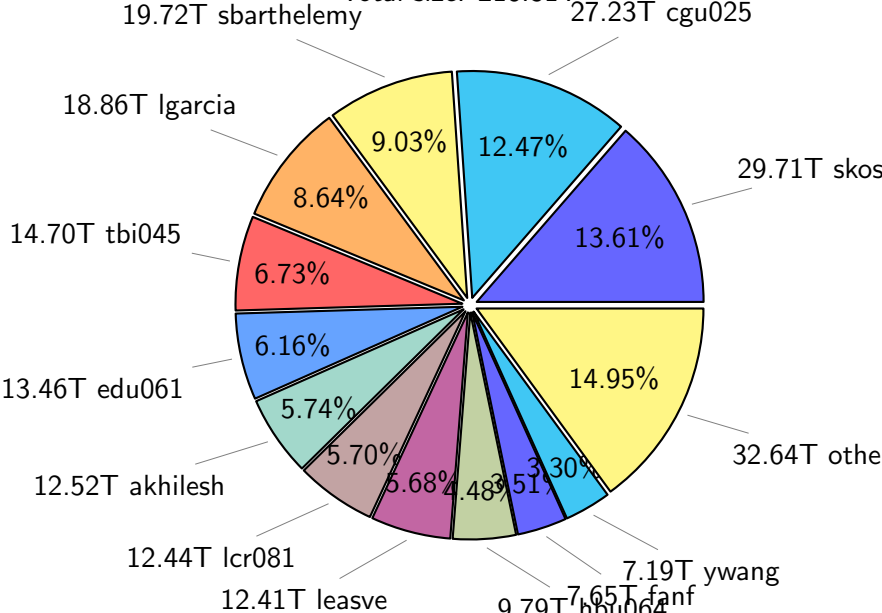

NS9039K total disk usage

Total size: 569.05T

NS9039K file types usage

NS9039K history files usage

NS9039K restart files usage

Total size: 143.73T
24.00T ywang

NS9039K misc files usage

NS9039K total compressed

Total size: 569.05T

350.74T compressed

218.31T uncompressed

NS9039K uncompressed files usage

Total size: 218.31T

NS9039K NorCPM/cases/*

No data

NS9039K shared/*