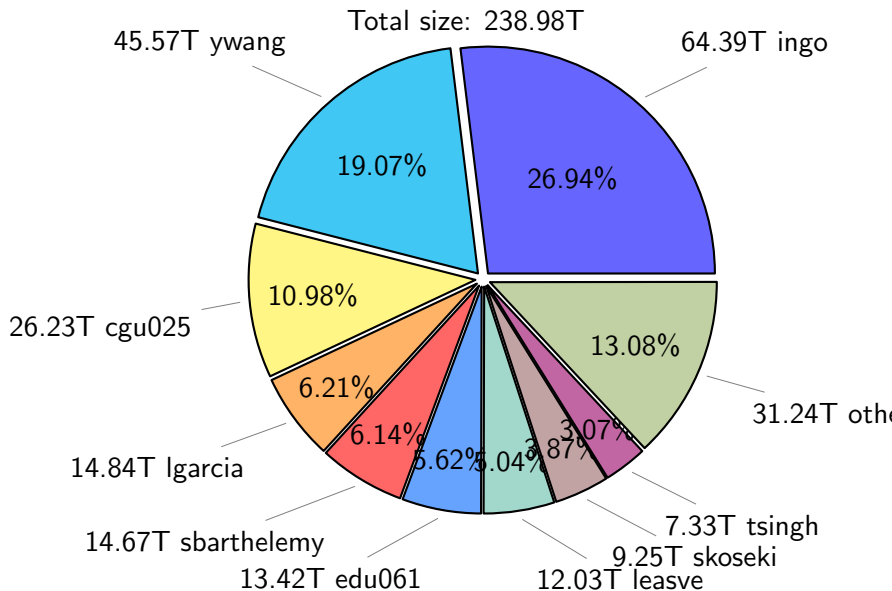

NS9039K total disk usage

Total size: 569.05T

NS9039K file types usage

NS9039K history files usage

NS9039K restart files usage

Total size: 143.73T
24.00T ywang

NS9039K misc files usage

NS9039K total compressed

Total size: 569.05T

350.74T compressed

218.31T uncompressed

NS9039K uncompressed files usage

Total size: 218.31T

NS9039K NorCPM/cases/*

No data

NS9039K shared/*