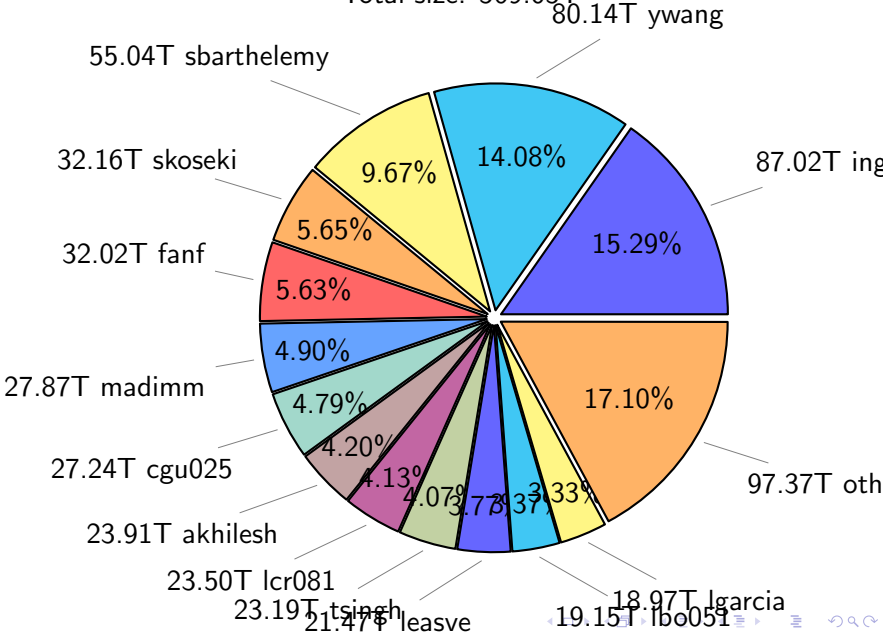

NS9039K disk usage

January 8, 2023

notes:

- ▶ Excluded directories: ".snapshot", ".afm", ".ptrash".
- ▶ Compressed file: file name end with "gz", "bz2", "tar", "zip" and NETCDF4 "nc"
- ▶ Restart files: path contains '/rest/'
- ▶ History files: path contains '/hist/'
- ▶ Items <3 % will be count as 'others'.
- ▶ Additional hard links are excluded.
- ▶ Monthly report: disk_ns9039k_YYYYMMDD.pdf
- ▶ Latest report: latest.pdf
- ▶ Ignored directories due to permission denied: filelist_classfy.err.txt
- ▶ Summary table: sizeTable.txt

NS9039K total disk usage

Total size: 569.05T

NS9039K file types usage

NS9039K history files usage

NS9039K restart files usage

Total size: 143.73T
24.00T ywang

NS9039K misc files usage

NS9039K total compressed

Total size: 569.05T

350.74T compressed

218.31T uncompressed

NS9039K uncompressed files usage

Total size: 218.31T

NS9039K NorCPM/cases/*

No data

NS9039K shared/*