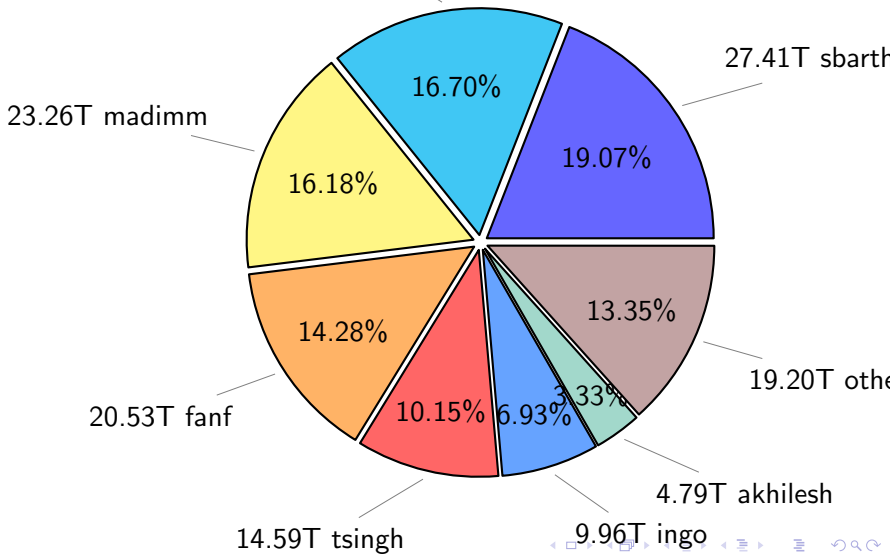

NS9039K total disk usage

Total size: 569.05T

NS9039K file types usage

NS9039K history files usage

NS9039K restart files usage

Total size: 143.73T
24.00T ywang

NS9039K misc files usage

NS9039K total compressed

Total size: 569.05T

350.74T compressed

218.31T uncompressed

NS9039K uncompressed files usage

Total size: 218.31T

NS9039K NorCPM/cases/*

No data

NS9039K shared/*