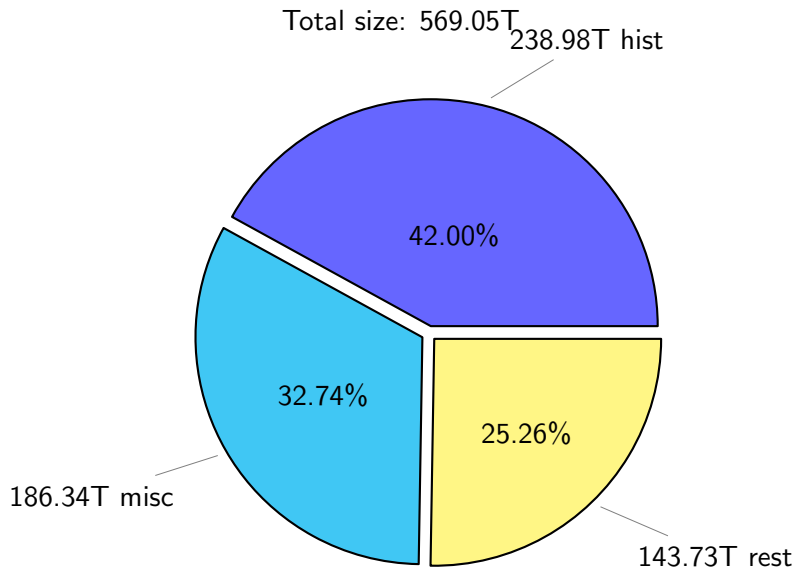

NS9039K disk usage

January 8, 2023

notes:

- ▶ Excluded directories: ".snapshot", ".afm", ".ptrash".
- ▶ Compressed file: file name end with "gz", "bz2", "tar", "zip" and NETCDF4 "nc"
- ▶ Restart files: path contains '/rest/'
- ▶ History files: path contains '/hist/'
- ▶ Items <3 % will be count as 'others'.
- ▶ Additional hard links are excluded.
- ▶ Monthly report: disk_ns9039k_YYYYMMDD.pdf
- ▶ Latest report: latest.pdf
- ▶ Ignored directories due to permission denied: filelist_classfy.err.txt
- ▶ Summary table: sizeTable.txt

NS9039K total disk usage

Total size: 569.05T

NS9039K file types usage

NS9039K history files usage

NS9039K restart files usage

Total size: 143.73T
24.00T ywang

NS9039K misc files usage

NS9039K total compressed

Total size: 569.05T

350.74T compressed

218.31T uncompressed

NS9039K uncompressed files usage

Total size: 218.31T

NS9039K NorCPM/cases/*

No data

NS9039K shared/*