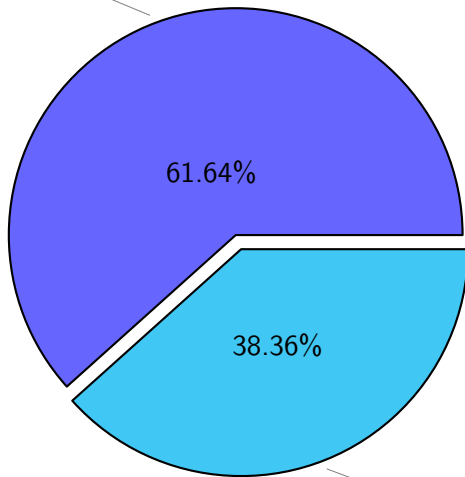

NS9039K total disk usage

Total size: 569.05T

NS9039K file types usage

NS9039K history files usage

NS9039K restart files usage

Total size: 143.73T
24.00T ywang

NS9039K misc files usage

NS9039K total compressed

Total size: 569.05T

350.74T compressed

218.31T uncompressed

NS9039K uncompressed files usage

Total size: 218.31T

NS9039K NorCPM/cases/*

No data

NS9039K shared/*