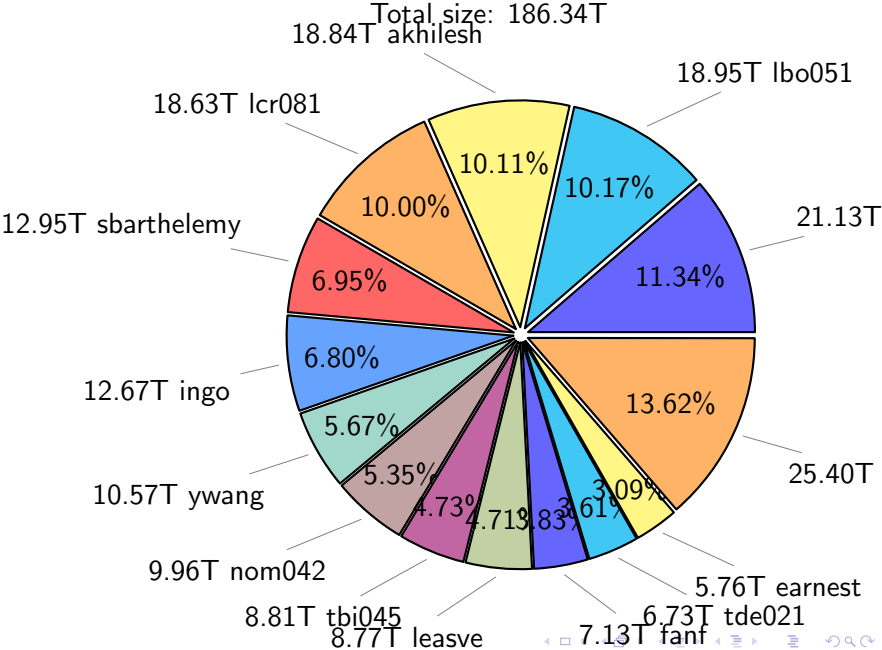

NS9039K total disk usage

Total size: 569.05T

NS9039K file types usage

NS9039K history files usage

NS9039K restart files usage

Total size: 143.73T
24.00T ywang

NS9039K misc files usage

NS9039K total compressed

Total size: 569.05T

350.74T compressed

218.31T uncompressed

NS9039K uncompressed files usage

Total size: 218.31T

NS9039K NorCPM/cases/*

No data

NS9039K shared/*