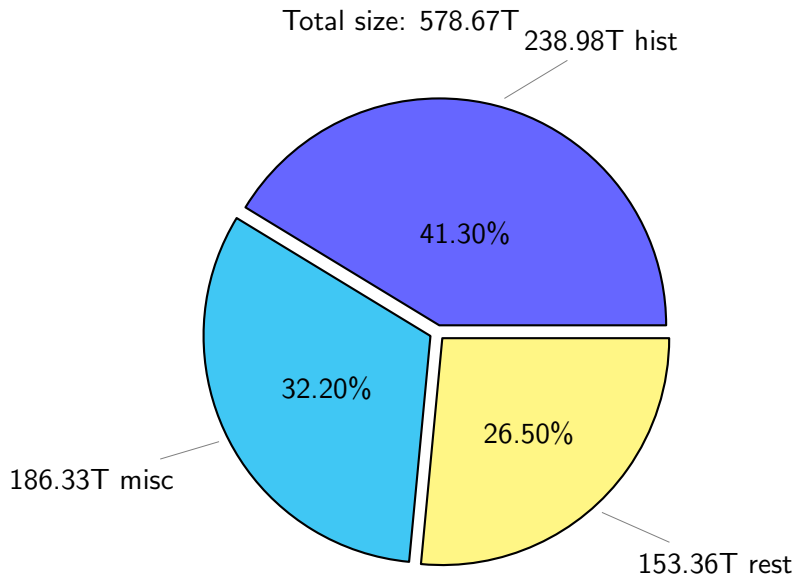

NS9039K file types usage