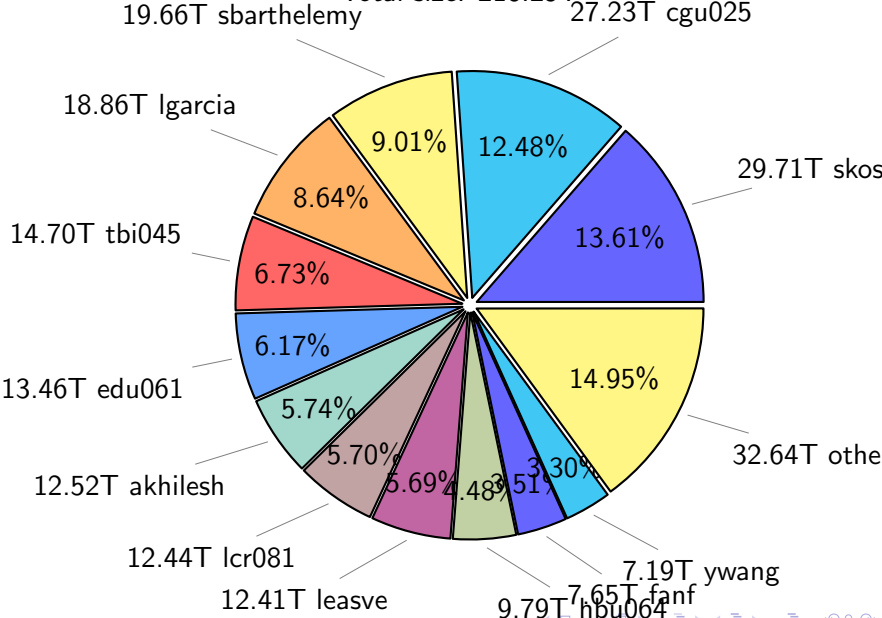

# NS9039K restart files usage

Total size: 153.36T

# NS9039K total compressed

360.42T compressed

Total size: 578.67T

218.25T uncompressed

# NS9039K uncompressed files usage

Total size: 218.25T

NS9039K NorCPM/cases/\*

No data

NS9039K shared/\*

No data