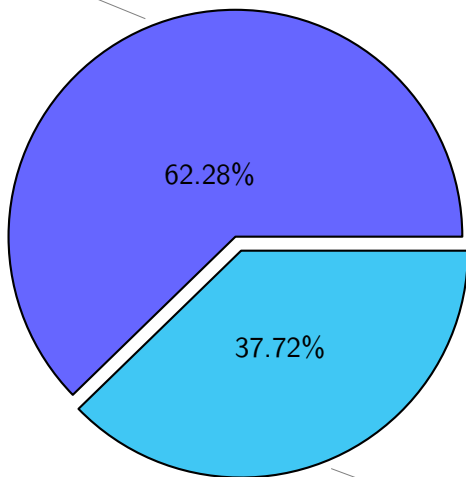

# NS9039K restart files usage

Total size: 153.36T

# NS9039K total compressed

360.42T compressed

Total size: 578.67T

218.25T uncompressed