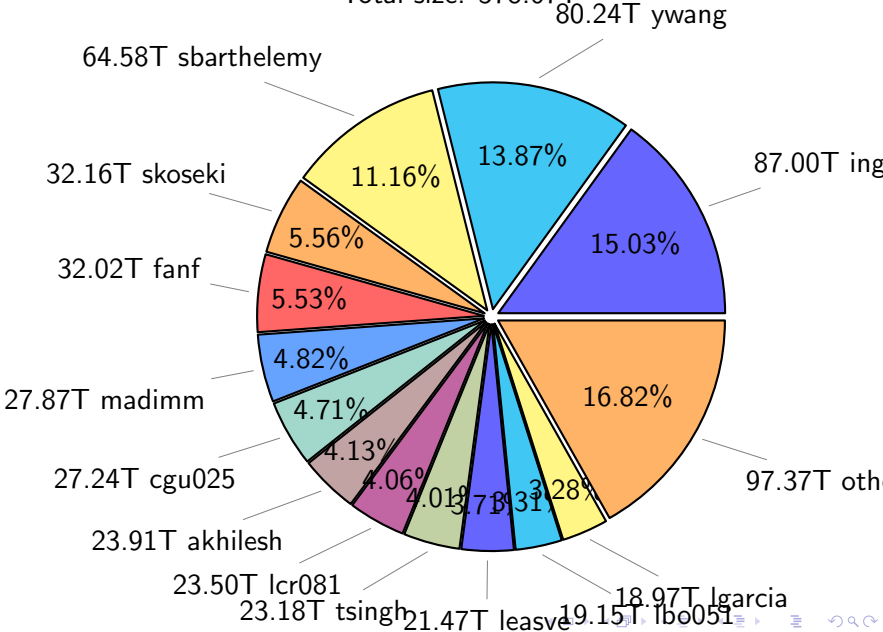

# NS9039K disk usage

January 1, 2023

notes:

- ▶ Excluded directories: ".snapshot", ".afm", ".ptrash".
- ▶ Compressed file: file name end with "gz", "bz2", "tar", "zip" and NETCDF4 "nc"
- ▶ Restart files: path contains '/rest/'
- ▶ History files: path contains '/hist/'
- ▶ Items <3 % will be count as 'others'.
- ▶ Additional hard links are excluded.
- ▶ Monthly report: disk\_ns9039k\_YYYYMMDD.pdf
- ▶ Latest report: latest.pdf
- ▶ Ignored directories due to permission denied: filelist\_classfy.err.txt
- ▶ Summary table: sizeTable.txt

# NS9039K total disk usage

Total size: 578.67T