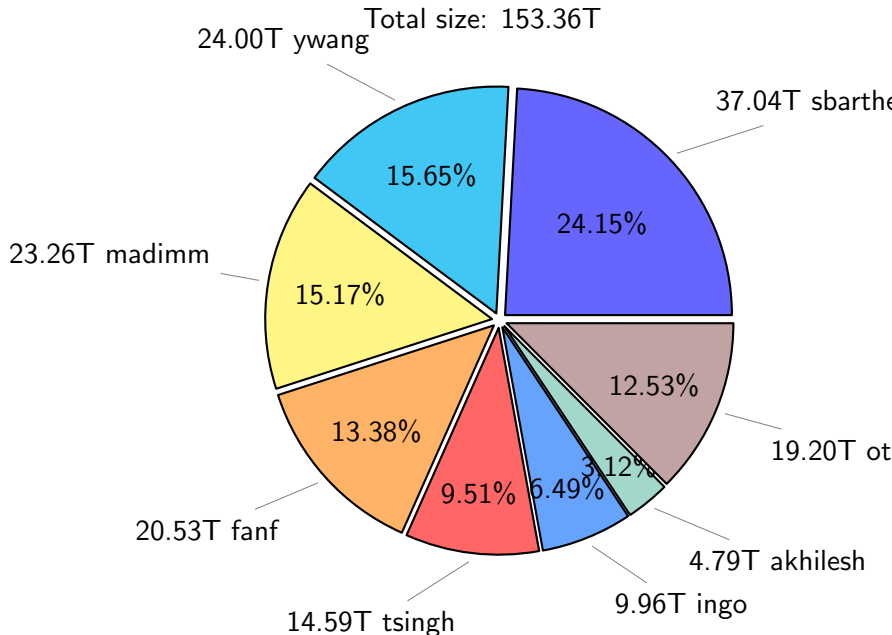

# NS9039K total disk usage

Total size: 578.67T

## NS9039K file types usage

# NS9039K history files usage

# NS9039K restart files usage

Total size: 153.36T