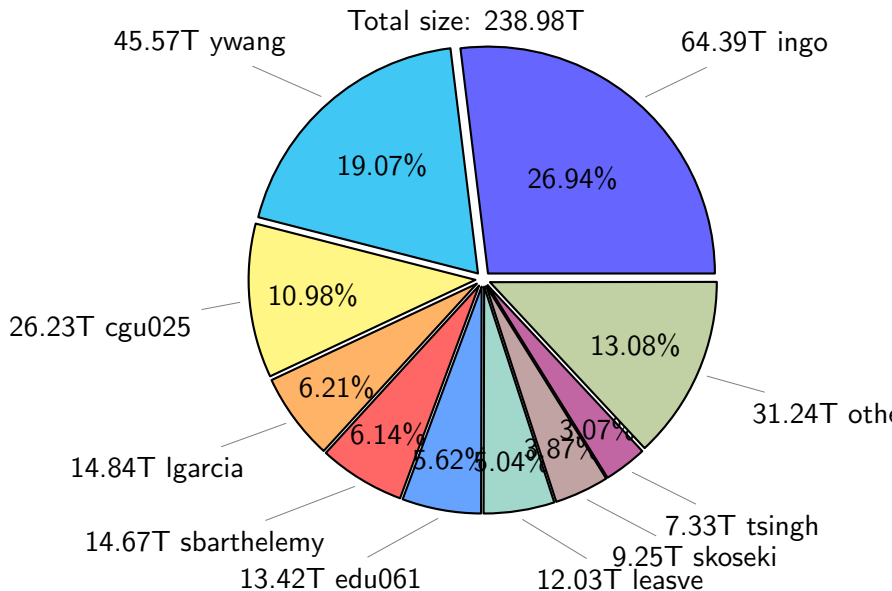

# NS9039K total disk usage

Total size: 578.67T

## NS9039K file types usage

# NS9039K history files usage

# NS9039K uncompressed files usage

Total size: 218.25T

NS9039K NorCPM/cases/\*

No data

NS9039K shared/\*

No data