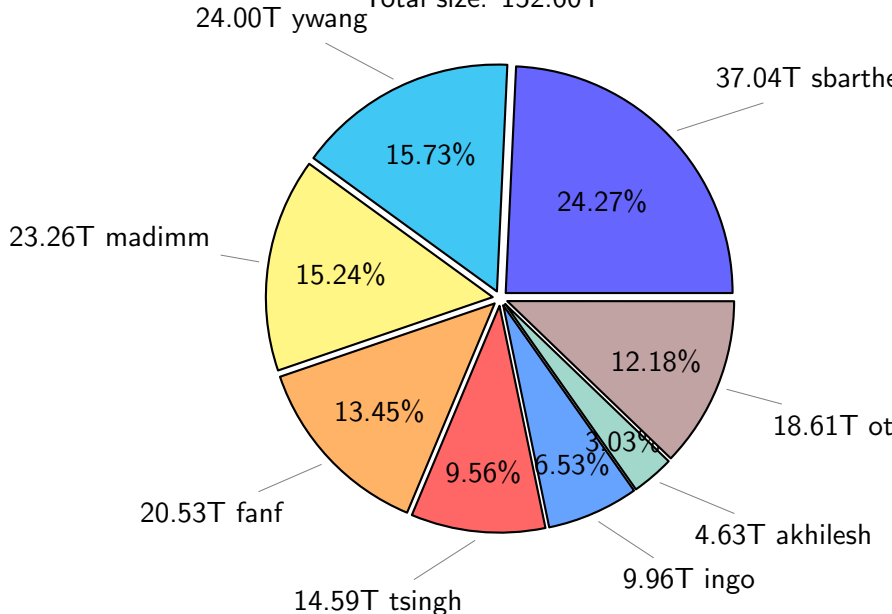

NS9039K total disk usage

Total size: 590.18T
86.92T ingo

NS9039K file types usage

NS9039K history files usage

NS9039K restart files usage

Total size: 152.60T

NS9039K misc files usage

Total size: 183.87T

NS9039K total compressed

Total size: 590.18T

373.04T compressed

217.14T uncompressed

NS9039K uncompressed files usage

Total size: 217.14T

NS9039K NorCPM/cases/*

No data