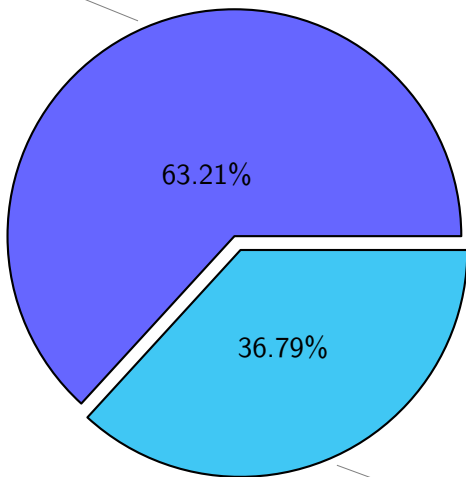

NS9039K total disk usage

Total size: 590.18T
86.92T ingo

NS9039K file types usage

NS9039K history files usage

NS9039K restart files usage

Total size: 152.60T

NS9039K misc files usage

Total size: 183.87T

NS9039K total compressed

Total size: 590.18T

373.04T compressed

217.14T uncompressed

NS9039K uncompressed files usage

Total size: 217.14T

NS9039K NorCPM/cases/*

No data