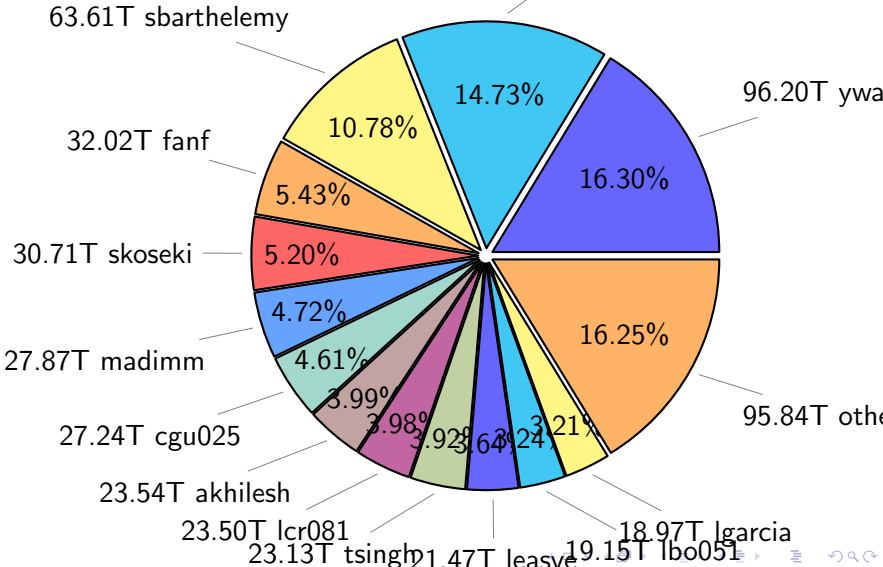

NS9039K disk usage

December 4, 2022

notes:

- ▶ Excluded directories: ".snapshot", ".afm", ".ptrash".
- ▶ Compressed file: file name end with "gz", "bz2", "tar", "zip" and NETCDF4 "nc"
- ▶ Restart files: path contains '/rest/'
- ▶ History files: path contains '/hist/'
- ▶ Items <3 % will be count as 'others'.
- ▶ Additional hard links are excluded.
- ▶ Monthly report: disk_ns9039k_YYYYMMDD.pdf
- ▶ Latest report: latest.pdf
- ▶ Ignored directories due to permission denied: filelist_classfy.err.txt
- ▶ Summary table: sizeTable.txt

NS9039K total disk usage

Total size: 590.18T
86.92T ingo

NS9039K file types usage

NS9039K history files usage

NS9039K restart files usage

Total size: 152.60T

NS9039K misc files usage

Total size: 183.87T

NS9039K total compressed

Total size: 590.18T

373.04T compressed

217.14T uncompressed

NS9039K uncompressed files usage

Total size: 217.14T

NS9039K NorCPM/cases/*

No data