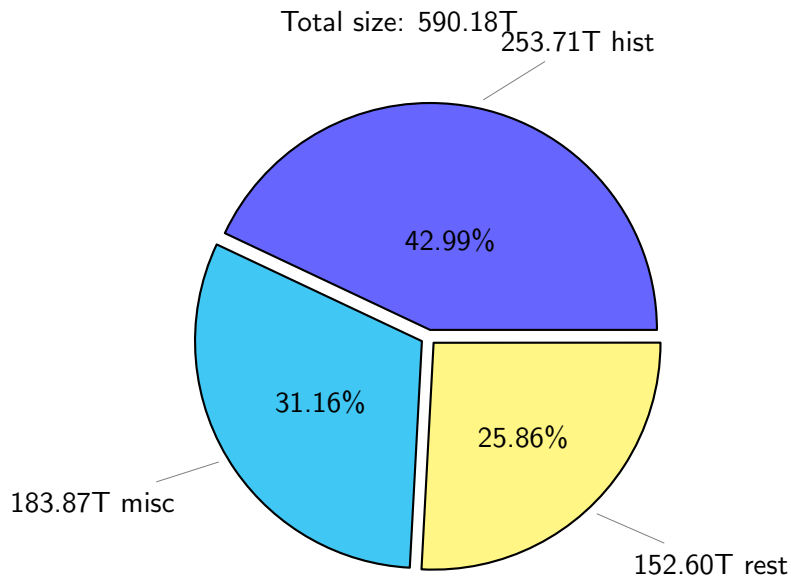

NS9039K disk usage

December 4, 2022

notes:

- ▶ Excluded directories: ".snapshot", ".afm", ".ptrash".
- ▶ Compressed file: file name end with "gz", "bz2", "tar", "zip" and NETCDF4 "nc"
- ▶ Restart files: path contains '/rest/'
- ▶ History files: path contains '/hist/'
- ▶ Items <3 % will be count as 'others'.
- ▶ Additional hard links are excluded.
- ▶ Monthly report: disk_ns9039k_YYYYMMDD.pdf
- ▶ Latest report: latest.pdf
- ▶ Ignored directories due to permission denied: filelist_classfy.err.txt
- ▶ Summary table: sizeTable.txt

NS9039K total disk usage

Total size: 590.18T
86.92T ingo

NS9039K file types usage

NS9039K history files usage

NS9039K restart files usage

Total size: 152.60T

NS9039K misc files usage

Total size: 183.87T

NS9039K total compressed

Total size: 590.18T

373.04T compressed

217.14T uncompressed

NS9039K uncompressed files usage

Total size: 217.14T

NS9039K NorCPM/cases/*

No data