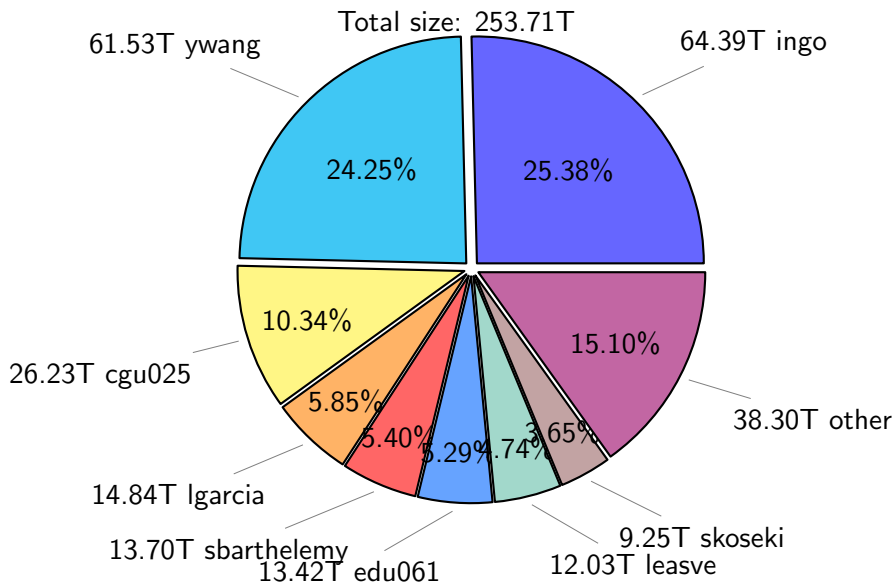

NS9039K total disk usage

Total size: 590.18T
86.92T ingo

NS9039K file types usage

NS9039K history files usage

NS9039K restart files usage

Total size: 152.60T

NS9039K misc files usage

Total size: 183.87T

NS9039K total compressed

Total size: 590.18T

373.04T compressed

217.14T uncompressed

NS9039K uncompressed files usage

Total size: 217.14T

NS9039K NorCPM/cases/*

No data

NS9039K shared/*

No data