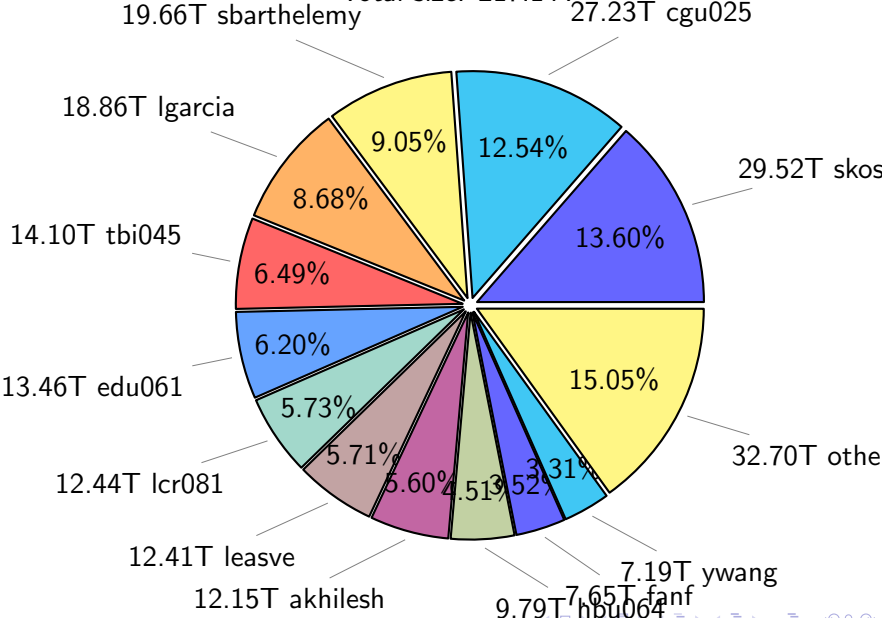

NS9039K total disk usage

Total size: 590.18T
86.92T ingo

NS9039K file types usage

NS9039K history files usage

NS9039K restart files usage

Total size: 152.60T

NS9039K misc files usage

Total size: 183.87T

NS9039K total compressed

Total size: 590.18T

373.04T compressed

217.14T uncompressed

NS9039K uncompressed files usage

Total size: 217.14T

NS9039K NorCPM/cases/*

No data

NS9039K shared/*

No data