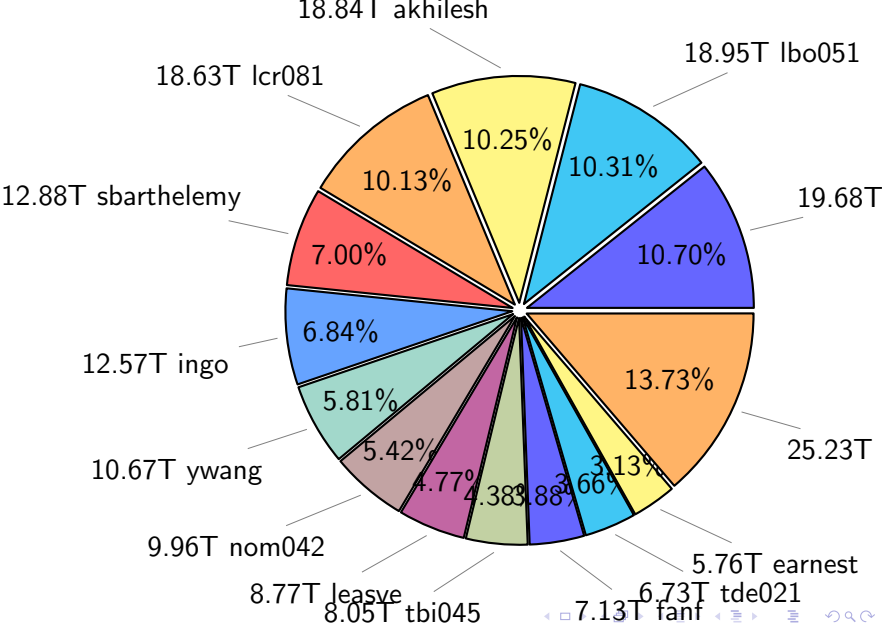

NS9039K total disk usage

Total size: 590.18T
86.92T ingo

NS9039K file types usage

NS9039K history files usage

NS9039K restart files usage

Total size: 152.60T

NS9039K misc files usage

Total size: 183.87T

NS9039K total compressed

Total size: 590.18T

373.04T compressed

217.14T uncompressed

NS9039K uncompressed files usage

Total size: 217.14T

NS9039K NorCPM/cases/*

No data

NS9039K shared/*

No data