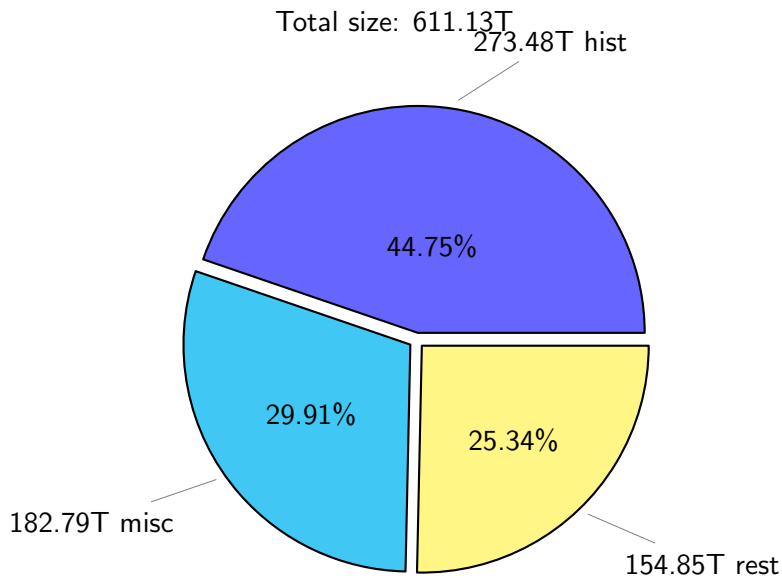

NS9039K disk usage

October 9, 2022

notes:

- ▶ Excluded directories: ".snapshot", ".afm", ".ptrash".
- ▶ Compressed file: file name end with "gz", "bz2", "tar", "zip" and NETCDF4 "nc"
- ▶ Restart files: path contains '/rest/'
- ▶ History files: path contains '/hist/'
- ▶ Items <3 % will be count as 'others'.
- ▶ Additional hard links are excluded.
- ▶ Monthly report: disk_ns9039k_YYYYMMDD.pdf
- ▶ Latest report: latest.pdf
- ▶ Ignored directories due to permission denied: filelist_classfy.err.txt
- ▶ Summary table: sizeTable.txt

NS9039K total disk usage

Total size: 611.13T
95.33T ywang

NS9039K file types usage

NS9039K history files usage

Total size: 273.48T

NS9039K restart files usage

Total size: 154.85T

NS9039K misc files usage

Total size: 182.79T

NS9039K total compressed

387.58T compressed Total size: 611.13T

223.55T uncompressed

NS9039K uncompressed files usage

Total size: 223.55T

NS9039K NorCPM/cases/*

No data