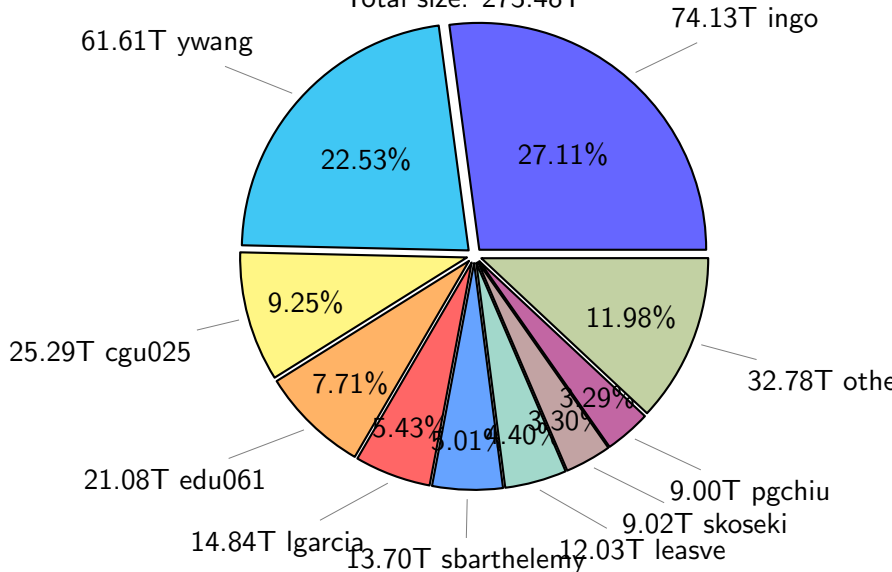

NS9039K total disk usage

Total size: 611.13T
95.33T ywang

NS9039K file types usage

NS9039K history files usage

Total size: 273.48T

NS9039K restart files usage

Total size: 154.85T

NS9039K misc files usage

Total size: 182.79T

NS9039K total compressed

387.58T compressed Total size: 611.13T

223.55T uncompressed

NS9039K uncompressed files usage

Total size: 223.55T

NS9039K NorCPM/cases/*

No data

NS9039K shared/*

No data