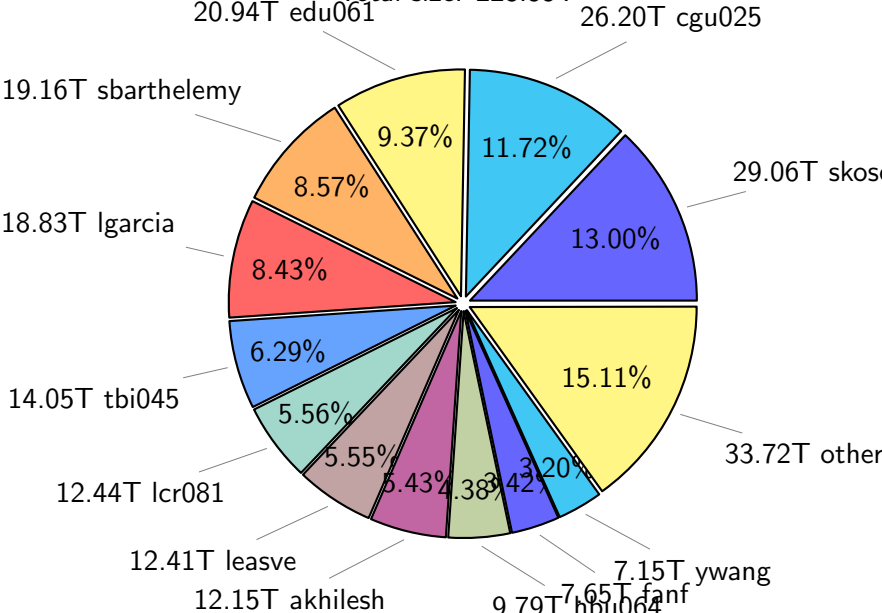

NS9039K total disk usage

Total size: 611.13T
95.33T ywang

NS9039K file types usage

NS9039K history files usage

Total size: 273.48T

NS9039K restart files usage

Total size: 154.85T

NS9039K misc files usage

Total size: 182.79T

NS9039K total compressed

387.58T compressed Total size: 611.13T

223.55T uncompressed

NS9039K uncompressed files usage

Total size: 223.55T

NS9039K NorCPM/cases/*

No data

NS9039K shared/*

No data