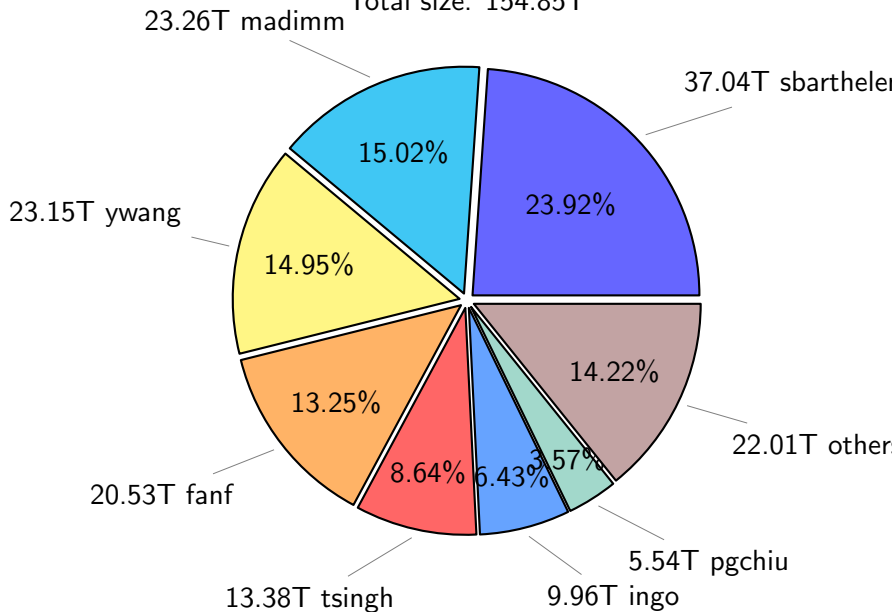

NS9039K total disk usage

Total size: 611.13T
95.33T ywang

NS9039K file types usage

NS9039K history files usage

Total size: 273.48T

NS9039K restart files usage

Total size: 154.85T

NS9039K misc files usage

Total size: 182.79T

NS9039K total compressed

387.58T compressed Total size: 611.13T

223.55T uncompressed

NS9039K uncompressed files usage

Total size: 223.55T

NS9039K NorCPM/cases/*

No data

NS9039K shared/*

No data