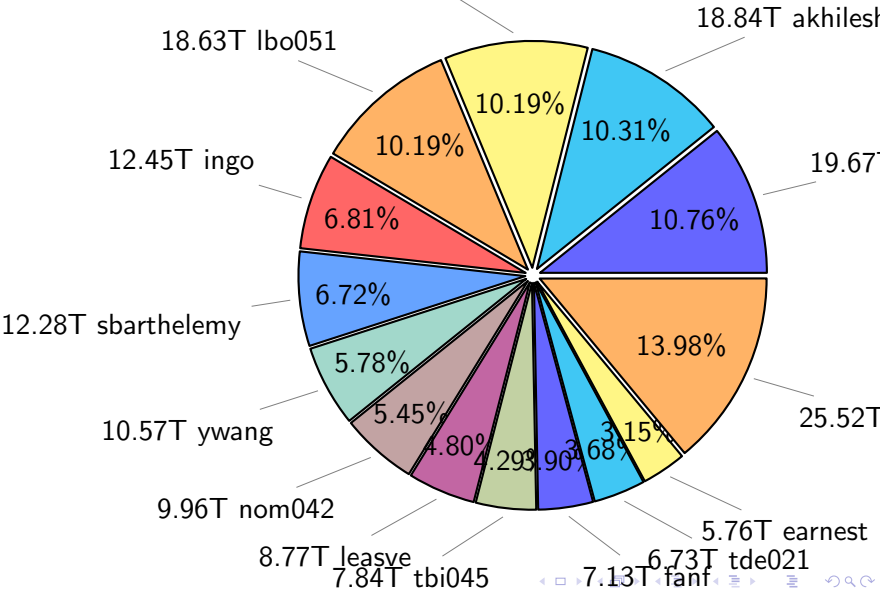

NS9039K total disk usage

Total size: 611.13T
95.33T ywang

NS9039K file types usage

NS9039K history files usage

Total size: 273.48T

NS9039K restart files usage

Total size: 154.85T

NS9039K misc files usage

Total size: 182.79T

NS9039K total compressed

387.58T compressed Total size: 611.13T

223.55T uncompressed

NS9039K uncompressed files usage

Total size: 223.55T

NS9039K NorCPM/cases/*

No data

NS9039K shared/*

No data