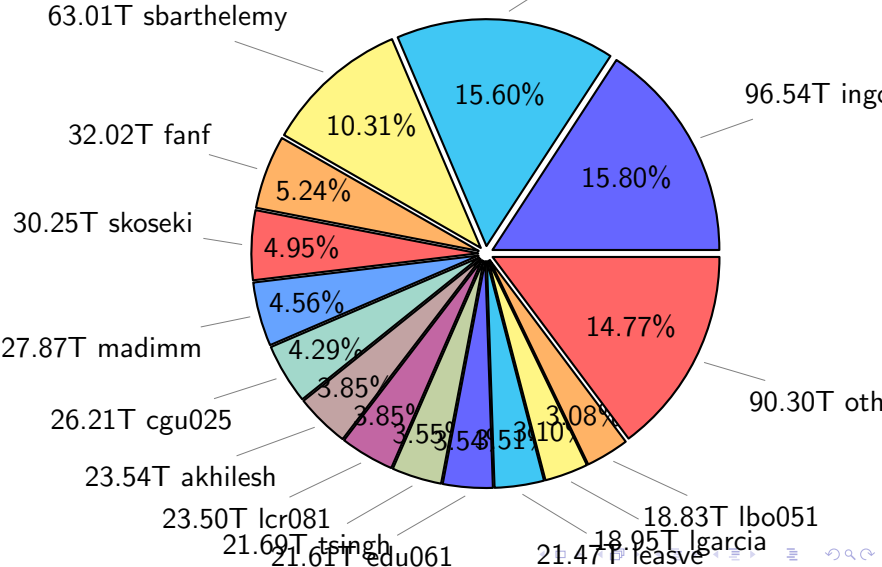

NS9039K disk usage

October 9, 2022

notes:

- ▶ Excluded directories: ".snapshot", ".afm", ".ptrash".
- ▶ Compressed file: file name end with "gz", "bz2", "tar", "zip" and NETCDF4 "nc"
- ▶ Restart files: path contains '/rest/'
- ▶ History files: path contains '/hist/'
- ▶ Items <3 % will be count as 'others'.
- ▶ Additional hard links are excluded.
- ▶ Monthly report: disk_ns9039k_YYYYMMDD.pdf
- ▶ Latest report: latest.pdf
- ▶ Ignored directories due to permission denied: filelist_classfy.err.txt
- ▶ Summary table: sizeTable.txt

NS9039K total disk usage

Total size: 611.13T
95.33T ywang

NS9039K file types usage

NS9039K history files usage

Total size: 273.48T

NS9039K restart files usage

Total size: 154.85T

NS9039K misc files usage

Total size: 182.79T

NS9039K total compressed

387.58T compressed Total size: 611.13T

223.55T uncompressed

NS9039K uncompressed files usage

Total size: 223.55T

NS9039K NorCPM/cases/*

No data