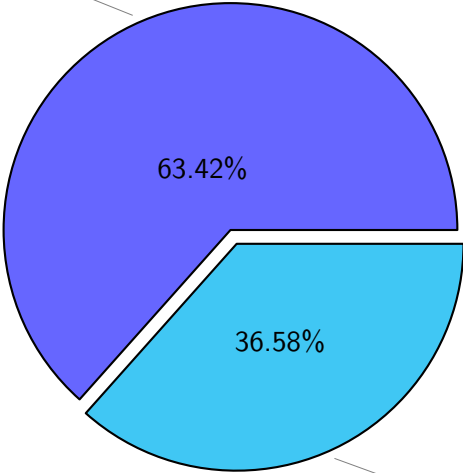

NS9039K total disk usage

Total size: 611.13T
95.33T ywang

NS9039K file types usage

NS9039K history files usage

Total size: 273.48T

NS9039K restart files usage

Total size: 154.85T

NS9039K misc files usage

Total size: 182.79T

NS9039K total compressed

387.58T compressed Total size: 611.13T

223.55T uncompressed

NS9039K uncompressed files usage

Total size: 223.55T

NS9039K NorCPM/cases/*

No data