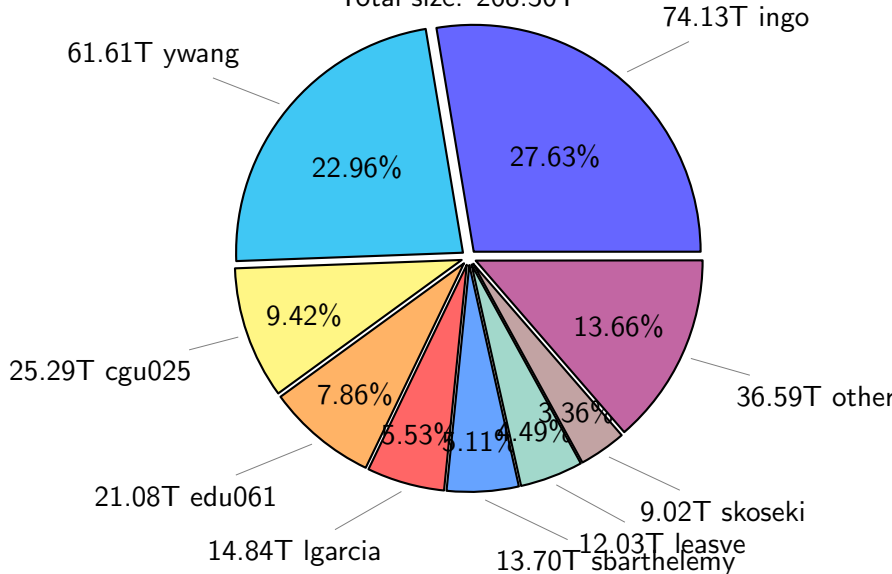

NS9039K total disk usage

Total size: 604.42T

95.29T ywang

NS9039K file types usage

NS9039K history files usage

Total size: 268.30T

NS9039K restart files usage

Total size: 154.85T

NS9039K misc files usage

Total size: 181.27T

NS9039K total compressed

381.02T compressed

Total size: 604.42T

223.39T uncompressed

NS9039K uncompressed files usage

Total size: 223.39T