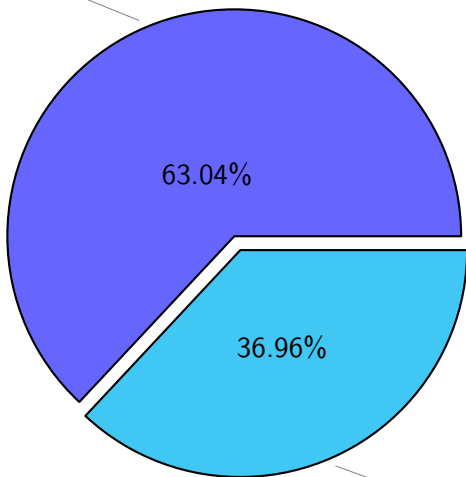

NS9039K total disk usage

Total size: 604.42T

95.29T ywang

NS9039K file types usage

NS9039K history files usage

Total size: 268.30T

NS9039K restart files usage

Total size: 154.85T

NS9039K misc files usage

Total size: 181.27T

NS9039K total compressed

381.02T compressed

Total size: 604.42T

223.39T uncompressed

NS9039K uncompressed files usage

Total size: 223.39T