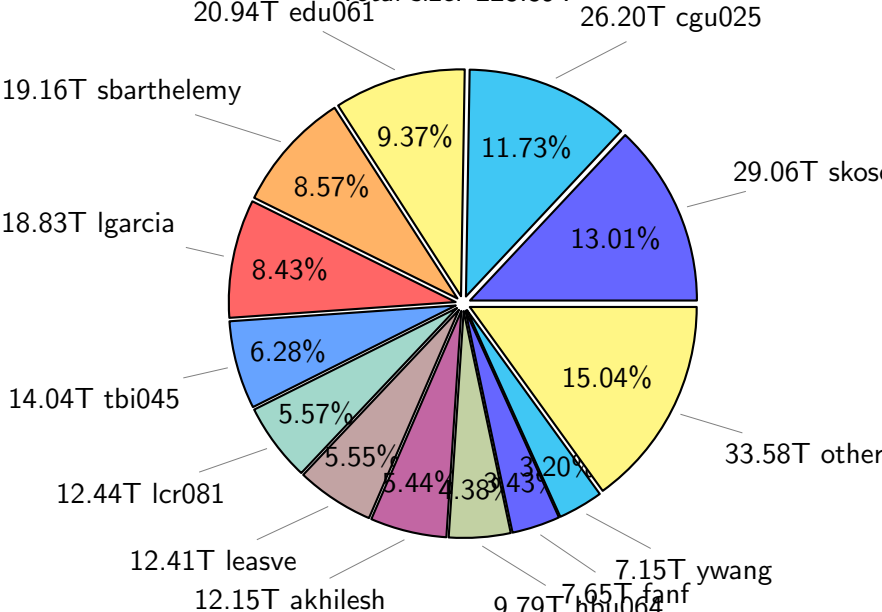

NS9039K total disk usage

Total size: 604.42T

95.29T ywang

NS9039K file types usage

NS9039K history files usage

Total size: 268.30T

NS9039K restart files usage

Total size: 154.85T

NS9039K misc files usage

Total size: 181.27T

NS9039K total compressed

381.02T compressed

Total size: 604.42T

223.39T uncompressed

NS9039K uncompressed files usage

Total size: 223.39T