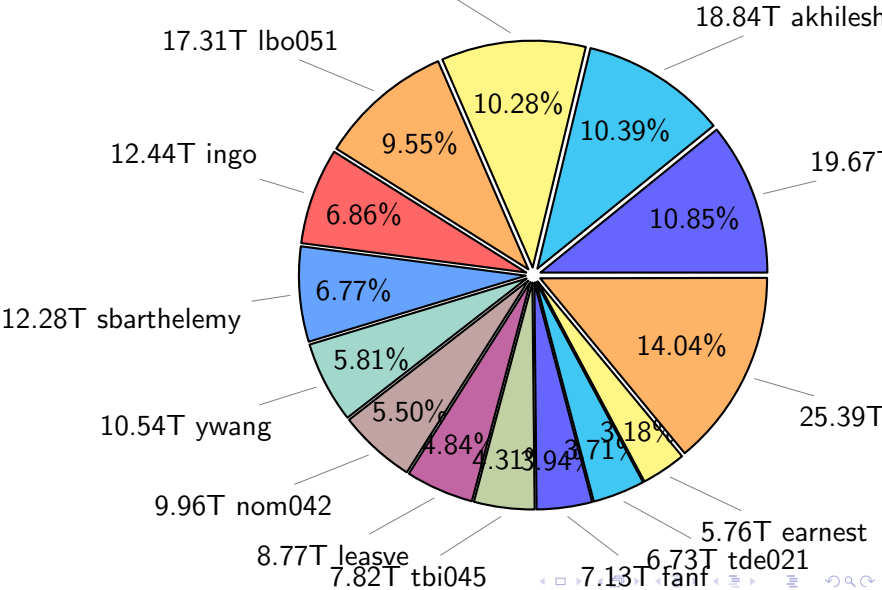

NS9039K total disk usage

Total size: 604.42T

95.29T ywang

NS9039K file types usage

NS9039K history files usage

Total size: 268.30T

NS9039K restart files usage

Total size: 154.85T

NS9039K misc files usage

Total size: 181.27T

NS9039K total compressed

381.02T compressed

Total size: 604.42T

223.39T uncompressed

NS9039K uncompressed files usage

Total size: 223.39T