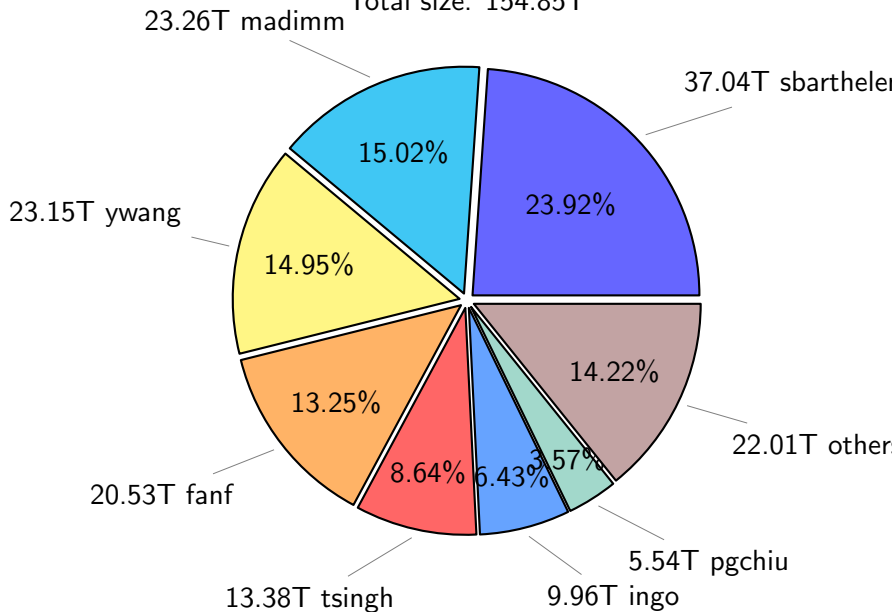

NS9039K total disk usage

Total size: 604.42T

95.29T ywang

NS9039K file types usage

NS9039K history files usage

Total size: 268.30T

NS9039K restart files usage

Total size: 154.85T

NS9039K misc files usage

Total size: 181.27T

NS9039K total compressed

381.02T compressed

Total size: 604.42T

223.39T uncompressed

NS9039K uncompressed files usage

Total size: 223.39T