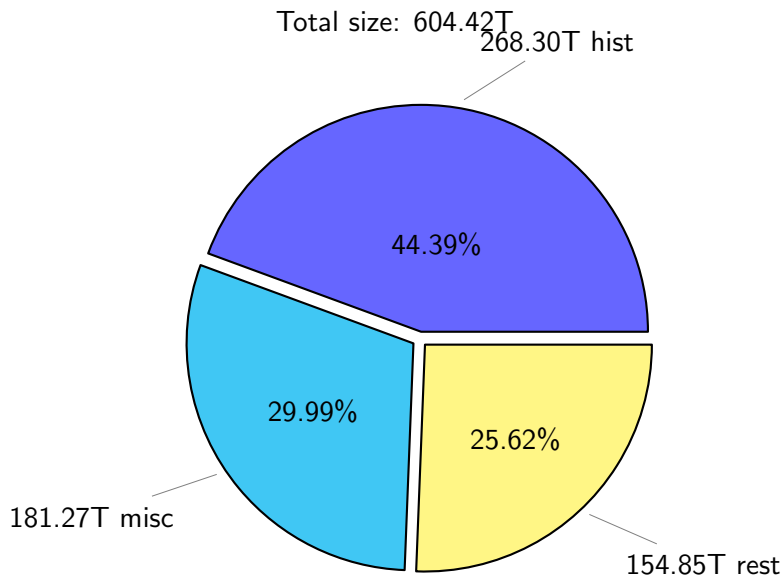

NS9039K disk usage

September 11, 2022

notes:

- ▶ Excluded directories: ".snapshot", ".afm", ".ptrash".
- ▶ Compressed file: file name end with "gz", "bz2", "tar", "zip" and NETCDF4 "nc"
- ▶ Restart files: path contains '/rest/'
- ▶ History files: path contains '/hist/'
- ▶ Items <3 % will be count as 'others'.
- ▶ Additional hard links are excluded.
- ▶ Monthly report: disk_ns9039k_YYYYMMDD.pdf
- ▶ Latest report: latest.pdf
- ▶ Ignored directories due to permission denied: filelist_classfy.err.txt
- ▶ Summary table: sizeTable.txt

NS9039K total disk usage

Total size: 604.42T

95.29T ywang

NS9039K file types usage

NS9039K history files usage

Total size: 268.30T

NS9039K restart files usage

Total size: 154.85T

NS9039K misc files usage

Total size: 181.27T

NS9039K total compressed

381.02T compressed

Total size: 604.42T

223.39T uncompressed

NS9039K uncompressed files usage

Total size: 223.39T