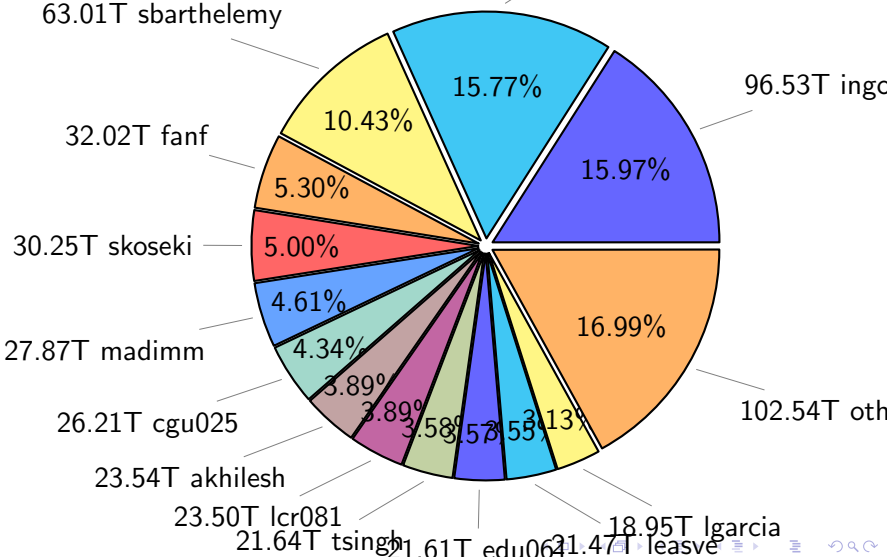

NS9039K disk usage

September 11, 2022

notes:

- ▶ Excluded directories: ".snapshot", ".afm", ".ptrash".
- ▶ Compressed file: file name end with "gz", "bz2", "tar", "zip" and NETCDF4 "nc"
- ▶ Restart files: path contains '/rest/'
- ▶ History files: path contains '/hist/'
- ▶ Items <3 % will be count as 'others'.
- ▶ Additional hard links are excluded.
- ▶ Monthly report: disk_ns9039k_YYYYMMDD.pdf
- ▶ Latest report: latest.pdf
- ▶ Ignored directories due to permission denied: filelist_classfy.err.txt
- ▶ Summary table: sizeTable.txt

NS9039K total disk usage

Total size: 604.42T

95.29T ywang

NS9039K file types usage

NS9039K history files usage

Total size: 268.30T

NS9039K restart files usage

Total size: 154.85T

NS9039K misc files usage

Total size: 181.27T

NS9039K total compressed

381.02T compressed

Total size: 604.42T

223.39T uncompressed

NS9039K uncompressed files usage

Total size: 223.39T