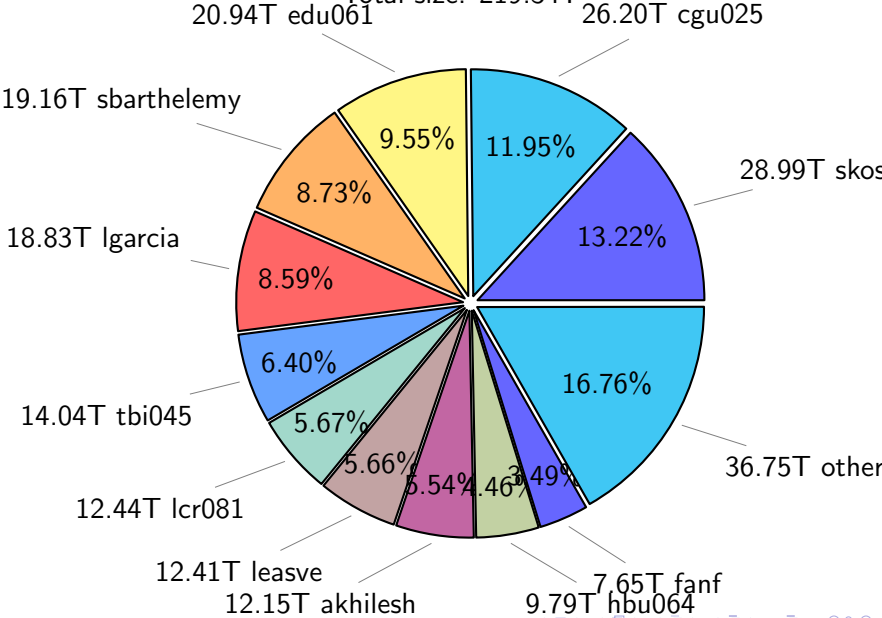

# NS9039K total compressed

367.90T compressed

Total size: 587.24T

219.34T uncompressed

# NS9039K uncompressed files usage

Total size: 219.34T

NS9039K NorCPM/cases/\*

No data

NS9039K shared/\*

No data