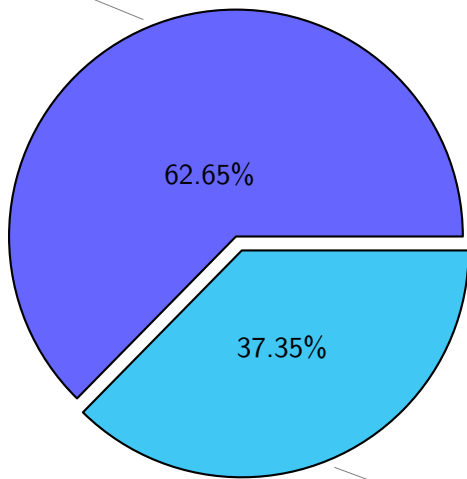

# NS9039K misc files usage

Total size: 178.91T  
18.63T lcr081

# NS9039K total compressed

367.90T compressed

Total size: 587.24T

219.34T uncompressed