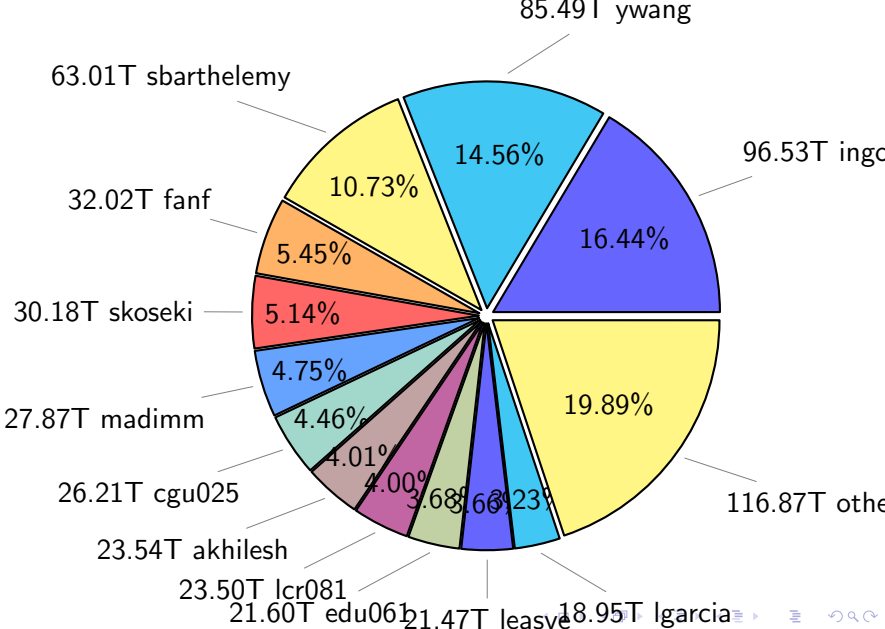

# NS9039K disk usage

August 28, 2022

notes:

- ▶ Excluded directories: ".snapshot", ".afm", ".ptrash".
- ▶ Compressed file: file name end with "gz", "bz2", "tar", "zip" and NETCDF4 "nc"
- ▶ Restart files: path contains '/rest/'
- ▶ History files: path contains '/hist/'
- ▶ Items <3 % will be count as 'others'.
- ▶ Additional hard links are excluded.
- ▶ Monthly report: disk\_ns9039k\_YYYYMMDD.pdf
- ▶ Latest report: latest.pdf
- ▶ Ignored directories due to permission denied: filelist\_classfy.err.txt
- ▶ Summary table: sizeTable.txt

# NS9039K total disk usage

Total size: 587.24T

# NS9039K history files usage

Total size: 246.99T

74.13T ingo

40.59T ywang

10.24%

25.29T cgu025

8.54%

21.08T edu061