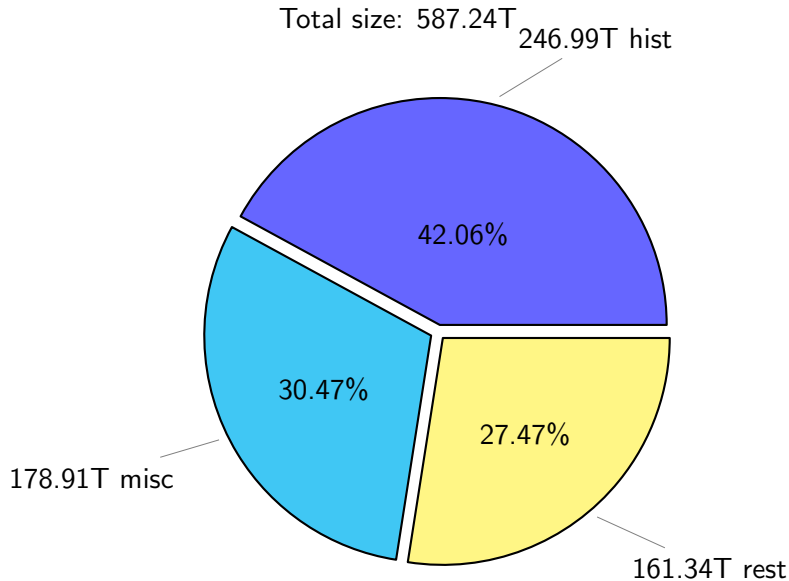

# NS9039K total disk usage

Total size: 587.24T

# NS9039K history files usage

Total size: 246.99T

74.13T ingo

40.59T ywang

10.24%

25.29T cgu025

8.54%

21.08T edu061

# NS9039K total compressed

367.90T compressed

Total size: 587.24T

219.34T uncompressed

# NS9039K uncompressed files usage

Total size: 219.34T

NS9039K NorCPM/cases/\*

No data

NS9039K shared/\*

No data