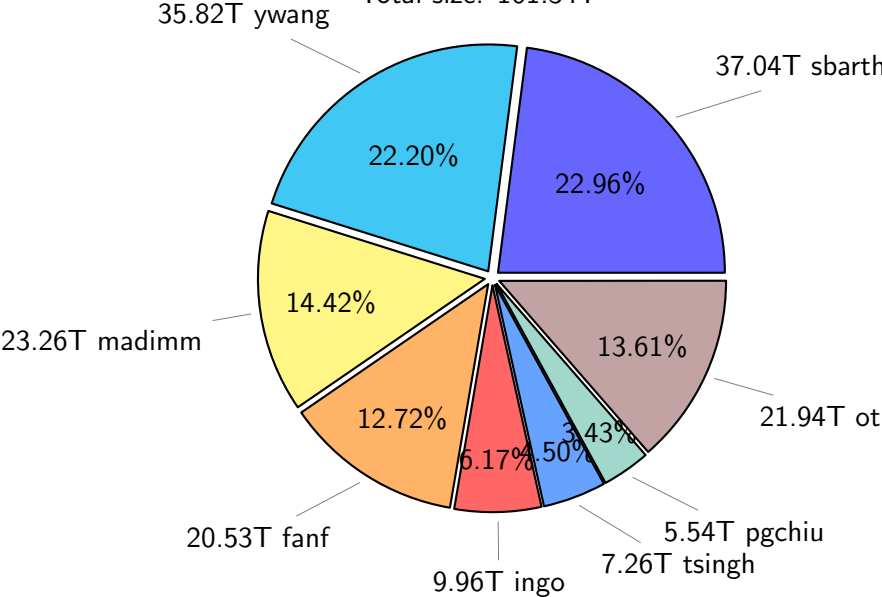

# NS9039K history files usage

Total size: 246.99T

74.13T ingo

40.59T ywang

10.24%

25.29T cgu025

8.54%

21.08T edu061

6.01%

14.84T lgarcia

13.70T sbarthelemy

5.55%

9.02T skoseki

12.03T leave

3.65%

36.30T other

# NS9039K restart files usage

Total size: 161.34T