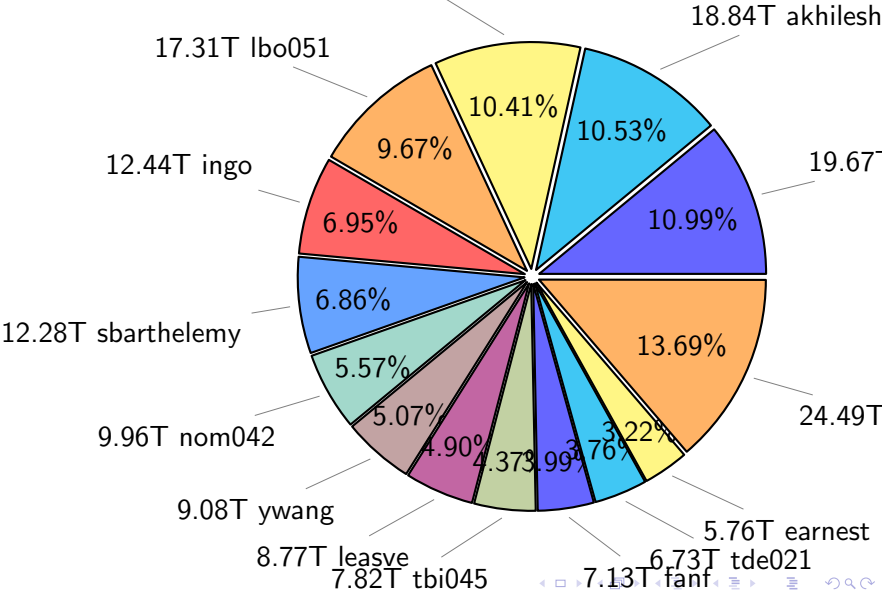

NS9039K misc files usage

Total size: 178.91T
18.63T lcr081