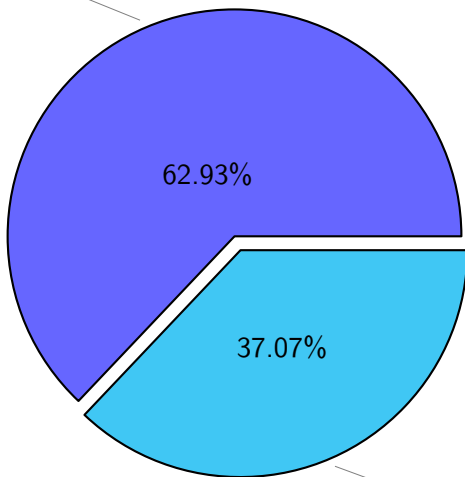

NS9039K total compressed

369.11T compressed   Total size: 586.56T

217.46T uncompressed