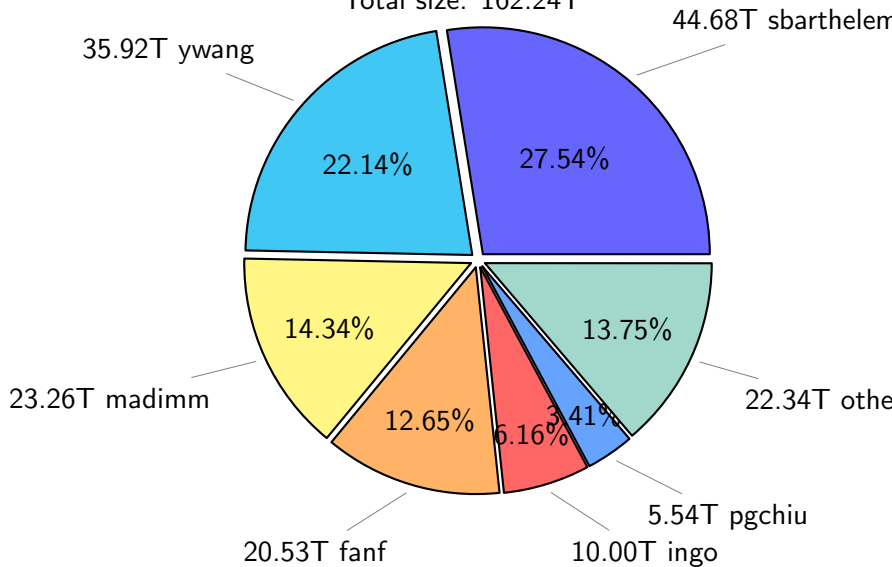

# NS9039K history files usage

Total size: 246.89T

74.13T ingo

40.92T ywang

16.57%

30.03%

9.86%

24.34T cgu025

8.96%

12.57%

31.07T oth

22.11T lgarcia

7.93%

5.54%

5.87%

3.65%

9.02T skoseki

19.58T edu061

13.68T sbarthelemy

12.03T leasve

# NS9039K restart files usage

Total size: 162.24T