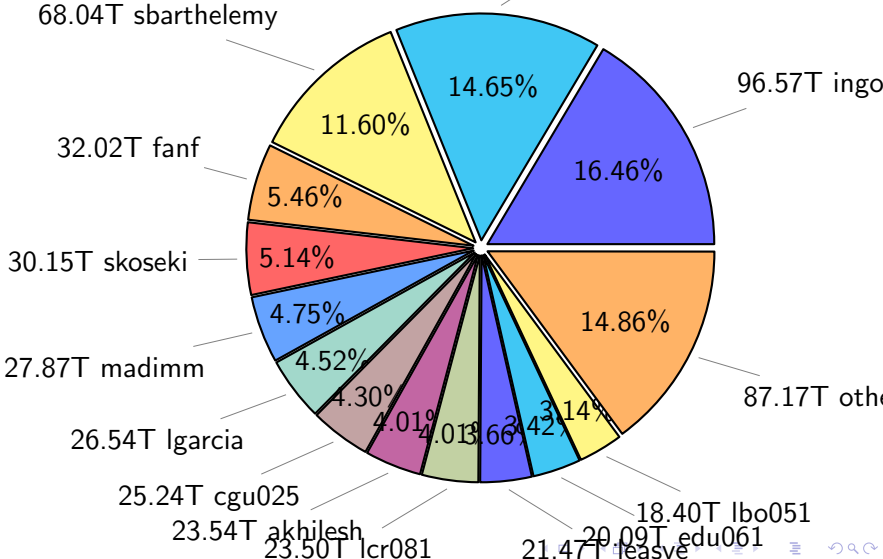

# NS9039K disk usage

July 25, 2022

notes:

- ▶ Excluded directories: ".snapshot", ".afm", ".ptrash".
- ▶ Compressed file: file name end with "gz", "bz2", "tar", "zip" and NETCDF4 "nc"
- ▶ Restart files: path contains '/rest/'
- ▶ History files: path contains '/hist/'
- ▶ Items <3 % will be count as 'others'.
- ▶ Additional hard links are excluded.
- ▶ Monthly report: disk\_ns9039k\_YYYYMMDD.pdf
- ▶ Latest report: latest.pdf
- ▶ Ignored directories due to permission denied: filelist\_classfy.err.txt
- ▶ Summary table: sizeTable.txt

# NS9039K total disk usage

Total size: 586.56T  
85.95T ywang

# NS9039K history files usage

Total size: 246.89T

74.13T ingo

40.92T ywang

16.57%

30.03%

9.86%

24.34T cgu025

# NS9039K uncompressed files usage

Total size: 217.46T

NS9039K NorCPM/cases/\*

No data

NS9039K shared/\*

No data