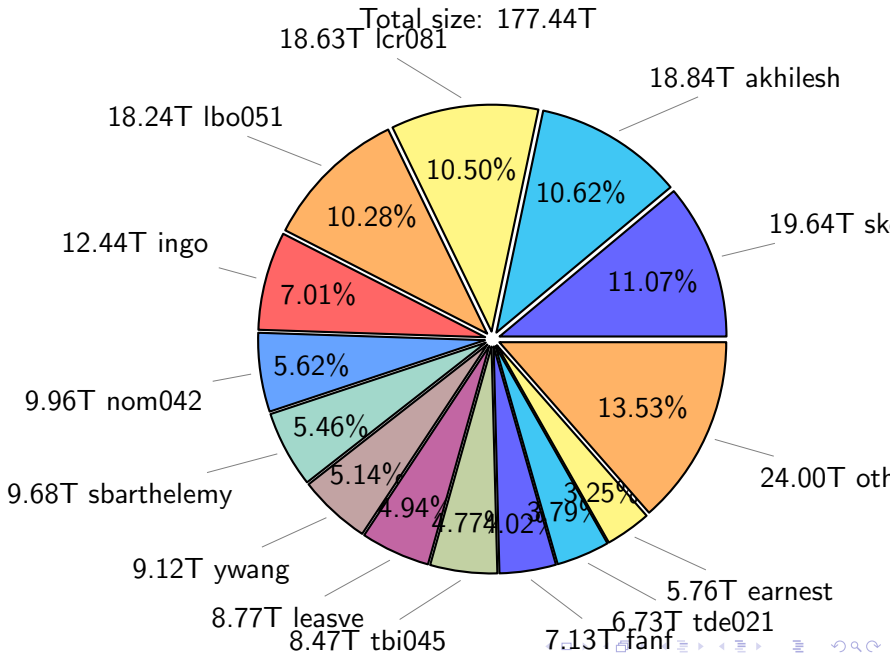

NS9039K misc files usage

Total size: 177.44T