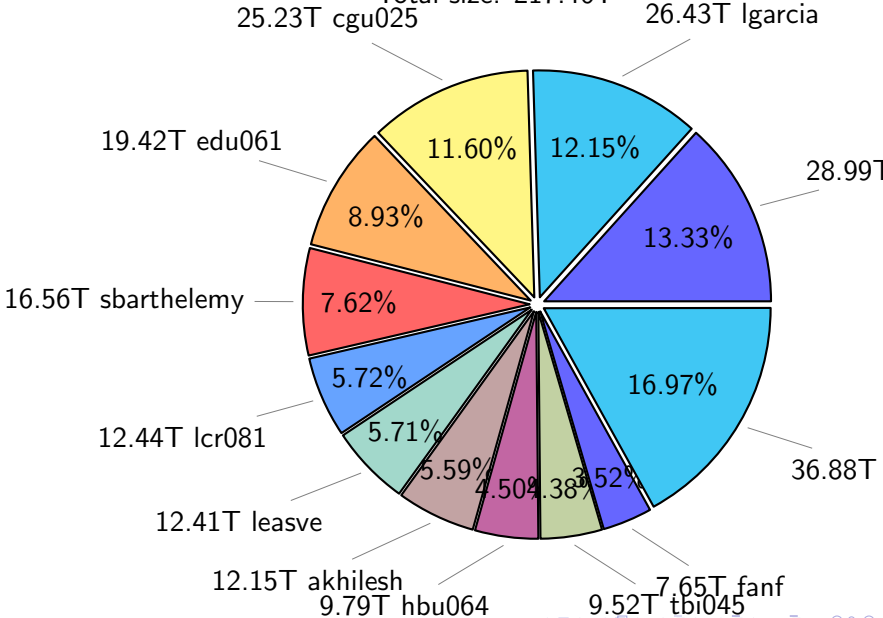

# NS9039K misc files usage

Total size: 177.44T

# NS9039K total compressed

369.11T compressed      Total size: 586.56T

217.46T uncompressed

# NS9039K uncompressed files usage

Total size: 217.46T

NS9039K NorCPM/cases/\*

No data

NS9039K shared/\*

No data