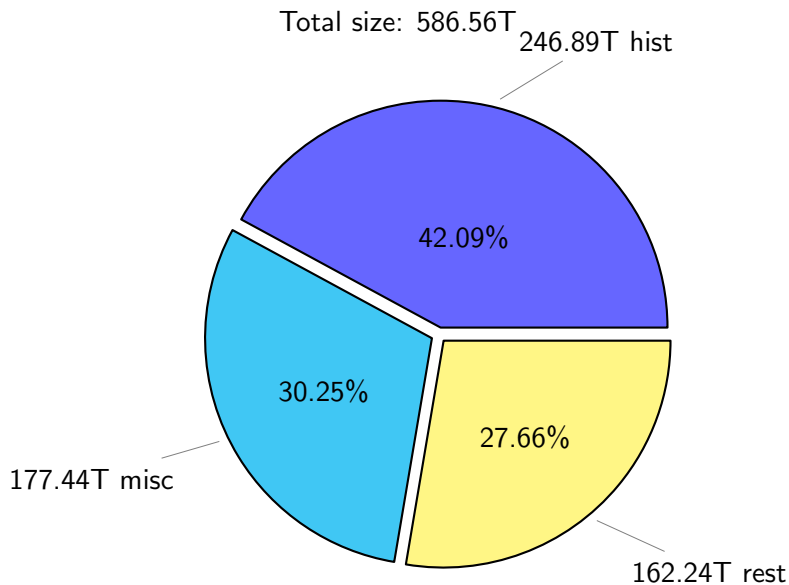

# NS9039K total disk usage

Total size: 586.56T  
85.95T ywang

# NS9039K history files usage

Total size: 246.89T

74.13T ingo

40.92T ywang

16.57%

30.03%

9.86%

24.34T cgu025

# NS9039K misc files usage

Total size: 177.44T

# NS9039K uncompressed files usage

Total size: 217.46T

NS9039K NorCPM/cases/\*

No data

NS9039K shared/\*

No data