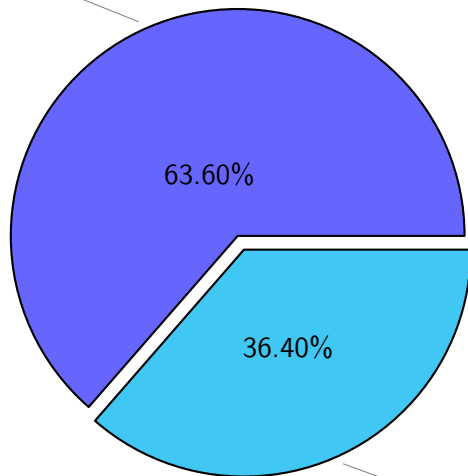

NS9039K total disk usage

Total size: 581.94T
85.95T ywang

NS9039K file types usage

NS9039K history files usage

Total size: 245.72T

NS9039K restart files usage

Total size: 157.59T

NS9039K misc files usage

Total size: 178.63T

NS9039K total compressed

Total size: 581.94T

370.10T compressed

211.84T uncompressed

NS9039K uncompressed files usage

Total size: 211.84T

NS9039K NorCPM/cases/*