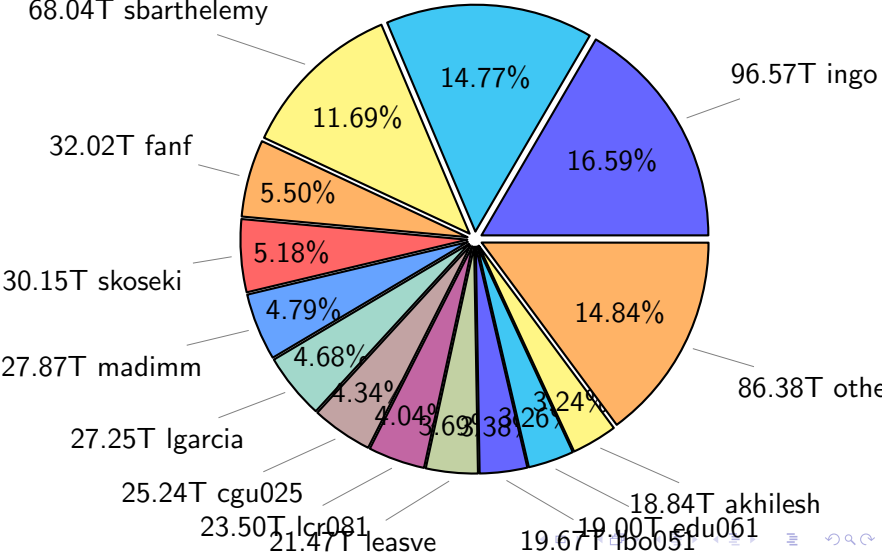

NS9039K disk usage

July 10, 2022

notes:

- ▶ Excluded directories: ".snapshot", ".afm", ".ptrash".
- ▶ Compressed file: file name end with "gz", "bz2", "tar", "zip" and NETCDF4 "nc"
- ▶ Restart files: path contains '/rest/'
- ▶ History files: path contains '/hist/'
- ▶ Items <3 % will be count as 'others'.
- ▶ Additional hard links are excluded.
- ▶ Monthly report: disk_ns9039k_YYYYMMDD.pdf
- ▶ Latest report: latest.pdf
- ▶ Ignored directories due to permission denied: filelist_classfy.err.txt
- ▶ Summary table: sizeTable.txt

NS9039K total disk usage

Total size: 581.94T
85.95T ywang

NS9039K file types usage

NS9039K history files usage

Total size: 245.72T

NS9039K restart files usage

Total size: 157.59T

NS9039K misc files usage

Total size: 178.63T

NS9039K total compressed

Total size: 581.94T

370.10T compressed

211.84T uncompressed

NS9039K uncompressed files usage

Total size: 211.84T

NS9039K NorCPM/cases/*