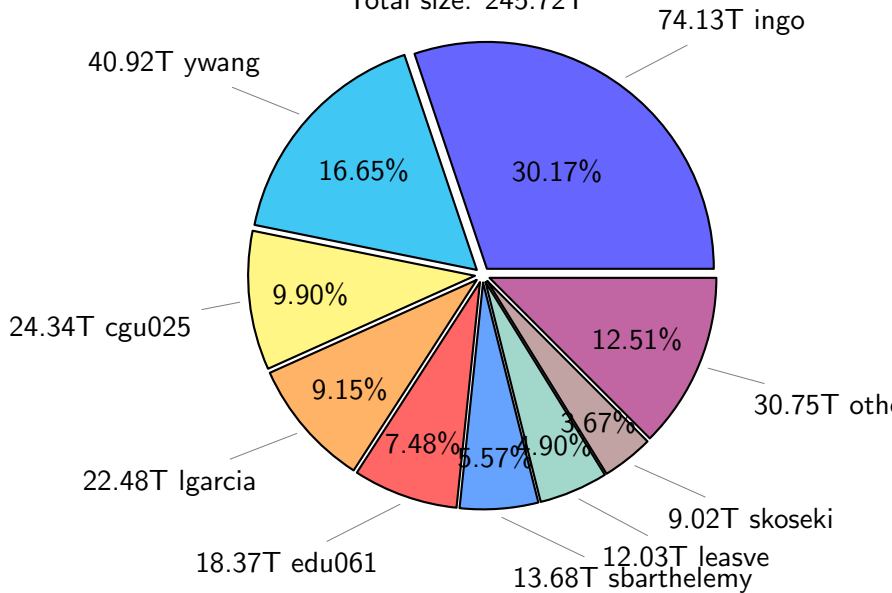

NS9039K total disk usage

Total size: 581.94T
85.95T ywang

NS9039K file types usage

NS9039K history files usage

Total size: 245.72T

NS9039K restart files usage

Total size: 157.59T

NS9039K misc files usage

Total size: 178.63T

NS9039K total compressed

Total size: 581.94T

370.10T compressed

211.84T uncompressed

NS9039K uncompressed files usage

Total size: 211.84T

NS9039K NorCPM/cases/*

No data

NS9039K shared/*

No data