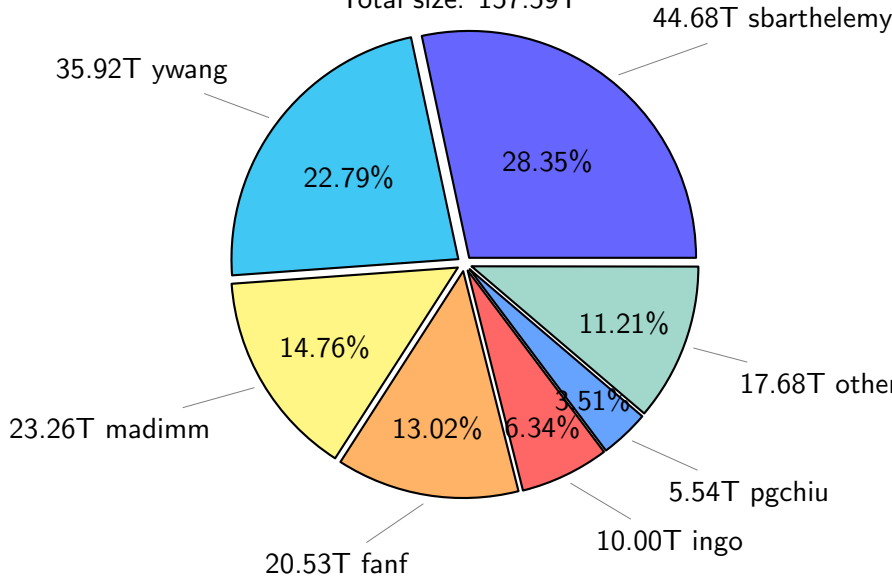

NS9039K total disk usage

Total size: 581.94T
85.95T ywang

NS9039K file types usage

NS9039K history files usage

Total size: 245.72T

NS9039K restart files usage

Total size: 157.59T

NS9039K misc files usage

Total size: 178.63T

NS9039K total compressed

Total size: 581.94T

370.10T compressed

211.84T uncompressed

NS9039K uncompressed files usage

Total size: 211.84T

NS9039K NorCPM/cases/*

No data

NS9039K shared/*

No data