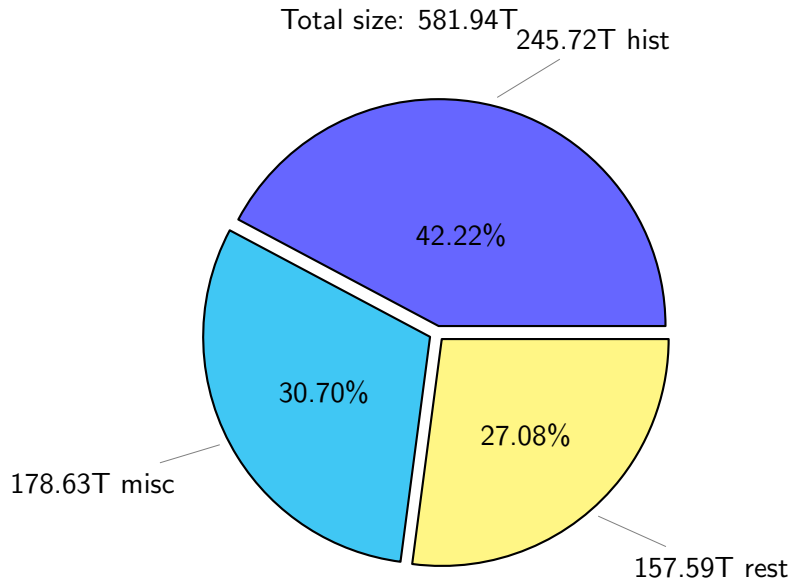

NS9039K disk usage

July 10, 2022

notes:

- ▶ Excluded directories: ".snapshot", ".afm", ".ptrash".
- ▶ Compressed file: file name end with "gz", "bz2", "tar", "zip" and NETCDF4 "nc"
- ▶ Restart files: path contains '/rest/'
- ▶ History files: path contains '/hist/'
- ▶ Items <3 % will be count as 'others'.
- ▶ Additional hard links are excluded.
- ▶ Monthly report: disk_ns9039k_YYYYMMDD.pdf
- ▶ Latest report: latest.pdf
- ▶ Ignored directories due to permission denied: filelist_classfy.err.txt
- ▶ Summary table: sizeTable.txt

NS9039K total disk usage

Total size: 581.94T
85.95T ywang

NS9039K file types usage

NS9039K history files usage

Total size: 245.72T

NS9039K restart files usage

Total size: 157.59T

NS9039K misc files usage

Total size: 178.63T

NS9039K total compressed

Total size: 581.94T

370.10T compressed

211.84T uncompressed

NS9039K uncompressed files usage

Total size: 211.84T

NS9039K NorCPM/cases/*