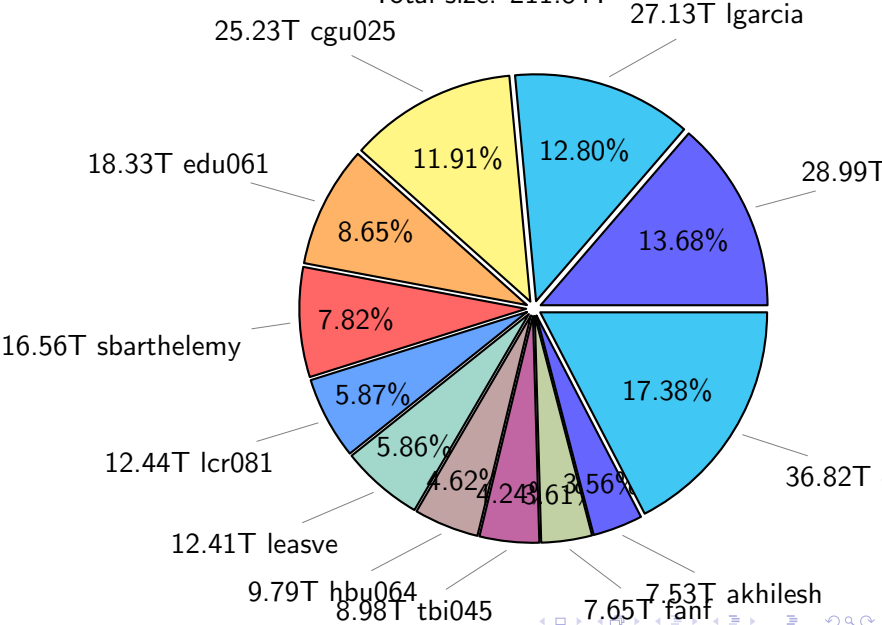

NS9039K total disk usage

Total size: 581.94T
85.95T ywang

NS9039K file types usage

NS9039K history files usage

Total size: 245.72T

NS9039K restart files usage

Total size: 157.59T

NS9039K misc files usage

Total size: 178.63T

NS9039K total compressed

Total size: 581.94T

370.10T compressed

211.84T uncompressed

NS9039K uncompressed files usage

Total size: 211.84T

NS9039K NorCPM/cases/*

No data

NS9039K shared/*

No data