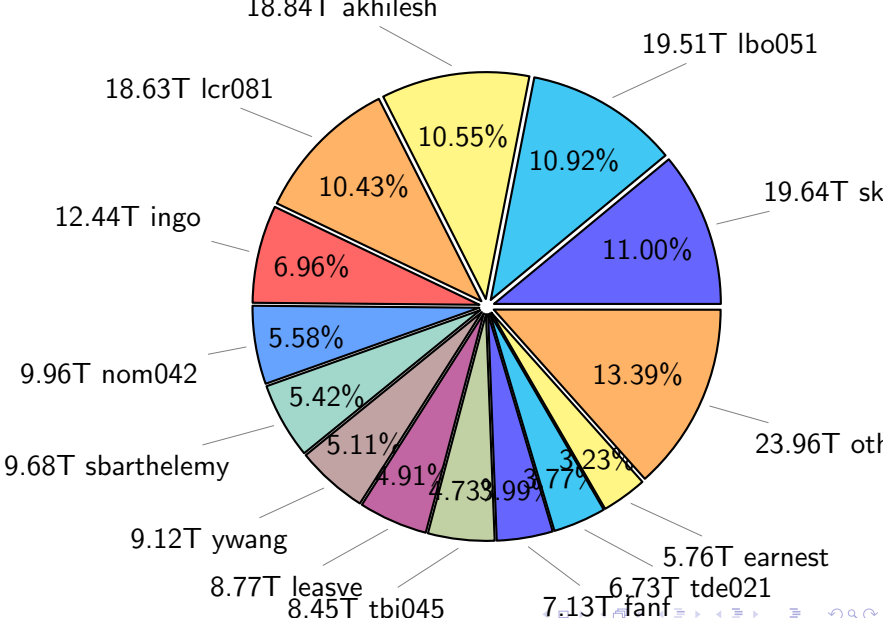

NS9039K total disk usage

Total size: 581.94T
85.95T ywang

NS9039K file types usage

NS9039K history files usage

Total size: 245.72T

NS9039K restart files usage

Total size: 157.59T

NS9039K misc files usage

Total size: 178.63T

NS9039K total compressed

Total size: 581.94T

370.10T compressed

211.84T uncompressed

NS9039K uncompressed files usage

Total size: 211.84T

NS9039K NorCPM/cases/*