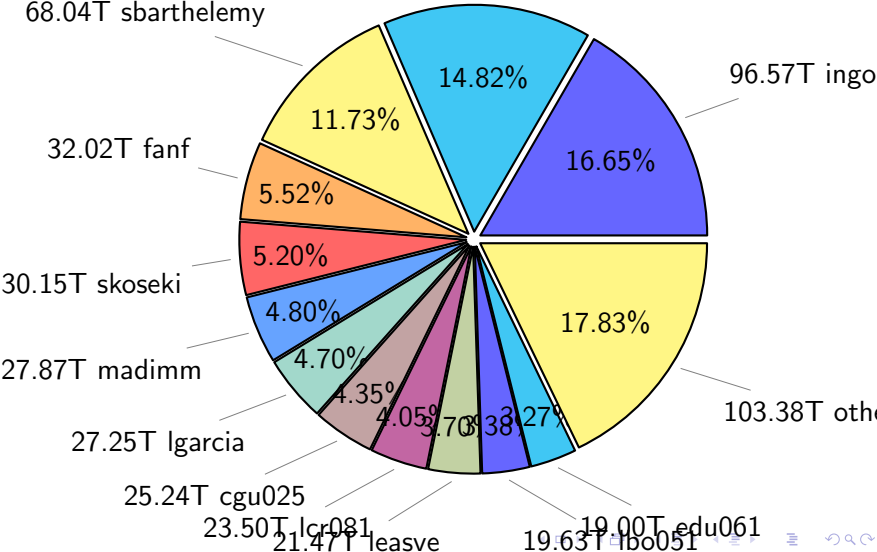

NS9039K disk usage

July 3, 2022

notes:

- ▶ Excluded directories: ".snapshot", ".afm", ".ptrash".
- ▶ Compressed file: file name end with "gz", "bz2", "tar", "zip" and NETCDF4 "nc"
- ▶ Restart files: path contains '/rest/'
- ▶ History files: path contains '/hist/'
- ▶ Items <3 % will be count as 'others'.
- ▶ Additional hard links are excluded.
- ▶ Monthly report: disk_ns9039k_YYYYMMDD.pdf
- ▶ Latest report: latest.pdf
- ▶ Ignored directories due to permission denied: filelist_classfy.err.txt
- ▶ Summary table: sizeTable.txt

NS9039K total disk usage

Total size: 580.06T
85.95T ywang

NS9039K file types usage

NS9039K history files usage

Total size: 245.72T

NS9039K restart files usage

Total size: 157.59T

NS9039K misc files usage

Total size: 176.75T

NS9039K total compressed

369.11T compressed Total size: 580.06T

210.95T uncompressed

NS9039K uncompressed files usage

Total size: 210.95T

NS9039K NorCPM/cases/*

No data