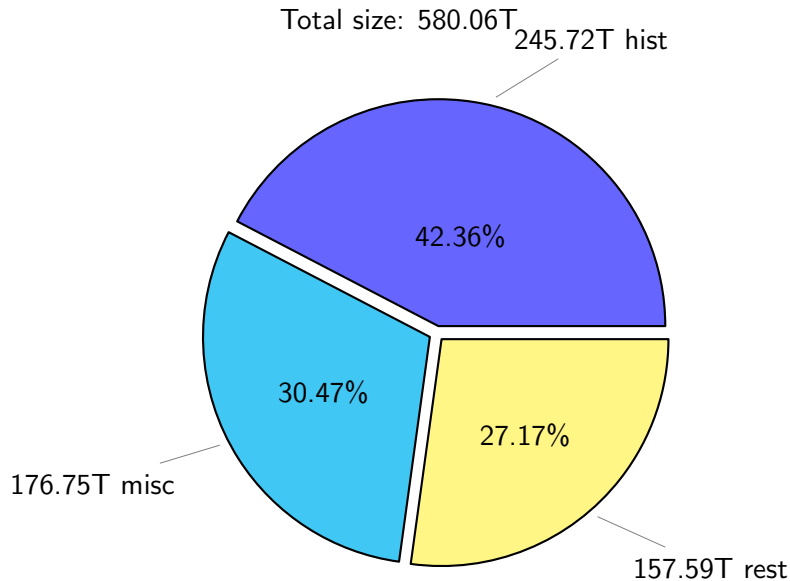

NS9039K disk usage

July 3, 2022

notes:

- ▶ Excluded directories: ".snapshot", ".afm", ".ptrash".
- ▶ Compressed file: file name end with "gz", "bz2", "tar", "zip" and NETCDF4 "nc"
- ▶ Restart files: path contains '/rest/'
- ▶ History files: path contains '/hist/'
- ▶ Items <3 % will be count as 'others'.
- ▶ Additional hard links are excluded.
- ▶ Monthly report: disk_ns9039k_YYYYMMDD.pdf
- ▶ Latest report: latest.pdf
- ▶ Ignored directories due to permission denied: filelist_classfy.err.txt
- ▶ Summary table: sizeTable.txt

NS9039K total disk usage

Total size: 580.06T
85.95T ywang

NS9039K file types usage

NS9039K history files usage

Total size: 245.72T

NS9039K restart files usage

Total size: 157.59T

NS9039K misc files usage

Total size: 176.75T

NS9039K total compressed

369.11T compressed Total size: 580.06T

210.95T uncompressed

NS9039K uncompressed files usage

Total size: 210.95T

NS9039K NorCPM/cases/*

No data