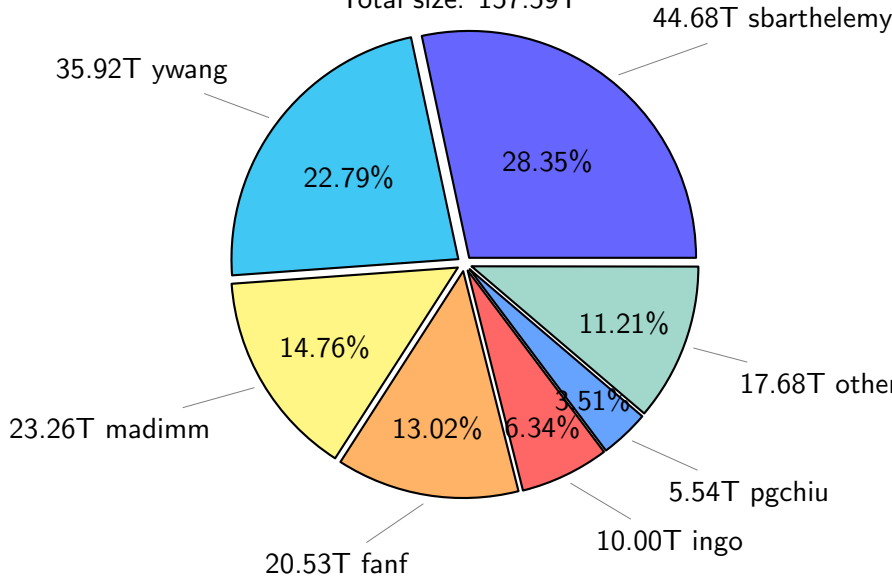

NS9039K total disk usage

Total size: 580.06T
85.95T ywang

NS9039K file types usage

NS9039K history files usage

Total size: 245.72T

NS9039K restart files usage

Total size: 157.59T

NS9039K misc files usage

Total size: 176.75T

NS9039K total compressed

369.11T compressed Total size: 580.06T

210.95T uncompressed

NS9039K uncompressed files usage

Total size: 210.95T

NS9039K NorCPM/cases/*

No data

NS9039K shared/*

No data