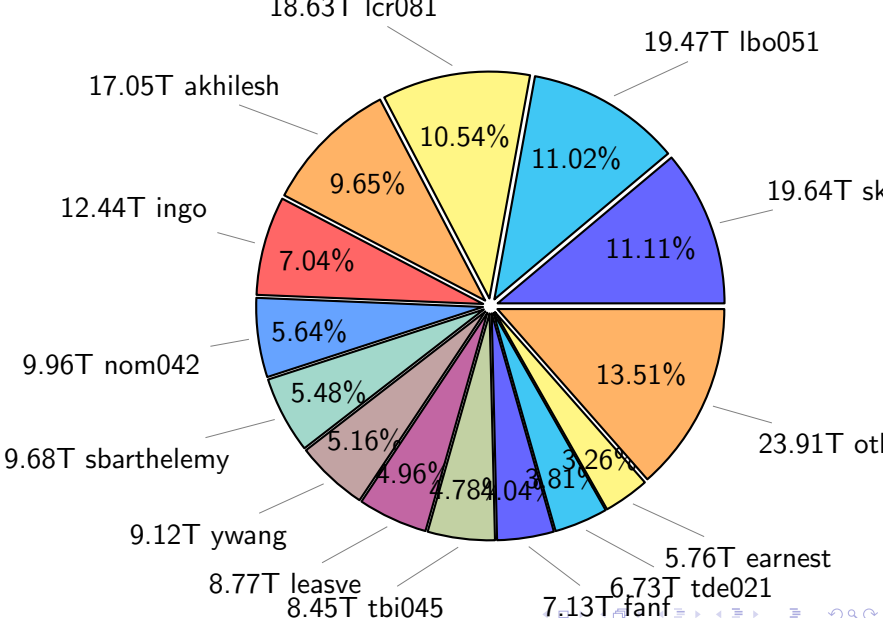

NS9039K disk usage

July 3, 2022

notes:

- ▶ Excluded directories: ".snapshot", ".afm", ".ptrash".
- ▶ Compressed file: file name end with "gz", "bz2", "tar", "zip" and NETCDF4 "nc"
- ▶ Restart files: path contains '/rest/'
- ▶ History files: path contains '/hist/'
- ▶ Items <3 % will be count as 'others'.
- ▶ Additional hard links are excluded.
- ▶ Monthly report: disk_ns9039k_YYYYMMDD.pdf
- ▶ Latest report: latest.pdf
- ▶ Ignored directories due to permission denied: filelist_classfy.err.txt
- ▶ Summary table: sizeTable.txt

NS9039K total disk usage

Total size: 580.06T
85.95T ywang

NS9039K file types usage

NS9039K history files usage

Total size: 245.72T

NS9039K restart files usage

Total size: 157.59T

NS9039K misc files usage

Total size: 176.75T

NS9039K total compressed

369.11T compressed Total size: 580.06T

210.95T uncompressed

NS9039K uncompressed files usage

Total size: 210.95T

NS9039K NorCPM/cases/*

No data

NS9039K shared/*

No data