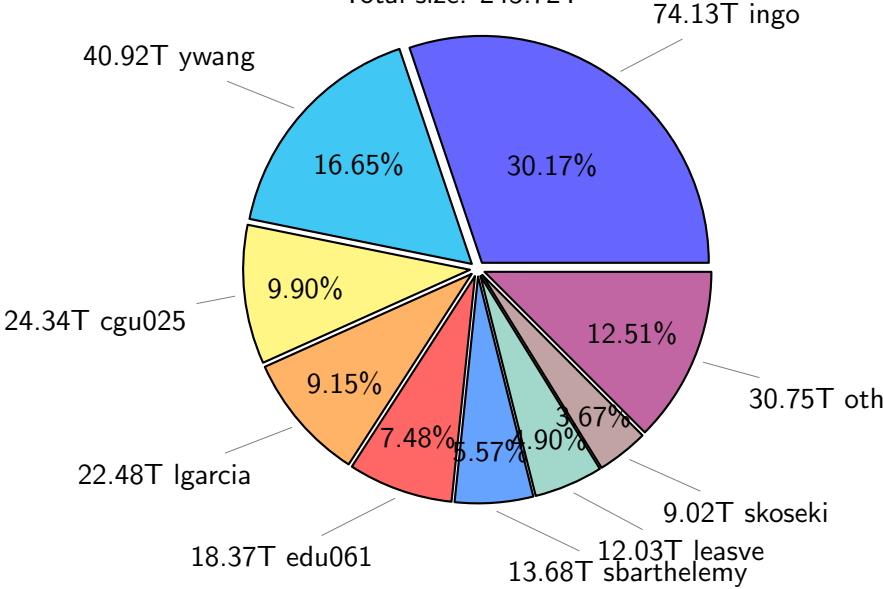

NS9039K total disk usage

Total size: 580.06T
85.95T ywang

NS9039K file types usage

NS9039K history files usage

Total size: 245.72T

NS9039K restart files usage

Total size: 157.59T

NS9039K misc files usage

Total size: 176.75T

NS9039K total compressed

369.11T compressed Total size: 580.06T

210.95T uncompressed

NS9039K uncompressed files usage

Total size: 210.95T

NS9039K NorCPM/cases/*

No data

NS9039K shared/*

No data