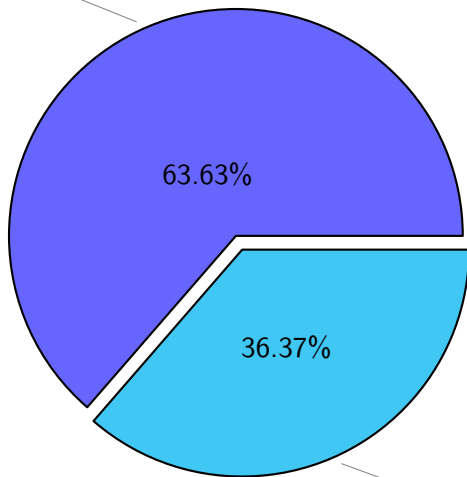

NS9039K total disk usage

Total size: 580.06T
85.95T ywang

NS9039K file types usage

NS9039K history files usage

Total size: 245.72T

NS9039K restart files usage

Total size: 157.59T

NS9039K misc files usage

Total size: 176.75T

NS9039K total compressed

369.11T compressed Total size: 580.06T

210.95T uncompressed

NS9039K uncompressed files usage

Total size: 210.95T

NS9039K NorCPM/cases/*

No data