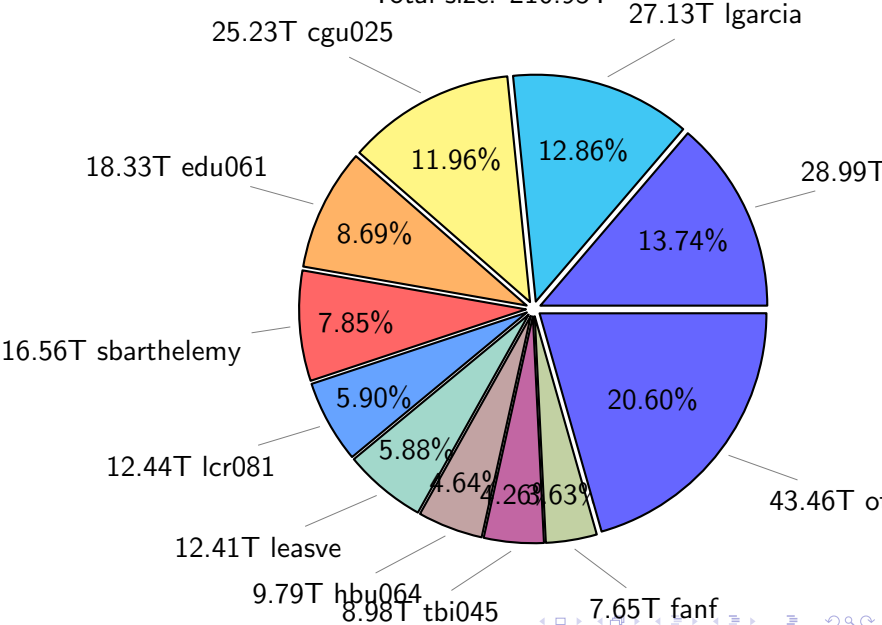

NS9039K total disk usage

Total size: 580.06T
85.95T ywang

NS9039K file types usage

NS9039K history files usage

Total size: 245.72T

NS9039K restart files usage

Total size: 157.59T

NS9039K misc files usage

Total size: 176.75T

NS9039K total compressed

369.11T compressed Total size: 580.06T

210.95T uncompressed

NS9039K uncompressed files usage

Total size: 210.95T

NS9039K NorCPM/cases/*

No data

NS9039K shared/*

No data