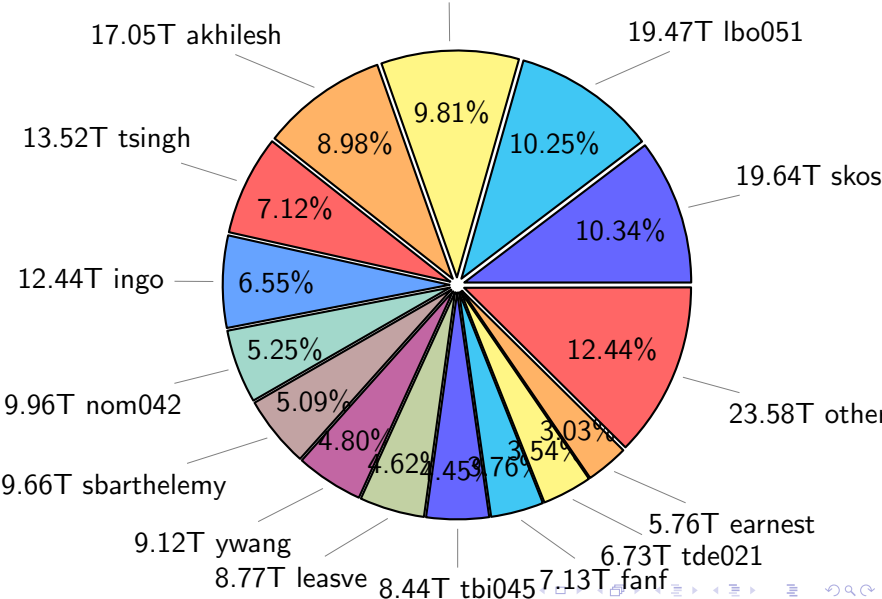

NS9039K total disk usage

Total size: 603.72T

NS9039K file types usage

NS9039K history files usage

Total size: 246.05T

NS9039K restart files usage

Total size: 167.74T

NS9039K misc files usage

Total size: 189.93T
18.63T lcr081

NS9039K total compressed

378.91T compressed Total size: 603.72T

224.80T uncompressed

NS9039K uncompressed files usage

Total size: 224.80T

NS9039K NorCPM/cases/*

No data

NS9039K shared/*

No data