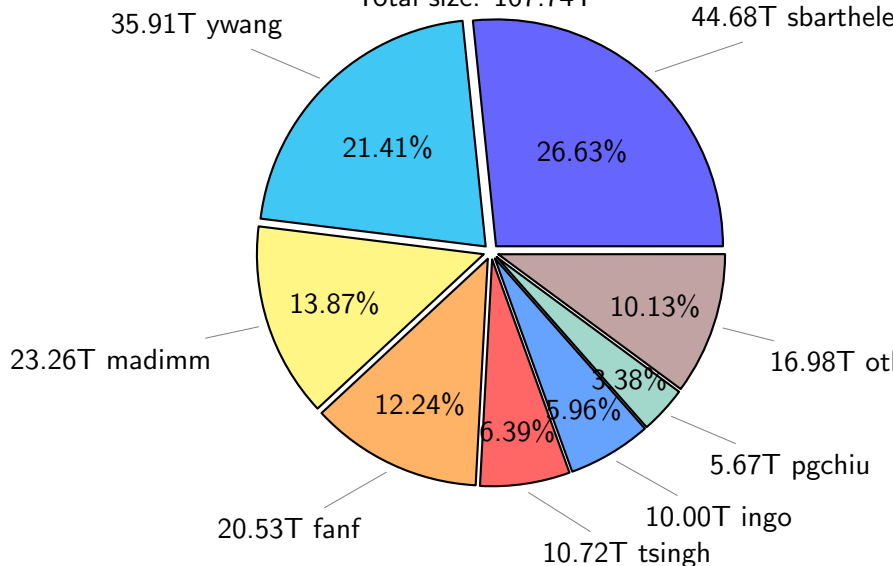

NS9039K total disk usage

Total size: 603.72T

NS9039K file types usage

NS9039K history files usage

Total size: 246.05T

NS9039K restart files usage

Total size: 167.74T

NS9039K misc files usage

Total size: 189.93T
18.63T lcr081

NS9039K total compressed

378.91T compressed Total size: 603.72T

224.80T uncompressed

NS9039K uncompressed files usage

Total size: 224.80T

NS9039K NorCPM/cases/*

No data