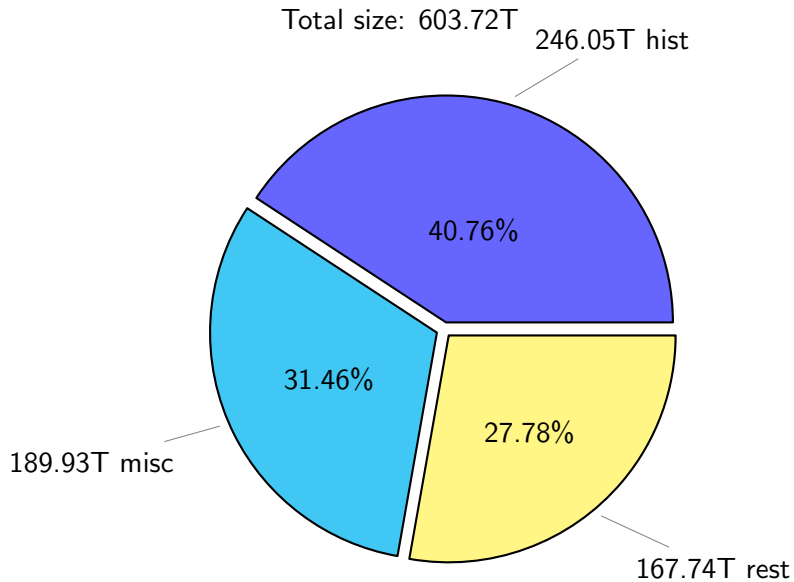

NS9039K disk usage

June 26, 2022

notes:

- ▶ Excluded directories: ".snapshot", ".afm", ".ptrash".
- ▶ Compressed file: file name end with "gz", "bz2", "tar", "zip" and NETCDF4 "nc"
- ▶ Restart files: path contains '/rest/'
- ▶ History files: path contains '/hist/'
- ▶ Items <3 % will be count as 'others'.
- ▶ Additional hard links are excluded.
- ▶ Monthly report: disk_ns9039k_YYYYMMDD.pdf
- ▶ Latest report: latest.pdf
- ▶ Ignored directories due to permission denied: filelist_classfy.err.txt
- ▶ Summary table: sizeTable.txt

NS9039K total disk usage

Total size: 603.72T

NS9039K file types usage

NS9039K history files usage

Total size: 246.05T

NS9039K restart files usage

Total size: 167.74T

NS9039K misc files usage

Total size: 189.93T
18.63T lcr081

NS9039K total compressed

378.91T compressed Total size: 603.72T

224.80T uncompressed

NS9039K uncompressed files usage

Total size: 224.80T

NS9039K NorCPM/cases/*

No data