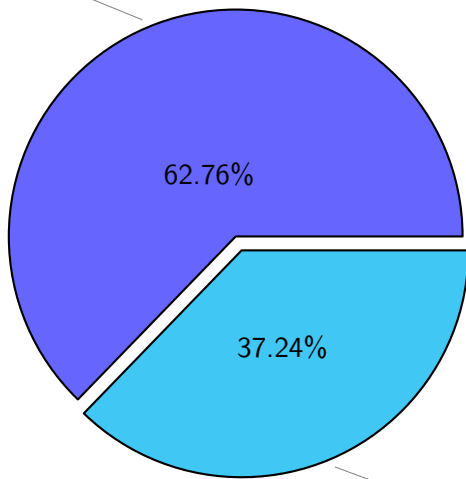

NS9039K total disk usage

Total size: 603.72T

NS9039K file types usage

NS9039K history files usage

Total size: 246.05T

NS9039K restart files usage

Total size: 167.74T

NS9039K misc files usage

Total size: 189.93T
18.63T lcr081

NS9039K total compressed

378.91T compressed Total size: 603.72T

224.80T uncompressed

NS9039K uncompressed files usage

Total size: 224.80T

NS9039K NorCPM/cases/*

No data