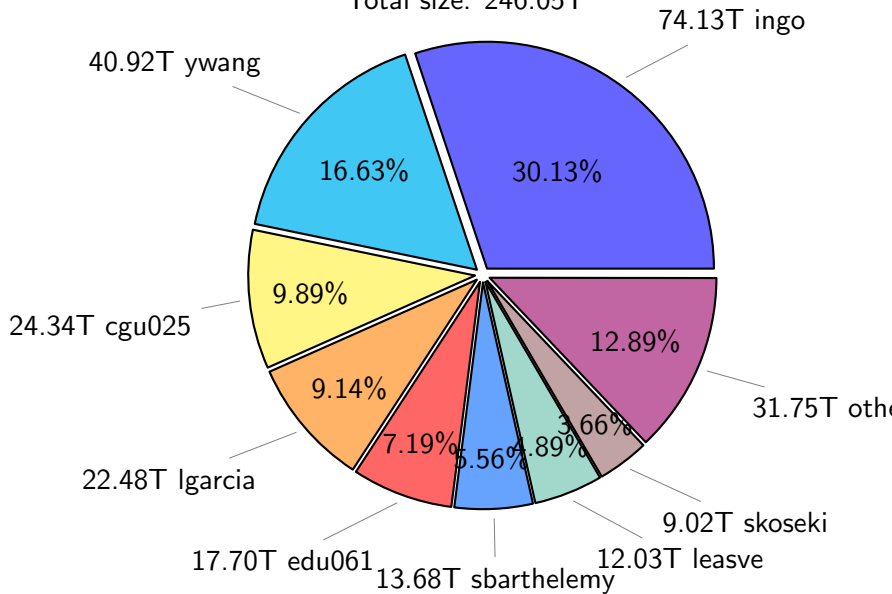

NS9039K total disk usage

Total size: 603.72T

NS9039K file types usage

NS9039K history files usage

Total size: 246.05T

NS9039K restart files usage

Total size: 167.74T

NS9039K misc files usage

Total size: 189.93T
18.63T lcr081

NS9039K total compressed

378.91T compressed Total size: 603.72T

224.80T uncompressed

NS9039K uncompressed files usage

Total size: 224.80T

NS9039K NorCPM/cases/*

No data

NS9039K shared/*

No data