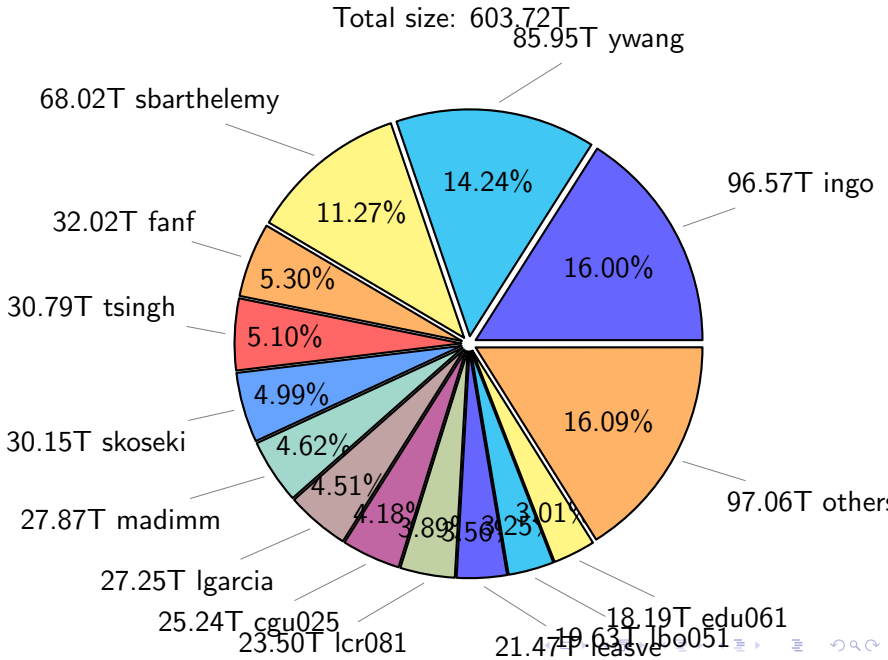

NS9039K disk usage

June 26, 2022

notes:

- ▶ Excluded directories: ".snapshot", ".afm", ".ptrash".
- ▶ Compressed file: file name end with "gz", "bz2", "tar", "zip" and NETCDF4 "nc"
- ▶ Restart files: path contains '/rest/'
- ▶ History files: path contains '/hist/'
- ▶ Items <3 % will be count as 'others'.
- ▶ Additional hard links are excluded.
- ▶ Monthly report: disk_ns9039k_YYYYMMDD.pdf
- ▶ Latest report: latest.pdf
- ▶ Ignored directories due to permission denied: filelist_classfy.err.txt
- ▶ Summary table: sizeTable.txt

NS9039K total disk usage

Total size: 603.72T

NS9039K file types usage

NS9039K history files usage

Total size: 246.05T

NS9039K restart files usage

Total size: 167.74T

NS9039K misc files usage

Total size: 189.93T
18.63T lcr081

NS9039K total compressed

378.91T compressed Total size: 603.72T

224.80T uncompressed

NS9039K uncompressed files usage

Total size: 224.80T

NS9039K NorCPM/cases/*

No data

NS9039K shared/*

No data