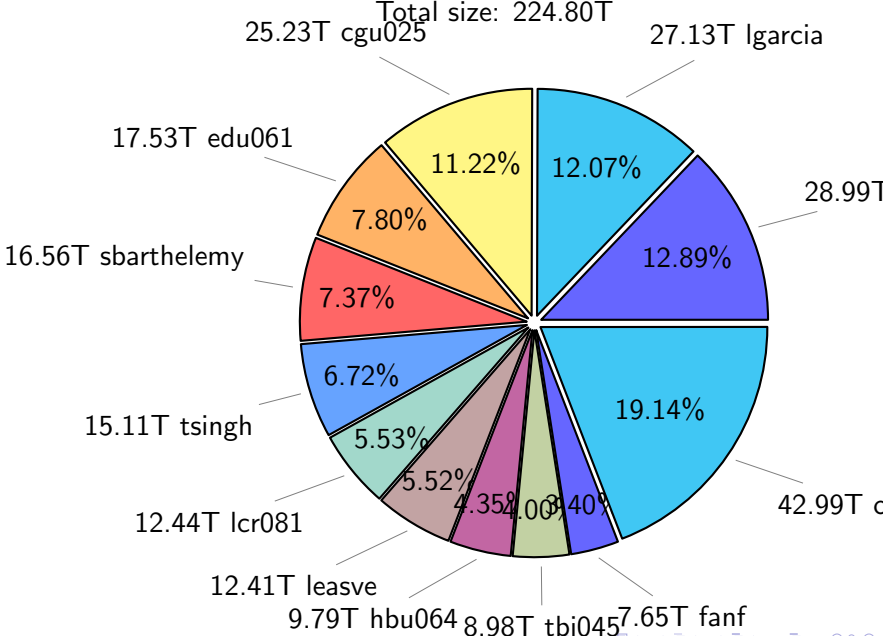

NS9039K total disk usage

Total size: 603.72T

NS9039K file types usage

NS9039K history files usage

Total size: 246.05T

NS9039K restart files usage

Total size: 167.74T

NS9039K misc files usage

Total size: 189.93T
18.63T lcr081

NS9039K total compressed

378.91T compressed Total size: 603.72T

224.80T uncompressed

NS9039K uncompressed files usage

Total size: 224.80T

NS9039K NorCPM/cases/*

No data

NS9039K shared/*

No data