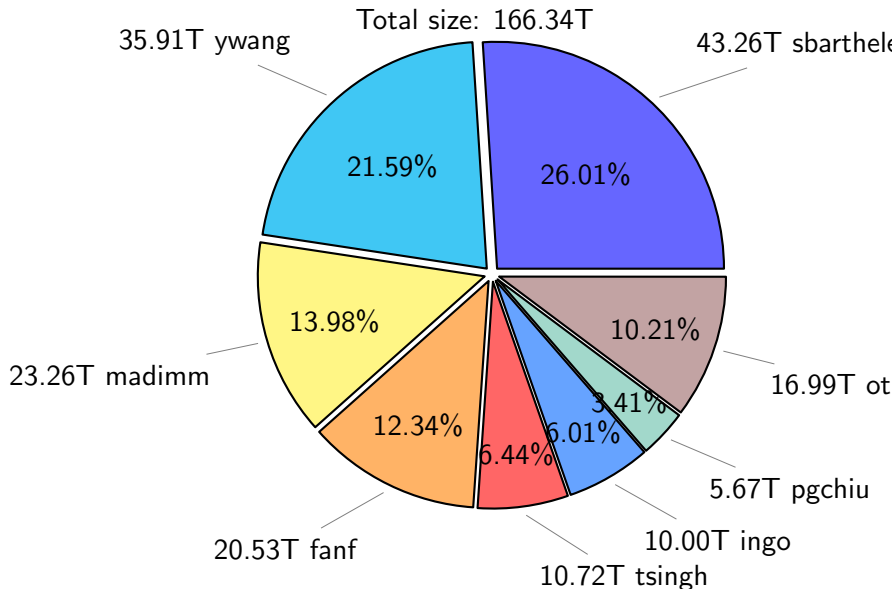

NS9039K total disk usage

Total size: 605.51T

NS9039K file types usage

NS9039K history files usage

Total size: 248.37T

NS9039K restart files usage

NS9039K misc files usage

Total size: 190.80T
18.63T lcr081

NS9039K total compressed

378.75T compressed Total size: 605.51T

226.76T uncompressed

NS9039K uncompressed files usage

Total size: 226.76T

NS9039K NorCPM/cases/*

No data

NS9039K shared/*