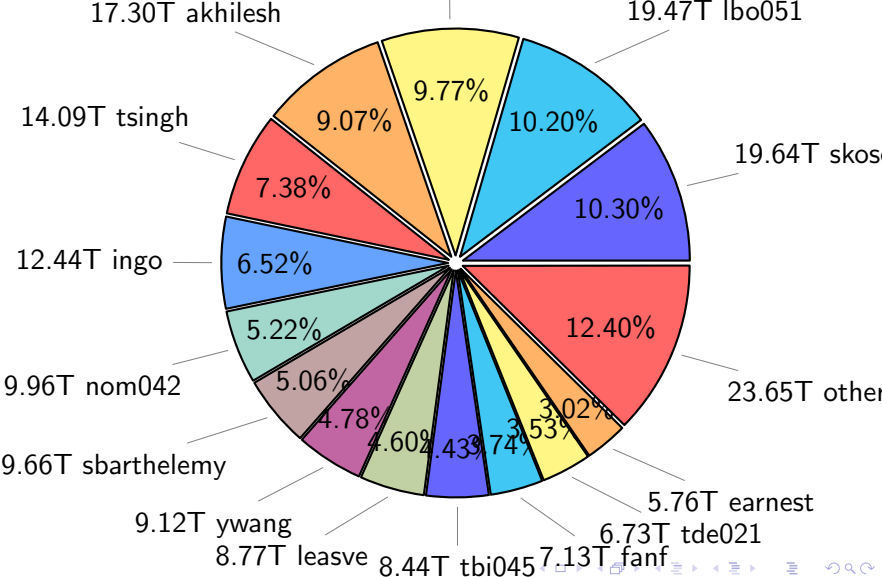

NS9039K total disk usage

Total size: 605.51T

NS9039K file types usage

NS9039K history files usage

Total size: 248.37T

NS9039K restart files usage

NS9039K misc files usage

Total size: 190.80T
18.63T lcr081

NS9039K total compressed

378.75T compressed Total size: 605.51T

226.76T uncompressed

NS9039K uncompressed files usage

Total size: 226.76T

NS9039K NorCPM/cases/*

No data

NS9039K shared/*