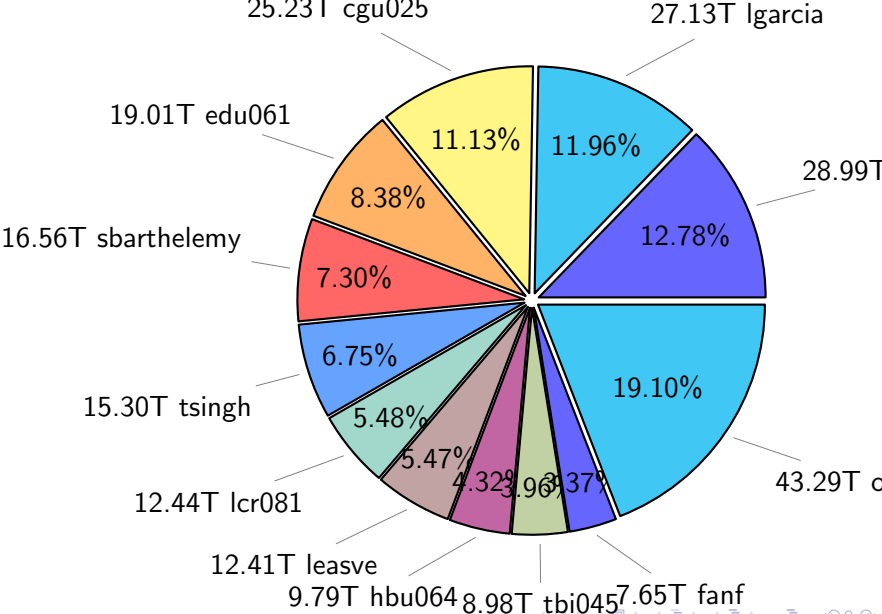

NS9039K total disk usage

Total size: 605.51T

NS9039K file types usage

NS9039K history files usage

Total size: 248.37T

NS9039K restart files usage

NS9039K misc files usage

Total size: 190.80T
18.63T lcr081

NS9039K total compressed

378.75T compressed Total size: 605.51T

226.76T uncompressed

NS9039K uncompressed files usage

Total size: 226.76T

NS9039K NorCPM/cases/*

No data

NS9039K shared/*