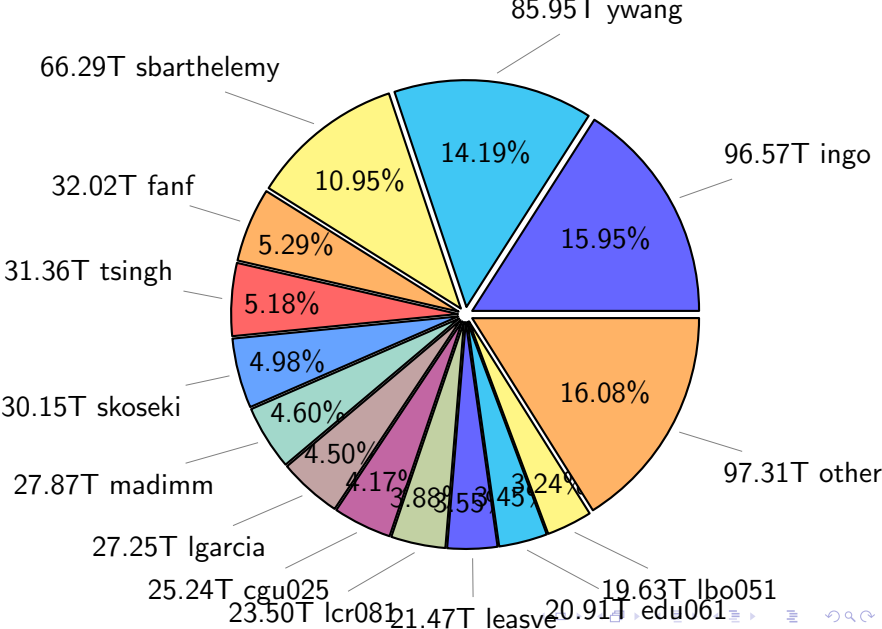

NS9039K disk usage

June 20, 2022

notes:

- ▶ Excluded directories: ".snapshot", ".afm", ".ptrash".
- ▶ Compressed file: file name end with "gz", "bz2", "tar", "zip" and NETCDF4 "nc"
- ▶ Restart files: path contains '/rest/'
- ▶ History files: path contains '/hist/'
- ▶ Items <3 % will be count as 'others'.
- ▶ Additional hard links are excluded.
- ▶ Monthly report: disk_ns9039k_YYYYMMDD.pdf
- ▶ Latest report: latest.pdf
- ▶ Ignored directories due to permission denied: filelist_classfy.err.txt
- ▶ Summary table: sizeTable.txt

NS9039K total disk usage

Total size: 605.51T

NS9039K file types usage

NS9039K history files usage

Total size: 248.37T

NS9039K restart files usage

NS9039K misc files usage

Total size: 190.80T
18.63T lcr081

NS9039K total compressed

378.75T compressed Total size: 605.51T

226.76T uncompressed

NS9039K uncompressed files usage

Total size: 226.76T

NS9039K NorCPM/cases/*

No data

NS9039K shared/*