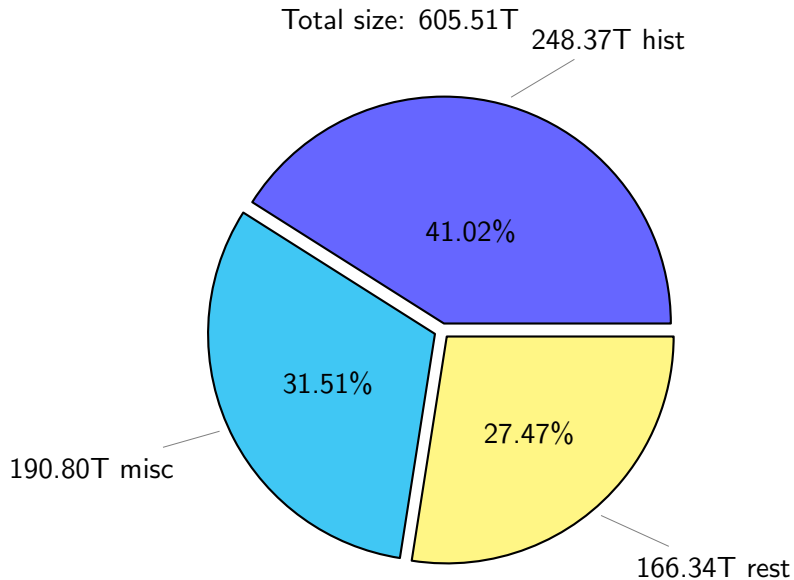

NS9039K disk usage

June 20, 2022

notes:

- ▶ Excluded directories: ".snapshot", ".afm", ".ptrash".
- ▶ Compressed file: file name end with "gz", "bz2", "tar", "zip" and NETCDF4 "nc"
- ▶ Restart files: path contains '/rest/'
- ▶ History files: path contains '/hist/'
- ▶ Items <3 % will be count as 'others'.
- ▶ Additional hard links are excluded.
- ▶ Monthly report: disk_ns9039k_YYYYMMDD.pdf
- ▶ Latest report: latest.pdf
- ▶ Ignored directories due to permission denied: filelist_classfy.err.txt
- ▶ Summary table: sizeTable.txt

NS9039K total disk usage

Total size: 605.51T

NS9039K file types usage

NS9039K history files usage

Total size: 248.37T

NS9039K restart files usage

NS9039K misc files usage

Total size: 190.80T
18.63T lcr081

NS9039K total compressed

378.75T compressed Total size: 605.51T

226.76T uncompressed

NS9039K uncompressed files usage

Total size: 226.76T

NS9039K NorCPM/cases/*

No data

NS9039K shared/*