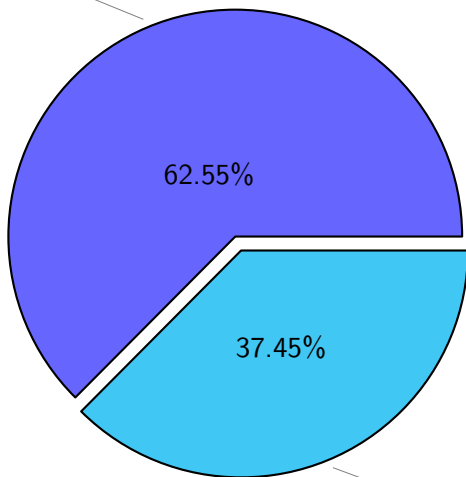

NS9039K total disk usage

Total size: 605.51T

NS9039K file types usage

NS9039K history files usage

Total size: 248.37T

NS9039K restart files usage

NS9039K misc files usage

Total size: 190.80T
18.63T lcr081

NS9039K total compressed

378.75T compressed Total size: 605.51T

226.76T uncompressed

NS9039K uncompressed files usage

Total size: 226.76T

NS9039K NorCPM/cases/*

No data

NS9039K shared/*