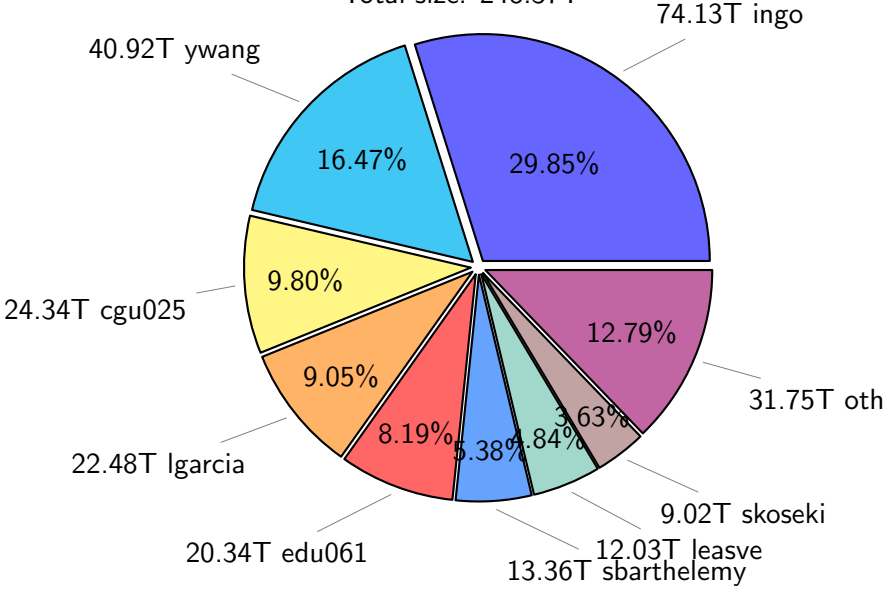

NS9039K total disk usage

Total size: 605.51T

NS9039K file types usage

NS9039K history files usage

Total size: 248.37T

NS9039K restart files usage

NS9039K misc files usage

Total size: 190.80T
18.63T lcr081

NS9039K total compressed

378.75T compressed Total size: 605.51T

226.76T uncompressed

NS9039K uncompressed files usage

Total size: 226.76T

NS9039K NorCPM/cases/*

No data

NS9039K shared/*