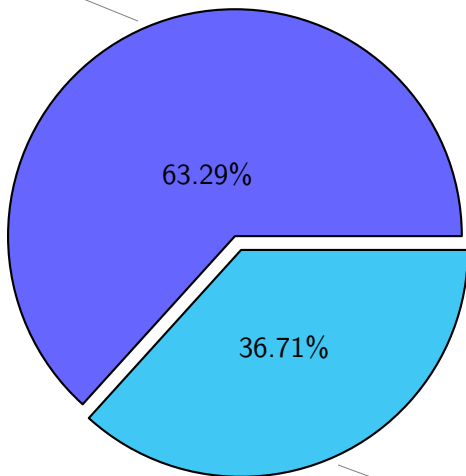

NS9039K total compressed

Total size: 576.21T

364.66T compressed

211.55T uncompressed