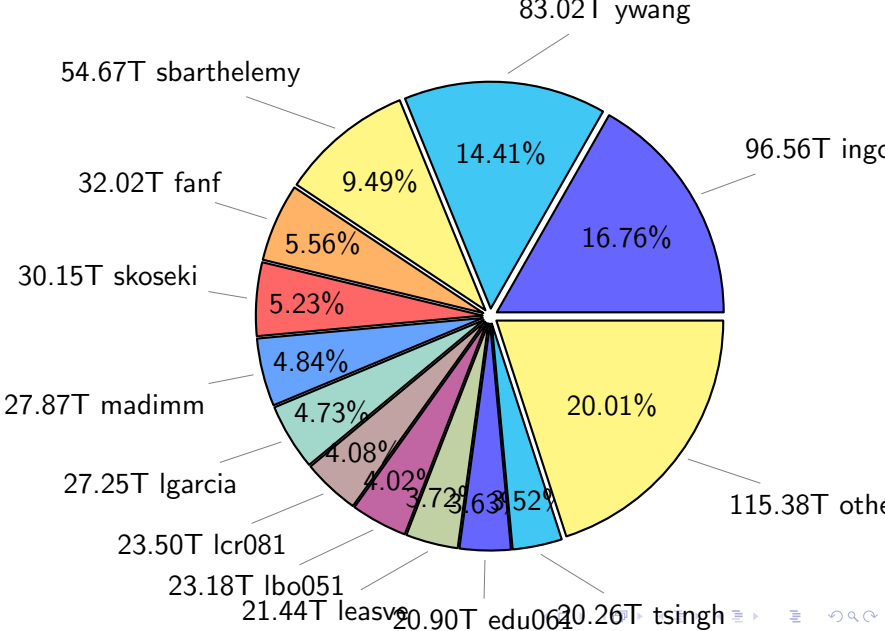

# NS9039K disk usage

May 8, 2022

notes:

- ▶ Excluded directories: ".snapshot", ".afm", ".ptrash".
- ▶ Compressed file: file name end with "gz", "bz2", "tar", "zip" and NETCDF4 "nc"
- ▶ Restart files: path contains '/rest/'
- ▶ History files: path contains '/hist/'
- ▶ Items <3 % will be count as 'others'.
- ▶ Additional hard links are excluded.
- ▶ Monthly report: disk\_ns9039k\_YYYYMMDD.pdf
- ▶ Latest report: latest.pdf
- ▶ Ignored directories due to permission denied: filelist\_classfy.err.txt
- ▶ Summary table: sizeTable.txt

# NS9039K total disk usage

Total size: 576.21T

# NS9039K history files usage

Total size: 234.61T

74.13T ingo

40.60T ywang

17.31%

31.60%

9.58%

22.48T lgarcia