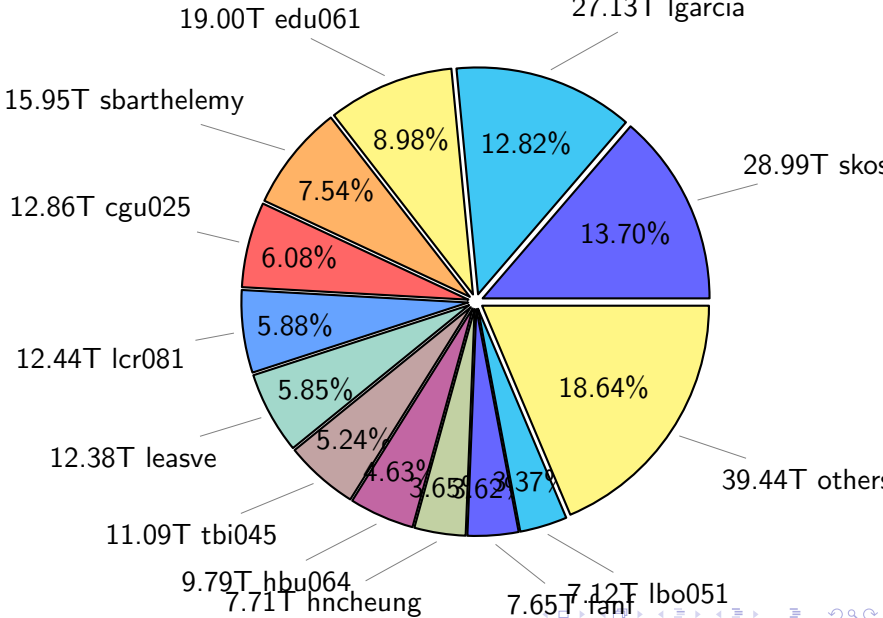

# NS9039K misc files usage

Total size: 189.30T

# NS9039K total compressed

Total size: 576.21T

364.66T compressed

211.55T uncompressed

# NS9039K uncompressed files usage

Total size: 211.55T

NS9039K NorCPM/cases/\*

No data

NS9039K shared/\*

No data