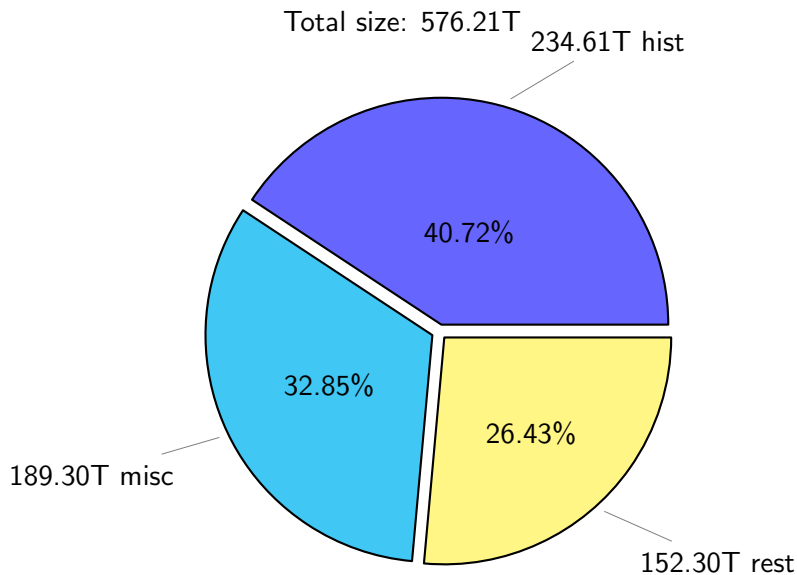

# NS9039K total disk usage

Total size: 576.21T

# NS9039K history files usage

Total size: 234.61T

74.13T ingo

40.60T ywang

17.31%

31.60%

9.58%

22.48T lgarcia

# NS9039K misc files usage

Total size: 189.30T

# NS9039K uncompressed files usage

Total size: 211.55T

NS9039K NorCPM/cases/\*

No data

NS9039K shared/\*

No data