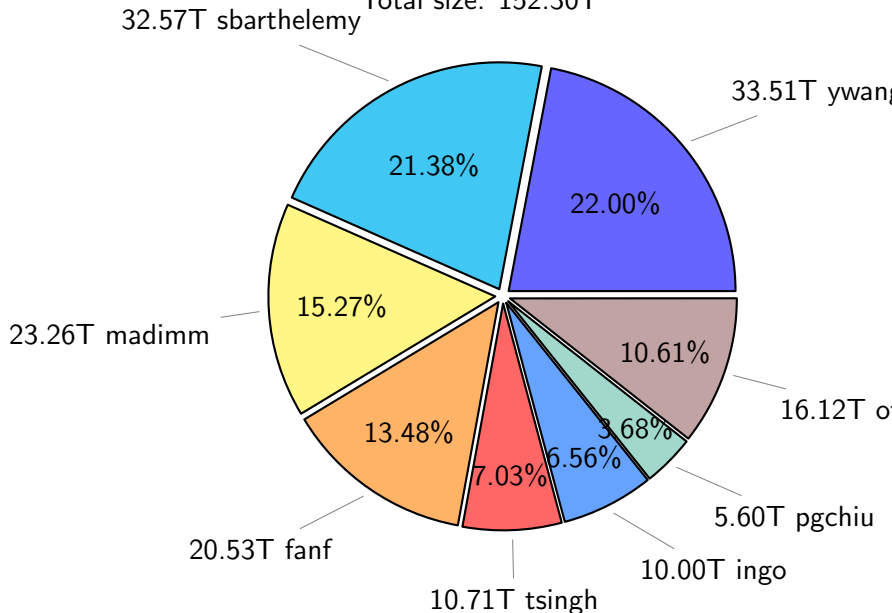

# NS9039K history files usage

Total size: 234.61T

74.13T ingo

40.60T ywang

17.31%

31.60%

9.58%

22.48T lgarcia

9.02T skoseki

13.05T sbarthelemy

12.23T cgu025

12.03T lease

# NS9039K restart files usage

Total size: 152.30T

# NS9039K misc files usage

Total size: 189.30T