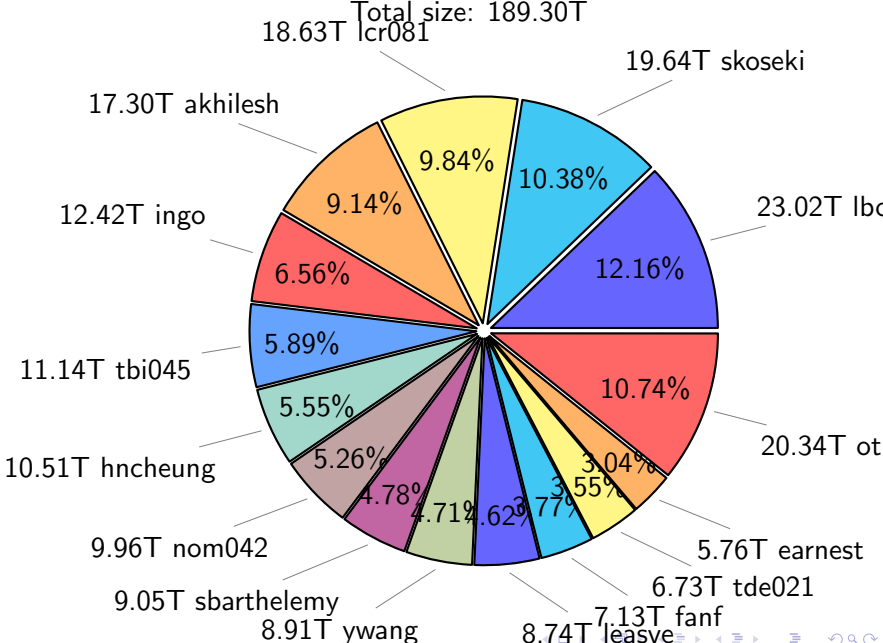

# NS9039K history files usage

Total size: 234.61T

74.13T ingo

40.60T ywang

17.31%

31.60%

9.58%

22.48T lgarcia

9.02T skoseki

13.05T sbarthelemy

12.23T cgu025

12.03T lease

# NS9039K restart files usage

Total size: 152.30T

# NS9039K misc files usage

Total size: 189.30T