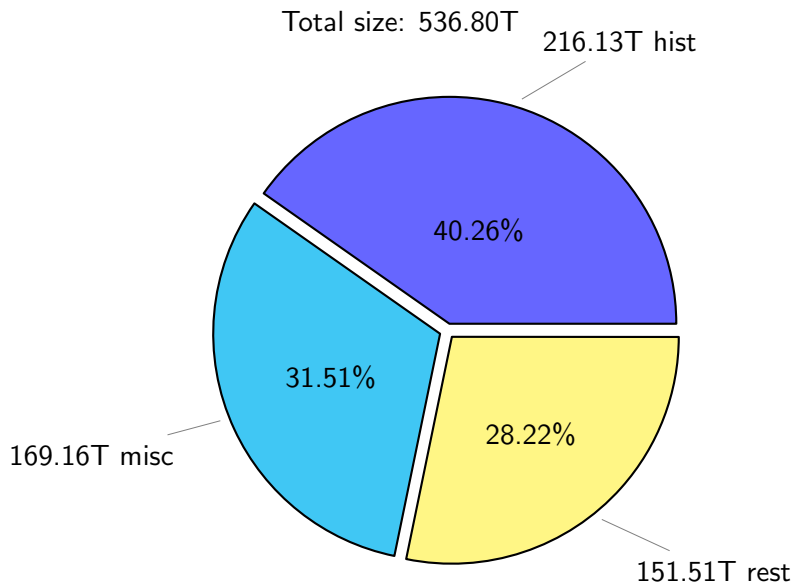

NS9039K disk usage

March 27, 2022

notes:

- ▶ Excluded directories: ".snapshot", ".afm", ".ptrash".
- ▶ Compressed file: file name end with "gz", "bz2", "tar", "zip" and NETCDF4 "nc"
- ▶ Restart files: path contains '/rest/'
- ▶ History files: path contains '/hist/'
- ▶ Items <3 % will be count as 'others'.
- ▶ Additional hard links are excluded.
- ▶ Monthly report: disk_ns9039k_YYYYMMDD.pdf
- ▶ Latest report: latest.pdf
- ▶ Ignored directories due to permission denied: filelist_classfy.err.txt
- ▶ Summary table: sizeTable.txt

NS9039K total disk usage

Total size: 536.80T
76.49T ywang

NS9039K file types usage

NS9039K history files usage

Total size: 216.13T

NS9039K restart files usage

Total size: 151.51T

32.57T sbarthelemy

Total size: 169.16T

NS9039K total compressed

Total size: 536.80T

345.03T compressed

191.78T uncompressed

NS9039K NorCPM/cases/*

No data

NS9039K shared/*