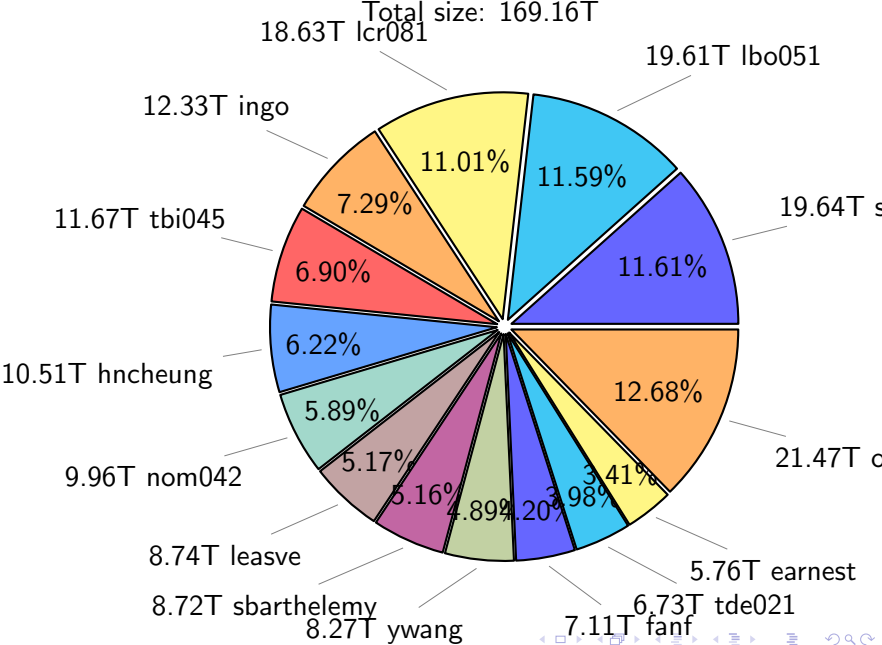

3.65%

7.07%

6.60%

5.54T pgchiu

20.53T fanf

10.00T ingo

10.71T tsingh

NS9039K misc files usage

Total size: 169.16T

NS9039K total compressed

Total size: 536.80T

345.03T compressed

191.78T uncompressed

NS9039K NorCPM/cases/*

No data

NS9039K shared/*