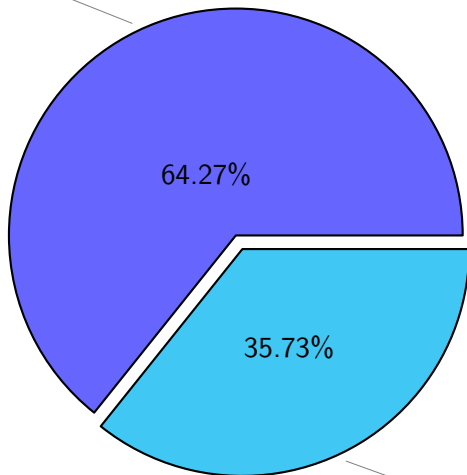

3.65%

7.07%

6.60%

5.54T pgchiu

20.53T fanf

10.00T ingo

10.71T tsingh

NS9039K misc files usage

Total size: 169.16T

NS9039K total compressed

Total size: 536.80T

345.03T compressed

191.78T uncompressed

NS9039K NorCPM/cases/*

No data

NS9039K shared/*