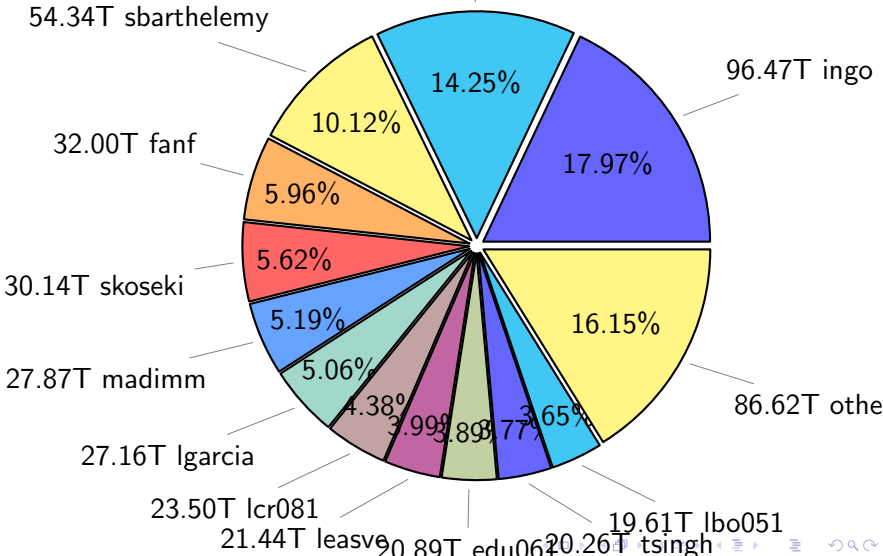

NS9039K disk usage

March 27, 2022

notes:

- ▶ Excluded directories: ".snapshot", ".afm", ".ptrash".
- ▶ Compressed file: file name end with "gz", "bz2", "tar", "zip" and NETCDF4 "nc"
- ▶ Restart files: path contains '/rest/'
- ▶ History files: path contains '/hist/'
- ▶ Items <3 % will be count as 'others'.
- ▶ Additional hard links are excluded.
- ▶ Monthly report: disk_ns9039k_YYYYMMDD.pdf
- ▶ Latest report: latest.pdf
- ▶ Ignored directories due to permission denied: filelist_classfy.err.txt
- ▶ Summary table: sizeTable.txt

NS9039K total disk usage

Total size: 536.80T
76.49T ywang

NS9039K file types usage

NS9039K history files usage

Total size: 216.13T

NS9039K restart files usage

Total size: 151.51T

32.57T sbarthelemy

Total size: 169.16T

NS9039K total compressed

Total size: 536.80T

345.03T compressed

191.78T uncompressed

NS9039K NorCPM/cases/*

No data

NS9039K shared/*