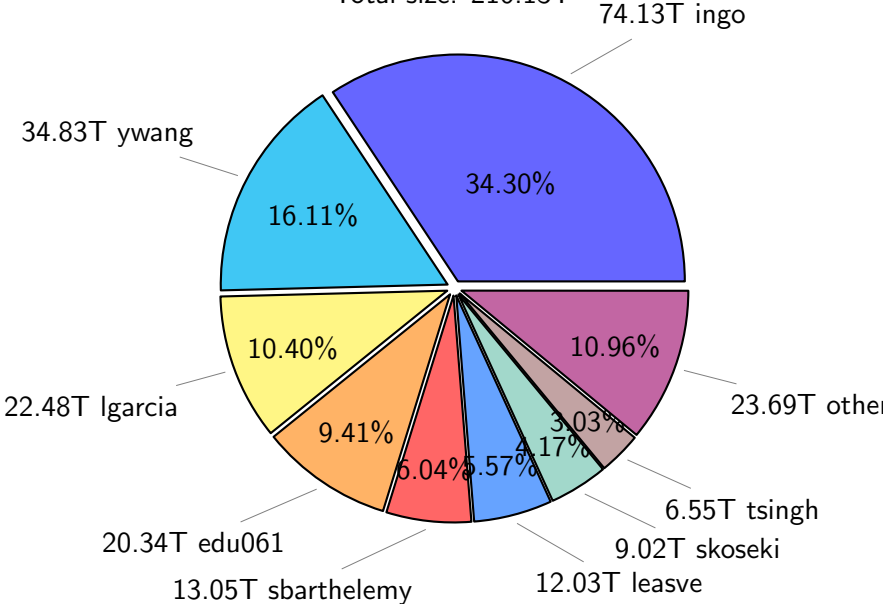

NS9039K total disk usage

Total size: 536.80T
76.49T ywang

NS9039K file types usage

NS9039K history files usage

Total size: 216.13T

NS9039K restart files usage

Total size: 151.51T

32.57T sbarthelemy