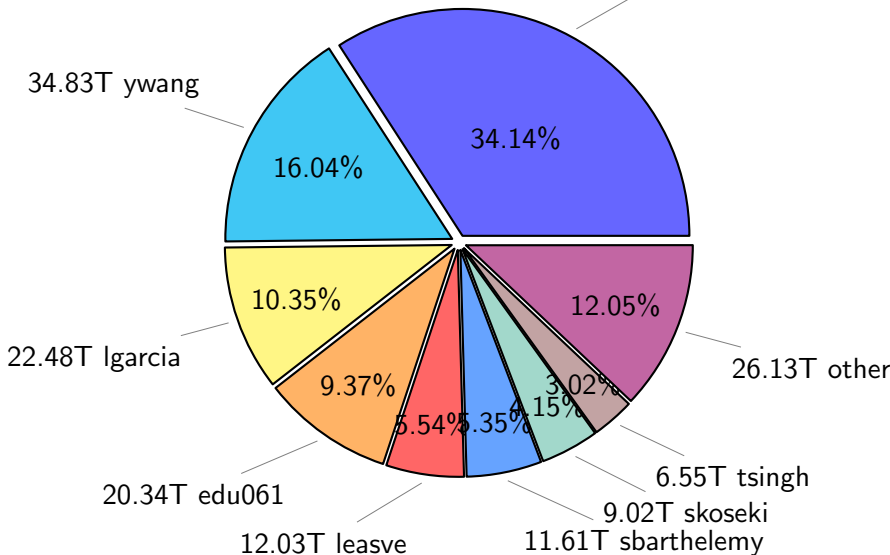

NS9039K total disk usage

Total size: 520.41T

NS9039K file types usage

NS9039K history files usage

Total size: 217.14T

74.13T ingo

NS9039K restart files usage

Total size: 142.87T

NS9039K misc files usage

Total size: 160.40T

NS9039K total compressed

Total size: 520.41T

334.64T compressed

185.77T uncompressed

NS9039K uncompressed files usage

Total size: 185.77T