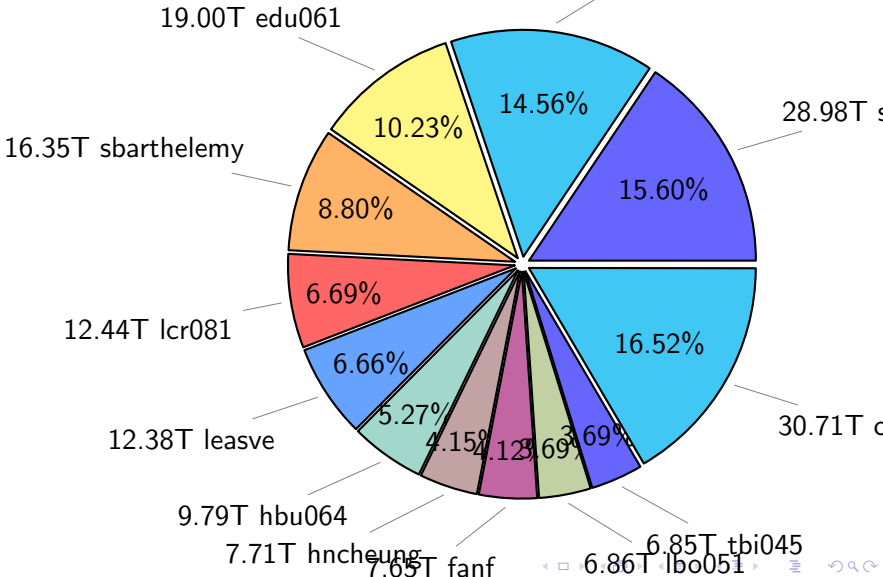

NS9039K total disk usage

Total size: 520.41T

NS9039K file types usage

NS9039K history files usage

Total size: 217.14T

74.13T ingo

NS9039K restart files usage

Total size: 142.87T

NS9039K misc files usage

Total size: 160.40T

NS9039K total compressed

Total size: 520.41T

334.64T compressed

185.77T uncompressed

NS9039K uncompressed files usage

Total size: 185.77T

27.04T Igarcia

NS9039K NorCPM/cases/*

No data

NS9039K shared/*

No data