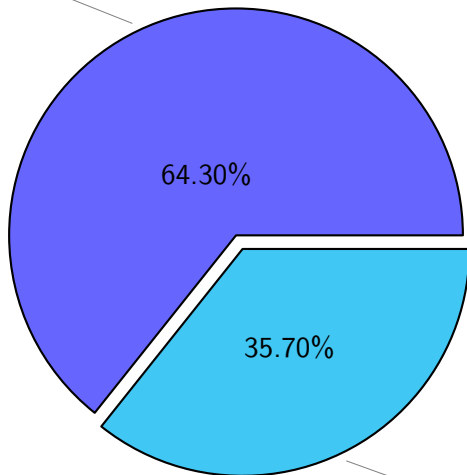

NS9039K total disk usage

Total size: 520.41T

NS9039K file types usage

NS9039K history files usage

Total size: 217.14T

74.13T ingo

NS9039K restart files usage

Total size: 142.87T

NS9039K misc files usage

Total size: 160.40T

NS9039K total compressed

Total size: 520.41T

334.64T compressed

185.77T uncompressed

NS9039K uncompressed files usage

Total size: 185.77T

27.04T Igarcia

NS9039K NorCPM/cases/*

No data

NS9039K shared/*

No data