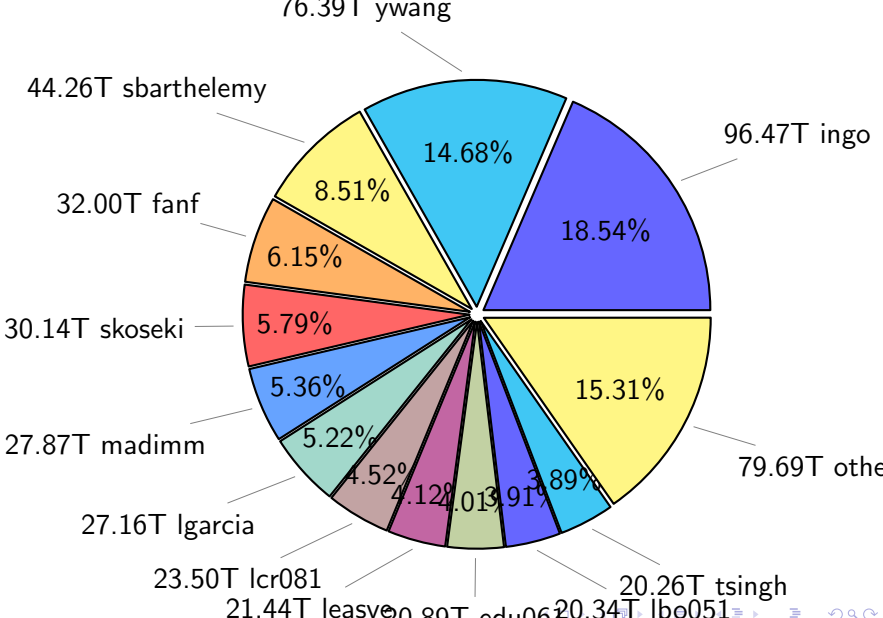

NS9039K disk usage

February 27, 2022

notes:

- ▶ Excluded directories: ".snapshot", ".afm", ".ptrash".
- ▶ Compressed file: file name end with "gz", "bz2", "tar", "zip" and NETCDF4 "nc"
- ▶ Restart files: path contains '/rest/'
- ▶ History files: path contains '/hist/'
- ▶ Items <3 % will be count as 'others'.
- ▶ Additional hard links are excluded.
- ▶ Monthly report: disk_ns9039k_YYYYMMDD.pdf
- ▶ Latest report: latest.pdf
- ▶ Ignored directories due to permission denied: filelist_classfy.err.txt
- ▶ Summary table: sizeTable.txt

NS9039K total disk usage

Total size: 520.41T

NS9039K file types usage

NS9039K history files usage

Total size: 217.14T

74.13T ingo

NS9039K restart files usage

Total size: 142.87T

NS9039K misc files usage

Total size: 160.40T

NS9039K total compressed

Total size: 520.41T

334.64T compressed

185.77T uncompressed

NS9039K uncompressed files usage

Total size: 185.77T