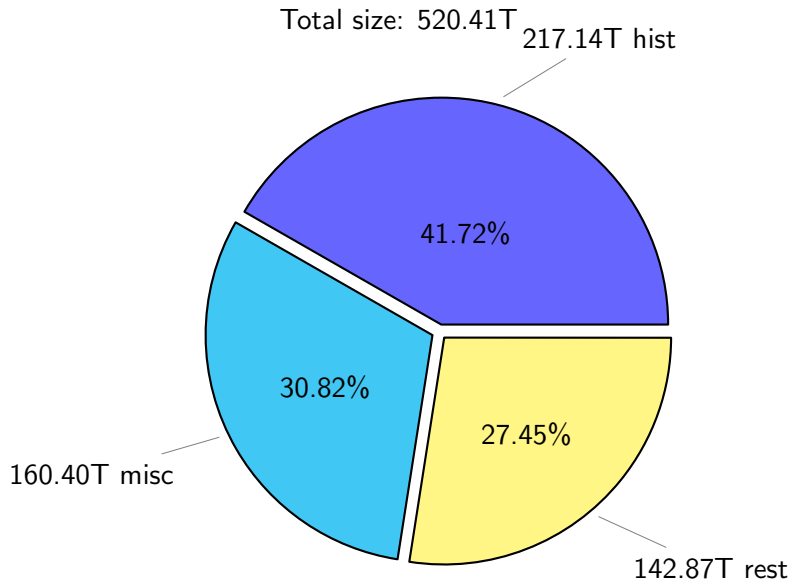

NS9039K disk usage

February 27, 2022

notes:

- ▶ Excluded directories: ".snapshot", ".afm", ".ptrash".
- ▶ Compressed file: file name end with "gz", "bz2", "tar", "zip" and NETCDF4 "nc"
- ▶ Restart files: path contains '/rest/'
- ▶ History files: path contains '/hist/'
- ▶ Items <3 % will be count as 'others'.
- ▶ Additional hard links are excluded.
- ▶ Monthly report: disk_ns9039k_YYYYMMDD.pdf
- ▶ Latest report: latest.pdf
- ▶ Ignored directories due to permission denied: filelist_classfy.err.txt
- ▶ Summary table: sizeTable.txt

NS9039K total disk usage

Total size: 520.41T

NS9039K file types usage

NS9039K history files usage

Total size: 217.14T

74.13T ingo

NS9039K restart files usage

Total size: 142.87T

NS9039K misc files usage

Total size: 160.40T

NS9039K total compressed

Total size: 520.41T

334.64T compressed

185.77T uncompressed

NS9039K uncompressed files usage

Total size: 185.77T

27.04T Igarcia

NS9039K NorCPM/cases/*

No data

NS9039K shared/*

No data