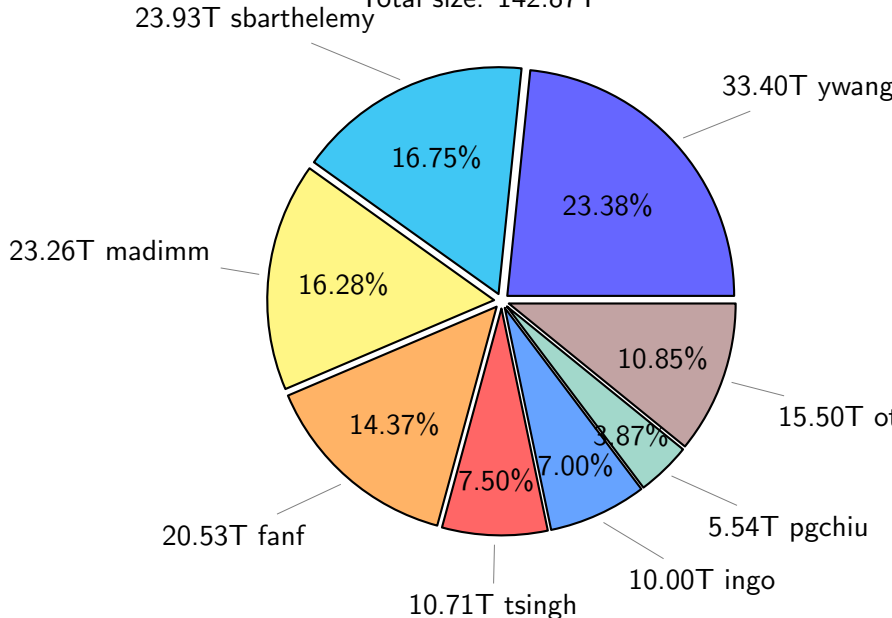

NS9039K total disk usage

Total size: 520.41T

NS9039K file types usage

NS9039K history files usage

Total size: 217.14T

74.13T ingo

NS9039K restart files usage

Total size: 142.87T

NS9039K misc files usage

Total size: 160.40T

NS9039K total compressed

Total size: 520.41T

334.64T compressed

185.77T uncompressed

NS9039K uncompressed files usage

Total size: 185.77T

27.04T Igarcia

NS9039K NorCPM/cases/*

No data

NS9039K shared/*

No data