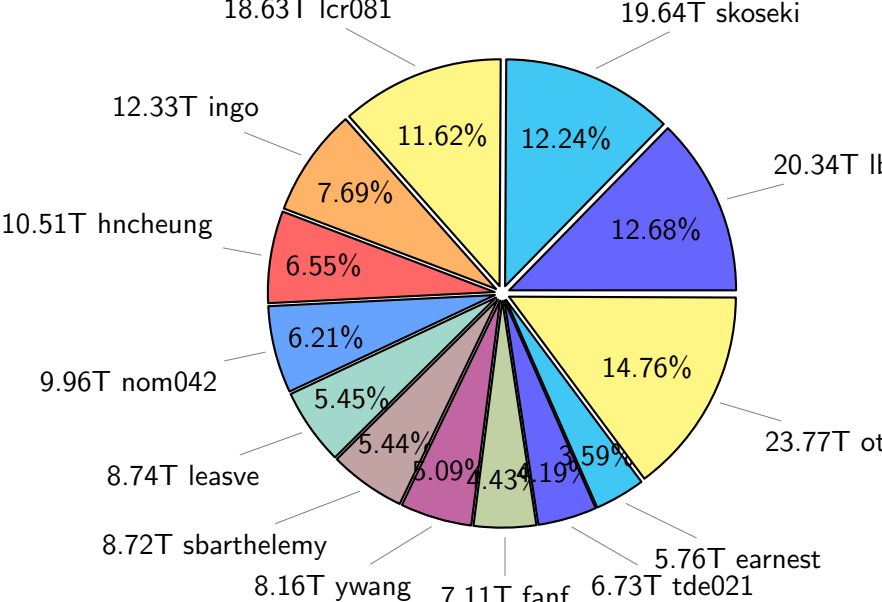

NS9039K total disk usage

Total size: 520.41T

NS9039K file types usage

NS9039K history files usage

Total size: 217.14T

74.13T ingo

NS9039K restart files usage

Total size: 142.87T

NS9039K misc files usage

Total size: 160.40T

NS9039K total compressed

Total size: 520.41T

334.64T compressed

185.77T uncompressed

NS9039K uncompressed files usage

Total size: 185.77T

27.04T Igarcia

NS9039K NorCPM/cases/*

No data

NS9039K shared/*

No data