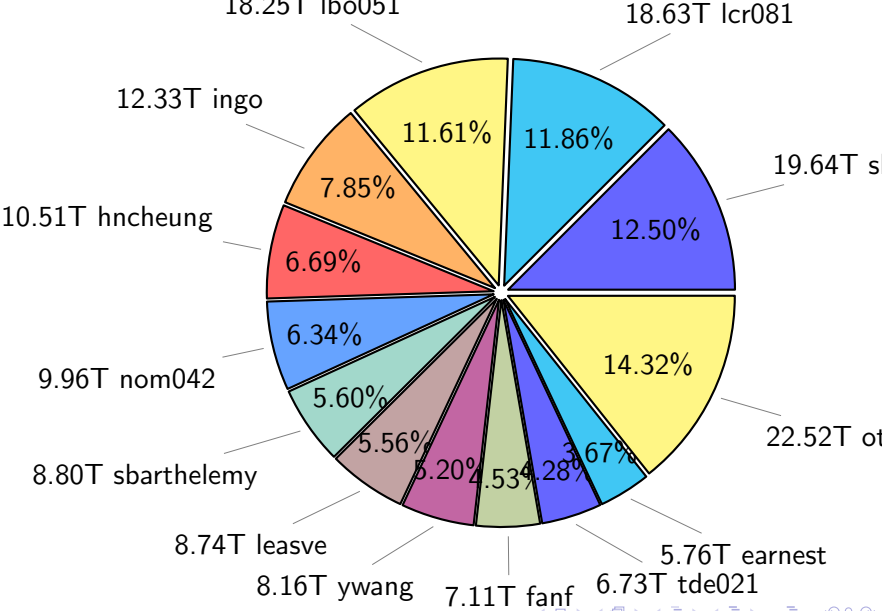

33.75%

10.23%

22.48T lgarcia

15.93%

9.27%

35.01T others

5.48%

5.37%

4.10%

20.37T edu061

12.03T leasve

9.02T skoseki
11.80T sbarthelemy

NS9039K restart files usage

Total size: 143.87T

NS9039K misc files usage

Total size: 157.14T