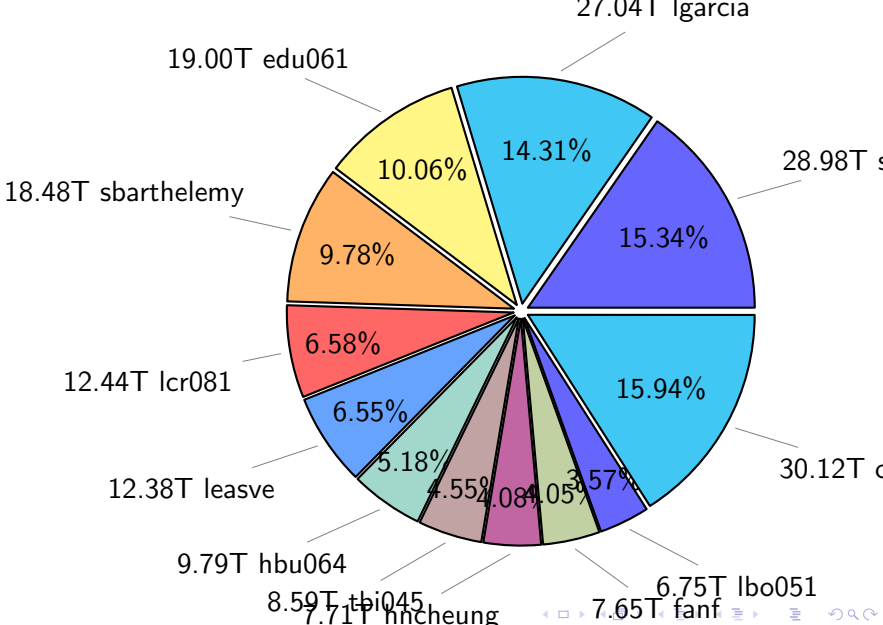

4.10%

20.37T edu061

12.03T leasve

9.02T skoseki
11.80T sbarthelemy

NS9039K restart files usage

Total size: 143.87T

NS9039K misc files usage

Total size: 157.14T

NS9039K total compressed

Total size: 520.69T

331.76T compressed

188.94T uncompressed

NS9039K uncompressed files usage

Total size: 188.94T

NS9039K NorCPM/cases/*

No data

NS9039K shared/*

No data