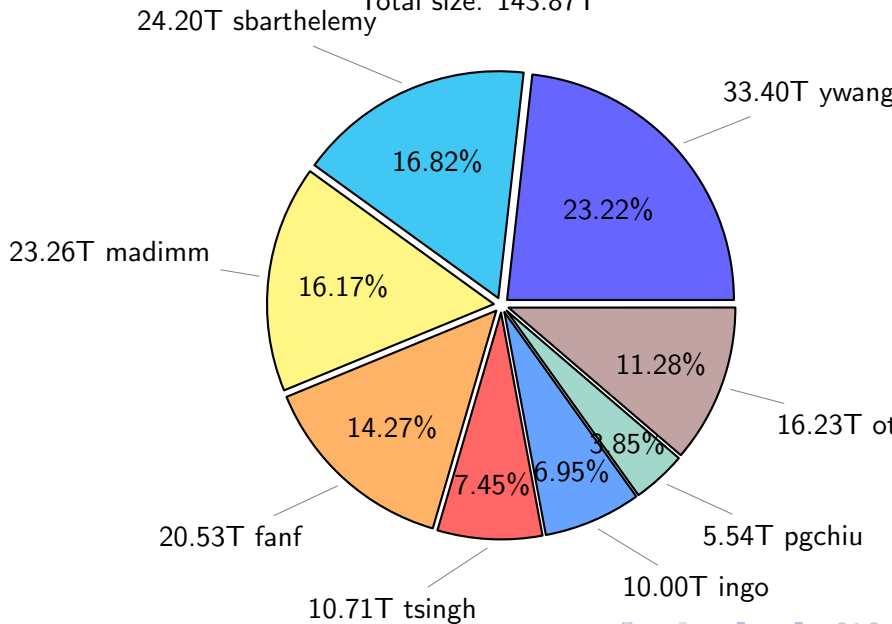

NS9039K total disk usage

Total size: 520.69T
76.39T ywang

NS9039K file types usage

NS9039K history files usage

Total size: 219.68T

74.13T ingo

34.83T ywang

15.85%

33.75%

10.23%

22.48T lgarcia

15.93%

9.27%

35.01T others

5.48%

5.37%

4.10%

20.37T edu061

12.03T leasve

9.02T skoseki
11.80T sbarthelemy

NS9039K restart files usage

Total size: 143.87T

NS9039K misc files usage

Total size: 157.14T

NS9039K total compressed

Total size: 520.69T

331.76T compressed

188.94T uncompressed

NS9039K uncompressed files usage

Total size: 188.94T

NS9039K NorCPM/cases/*

No data