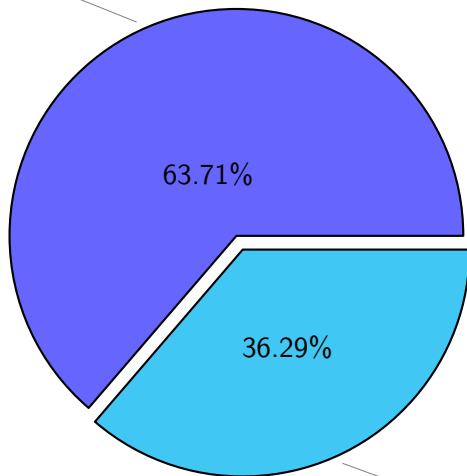

33.75%

10.23%

22.48T lgarcia

15.93%

9.27%

35.01T others

5.48%

5.37%

4.10%

20.37T edu061

12.03T leasve

9.02T skoseki
11.80T sbarthelemy

NS9039K restart files usage

Total size: 143.87T

NS9039K misc files usage

Total size: 157.14T

NS9039K total compressed

Total size: 520.69T

331.76T compressed

188.94T uncompressed

NS9039K uncompressed files usage

Total size: 188.94T

NS9039K NorCPM/cases/*

No data