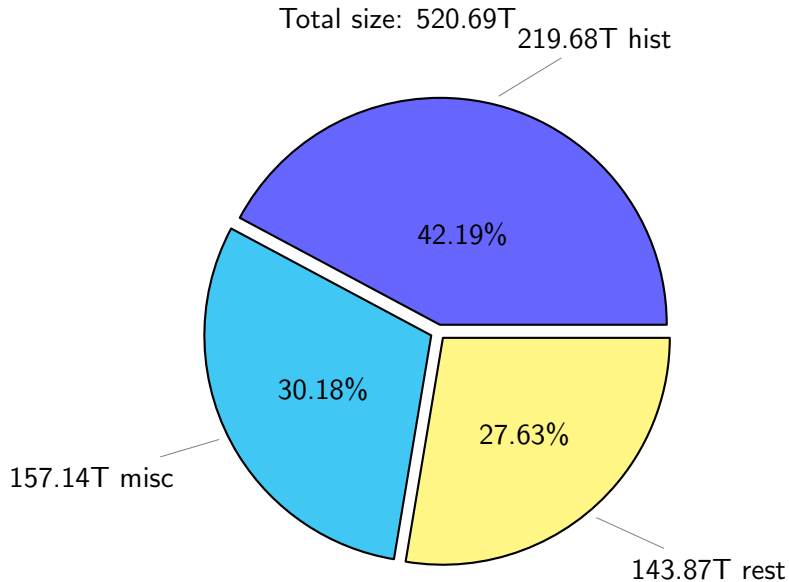

NS9039K disk usage

February 20, 2022

notes:

- ▶ Excluded directories: ".snapshot", ".afm", ".ptrash".
- ▶ Compressed file: file name end with "gz", "bz2", "tar", "zip" and NETCDF4 "nc"
- ▶ Restart files: path contains '/rest/'
- ▶ History files: path contains '/hist/'
- ▶ Items <3 % will be count as 'others'.
- ▶ Additional hard links are excluded.
- ▶ Monthly report: disk_ns9039k_YYYYMMDD.pdf
- ▶ Latest report: latest.pdf
- ▶ Ignored directories due to permission denied: filelist_classfy.err.txt
- ▶ Summary table: sizeTable.txt

NS9039K total disk usage

Total size: 520.69T
76.39T ywang

NS9039K file types usage

NS9039K history files usage

Total size: 219.68T

74.13T ingo

34.83T ywang

15.85%

33.75%

10.23%

22.48T lgarcia

15.93%

9.27%

35.01T others

5.48%

5.37%

NS9039K total compressed

Total size: 520.69T

331.76T compressed

188.94T uncompressed

NS9039K uncompressed files usage

Total size: 188.94T

NS9039K NorCPM/cases/*

No data