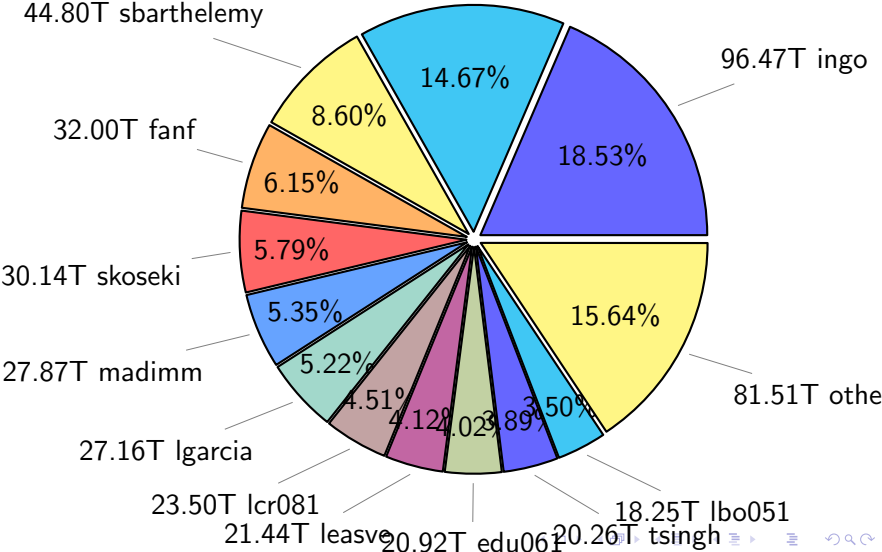

NS9039K disk usage

February 20, 2022

notes:

- ▶ Excluded directories: ".snapshot", ".afm", ".ptrash".
- ▶ Compressed file: file name end with "gz", "bz2", "tar", "zip" and NETCDF4 "nc"
- ▶ Restart files: path contains '/rest/'
- ▶ History files: path contains '/hist/'
- ▶ Items <3 % will be count as 'others'.
- ▶ Additional hard links are excluded.
- ▶ Monthly report: disk_ns9039k_YYYYMMDD.pdf
- ▶ Latest report: latest.pdf
- ▶ Ignored directories due to permission denied: filelist_classfy.err.txt
- ▶ Summary table: sizeTable.txt

NS9039K total disk usage

Total size: 520.69T
76.39T ywang

NS9039K file types usage

NS9039K history files usage

Total size: 219.68T

74.13T ingo

34.83T ywang

15.85%

33.75%

10.23%

22.48T lgarcia

15.93%

9.27%

35.01T others

5.48%

5.37%