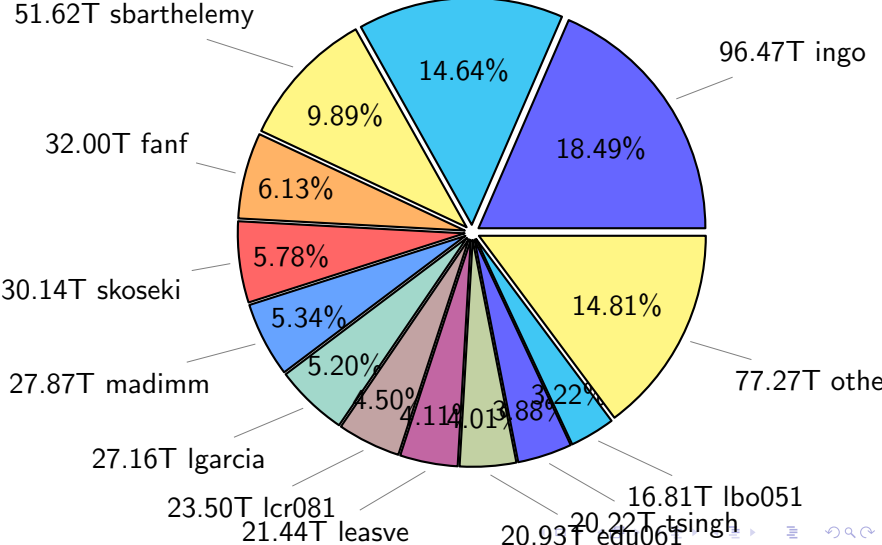

NS9039K disk usage

February 13, 2022

notes:

- ▶ Excluded directories: ".snapshot", ".afm", ".ptrash".
- ▶ Compressed file: file name end with "gz", "bz2", "tar", "zip" and NETCDF4 "nc"
- ▶ Restart files: path contains '/rest/'
- ▶ History files: path contains '/hist/'
- ▶ Items <3 % will be count as 'others'.
- ▶ Additional hard links are excluded.
- ▶ Monthly report: disk_ns9039k_YYYYMMDD.pdf
- ▶ Latest report: latest.pdf
- ▶ Ignored directories due to permission denied: filelist_classfy.err.txt
- ▶ Summary table: sizeTable.txt

NS9039K total disk usage

Total size: 521.80T
76.39T ywang

NS9039K file types usage

NS9039K history files usage

Total size: 222.20T

74.13T ingo

34.83T ywang

33.36%

5.42%

4.06%

9.02T skoseki

16.77T sbarthelemy

12.03T leave

NS9039K restart files usage

Total size: 144.99T

26.05T sbarthelemy

NS9039K uncompressed files usage

Total size: 192.30T

27.04T Igarcia

NS9039K NorCPM/cases/*

No data

NS9039K shared/*

No data