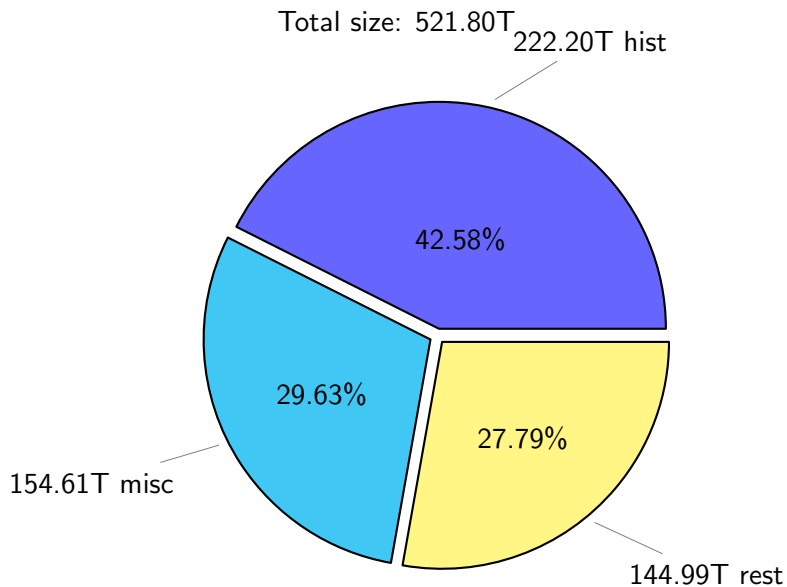

NS9039K total disk usage

Total size: 521.80T
76.39T ywang

NS9039K file types usage

NS9039K history files usage

Total size: 222.20T

74.13T ingo

34.83T ywang

33.36%

5.42%

4.06%

9.02T skoseki

16.77T sbarthelemy

12.03T leave

NS9039K restart files usage

Total size: 144.99T

26.05T sbarthelemy

33.40T ywang

23.26T madimm

NS9039K misc files usage

Total size: 154.61T

NS9039K total compressed

329.50T compressed

Total size: 521.80T

192.30T uncompressed

NS9039K uncompressed files usage

Total size: 192.30T

27.04T Igarcia

NS9039K NorCPM/cases/*

No data

NS9039K shared/*

No data