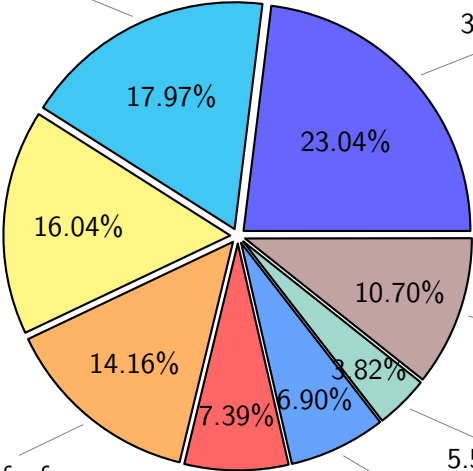

15.67%

22.48T lgarcia

10.12%

9.17%

14.67%

32.56T other

20.38T edu061

7.54%

5.42%

4.06%

9.02T skoseki

16.77T sbarthelemy

12.03T leave

NS9039K restart files usage

Total size: 144.99T

26.05T sbarthelemy

33.40T ywang

23.26T madimm

NS9039K misc files usage

Total size: 154.61T

NS9039K total compressed

329.50T compressed

Total size: 521.80T

192.30T uncompressed