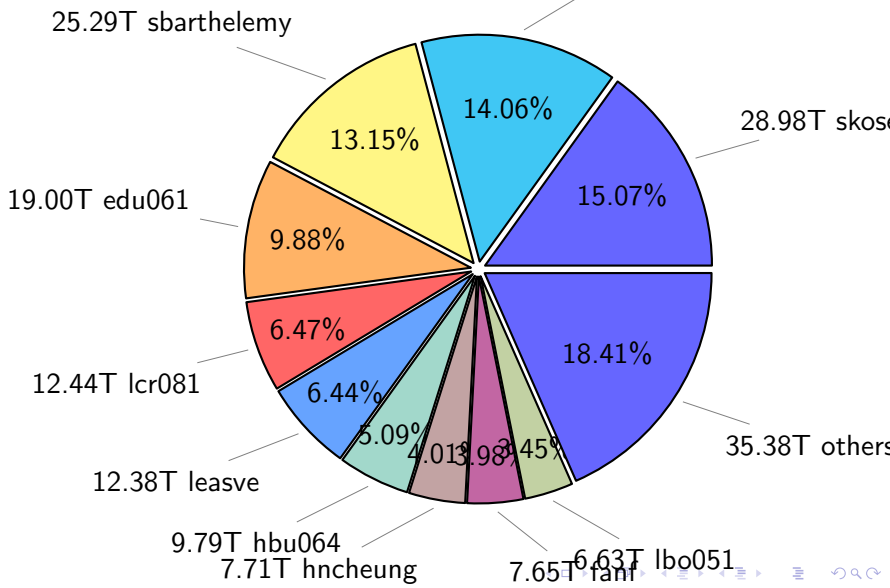

NS9039K total disk usage

Total size: 521.80T
76.39T ywang

NS9039K file types usage

NS9039K history files usage

Total size: 222.20T

74.13T ingo

34.83T ywang

33.36%

5.42%

4.06%

9.02T skoseki

16.77T sbarthelemy

12.03T leave

NS9039K restart files usage

Total size: 144.99T

26.05T sbarthelemy

33.40T ywang

23.26T madimm

NS9039K misc files usage

Total size: 154.61T

NS9039K total compressed

329.50T compressed

Total size: 521.80T

192.30T uncompressed

NS9039K uncompressed files usage

Total size: 192.30T

27.04T Igarcia

NS9039K NorCPM/cases/*

No data

NS9039K shared/*

No data