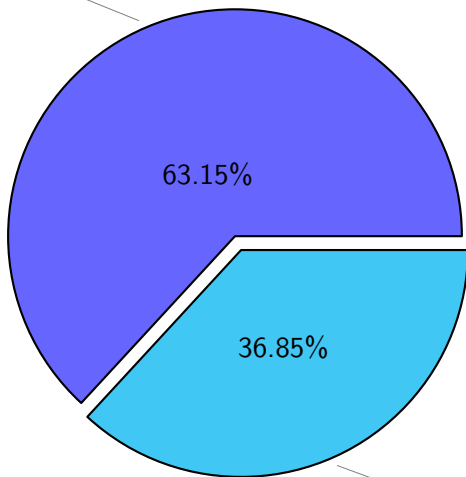

5.42%

4.06%

9.02T skoseki

16.77T sbarthelemy

12.03T leave

NS9039K restart files usage

Total size: 144.99T

26.05T sbarthelemy

33.40T ywang

23.26T madimm

NS9039K misc files usage

Total size: 154.61T

NS9039K total compressed

329.50T compressed

Total size: 521.80T

192.30T uncompressed

NS9039K uncompressed files usage

Total size: 192.30T

27.04T Igarcia

NS9039K NorCPM/cases/*

No data

NS9039K shared/*

No data