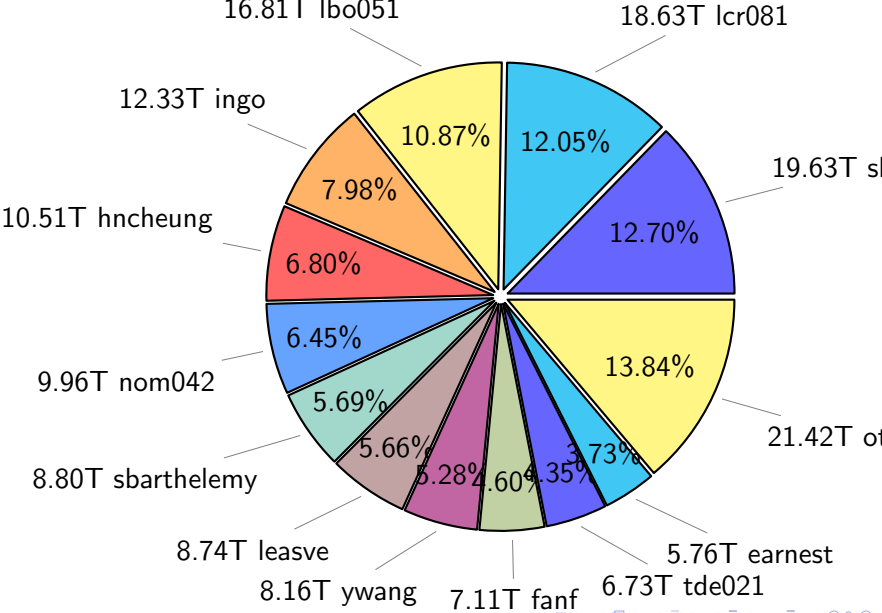

15.67%

22.48T lgarcia

10.12%

9.17%

14.67%

32.56T other

20.38T edu061

7.54%

5.42%

4.06%

9.02T skoseki

16.77T sbarthelemy

12.03T leave

NS9039K restart files usage

Total size: 144.99T

26.05T sbarthelemy

33.40T ywang

23.26T madimm

NS9039K misc files usage

Total size: 154.61T

NS9039K total compressed

329.50T compressed

Total size: 521.80T

192.30T uncompressed