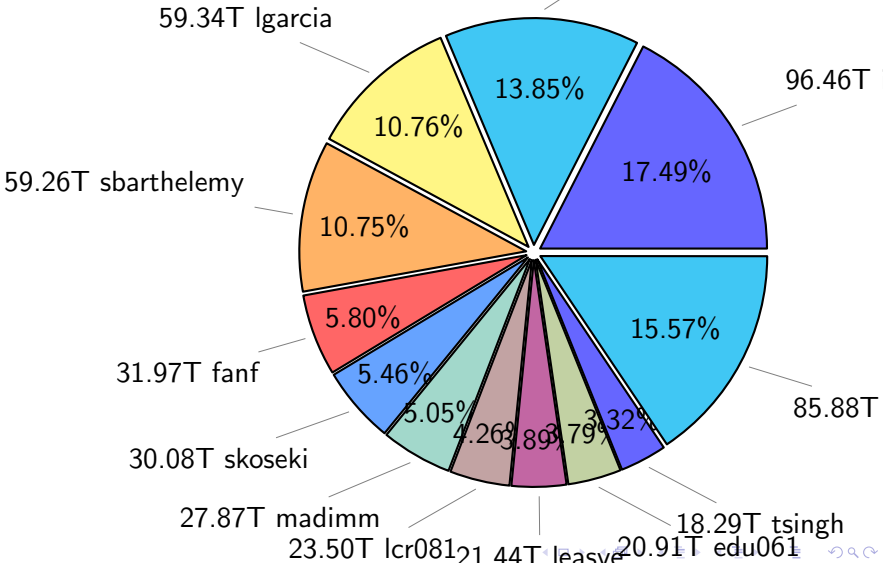

NS9039K disk usage

January 16, 2022

notes:

- ▶ Excluded directories: ".snapshot", ".afm", ".ptrash".
- ▶ Compressed file: file name end with "gz", "bz2", "tar", "zip" and NETCDF4 "nc"
- ▶ Restart files: path contains '/rest/'
- ▶ History files: path contains '/hist/'
- ▶ Items <3 % will be count as 'others'.
- ▶ Additional hard links are excluded.
- ▶ Monthly report: disk_ns9039k_YYYYMMDD.pdf
- ▶ Latest report: latest.pdf
- ▶ Ignored directories due to permission denied: filelist_classfy.err.txt
- ▶ Summary table: sizeTable.txt

NS9039K total disk usage

Total size: 551.39T
76.39T ywang

NS9039K file types usage

NS9039K history files usage

Total size: 236.36T

NS9039K restart files usage

Total size: 166.87T

NS9039K misc files usage

Total size: 148.16T

NS9039K total compressed

Total size: 551.39T

300.60T compressed

250.80T uncompressed

NS9039K uncompressed files usage

Total size: 250.80T

NS9039K NorCPM/cases/*