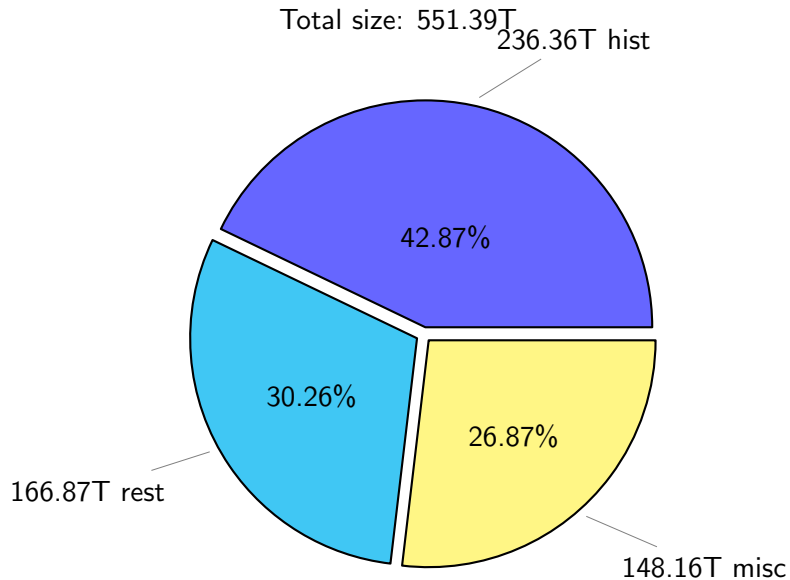

NS9039K disk usage

January 16, 2022

notes:

- ▶ Excluded directories: ".snapshot", ".afm", ".ptrash".
- ▶ Compressed file: file name end with "gz", "bz2", "tar", "zip" and NETCDF4 "nc"
- ▶ Restart files: path contains '/rest/'
- ▶ History files: path contains '/hist/'
- ▶ Items <3 % will be count as 'others'.
- ▶ Additional hard links are excluded.
- ▶ Monthly report: disk_ns9039k_YYYYMMDD.pdf
- ▶ Latest report: latest.pdf
- ▶ Ignored directories due to permission denied: filelist_classfy.err.txt
- ▶ Summary table: sizeTable.txt

NS9039K total disk usage

Total size: 551.39T
76.39T ywang

NS9039K file types usage

NS9039K history files usage

Total size: 236.36T

NS9039K restart files usage

Total size: 166.87T

NS9039K misc files usage

Total size: 148.16T

NS9039K total compressed

Total size: 551.39T

300.60T compressed

250.80T uncompressed

NS9039K uncompressed files usage

Total size: 250.80T

NS9039K NorCPM/cases/*