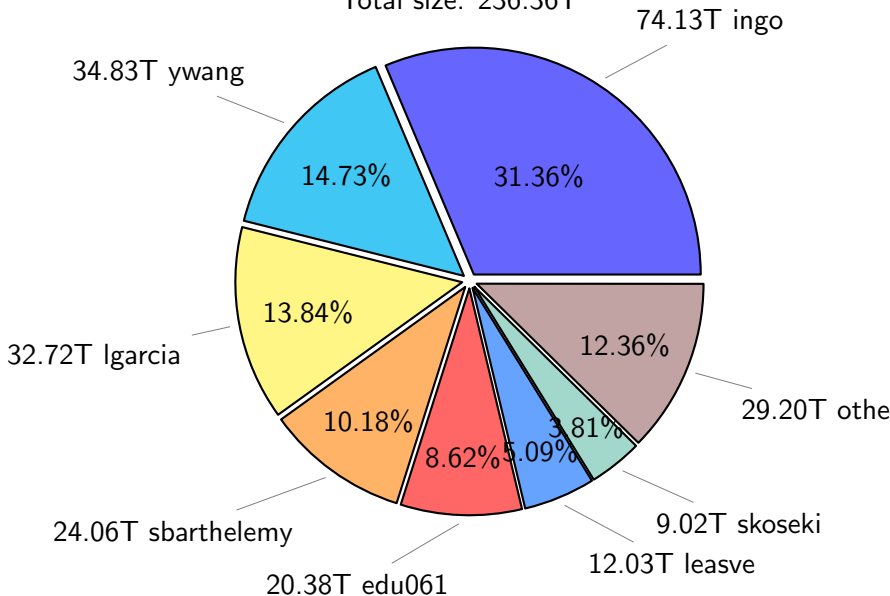

NS9039K total disk usage

Total size: 551.39T
76.39T ywang

NS9039K file types usage

NS9039K history files usage

Total size: 236.36T

NS9039K restart files usage

Total size: 166.87T

NS9039K misc files usage

Total size: 148.16T

NS9039K total compressed

Total size: 551.39T

300.60T compressed

250.80T uncompressed

NS9039K uncompressed files usage

Total size: 250.80T

NS9039K NorCPM/cases/*