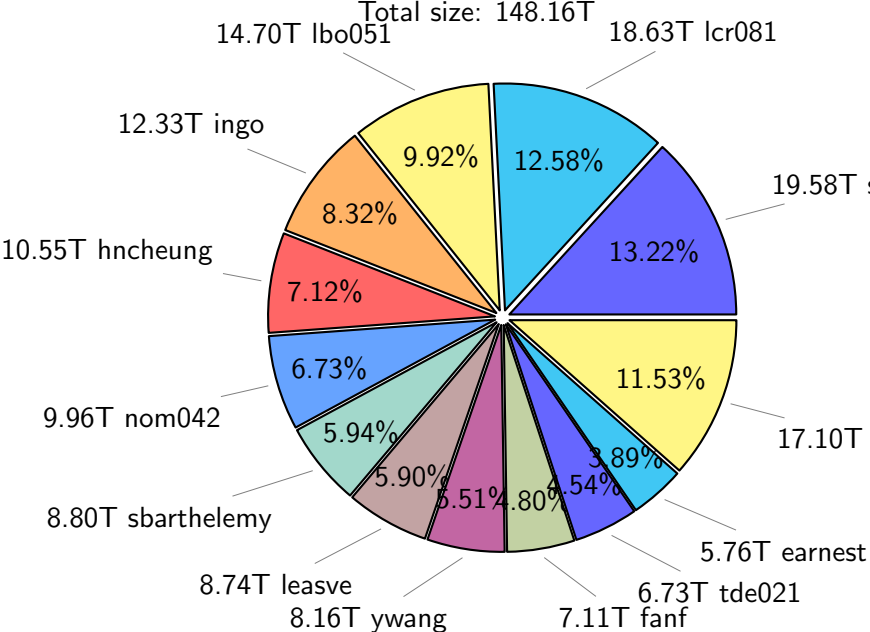

NS9039K total disk usage

Total size: 551.39T
76.39T ywang

NS9039K file types usage

NS9039K history files usage

Total size: 236.36T

NS9039K restart files usage

Total size: 166.87T

NS9039K misc files usage

Total size: 148.16T

NS9039K total compressed

Total size: 551.39T

300.60T compressed

250.80T uncompressed

NS9039K uncompressed files usage

Total size: 250.80T

NS9039K NorCPM/cases/*

No data

NS9039K shared/*

No data