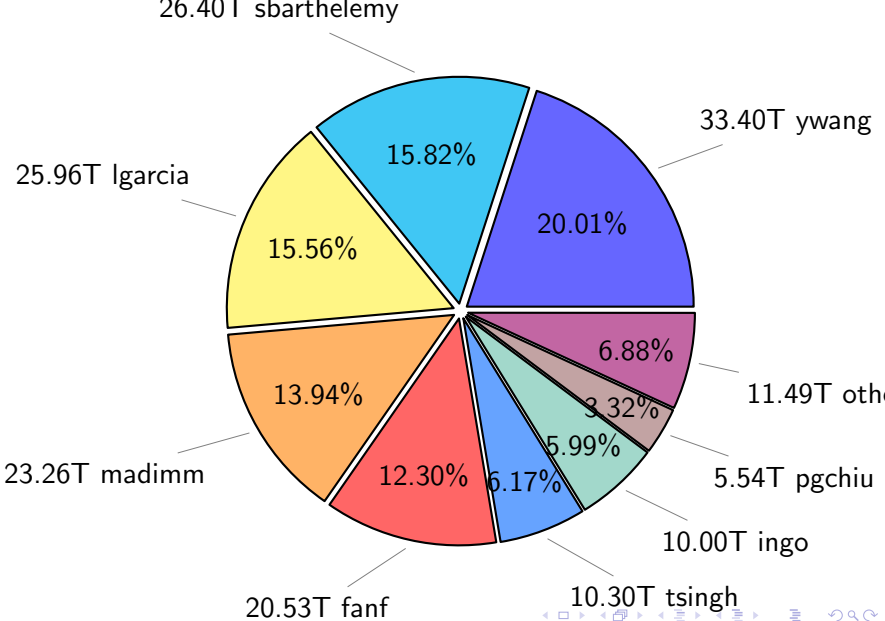

NS9039K total disk usage

Total size: 551.39T
76.39T ywang

NS9039K file types usage

NS9039K history files usage

Total size: 236.36T

NS9039K restart files usage

Total size: 166.87T

NS9039K misc files usage

Total size: 148.16T

NS9039K total compressed

Total size: 551.39T

300.60T compressed

250.80T uncompressed

NS9039K uncompressed files usage

Total size: 250.80T

NS9039K NorCPM/cases/*

No data

NS9039K shared/*

No data