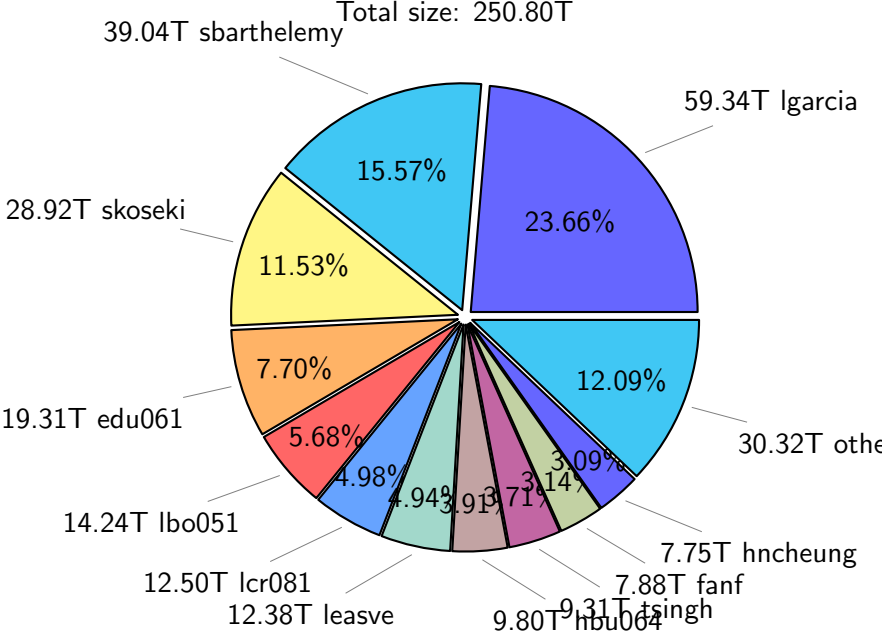

NS9039K total disk usage

Total size: 551.39T
76.39T ywang

NS9039K file types usage

NS9039K history files usage

Total size: 236.36T

NS9039K restart files usage

Total size: 166.87T

NS9039K misc files usage

Total size: 148.16T

NS9039K total compressed

Total size: 551.39T

300.60T compressed

250.80T uncompressed

NS9039K uncompressed files usage

Total size: 250.80T

NS9039K NorCPM/cases/*

No data

NS9039K shared/*

No data