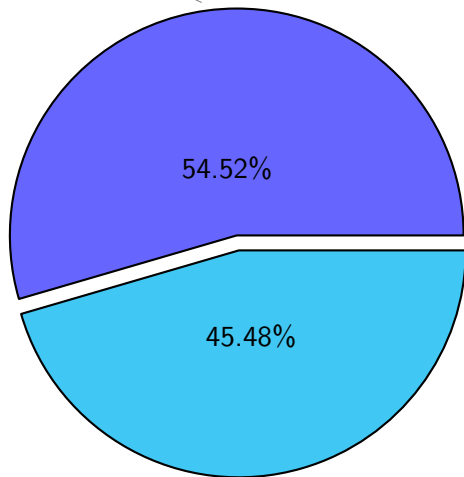

NS9039K total disk usage

Total size: 551.39T
76.39T ywang

NS9039K file types usage

NS9039K history files usage

Total size: 236.36T

NS9039K restart files usage

Total size: 166.87T

NS9039K misc files usage

Total size: 148.16T

NS9039K total compressed

Total size: 551.39T

300.60T compressed

250.80T uncompressed

NS9039K uncompressed files usage

Total size: 250.80T

NS9039K NorCPM/cases/*