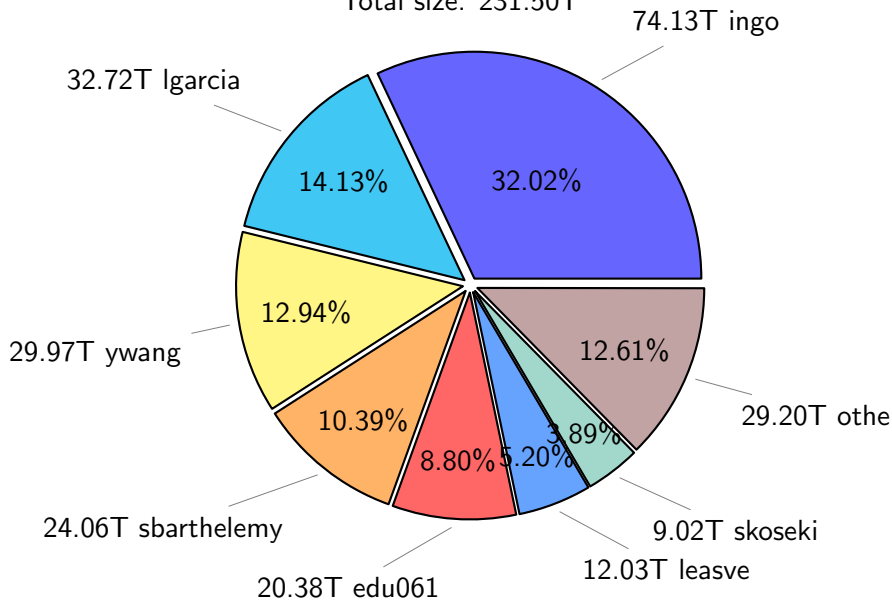

# NS9039K total disk usage

Total size: 543.54T  
71.42T ywang

# NS9039K history files usage

Total size: 231.50T