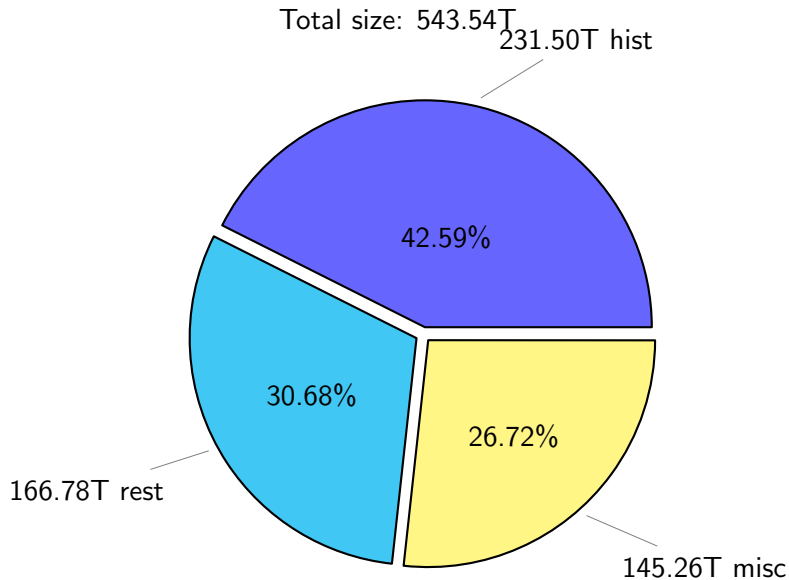

# NS9039K total disk usage

Total size: 543.54T  
71.42T ywang

# NS9039K history files usage

Total size: 231.50T

# NS9039K misc files usage

Total size: 145.26T

# NS9039K uncompressed files usage

Total size: 247.41T

NS9039K NorCPM/cases/\*

No data

NS9039K shared/\*

No data