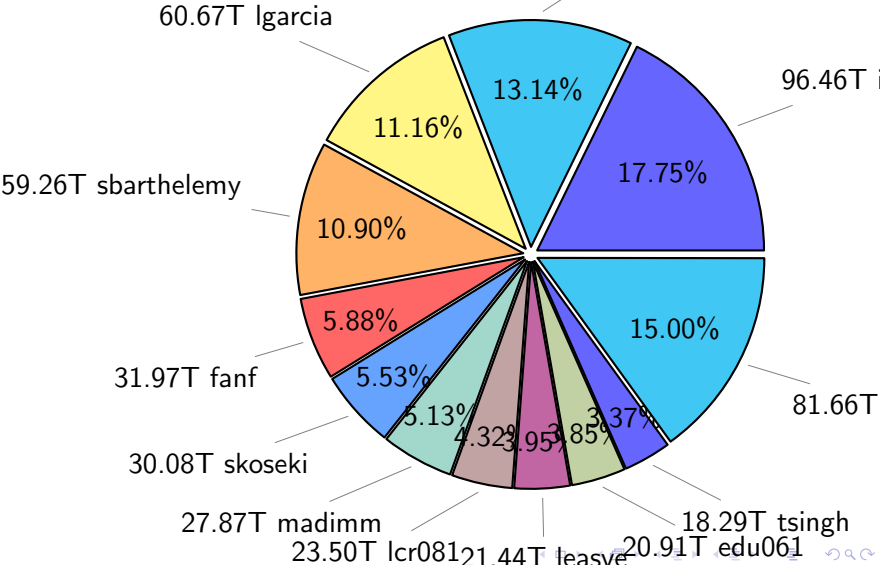

# NS9039K disk usage

January 14, 2022

notes:

- ▶ Excluded directories: ".snapshot", ".afm", ".ptrash".
- ▶ Compressed file: file name end with "gz", "bz2", "tar", "zip" and NETCDF4 "nc"
- ▶ Restart files: path contains '/rest/'
- ▶ History files: path contains '/hist/'
- ▶ Items <3 % will be count as 'others'.
- ▶ Additional hard links are excluded.
- ▶ Monthly report: disk\_ns9039k\_YYYYMMDD.pdf
- ▶ Latest report: latest.pdf
- ▶ Ignored directories due to permission denied: filelist\_classfy.err.txt
- ▶ Summary table: sizeTable.txt

# NS9039K total disk usage

Total size: 543.54T  
71.42T ywang

# NS9039K history files usage

Total size: 231.50T

# NS9039K uncompressed files usage

Total size: 247.41T

NS9039K NorCPM/cases/\*

No data

NS9039K shared/\*

No data