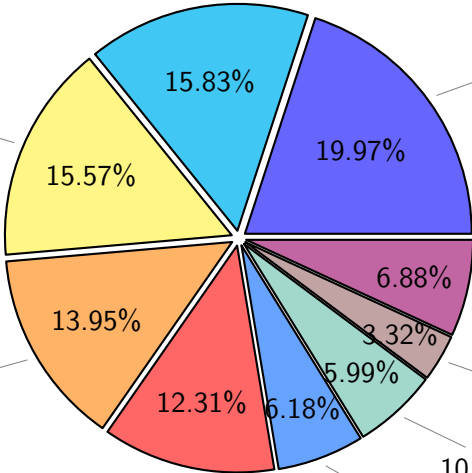

NS9039K restart files usage

Total size: 166.78T

26.40T sbarthelemy

33.31T ywang

25.96T lgarcia

15.83%

19.97%

15.57%

6.88%

11.49T other

13.95%

3.32%

5.54T pgchiu

23.26T madimm

12.31%

6.18%

5.99%

10.00T ingo

20.53T fanf

10.30T tsingh