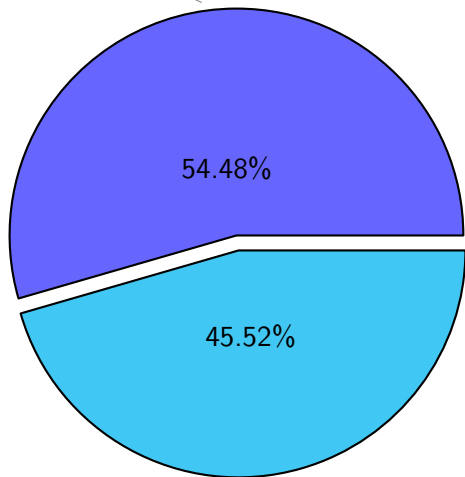

NS9039K total compressed

Total size: 543.54T

296.13T compressed

247.41T uncompressed