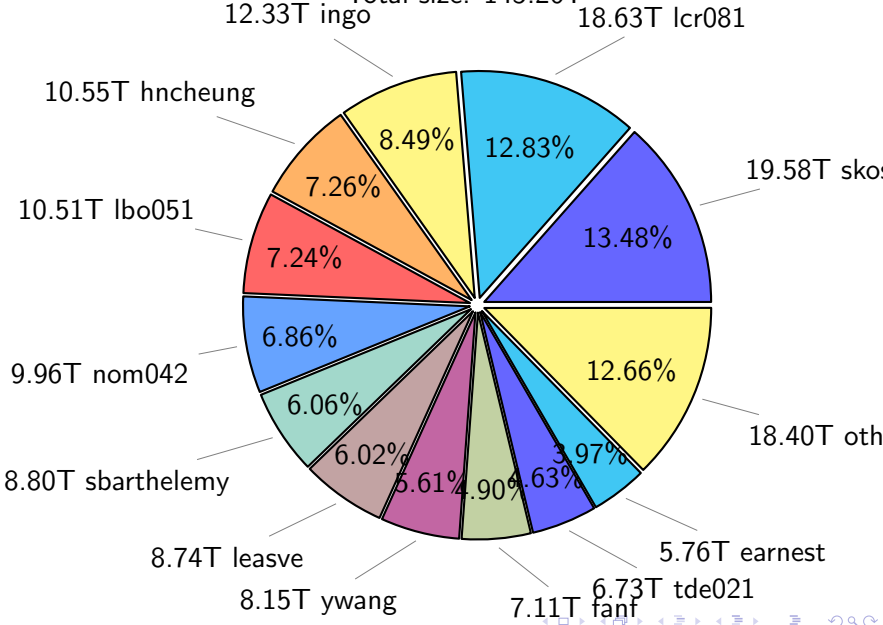

5.99%

10.00T ingo

20.53T fanf

10.30T tsingh

# NS9039K misc files usage

Total size: 145.26T