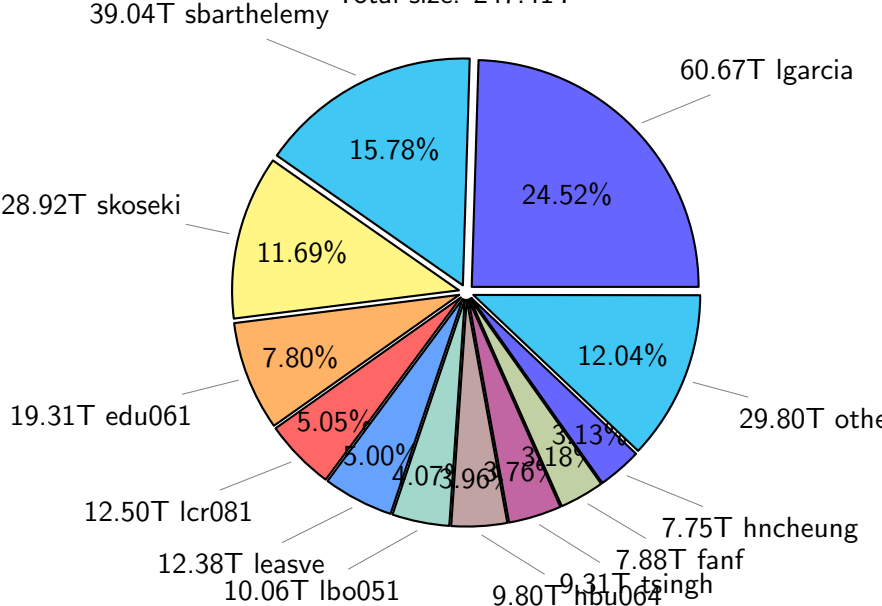

# NS9039K misc files usage

Total size: 145.26T

# NS9039K total compressed

Total size: 543.54T

296.13T compressed

247.41T uncompressed

# NS9039K uncompressed files usage

Total size: 247.41T

NS9039K NorCPM/cases/\*

No data

NS9039K shared/\*

No data