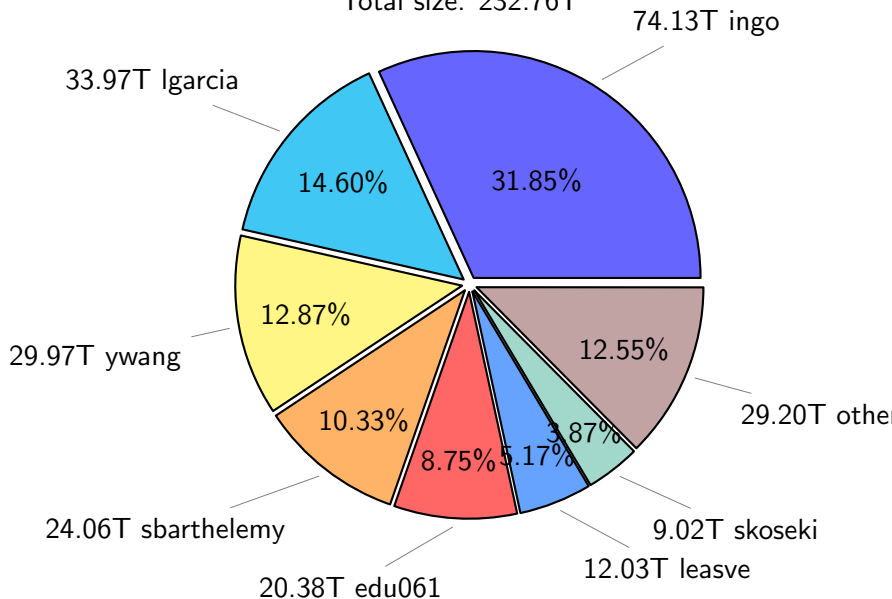

NS9039K total disk usage

Total size: 545.12T

NS9039K file types usage

NS9039K history files usage

Total size: 232.76T

NS9039K restart files usage

Total size: 168.19T
garcia

NS9039K misc files usage

Total size: 144.17T

NS9039K total compressed

Total size: 545.12T
296.13T compressed

249.00T uncompressed

NS9039K uncompressed files usage

Total size: 249.00T

NS9039K NorCPM/cases/*

No data

NS9039K shared/*

No data