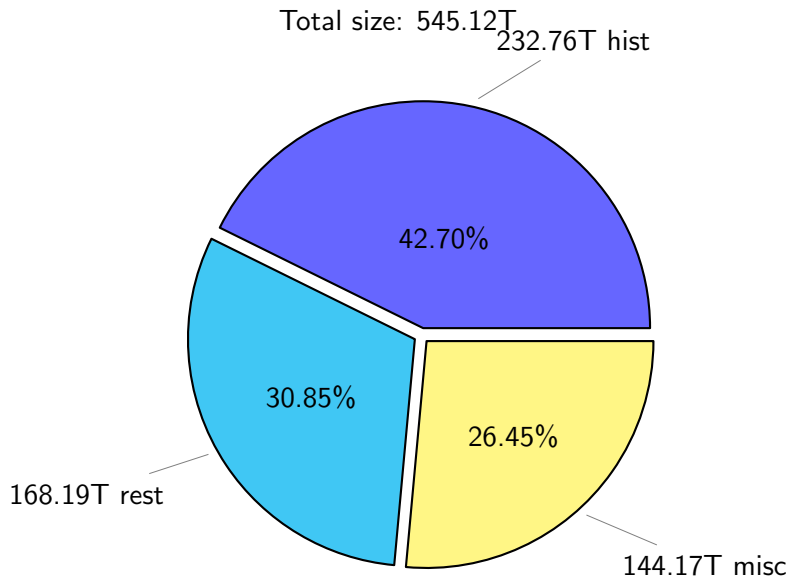

NS9039K disk usage

January 13, 2022

notes:

- ▶ Excluded directories: ".snapshot", ".afm", ".ptrash".
- ▶ Compressed file: file name end with "gz", "bz2", "tar", "zip" and NETCDF4 "nc"
- ▶ Restart files: path contains '/rest/'
- ▶ History files: path contains '/hist/'
- ▶ Items <3 % will be count as 'others'.
- ▶ Additional hard links are excluded.
- ▶ Monthly report: disk_ns9039k_YYYYMMDD.pdf
- ▶ Latest report: latest.pdf
- ▶ Ignored directories due to permission denied: filelist_classfy.err.txt
- ▶ Summary table: sizeTable.txt

NS9039K total disk usage

Total size: 545.12T

NS9039K file types usage

NS9039K history files usage

Total size: 232.76T

NS9039K restart files usage

Total size: 168.19T
garcia

NS9039K misc files usage

Total size: 144.17T

NS9039K total compressed

Total size: 545.12T
296.13T compressed

249.00T uncompressed

NS9039K uncompressed files usage

Total size: 249.00T

NS9039K NorCPM/cases/*

No data