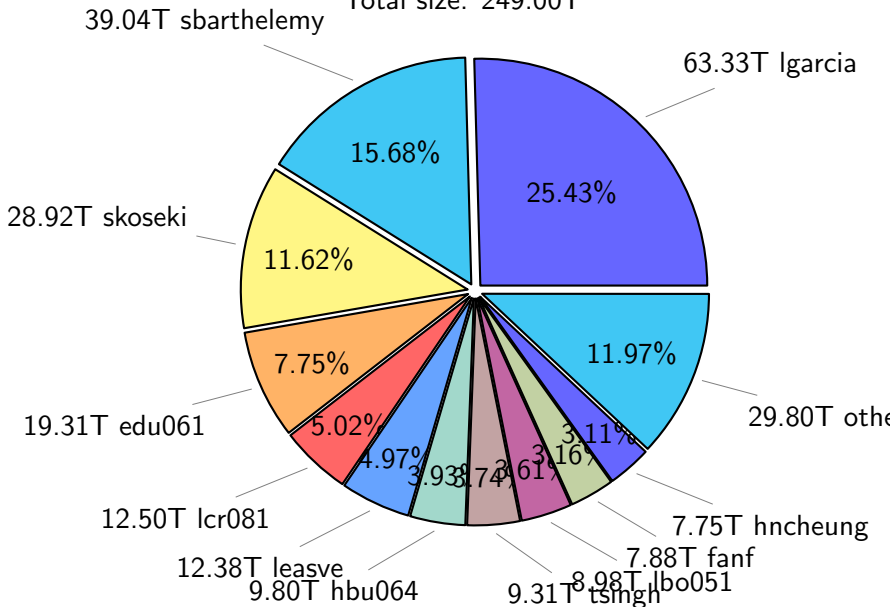

NS9039K total disk usage

Total size: 545.12T

NS9039K file types usage

NS9039K history files usage

Total size: 232.76T

NS9039K restart files usage

Total size: 168.19T
garcia

NS9039K misc files usage

Total size: 144.17T

NS9039K total compressed

Total size: 545.12T
296.13T compressed

249.00T uncompressed

NS9039K uncompressed files usage

Total size: 249.00T

NS9039K NorCPM/cases/*

No data

NS9039K shared/*

No data