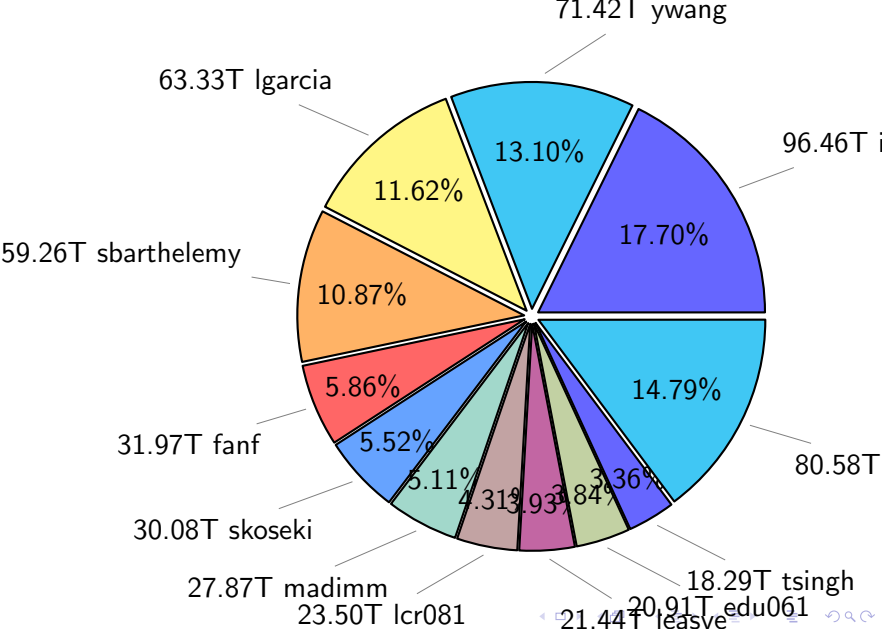

NS9039K disk usage

January 13, 2022

notes:

- ▶ Excluded directories: ".snapshot", ".afm", ".ptrash".
- ▶ Compressed file: file name end with "gz", "bz2", "tar", "zip" and NETCDF4 "nc"
- ▶ Restart files: path contains '/rest/'
- ▶ History files: path contains '/hist/'
- ▶ Items <3 % will be count as 'others'.
- ▶ Additional hard links are excluded.
- ▶ Monthly report: disk_ns9039k_YYYYMMDD.pdf
- ▶ Latest report: latest.pdf
- ▶ Ignored directories due to permission denied: filelist_classfy.err.txt
- ▶ Summary table: sizeTable.txt

NS9039K total disk usage

Total size: 545.12T

NS9039K file types usage

NS9039K history files usage

Total size: 232.76T

NS9039K restart files usage

Total size: 168.19T
garcia

NS9039K misc files usage

Total size: 144.17T

NS9039K total compressed

Total size: 545.12T
296.13T compressed

249.00T uncompressed

NS9039K uncompressed files usage

Total size: 249.00T

NS9039K NorCPM/cases/*

No data