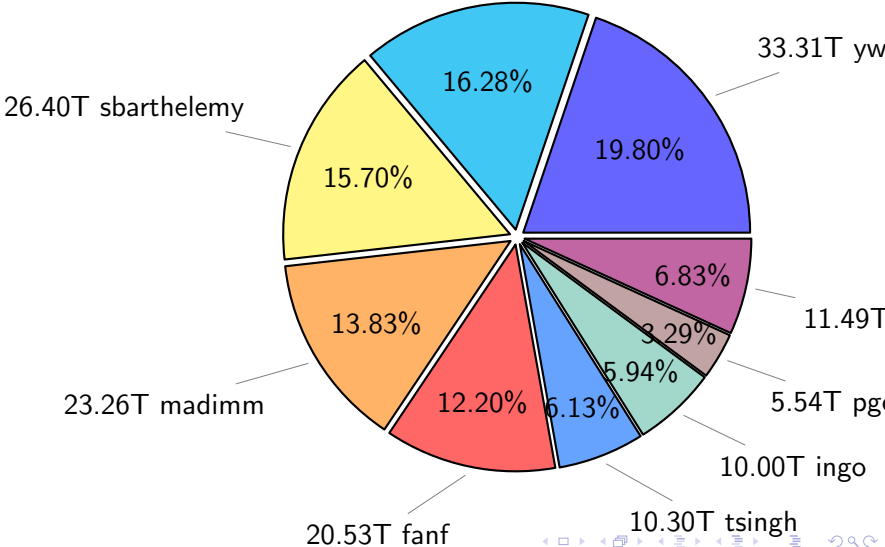

NS9039K total disk usage

Total size: 545.12T

NS9039K file types usage

NS9039K history files usage

Total size: 232.76T

NS9039K restart files usage

Total size: 168.19T
garcia

NS9039K misc files usage

Total size: 144.17T

NS9039K total compressed

Total size: 545.12T
296.13T compressed

249.00T uncompressed

NS9039K uncompressed files usage

Total size: 249.00T

NS9039K NorCPM/cases/*

No data

NS9039K shared/*

No data