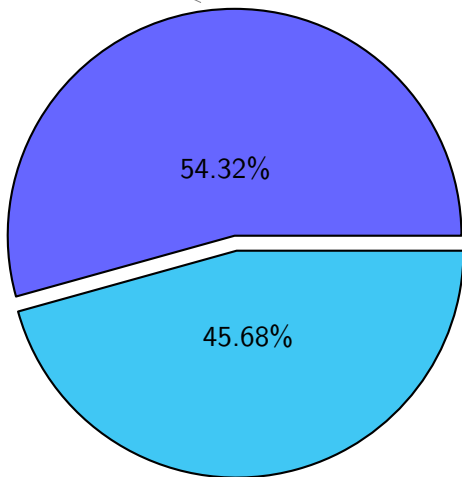

NS9039K total disk usage

Total size: 545.12T

NS9039K file types usage

NS9039K history files usage

Total size: 232.76T

NS9039K restart files usage

Total size: 168.19T
garcia

NS9039K misc files usage

Total size: 144.17T

NS9039K total compressed

Total size: 545.12T
296.13T compressed

249.00T uncompressed

NS9039K uncompressed files usage

Total size: 249.00T

NS9039K NorCPM/cases/*

No data