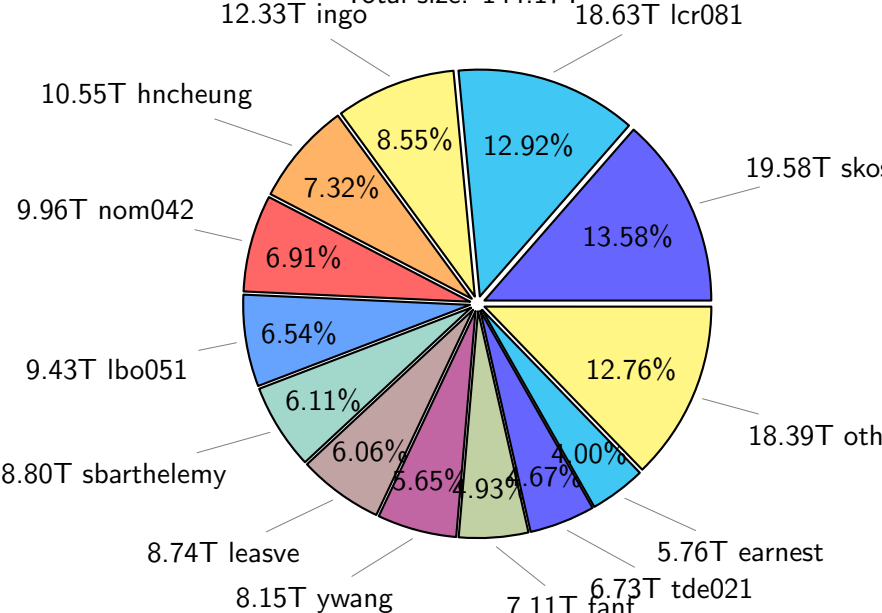

NS9039K total disk usage

Total size: 545.12T

NS9039K file types usage

NS9039K history files usage

Total size: 232.76T

NS9039K restart files usage

Total size: 168.19T
garcia

NS9039K misc files usage

Total size: 144.17T

NS9039K total compressed

Total size: 545.12T
296.13T compressed

249.00T uncompressed

NS9039K uncompressed files usage

Total size: 249.00T

NS9039K NorCPM/cases/*

No data

NS9039K shared/*

No data