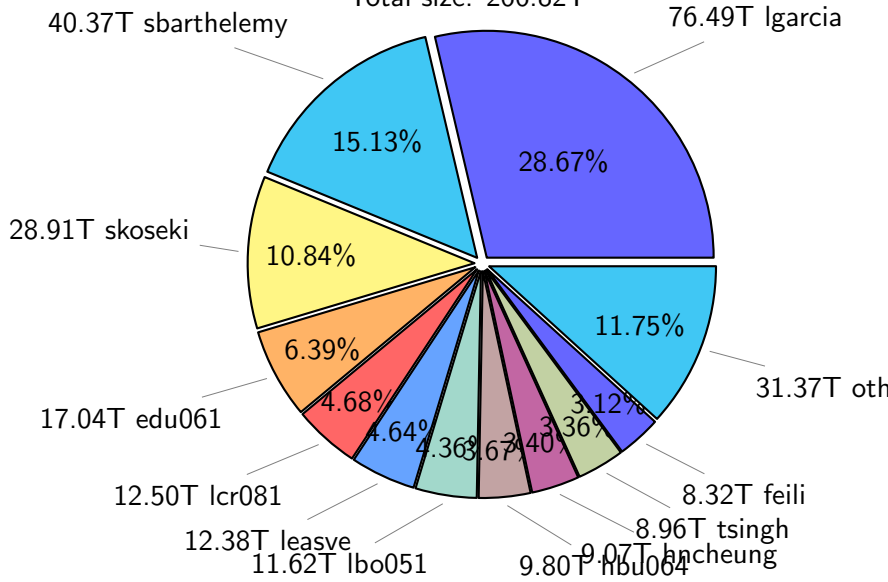

# NS9039K misc files usage

Total size: 145.11T

# NS9039K total compressed

Total size: 545.68T  
278.86T compressed

266.82T uncompressed

# NS9039K uncompressed files usage

Total size: 266.82T

NS9039K NorCPM/cases/\*

No data

NS9039K shared/\*

No data