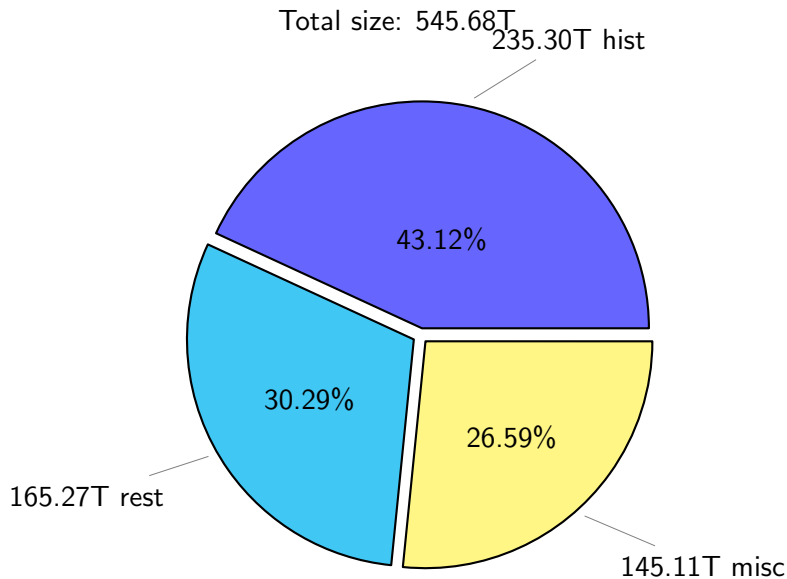

# NS9039K total disk usage

Total size: 545.68T  
76.49T lgarcia

# NS9039K history files usage

Total size: 235.30T

# NS9039K misc files usage

Total size: 145.11T

# NS9039K uncompressed files usage

Total size: 266.82T

NS9039K NorCPM/cases/\*

No data

NS9039K shared/\*

No data