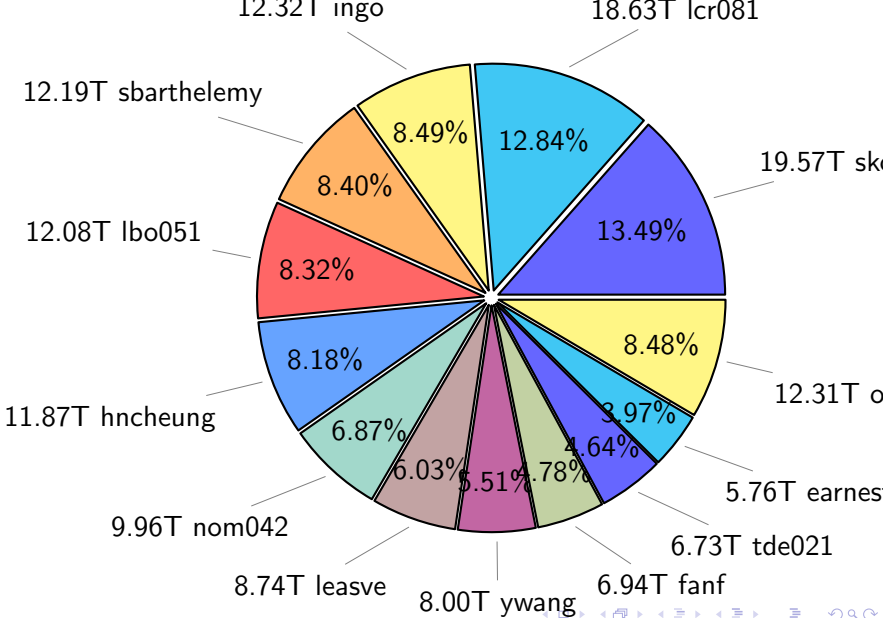

NS9039K misc files usage

Total size: 145.11T