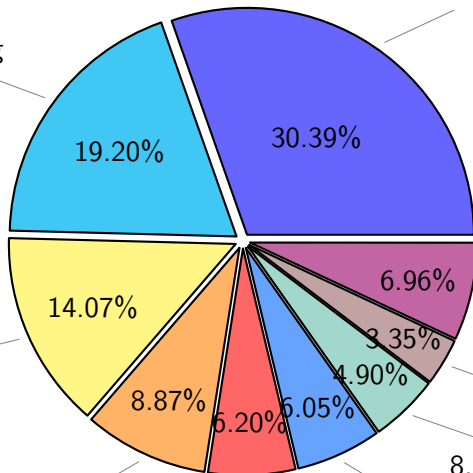

NS9039K restart files usage

Total size: 165.27T

50.23T lgarcia

31.74T ywang

19.20%

30.39%

14.07%

6.96%

11.50T oth

23.26T madimm

8.87%

3.35%

5.54T pgchiu

14.66T fanf

10.25T tsingh

10.00T ingo

8.10T sbarthelem