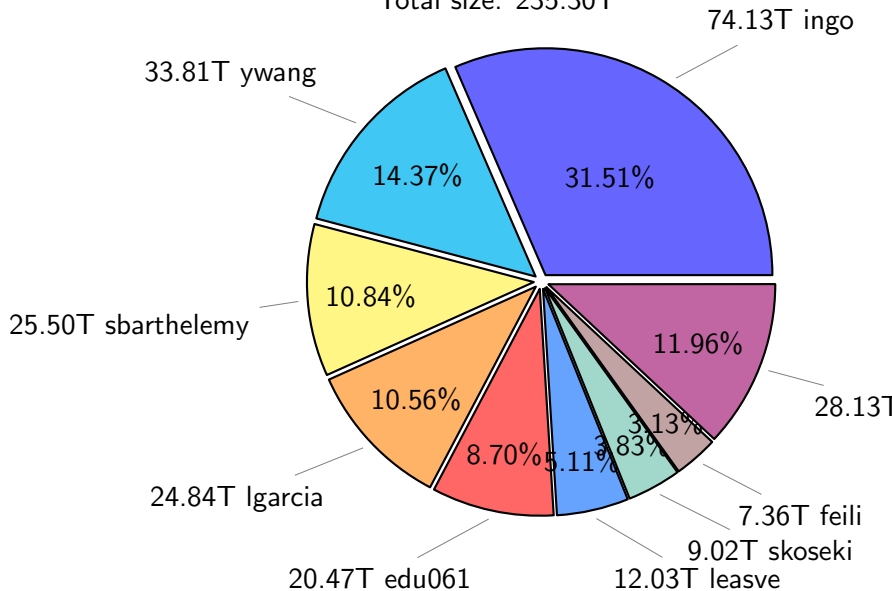

# NS9039K total disk usage

Total size: 545.68T  
76.49T lgarcia

# NS9039K history files usage

Total size: 235.30T

# NS9039K misc files usage

Total size: 145.11T

# NS9039K uncompressed files usage

Total size: 266.82T

NS9039K NorCPM/cases/\*

No data

NS9039K shared/\*

No data