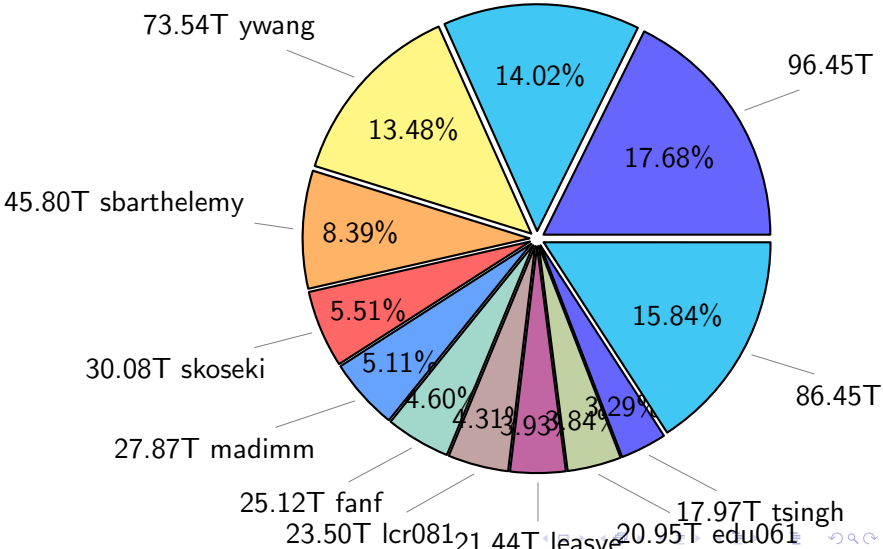

# NS9039K disk usage

November 21, 2021

notes:

- ▶ Excluded directories: ".snapshot", ".afm", ".ptrash".
- ▶ Compressed file: file name end with "gz", "bz2", "tar", "zip" and NETCDF4 "nc"
- ▶ Restart files: path contains '/rest/'
- ▶ History files: path contains '/hist/'
- ▶ Items <3 % will be count as 'others'.
- ▶ Additional hard links are excluded.
- ▶ Monthly report: disk\_ns9039k\_YYYYMMDD.pdf
- ▶ Latest report: latest.pdf
- ▶ Ignored directories due to permission denied: filelist\_classfy.err.txt
- ▶ Summary table: sizeTable.txt

# NS9039K total disk usage

Total size: 545.68T  
76.49T lgarcia

# NS9039K history files usage

Total size: 235.30T