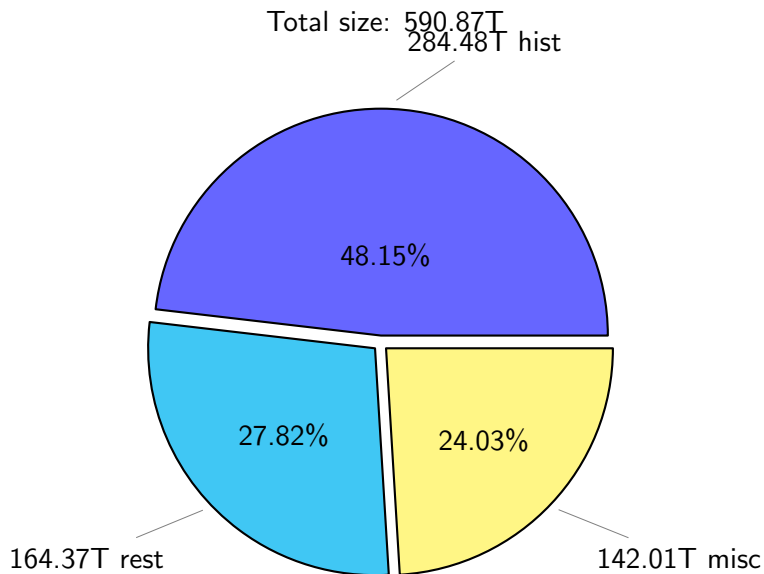

NS9039K disk usage

November 7, 2021

notes:

- ▶ Excluded directories: ".snapshot", ".afm", ".ptrash".
- ▶ Compressed file: file name end with "gz", "bz2", "tar", "zip" and NETCDF4 "nc"
- ▶ Restart files: path contains '/rest/'
- ▶ History files: path contains '/hist/'
- ▶ Items <3 % will be count as 'others'.
- ▶ Additional hard links are excluded.
- ▶ Monthly report: disk_ns9039k_YYYYMMDD.pdf
- ▶ Latest report: latest.pdf
- ▶ Ignored directories due to permission denied: filelist_classfy.err.txt
- ▶ Summary table: sizeTable.txt

NS9039K total disk usage

Total size: 590.87T

NS9039K file types usage

NS9039K history files usage

Total size: 284.48T

NS9039K restart files usage

Total size: 164.37T

NS9039K misc files usage

NS9039K total compressed

Total size: 590.87T
296.31T compressed

294.56T uncompressed

NS9039K uncompressed files usage

Total size: 294.56T

NS9039K NorCPM/cases/*

No data

NS9039K shared/*