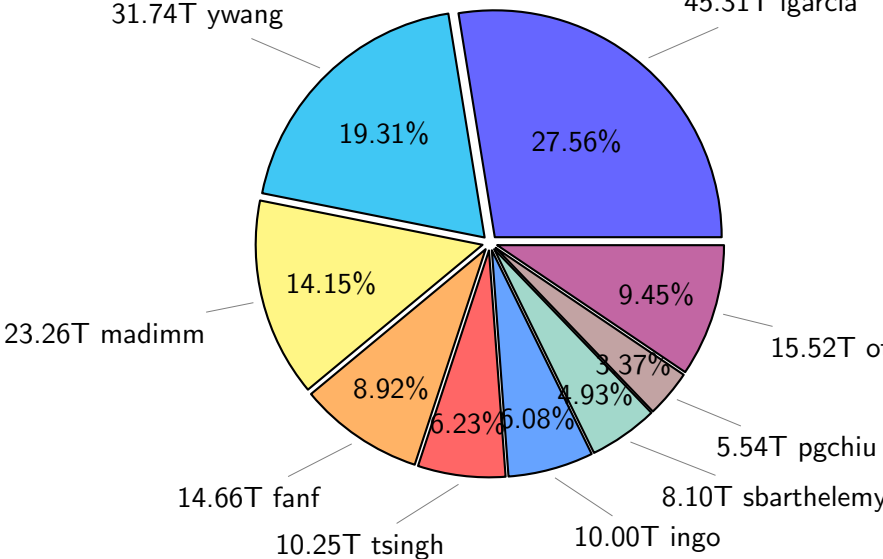

NS9039K total disk usage

Total size: 590.87T

NS9039K file types usage

NS9039K history files usage

Total size: 284.48T

NS9039K restart files usage

Total size: 164.37T

NS9039K misc files usage

NS9039K total compressed

Total size: 590.87T
296.31T compressed

294.56T uncompressed

NS9039K uncompressed files usage

Total size: 294.56T

NS9039K NorCPM/cases/*

No data

NS9039K shared/*