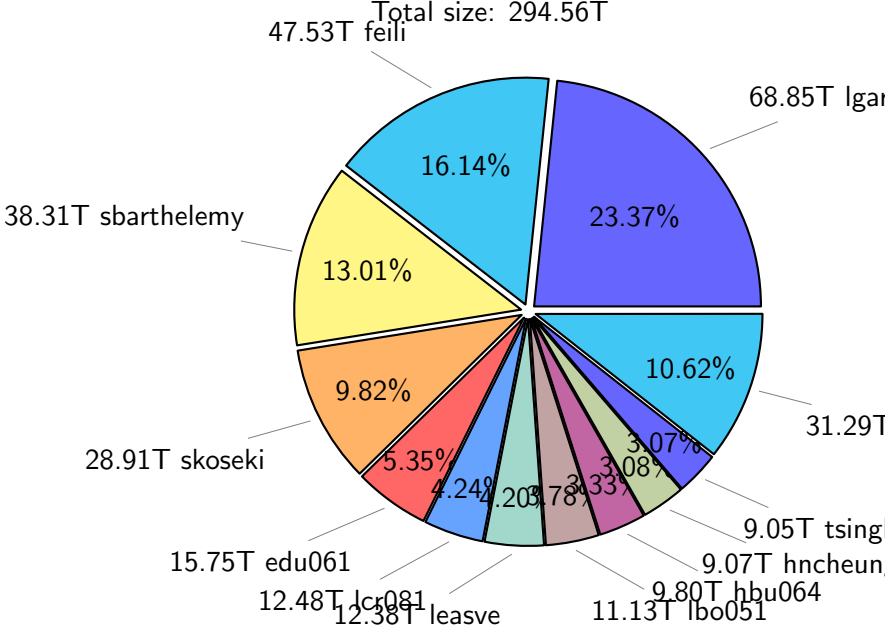

NS9039K total disk usage

Total size: 590.87T

NS9039K file types usage

NS9039K history files usage

Total size: 284.48T

NS9039K restart files usage

Total size: 164.37T

NS9039K misc files usage

NS9039K total compressed

Total size: 590.87T
296.31T compressed

294.56T uncompressed

NS9039K uncompressed files usage

Total size: 294.56T

NS9039K NorCPM/cases/*

No data

NS9039K shared/*