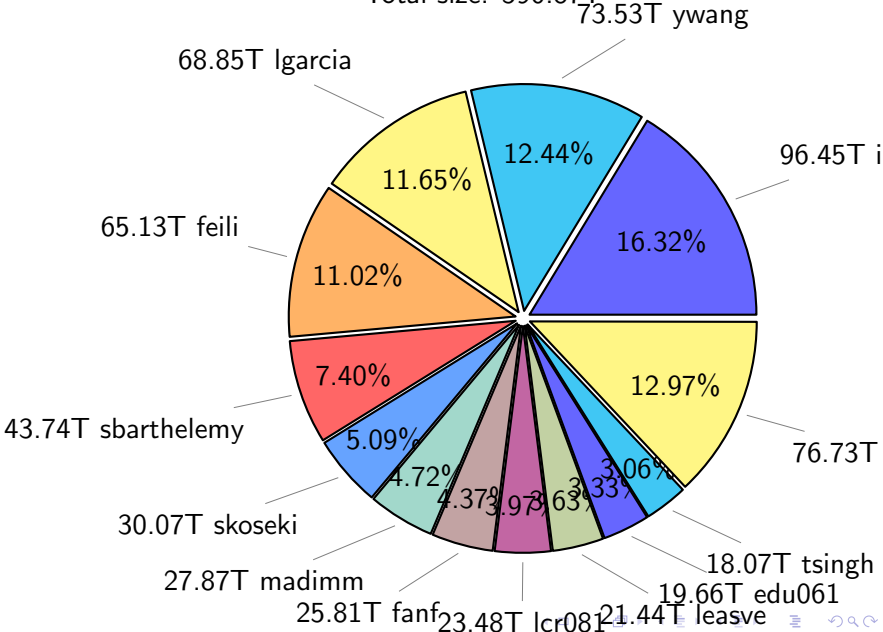

NS9039K disk usage

November 7, 2021

notes:

- ▶ Excluded directories: ".snapshot", ".afm", ".ptrash".
- ▶ Compressed file: file name end with "gz", "bz2", "tar", "zip" and NETCDF4 "nc"
- ▶ Restart files: path contains '/rest/'
- ▶ History files: path contains '/hist/'
- ▶ Items <3 % will be count as 'others'.
- ▶ Additional hard links are excluded.
- ▶ Monthly report: disk_ns9039k_YYYYMMDD.pdf
- ▶ Latest report: latest.pdf
- ▶ Ignored directories due to permission denied: filelist_classfy.err.txt
- ▶ Summary table: sizeTable.txt

NS9039K total disk usage

Total size: 590.87T

NS9039K file types usage

NS9039K history files usage

Total size: 284.48T

NS9039K restart files usage

Total size: 164.37T

NS9039K misc files usage

NS9039K total compressed

Total size: 590.87T
296.31T compressed

294.56T uncompressed

NS9039K uncompressed files usage

Total size: 294.56T

NS9039K NorCPM/cases/*

No data

NS9039K shared/*