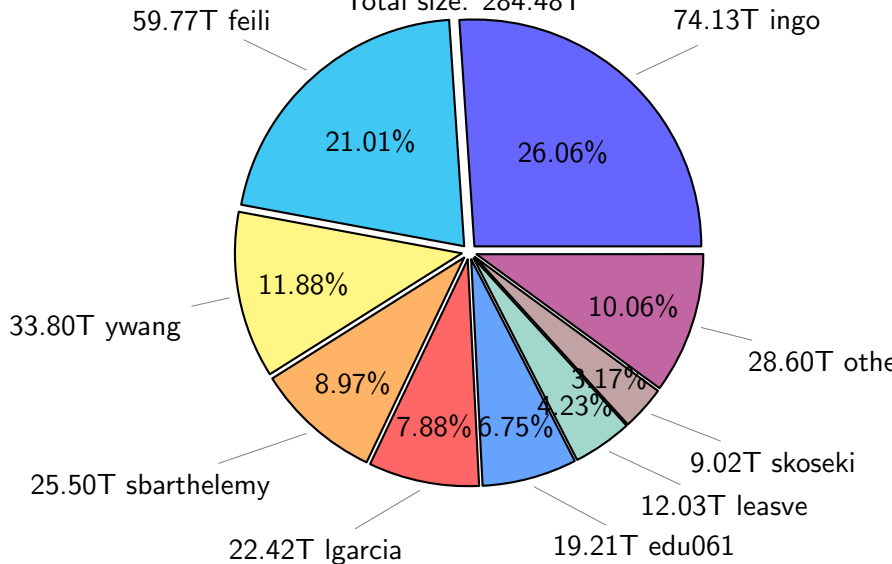

NS9039K total disk usage

Total size: 590.87T

NS9039K file types usage

NS9039K history files usage

Total size: 284.48T

NS9039K restart files usage

Total size: 164.37T

NS9039K misc files usage

NS9039K total compressed

Total size: 590.87T
296.31T compressed

294.56T uncompressed

NS9039K uncompressed files usage

Total size: 294.56T

NS9039K NorCPM/cases/*

No data

NS9039K shared/*