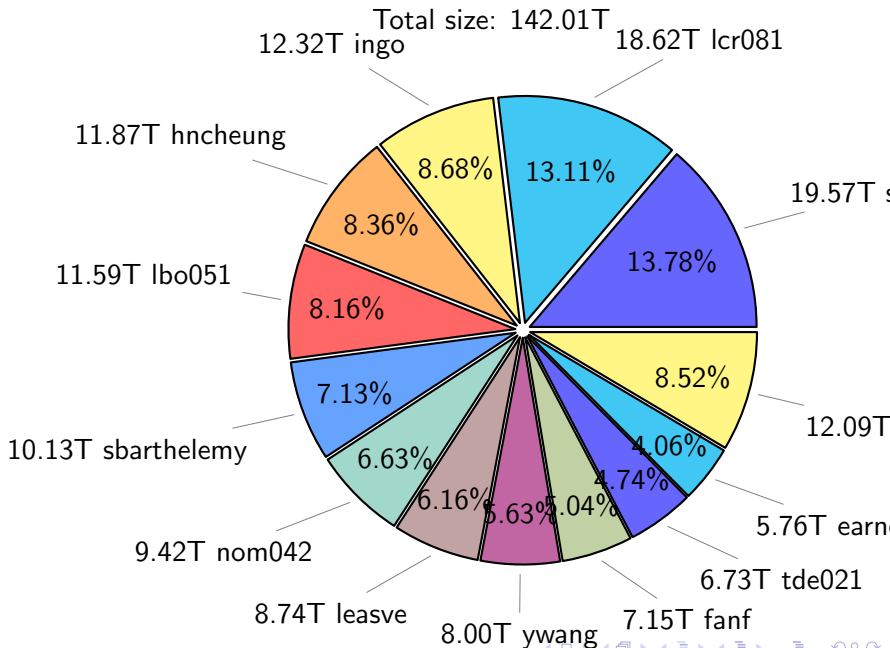

NS9039K total disk usage

Total size: 590.87T

NS9039K file types usage

NS9039K history files usage

Total size: 284.48T

NS9039K restart files usage

Total size: 164.37T

NS9039K misc files usage

NS9039K total compressed

Total size: 590.87T
296.31T compressed

294.56T uncompressed

NS9039K uncompressed files usage

Total size: 294.56T

NS9039K NorCPM/cases/*

No data

NS9039K shared/*