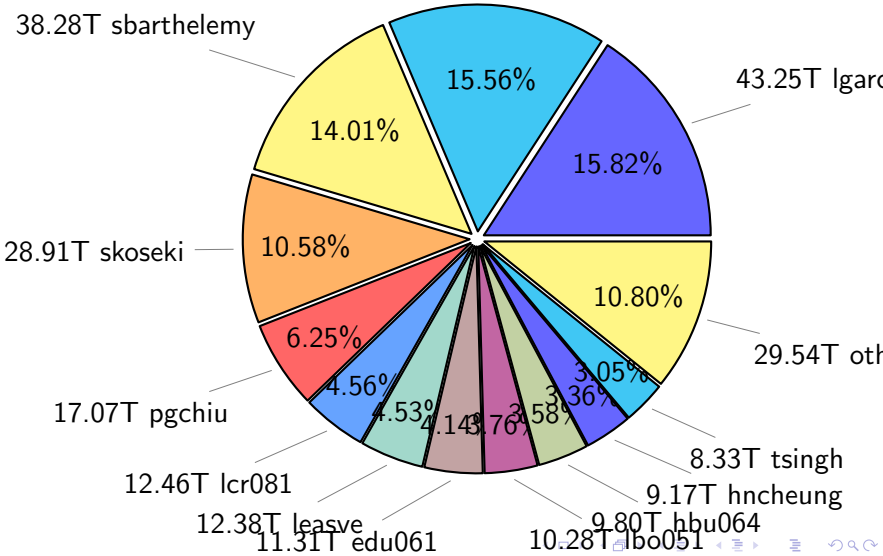

NS9039K total disk usage

Total size: 618.15T

NS9039K file types usage

NS9039K history files usage

Total size: 312.34T

NS9039K restart files usage

Total size: 165.76T
27.94T Igarcia

NS9039K misc files usage

Total size: 140.06T

NS9039K total compressed

Total size: 618.15T

344.85T compressed

273.30T uncompressed

NS9039K uncompressed files usage

Total size: 273.30T
42.53T feili

NS9039K NorCPM/cases/*

No data

NS9039K shared/*

No data