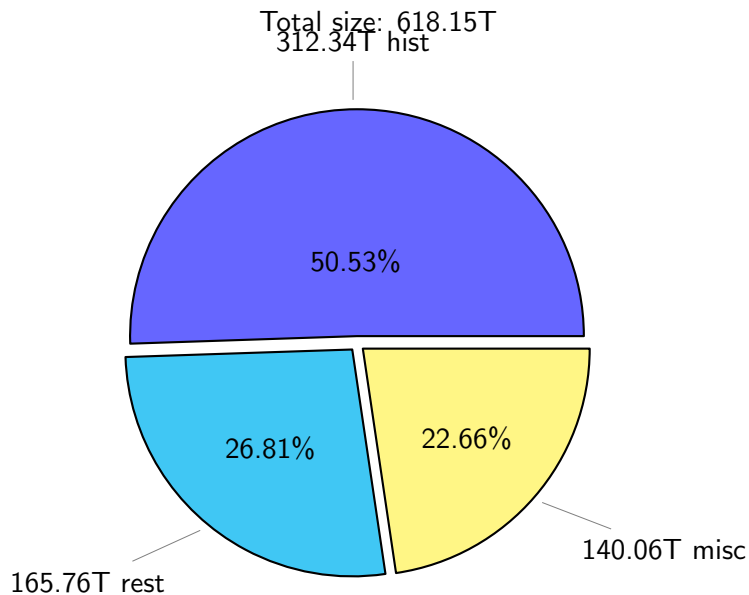

NS9039K disk usage

October 17, 2021

notes:

- ▶ Excluded directories: ".snapshot", ".afm", ".ptrash".
- ▶ Compressed file: file name end with "gz", "bz2", "tar", "zip" and NETCDF4 "nc"
- ▶ Restart files: path contains '/rest/'
- ▶ History files: path contains '/hist/'
- ▶ Items <3 % will be count as 'others'.
- ▶ Additional hard links are excluded.
- ▶ Monthly report: disk_ns9039k_YYYYMMDD.pdf
- ▶ Latest report: latest.pdf
- ▶ Ignored directories due to permission denied: filelist_classfy.err.txt
- ▶ Summary table: sizeTable.txt

NS9039K total disk usage

Total size: 618.15T

NS9039K file types usage

NS9039K history files usage

Total size: 312.34T

NS9039K restart files usage

Total size: 165.76T
27.94T Igarcia

NS9039K misc files usage

Total size: 140.06T

NS9039K total compressed

Total size: 618.15T

344.85T compressed

273.30T uncompressed

NS9039K uncompressed files usage

Total size: 273.30T
42.53T feili

NS9039K NorCPM/cases/*