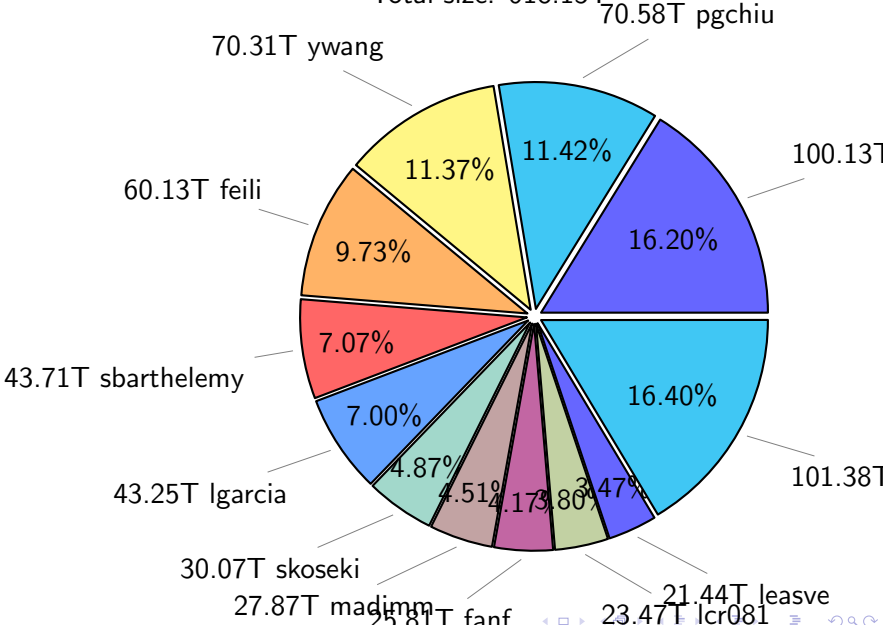

NS9039K disk usage

October 17, 2021

notes:

- ▶ Excluded directories: ".snapshot", ".afm", ".ptrash".
- ▶ Compressed file: file name end with "gz", "bz2", "tar", "zip" and NETCDF4 "nc"
- ▶ Restart files: path contains '/rest/'
- ▶ History files: path contains '/hist/'
- ▶ Items <3 % will be count as 'others'.
- ▶ Additional hard links are excluded.
- ▶ Monthly report: disk_ns9039k_YYYYMMDD.pdf
- ▶ Latest report: latest.pdf
- ▶ Ignored directories due to permission denied: filelist_classfy.err.txt
- ▶ Summary table: sizeTable.txt

NS9039K total disk usage

Total size: 618.15T

NS9039K file types usage

NS9039K history files usage

Total size: 312.34T

NS9039K restart files usage

Total size: 165.76T
27.94T Igarcia

NS9039K misc files usage

Total size: 140.06T

NS9039K total compressed

Total size: 618.15T

344.85T compressed

273.30T uncompressed

NS9039K uncompressed files usage

Total size: 273.30T
42.53T feili

NS9039K NorCPM/cases/*