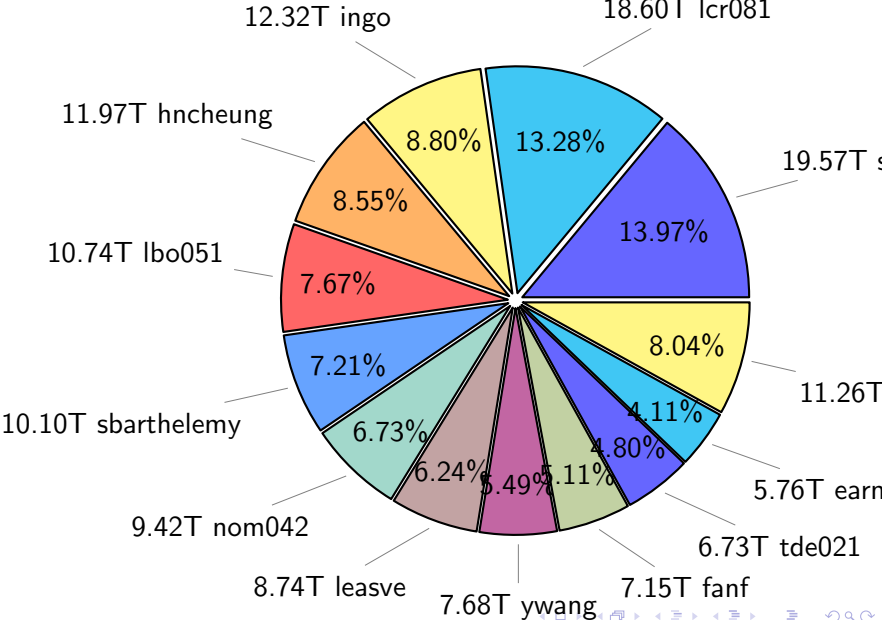

NS9039K total disk usage

Total size: 618.15T

NS9039K file types usage

NS9039K history files usage

Total size: 312.34T

NS9039K restart files usage

Total size: 165.76T
27.94T Igarcia

NS9039K misc files usage

Total size: 140.06T

NS9039K total compressed

Total size: 618.15T

344.85T compressed

273.30T uncompressed

NS9039K uncompressed files usage

Total size: 273.30T
42.53T feili

NS9039K NorCPM/cases/*