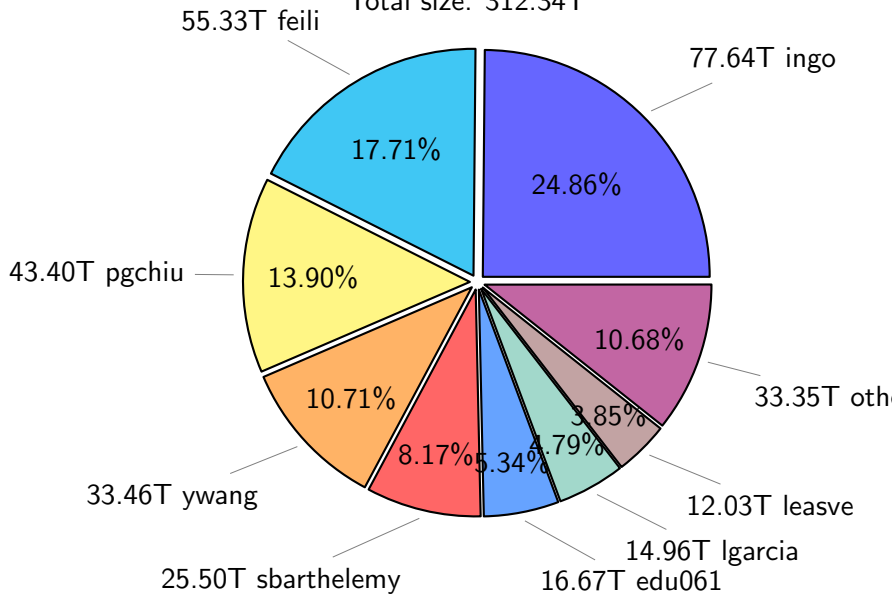

NS9039K total disk usage

Total size: 618.15T

NS9039K file types usage

NS9039K history files usage

Total size: 312.34T

NS9039K restart files usage

Total size: 165.76T
27.94T Igarcia

NS9039K misc files usage

Total size: 140.06T

NS9039K total compressed

Total size: 618.15T

344.85T compressed

273.30T uncompressed

NS9039K uncompressed files usage

Total size: 273.30T
42.53T feili

NS9039K NorCPM/cases/*

No data

NS9039K shared/*

No data