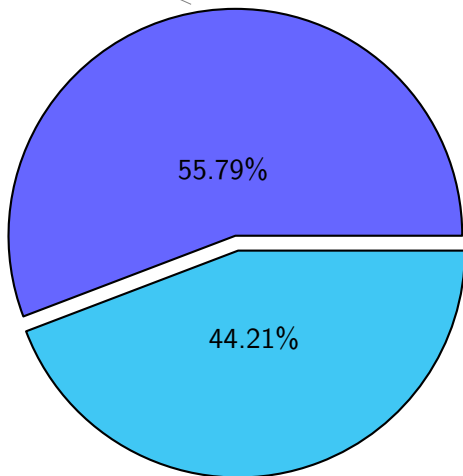

NS9039K total disk usage

Total size: 618.15T

NS9039K file types usage

NS9039K history files usage

Total size: 312.34T

NS9039K restart files usage

Total size: 165.76T
27.94T Igarcia

NS9039K misc files usage

Total size: 140.06T

NS9039K total compressed

Total size: 618.15T

344.85T compressed

273.30T uncompressed

NS9039K uncompressed files usage

Total size: 273.30T
42.53T feili

NS9039K NorCPM/cases/*