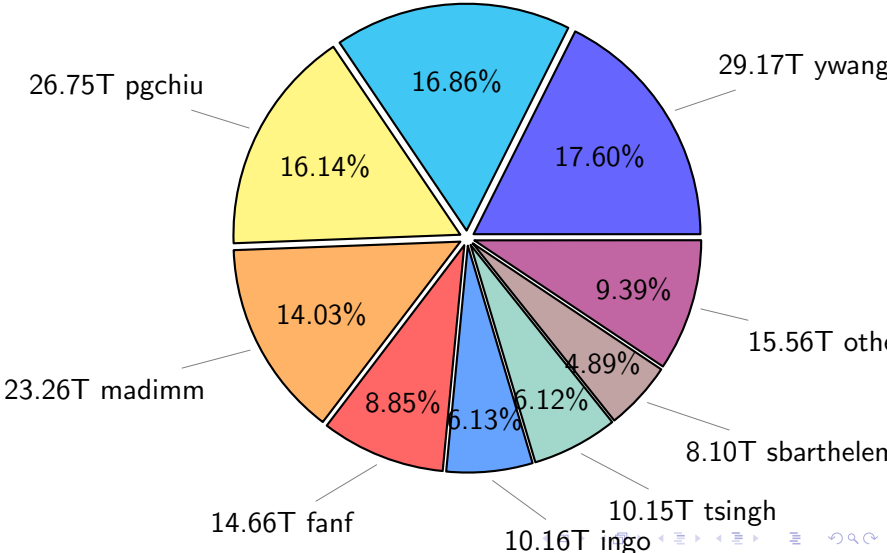

NS9039K total disk usage

Total size: 618.15T

NS9039K file types usage

NS9039K history files usage

Total size: 312.34T

NS9039K restart files usage

Total size: 165.76T
27.94T Igarcia

NS9039K misc files usage

Total size: 140.06T

NS9039K total compressed

Total size: 618.15T

344.85T compressed

273.30T uncompressed

NS9039K uncompressed files usage

Total size: 273.30T
42.53T feili

NS9039K NorCPM/cases/*

No data

NS9039K shared/*

No data