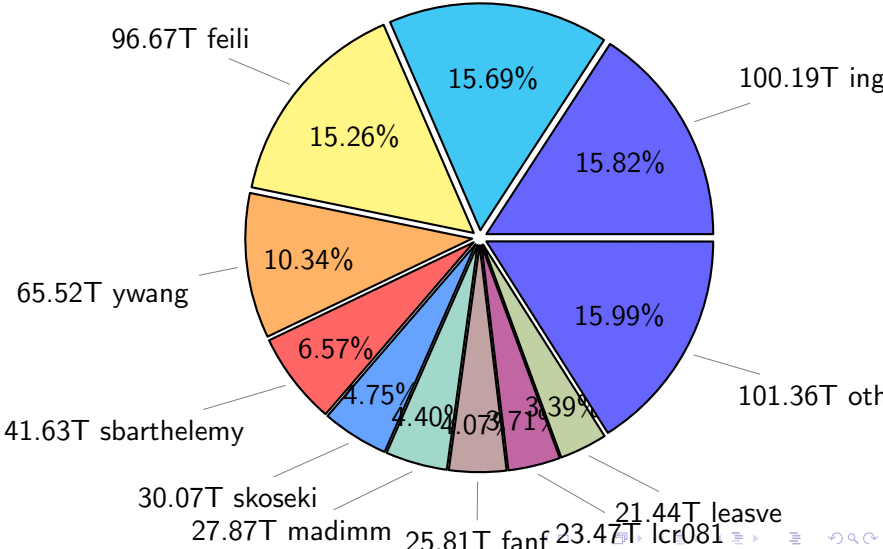

NS9039K disk usage

September 12, 2021

notes:

- ▶ Excluded directories: ".snapshot", ".afm", ".ptrash".
- ▶ Compressed file: file name end with "gz", "bz2", "tar", "zip" and NETCDF4 "nc"
- ▶ Restart files: path contains '/rest/'
- ▶ History files: path contains '/hist/'
- ▶ Items <3 % will be count as 'others'.
- ▶ Additional hard links are excluded.
- ▶ Monthly report: disk_ns9039k_YYYYMMDD.pdf
- ▶ Latest report: latest.pdf
- ▶ Ignored directories due to permission denied: filelist_classfy.err.txt
- ▶ Summary table: sizeTable.txt

NS9039K total disk usage

Total size: 633.38T

99.35T pgchiu

NS9039K file types usage

NS9039K history files usage

Total size: 322.30T

NS9039K restart files usage

Total size: 169.14T

62.10T pgchiu

NS9039K misc files usage

Total size: 141.95T

NS9039K total compressed

Total size: 633.38T

367.18T compressed

266.20T uncompressed

NS9039K uncompressed files usage

Total size: 266.20T

NS9039K NorCPM/cases/*

No data

NS9039K shared/*

No data