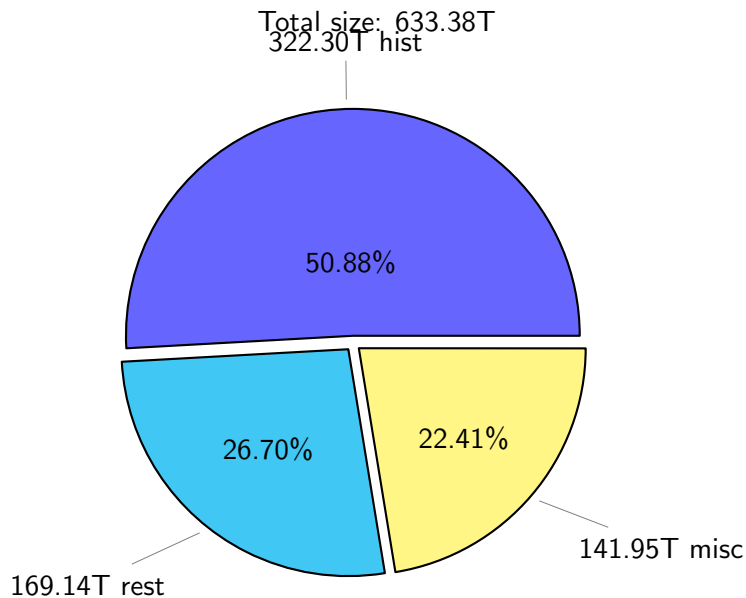

NS9039K disk usage

September 12, 2021

notes:

- ▶ Excluded directories: ".snapshot", ".afm", ".ptrash".
- ▶ Compressed file: file name end with "gz", "bz2", "tar", "zip" and NETCDF4 "nc"
- ▶ Restart files: path contains '/rest/'
- ▶ History files: path contains '/hist/'
- ▶ Items <3 % will be count as 'others'.
- ▶ Additional hard links are excluded.
- ▶ Monthly report: disk_ns9039k_YYYYMMDD.pdf
- ▶ Latest report: latest.pdf
- ▶ Ignored directories due to permission denied: filelist_classfy.err.txt
- ▶ Summary table: sizeTable.txt

NS9039K total disk usage

Total size: 633.38T

99.35T pgchiu

NS9039K file types usage

NS9039K history files usage

Total size: 322.30T

NS9039K restart files usage

Total size: 169.14T

62.10T pgchiu

NS9039K misc files usage

Total size: 141.95T

NS9039K total compressed

Total size: 633.38T

367.18T compressed

266.20T uncompressed

NS9039K uncompressed files usage

Total size: 266.20T

NS9039K NorCPM/cases/*

No data

NS9039K shared/*

No data