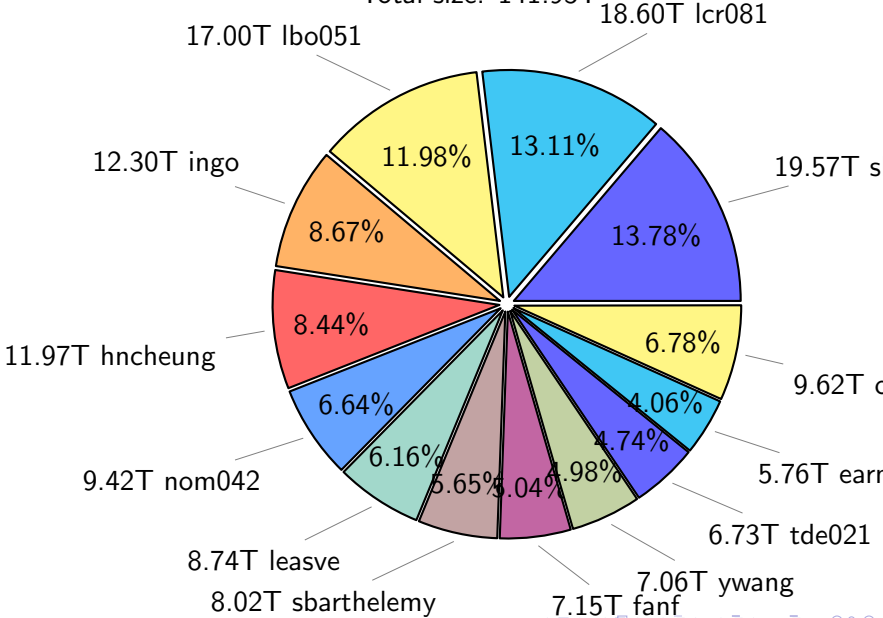

NS9039K total disk usage

Total size: 633.38T

99.35T pgchiu

NS9039K file types usage

NS9039K history files usage

Total size: 322.30T

NS9039K restart files usage

Total size: 169.14T

62.10T pgchiu

NS9039K misc files usage

Total size: 141.95T

NS9039K total compressed

Total size: 633.38T

367.18T compressed

266.20T uncompressed

NS9039K uncompressed files usage

Total size: 266.20T

NS9039K NorCPM/cases/*

No data

NS9039K shared/*

No data