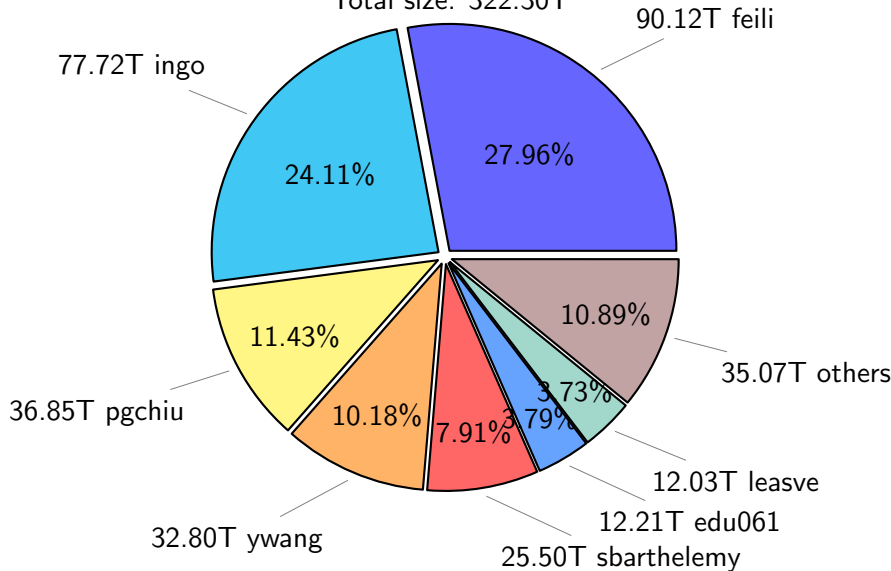

NS9039K total disk usage

Total size: 633.38T

99.35T pgchiu

NS9039K file types usage

NS9039K history files usage

Total size: 322.30T

NS9039K restart files usage

Total size: 169.14T

62.10T pgchiu

NS9039K misc files usage

Total size: 141.95T

NS9039K total compressed

Total size: 633.38T

367.18T compressed

266.20T uncompressed

NS9039K uncompressed files usage

Total size: 266.20T

NS9039K NorCPM/cases/*

No data

NS9039K shared/*

No data