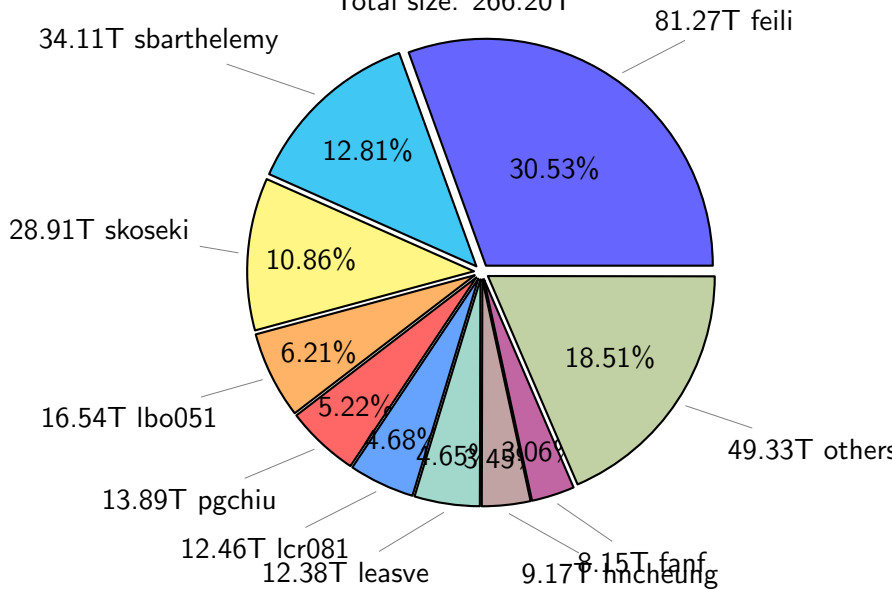

NS9039K total disk usage

Total size: 633.38T

99.35T pgchiu

NS9039K file types usage

NS9039K history files usage

Total size: 322.30T

NS9039K restart files usage

Total size: 169.14T

62.10T pgchiu

NS9039K misc files usage

Total size: 141.95T

NS9039K total compressed

Total size: 633.38T

367.18T compressed

266.20T uncompressed

NS9039K uncompressed files usage

Total size: 266.20T

NS9039K NorCPM/cases/*

No data

NS9039K shared/*

No data