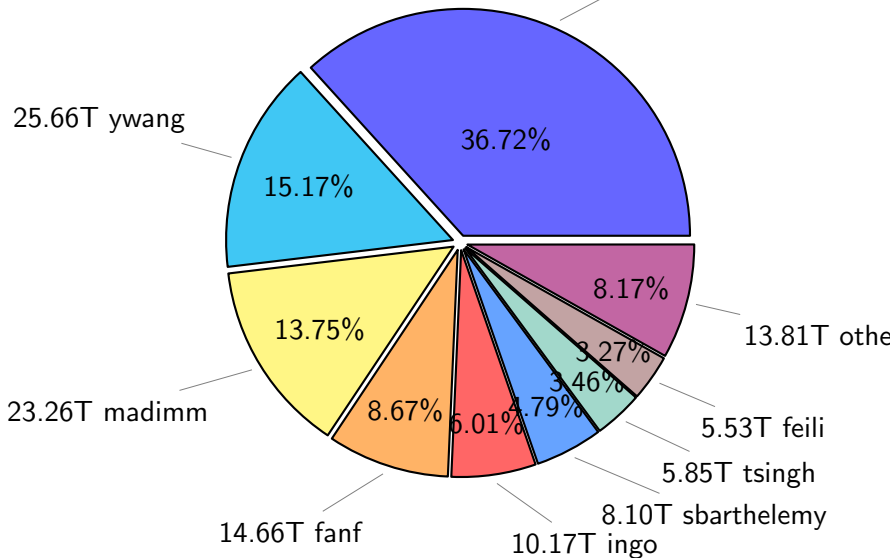

NS9039K total disk usage

Total size: 633.38T

99.35T pgchiu

NS9039K file types usage

NS9039K history files usage

Total size: 322.30T

NS9039K restart files usage

Total size: 169.14T

62.10T pgchiu

NS9039K misc files usage

Total size: 141.95T

NS9039K total compressed

Total size: 633.38T

367.18T compressed

266.20T uncompressed

NS9039K uncompressed files usage

Total size: 266.20T

NS9039K NorCPM/cases/*

No data

NS9039K shared/*

No data