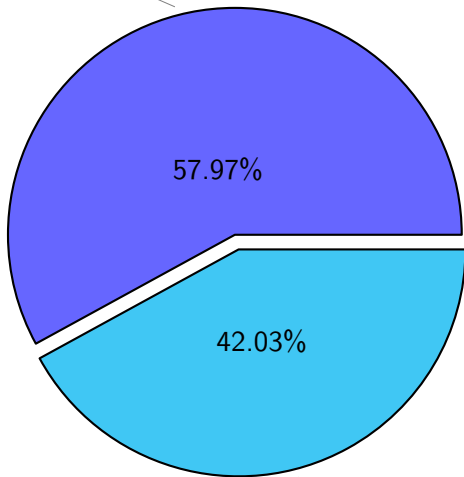

NS9039K total disk usage

Total size: 633.38T

99.35T pgchiu

NS9039K file types usage

NS9039K history files usage

Total size: 322.30T

NS9039K restart files usage

Total size: 169.14T

62.10T pgchiu

NS9039K misc files usage

Total size: 141.95T

NS9039K total compressed

Total size: 633.38T

367.18T compressed

266.20T uncompressed

NS9039K uncompressed files usage

Total size: 266.20T

NS9039K NorCPM/cases/*

No data

NS9039K shared/*

No data