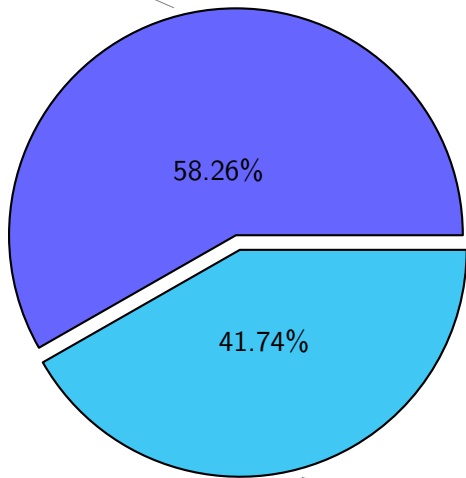

NS9039K total disk usage

Total size: 629.92T
99.34T pgchui

NS9039K file types usage

NS9039K history files usage

Total size: 320.00T

NS9039K restart files usage

Total size: 169.12T

62.10T pgchiu

NS9039K misc files usage

Total size: 140.80T

NS9039K total compressed

Total size: 629.92T

367.02T compressed

262.91T uncompressed

NS9039K uncompressed files usage

Total size: 262.91T