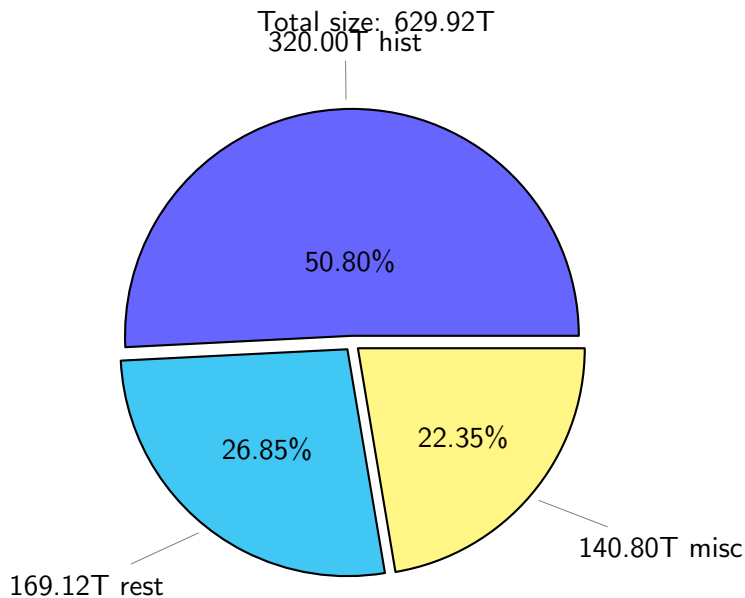

NS9039K disk usage

September 5, 2021

notes:

- ▶ Excluded directories: ".snapshot", ".afm", ".ptrash".
- ▶ Compressed file: file name end with "gz", "bz2", "tar", "zip" and NETCDF4 "nc"
- ▶ Restart files: path contains '/rest/'
- ▶ History files: path contains '/hist/'
- ▶ Items <3 % will be count as 'others'.
- ▶ Additional hard links are excluded.
- ▶ Monthly report: disk_ns9039k_YYYYMMDD.pdf
- ▶ Latest report: latest.pdf
- ▶ Ignored directories due to permission denied: filelist_classfy.err.txt
- ▶ Summary table: sizeTable.txt

NS9039K total disk usage

Total size: 629.92T
99.34T pgchui

NS9039K file types usage

NS9039K history files usage

Total size: 320.00T

NS9039K restart files usage

Total size: 169.12T

62.10T pgchiu

NS9039K misc files usage

Total size: 140.80T

NS9039K total compressed

Total size: 629.92T

367.02T compressed

262.91T uncompressed

NS9039K uncompressed files usage

Total size: 262.91T