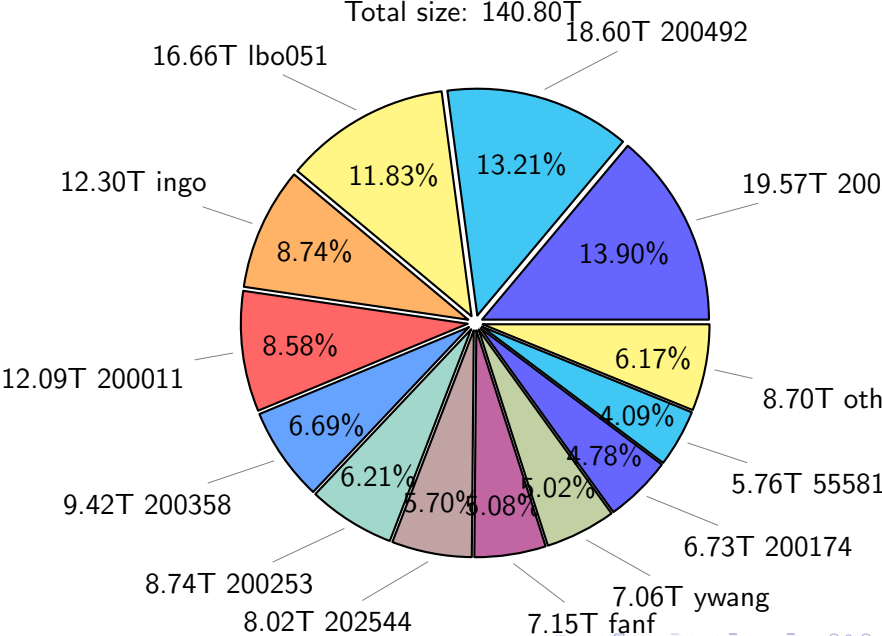

NS9039K total disk usage

Total size: 629.92T
99.34T pgchui

NS9039K file types usage

NS9039K history files usage

Total size: 320.00T

NS9039K restart files usage

Total size: 169.12T

62.10T pgchiu

NS9039K misc files usage

Total size: 140.80T

NS9039K total compressed

Total size: 629.92T

367.02T compressed

262.91T uncompressed

NS9039K uncompressed files usage

Total size: 262.91T