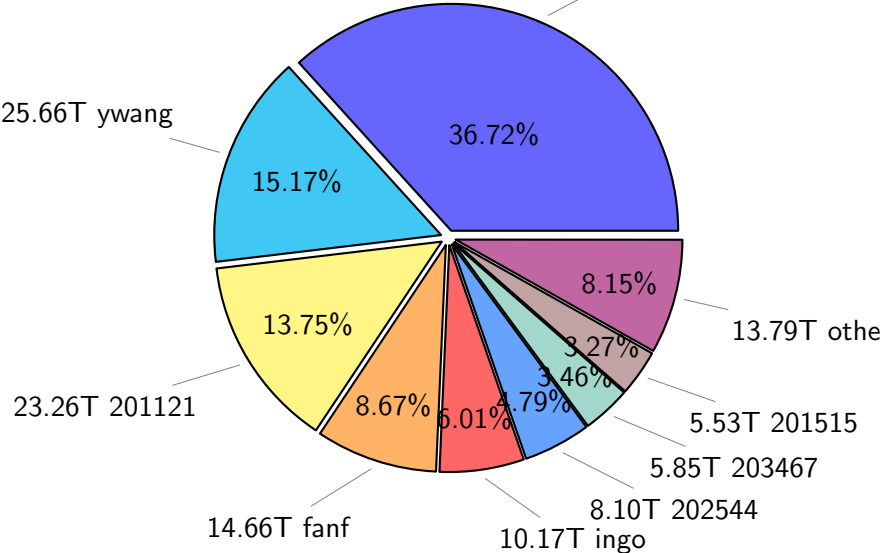

NS9039K total disk usage

Total size: 629.92T
99.34T pgchui

NS9039K file types usage

NS9039K history files usage

Total size: 320.00T

NS9039K restart files usage

Total size: 169.12T

62.10T pgchiu

NS9039K misc files usage

Total size: 140.80T

NS9039K total compressed

Total size: 629.92T

367.02T compressed

262.91T uncompressed

NS9039K uncompressed files usage

Total size: 262.91T