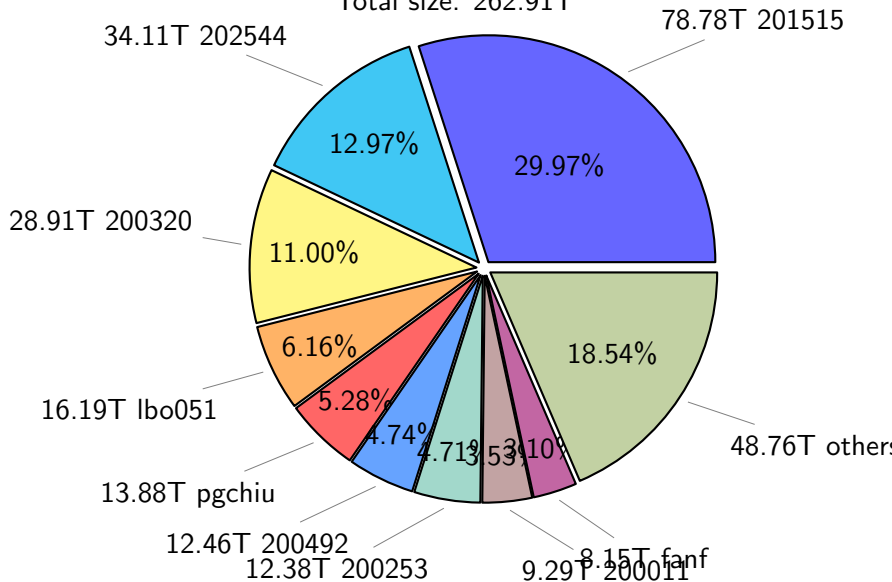

NS9039K total disk usage

Total size: 629.92T
99.34T pgchui

NS9039K file types usage

NS9039K history files usage

Total size: 320.00T

NS9039K restart files usage

Total size: 169.12T

62.10T pgchiu

NS9039K misc files usage

Total size: 140.80T

NS9039K total compressed

Total size: 629.92T

367.02T compressed

262.91T uncompressed

NS9039K uncompressed files usage

Total size: 262.91T

NS9039K NorCPM/cases/*

No data

NS9039K shared/*

No data