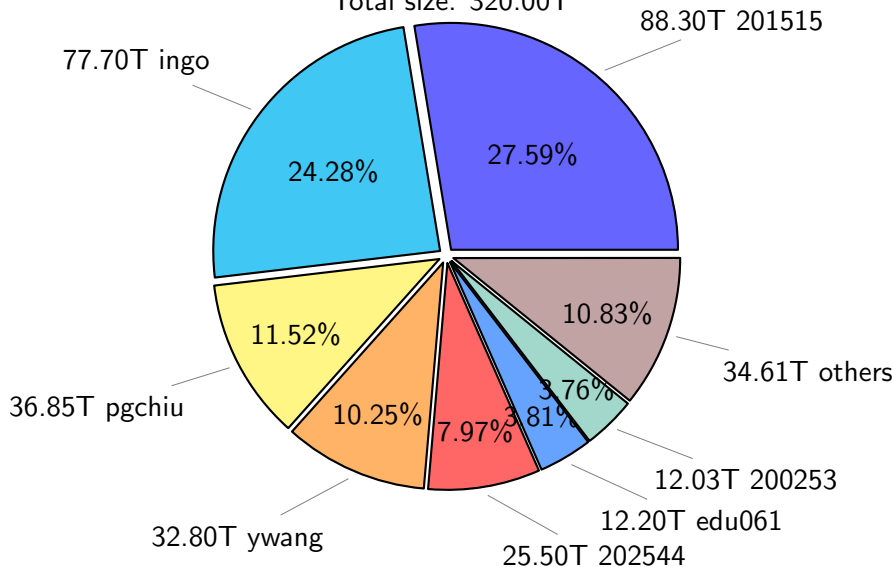

NS9039K total disk usage

Total size: 629.92T
99.34T pgchui

NS9039K file types usage

NS9039K history files usage

Total size: 320.00T

NS9039K restart files usage

Total size: 169.12T

62.10T pgchiu

NS9039K misc files usage

Total size: 140.80T

NS9039K total compressed

Total size: 629.92T

367.02T compressed

262.91T uncompressed

NS9039K uncompressed files usage

Total size: 262.91T