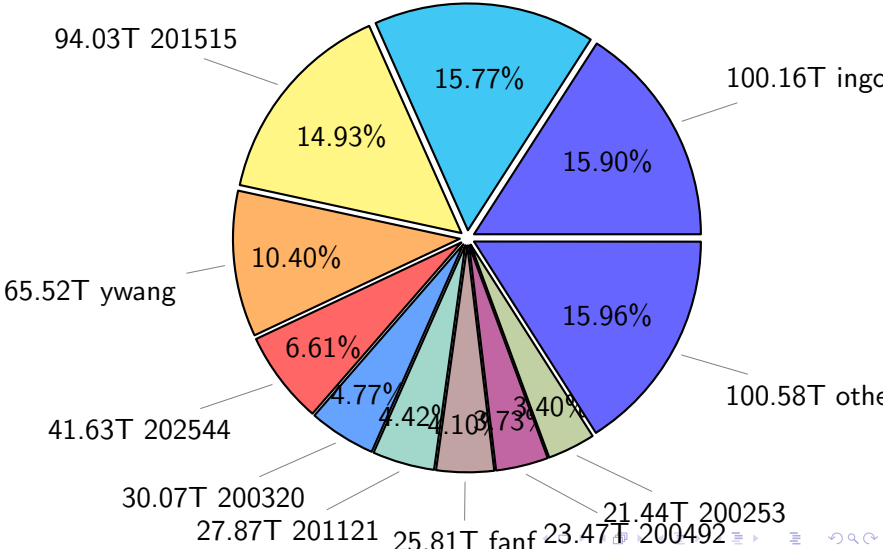

NS9039K disk usage

September 5, 2021

notes:

- ▶ Excluded directories: ".snapshot", ".afm", ".ptrash".
- ▶ Compressed file: file name end with "gz", "bz2", "tar", "zip" and NETCDF4 "nc"
- ▶ Restart files: path contains '/rest/'
- ▶ History files: path contains '/hist/'
- ▶ Items <3 % will be count as 'others'.
- ▶ Additional hard links are excluded.
- ▶ Monthly report: disk_ns9039k_YYYYMMDD.pdf
- ▶ Latest report: latest.pdf
- ▶ Ignored directories due to permission denied: filelist_classfy.err.txt
- ▶ Summary table: sizeTable.txt

NS9039K total disk usage

Total size: 629.92T
99.34T pgchui

NS9039K file types usage

NS9039K history files usage

Total size: 320.00T

NS9039K restart files usage

Total size: 169.12T

62.10T pgchiu

NS9039K misc files usage

Total size: 140.80T

NS9039K total compressed

Total size: 629.92T

367.02T compressed

262.91T uncompressed

NS9039K uncompressed files usage

Total size: 262.91T