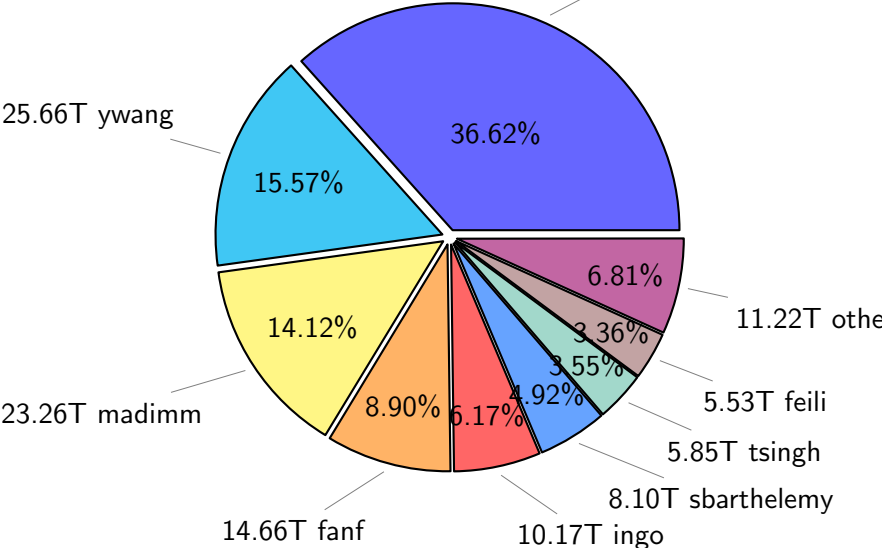

NS9039K total disk usage

Total size: 619.84T
96.23T pgchiu

NS9039K file types usage

NS9039K history files usage

Total size: 313.09T

NS9039K restart files usage

Total size: 164.80T

60.34T pgchiu

NS9039K misc files usage

Total size: 141.94T

NS9039K total compressed

Total size: 619.84T
366.60T compressed

253.24T uncompressed

NS9039K uncompressed files usage

Total size: 253.24T

NS9039K NorCPM/cases/*