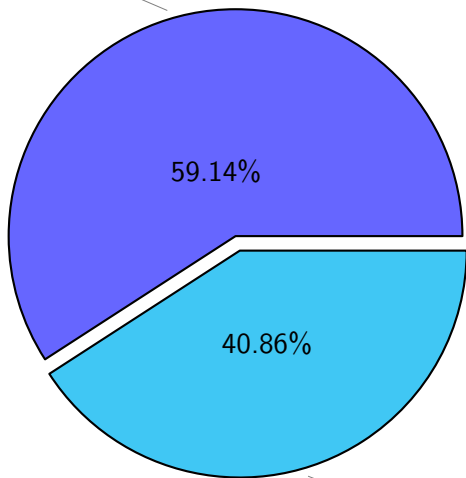

NS9039K total disk usage

Total size: 619.84T
96.23T pgchiu

NS9039K file types usage

NS9039K history files usage

Total size: 313.09T

NS9039K restart files usage

Total size: 164.80T

60.34T pgchiu

NS9039K misc files usage

Total size: 141.94T

NS9039K total compressed

Total size: 619.84T
366.60T compressed

253.24T uncompressed

NS9039K uncompressed files usage

Total size: 253.24T

NS9039K NorCPM/cases/*