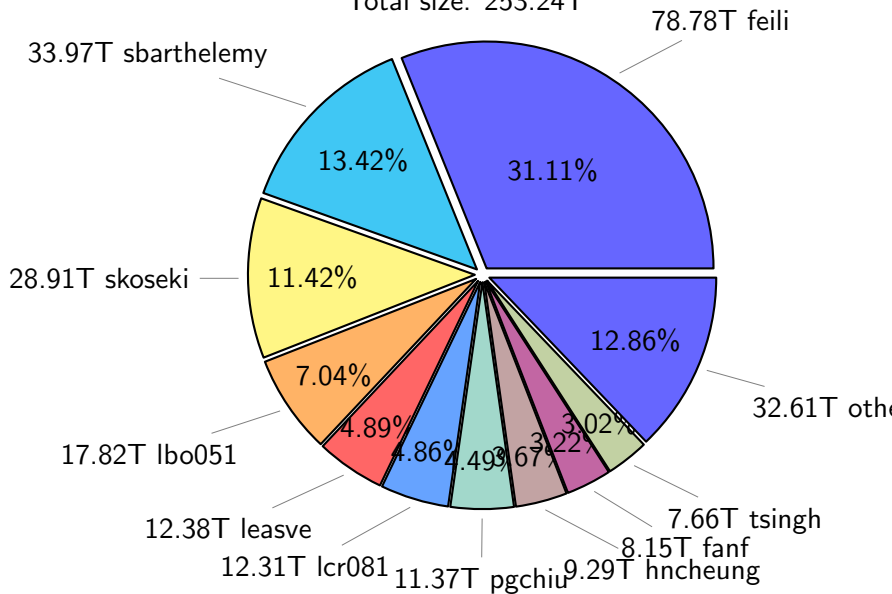

NS9039K total disk usage

Total size: 619.84T
96.23T pgchiu

NS9039K file types usage

NS9039K history files usage

Total size: 313.09T

NS9039K restart files usage

Total size: 164.80T

60.34T pgchiu

NS9039K misc files usage

Total size: 141.94T

NS9039K total compressed

Total size: 619.84T
366.60T compressed

253.24T uncompressed

NS9039K uncompressed files usage

Total size: 253.24T

NS9039K NorCPM/cases/*

No data

NS9039K shared/*

No data