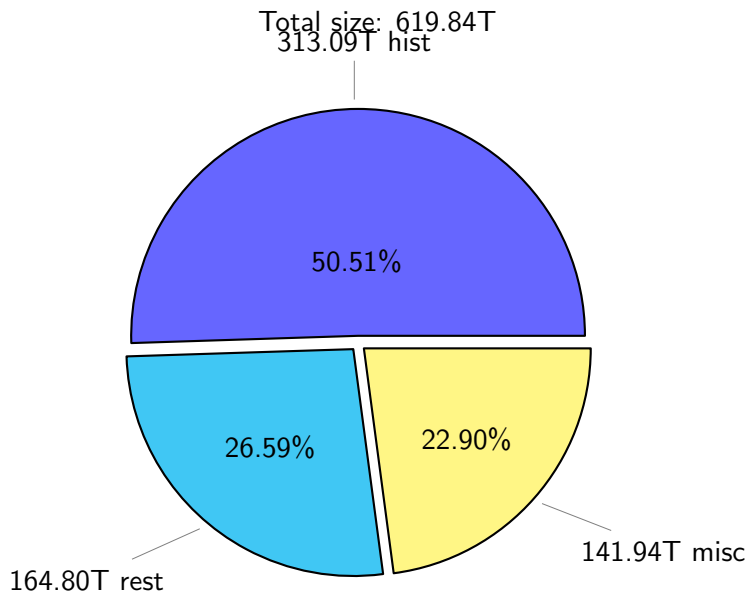

NS9039K disk usage

August 29, 2021

notes:

- ▶ Excluded directories: ".snapshot", ".afm", ".ptrash".
- ▶ Compressed file: file name end with "gz", "bz2", "tar", "zip" and NETCDF4 "nc"
- ▶ Restart files: path contains '/rest/'
- ▶ History files: path contains '/hist/'
- ▶ Items <3 % will be count as 'others'.
- ▶ Additional hard links are excluded.
- ▶ Monthly report: disk_ns9039k_YYYYMMDD.pdf
- ▶ Latest report: latest.pdf
- ▶ Ignored directories due to permission denied: filelist_classfy.err.txt
- ▶ Summary table: sizeTable.txt

NS9039K total disk usage

Total size: 619.84T
96.23T pgchiu

NS9039K file types usage

NS9039K history files usage

Total size: 313.09T

NS9039K restart files usage

Total size: 164.80T

60.34T pgchiu

NS9039K misc files usage

Total size: 141.94T

NS9039K total compressed

Total size: 619.84T
366.60T compressed

253.24T uncompressed

NS9039K uncompressed files usage

Total size: 253.24T

NS9039K NorCPM/cases/*