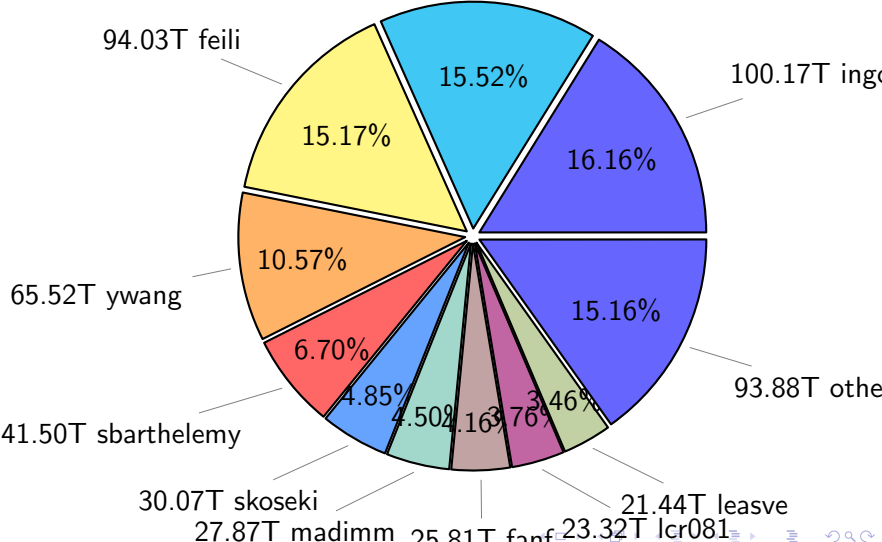

NS9039K disk usage

August 29, 2021

notes:

- ▶ Excluded directories: ".snapshot", ".afm", ".ptrash".
- ▶ Compressed file: file name end with "gz", "bz2", "tar", "zip" and NETCDF4 "nc"
- ▶ Restart files: path contains '/rest/'
- ▶ History files: path contains '/hist/'
- ▶ Items <3 % will be count as 'others'.
- ▶ Additional hard links are excluded.
- ▶ Monthly report: disk_ns9039k_YYYYMMDD.pdf
- ▶ Latest report: latest.pdf
- ▶ Ignored directories due to permission denied: filelist_classfy.err.txt
- ▶ Summary table: sizeTable.txt

NS9039K total disk usage

Total size: 619.84T
96.23T pgchiu

NS9039K file types usage

NS9039K history files usage

Total size: 313.09T

NS9039K restart files usage

Total size: 164.80T

60.34T pgchiu

NS9039K misc files usage

Total size: 141.94T

NS9039K total compressed

Total size: 619.84T
366.60T compressed

253.24T uncompressed

NS9039K uncompressed files usage

Total size: 253.24T

NS9039K NorCPM/cases/*