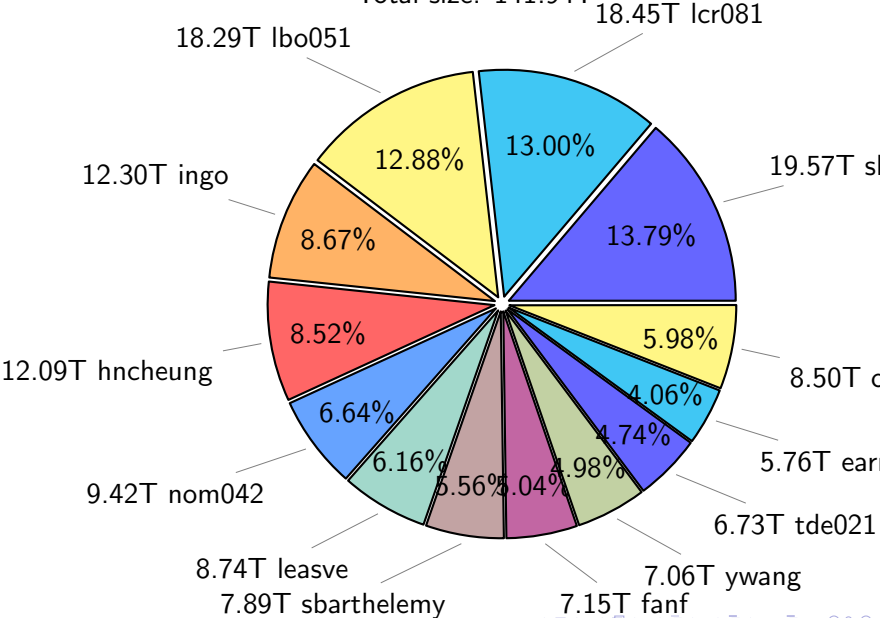

NS9039K total disk usage

Total size: 619.84T
96.23T pgchiu

NS9039K file types usage

NS9039K history files usage

Total size: 313.09T

NS9039K restart files usage

Total size: 164.80T

60.34T pgchiu

NS9039K misc files usage

Total size: 141.94T

NS9039K total compressed

Total size: 619.84T
366.60T compressed

253.24T uncompressed

NS9039K uncompressed files usage

Total size: 253.24T

NS9039K NorCPM/cases/*

No data

NS9039K shared/*

No data