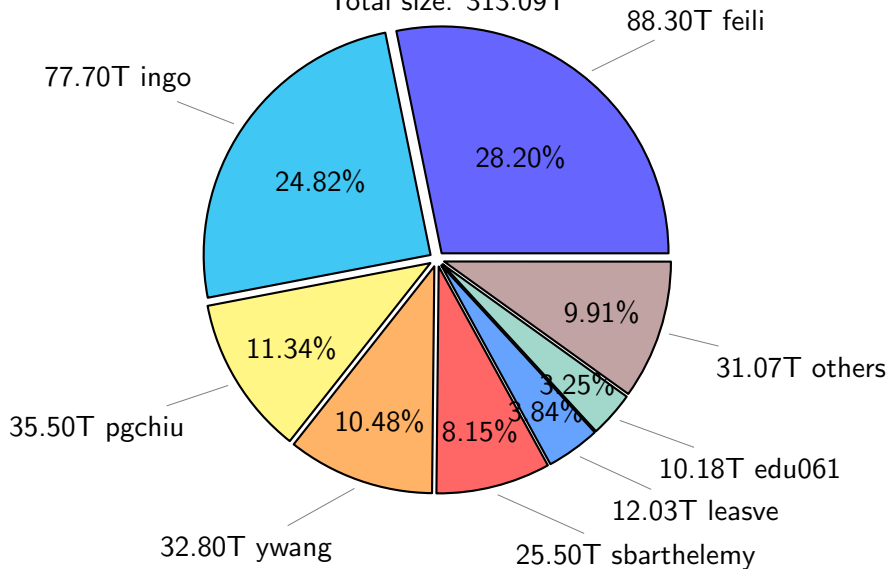

NS9039K total disk usage

Total size: 619.84T
96.23T pgchiu

NS9039K file types usage

NS9039K history files usage

Total size: 313.09T

NS9039K restart files usage

Total size: 164.80T

60.34T pgchiu

NS9039K misc files usage

Total size: 141.94T

NS9039K total compressed

Total size: 619.84T
366.60T compressed

253.24T uncompressed

NS9039K uncompressed files usage

Total size: 253.24T

NS9039K NorCPM/cases/*

No data

NS9039K shared/*

No data