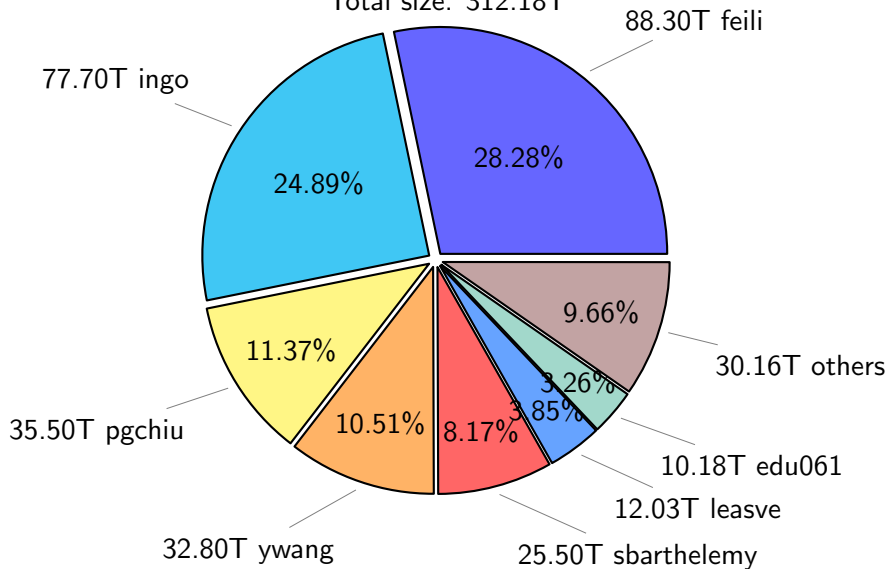

NS9039K total disk usage

Total size: 616.96T
96.23T pgchiu

NS9039K file types usage

NS9039K history files usage

Total size: 312.18T

NS9039K restart files usage

Total size: 164.28T

60.34T pgchiu

NS9039K misc files usage

Total size: 140.50T

NS9039K total compressed

Total size: 616.96T

366.66T compressed

250.31T uncompressed

NS9039K uncompressed files usage

Total size: 250.31T