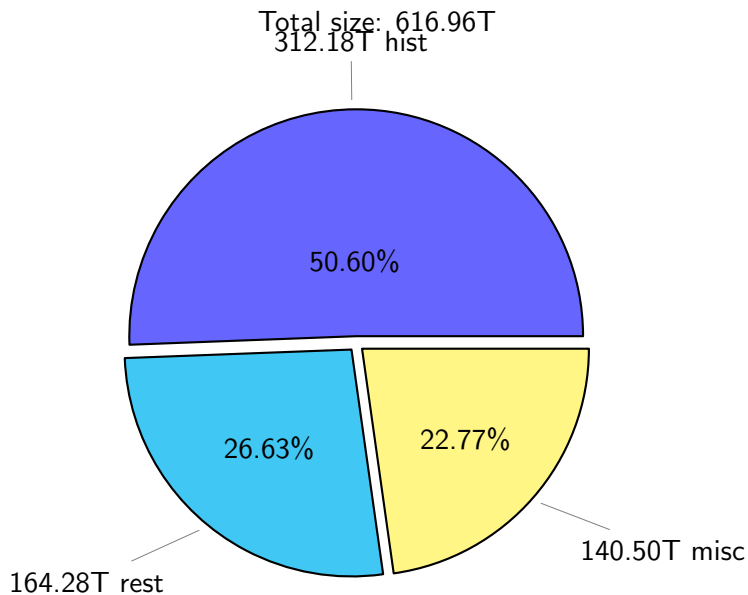

NS9039K disk usage

August 22, 2021

notes:

- ▶ Excluded directories: ".snapshot", ".afm", ".ptrash".
- ▶ Compressed file: file name end with "gz", "bz2", "tar", "zip" and NETCDF4 "nc"
- ▶ Restart files: path contains '/rest/'
- ▶ History files: path contains '/hist/'
- ▶ Items <3 % will be count as 'others'.
- ▶ Additional hard links are excluded.
- ▶ Monthly report: disk_ns9039k_YYYYMMDD.pdf
- ▶ Latest report: latest.pdf
- ▶ Ignored directories due to permission denied: filelist_classfy.err.txt
- ▶ Summary table: sizeTable.txt

NS9039K total disk usage

Total size: 616.96T
96.23T pgchiu

NS9039K file types usage

NS9039K history files usage

Total size: 312.18T

NS9039K restart files usage

Total size: 164.28T

60.34T pgchiu

NS9039K misc files usage

Total size: 140.50T

NS9039K total compressed

Total size: 616.96T

366.66T compressed

250.31T uncompressed

NS9039K uncompressed files usage

Total size: 250.31T