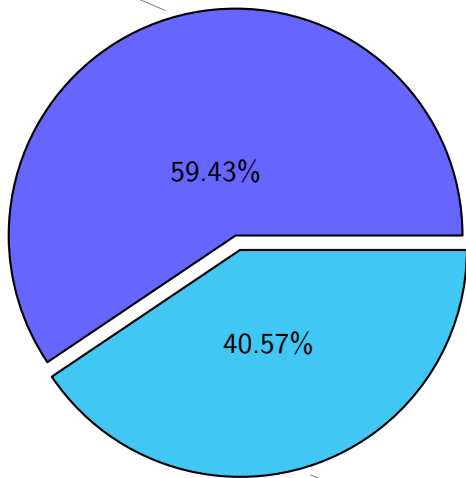

NS9039K total disk usage

Total size: 616.96T
96.23T pgchiu

NS9039K file types usage

NS9039K history files usage

Total size: 312.18T

NS9039K restart files usage

Total size: 164.28T

60.34T pgchiu

NS9039K misc files usage

Total size: 140.50T

NS9039K total compressed

Total size: 616.96T

366.66T compressed

250.31T uncompressed

NS9039K uncompressed files usage

Total size: 250.31T