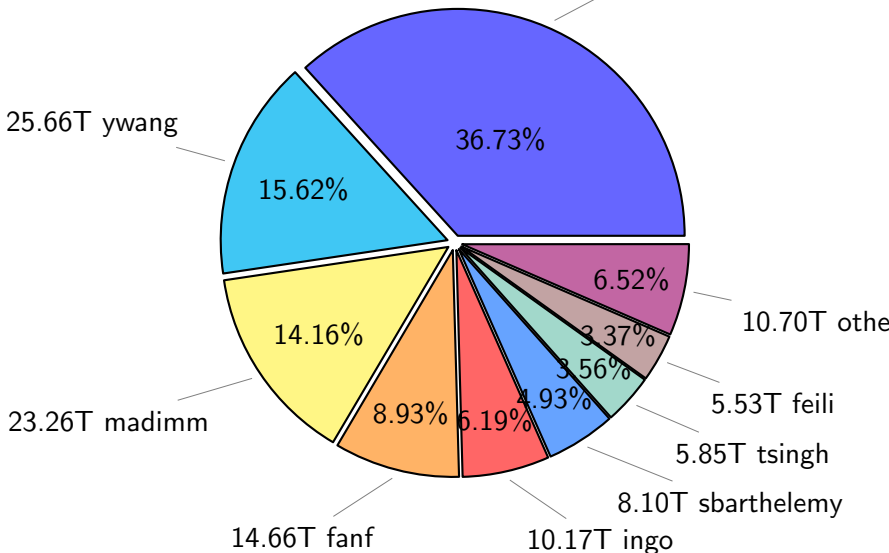

NS9039K total disk usage

Total size: 616.96T
96.23T pgchiu

NS9039K file types usage

NS9039K history files usage

Total size: 312.18T

NS9039K restart files usage

Total size: 164.28T

60.34T pgchiu

NS9039K misc files usage

Total size: 140.50T

NS9039K total compressed

Total size: 616.96T

366.66T compressed

250.31T uncompressed

NS9039K uncompressed files usage

Total size: 250.31T