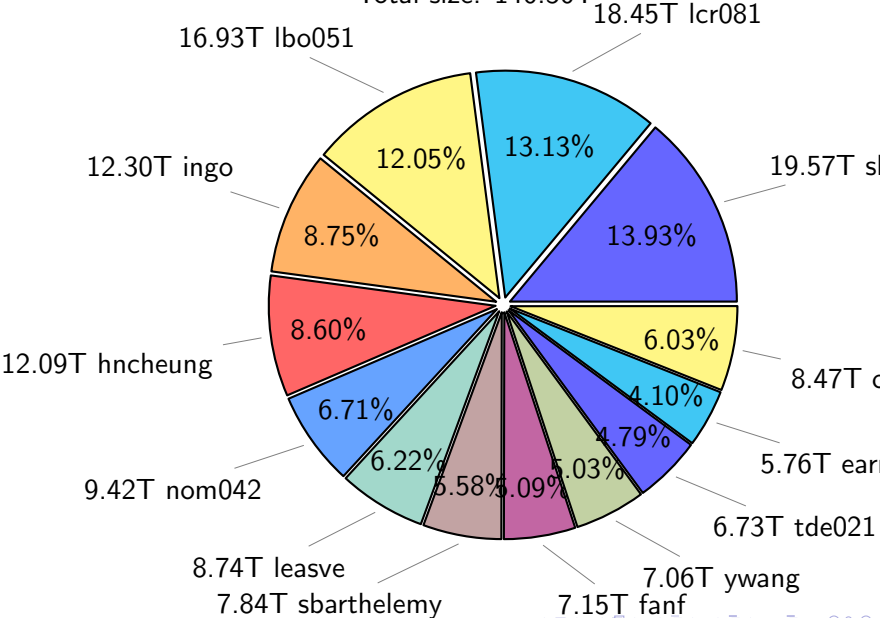

NS9039K total disk usage

Total size: 616.96T
96.23T pgchiu

NS9039K file types usage

NS9039K history files usage

Total size: 312.18T

NS9039K restart files usage

Total size: 164.28T

60.34T pgchiu

NS9039K misc files usage

Total size: 140.50T

NS9039K total compressed

Total size: 616.96T

366.66T compressed

250.31T uncompressed

NS9039K uncompressed files usage

Total size: 250.31T