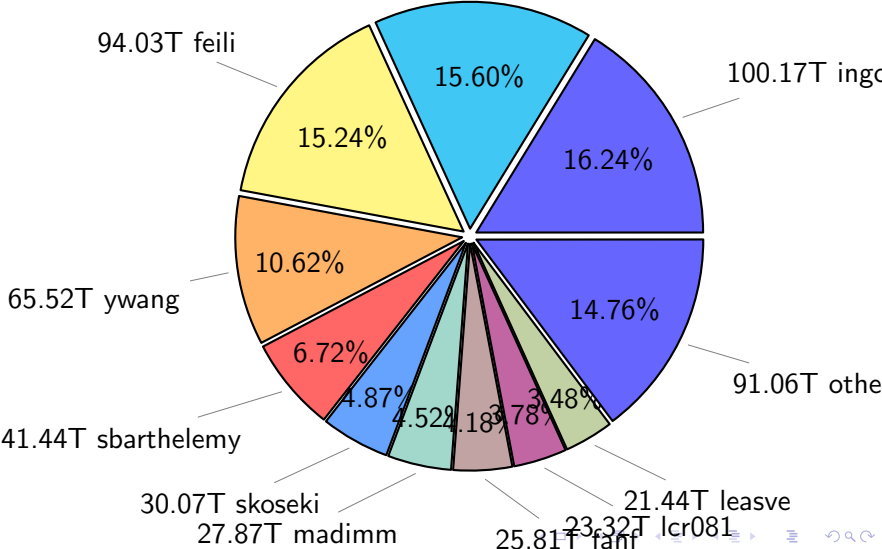

NS9039K disk usage

August 22, 2021

notes:

- ▶ Excluded directories: ".snapshot", ".afm", ".ptrash".
- ▶ Compressed file: file name end with "gz", "bz2", "tar", "zip" and NETCDF4 "nc"
- ▶ Restart files: path contains '/rest/'
- ▶ History files: path contains '/hist/'
- ▶ Items <3 % will be count as 'others'.
- ▶ Additional hard links are excluded.
- ▶ Monthly report: disk_ns9039k_YYYYMMDD.pdf
- ▶ Latest report: latest.pdf
- ▶ Ignored directories due to permission denied: filelist_classfy.err.txt
- ▶ Summary table: sizeTable.txt

NS9039K total disk usage

Total size: 616.96T
96.23T pgchiu

NS9039K file types usage

NS9039K history files usage

Total size: 312.18T

NS9039K restart files usage

Total size: 164.28T

60.34T pgchiu

NS9039K misc files usage

Total size: 140.50T

NS9039K total compressed

Total size: 616.96T

366.66T compressed

250.31T uncompressed

NS9039K uncompressed files usage

Total size: 250.31T