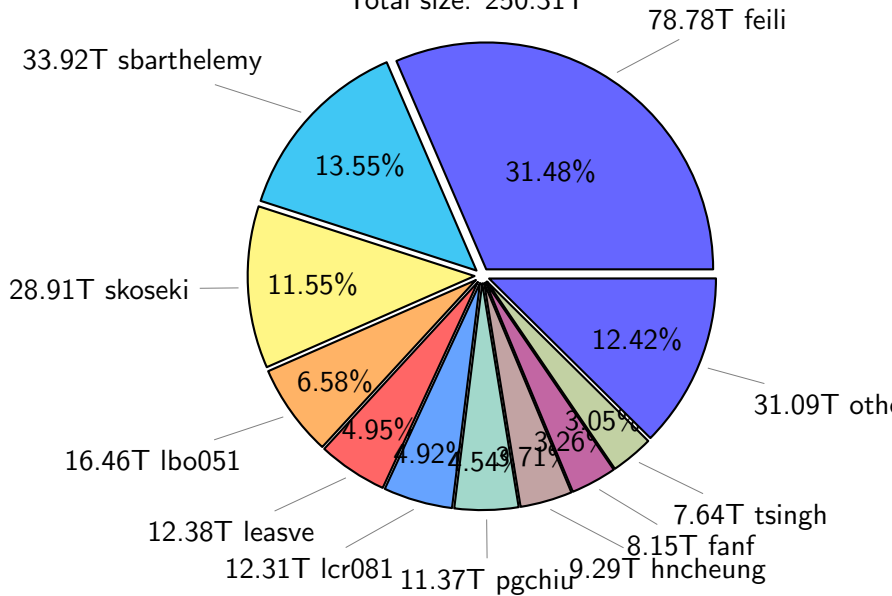

NS9039K total disk usage

Total size: 616.96T
96.23T pgchiu

NS9039K file types usage

NS9039K history files usage

Total size: 312.18T

NS9039K restart files usage

Total size: 164.28T

60.34T pgchiu

NS9039K misc files usage

Total size: 140.50T

NS9039K total compressed

Total size: 616.96T

366.66T compressed

250.31T uncompressed

NS9039K uncompressed files usage

Total size: 250.31T

NS9039K NorCPM/cases/*

No data

NS9039K shared/*

No data