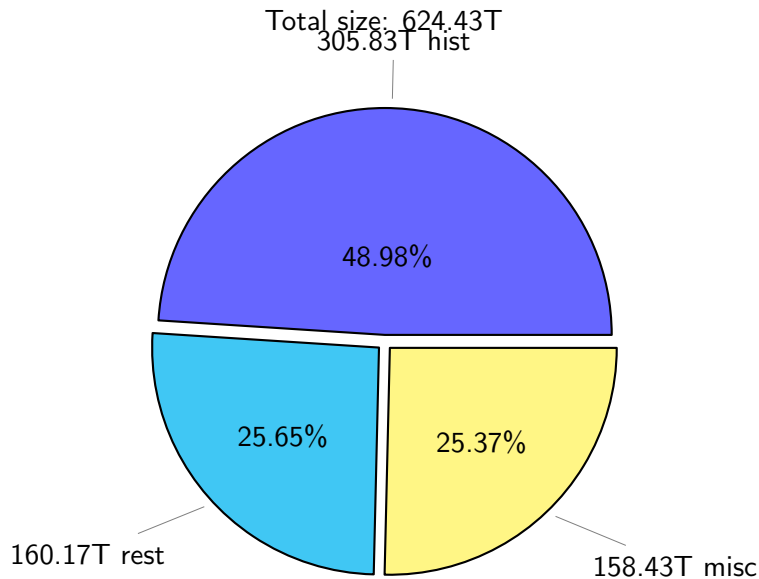

# NS9039K total disk usage

Total size: 624.43T  
94.84T feili

# NS9039K history files usage

Total size: 305.83T

# NS9039K total compressed

Total size: 624.43T  
358.88T compressed

265.55T uncompressed

# NS9039K uncompressed files usage

Total size: 265.55T

NS9039K NorCPM/cases/\*

No data

NS9039K shared/\*

No data