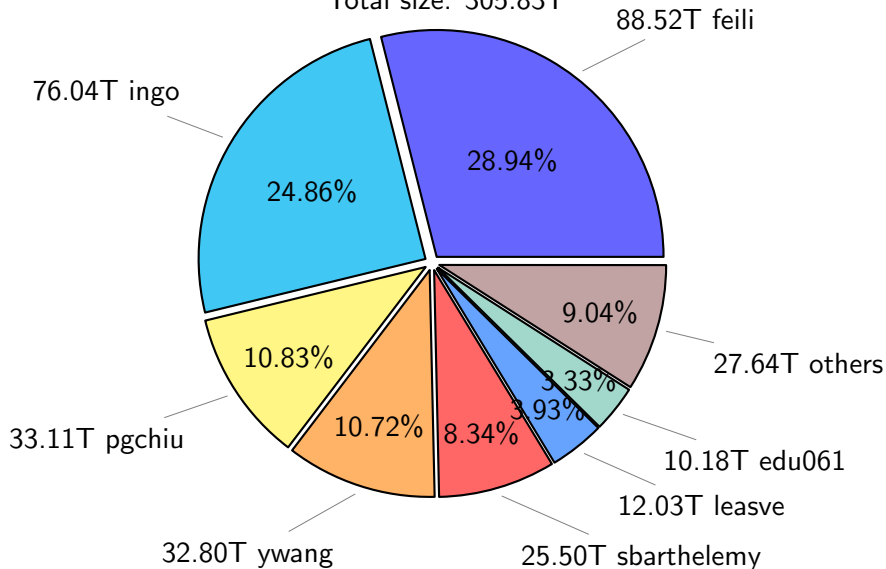

# NS9039K total disk usage

Total size: 624.43T  
94.84T feili

## NS9039K file types usage

# NS9039K history files usage

Total size: 305.83T

# NS9039K uncompressed files usage

Total size: 265.55T

NS9039K NorCPM/cases/\*

No data

NS9039K shared/\*

No data