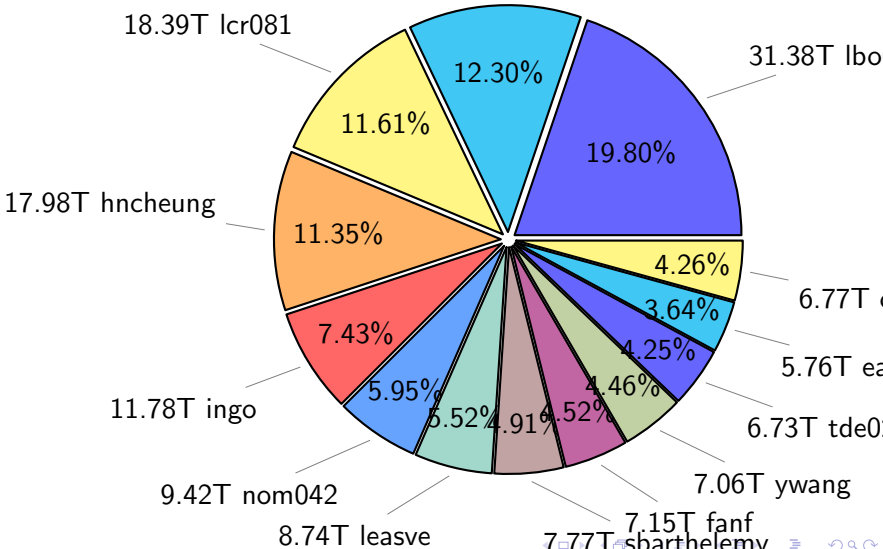

NS9039K misc files usage

Total size: 158.43T
19.49T skoseki