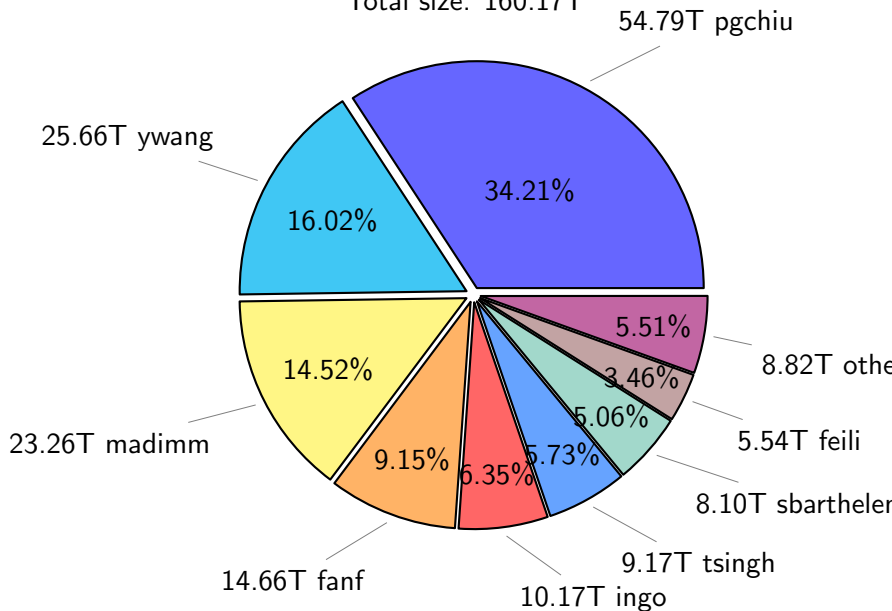

# NS9039K total disk usage

Total size: 624.43T  
94.84T feili

## NS9039K file types usage

# NS9039K history files usage

Total size: 305.83T

# NS9039K restart files usage

Total size: 160.17T