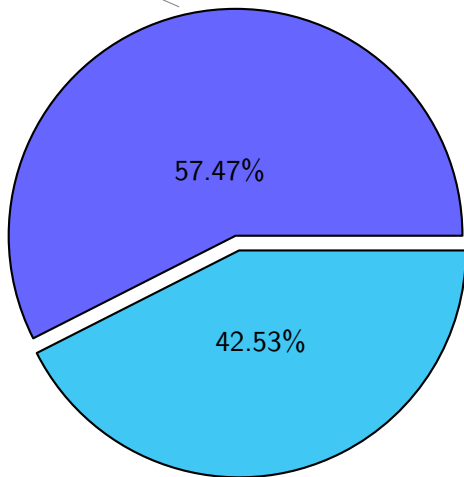

NS9039K total compressed

Total size: 624.43T
358.88T compressed

265.55T uncompressed