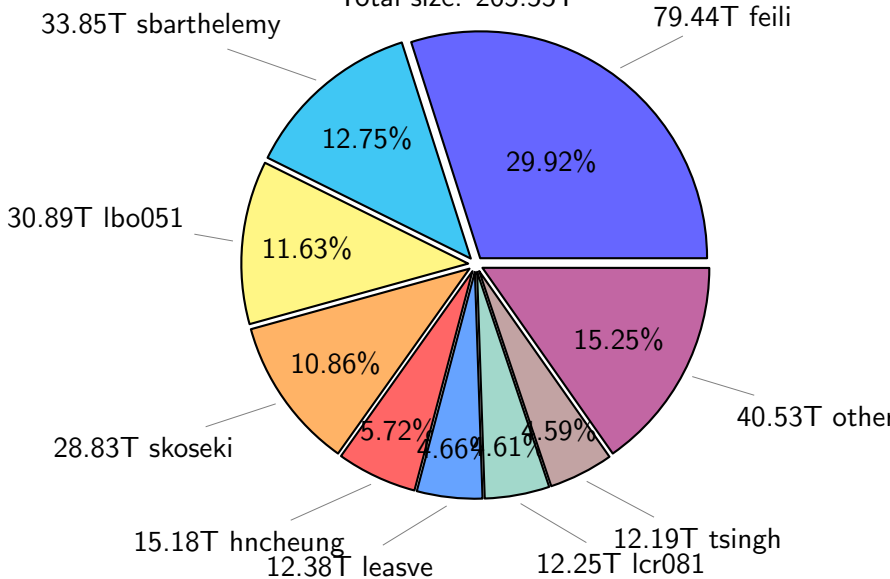

# NS9039K total disk usage

Total size: 624.43T  
94.84T feili

# NS9039K misc files usage

Total size: 158.43T  
19.49T skoseki

# NS9039K total compressed

Total size: 624.43T  
358.88T compressed

265.55T uncompressed

# NS9039K uncompressed files usage

Total size: 265.55T

NS9039K NorCPM/cases/\*

No data

NS9039K shared/\*

No data