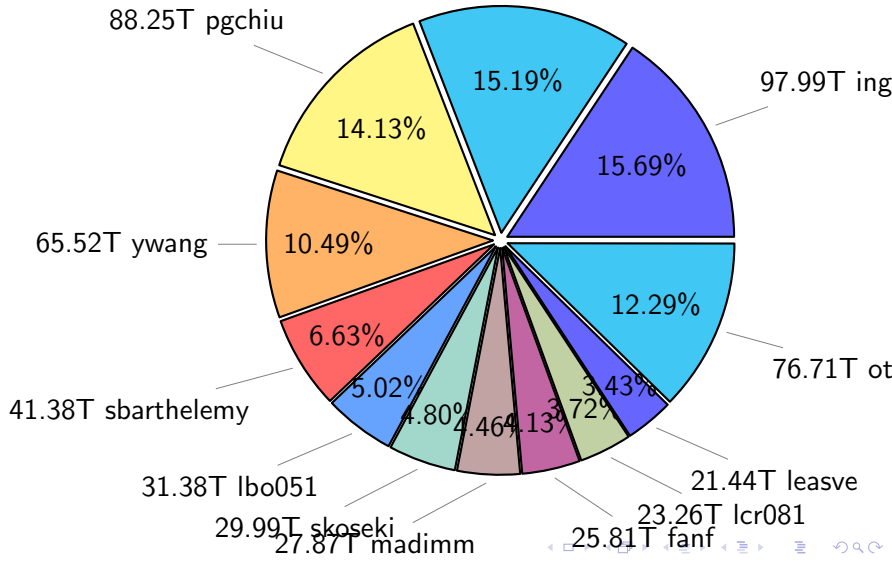

# NS9039K disk usage

July 26, 2021

notes:

- ▶ Excluded directories: ".snapshot", ".afm", ".ptrash".
- ▶ Compressed file: file name end with "gz", "bz2", "tar", "zip" and NETCDF4 "nc"
- ▶ Restart files: path contains '/rest/'
- ▶ History files: path contains '/hist/'
- ▶ Items <3 % will be count as 'others'.
- ▶ Additional hard links are excluded.
- ▶ Monthly report: disk\_ns9039k\_YYYYMMDD.pdf
- ▶ Latest report: latest.pdf
- ▶ Ignored directories due to permission denied: filelist\_classfy.err.txt
- ▶ Summary table: sizeTable.txt

# NS9039K total disk usage

Total size: 624.43T  
94.84T feili

# NS9039K history files usage

Total size: 305.83T