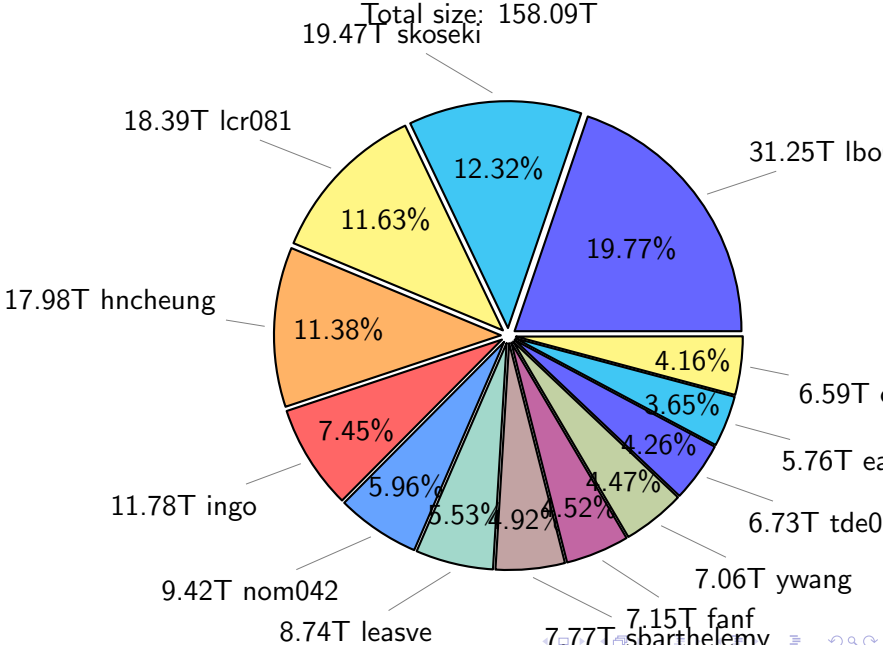

NS9039K total disk usage

Total size: 605.61T
94.57T feili

NS9039K file types usage

NS9039K history files usage

Total size: 305.36T

NS9039K restart files usage

Total size: 142.16T
25.66T ywang

NS9039K misc files usage

Total size: 158.09T

NS9039K total compressed

Total size: 605.61T
325.41T compressed

NS9039K uncompressed files usage

Total size: 280.20T

NS9039K NorCPM/cases/*

No data

NS9039K shared/*