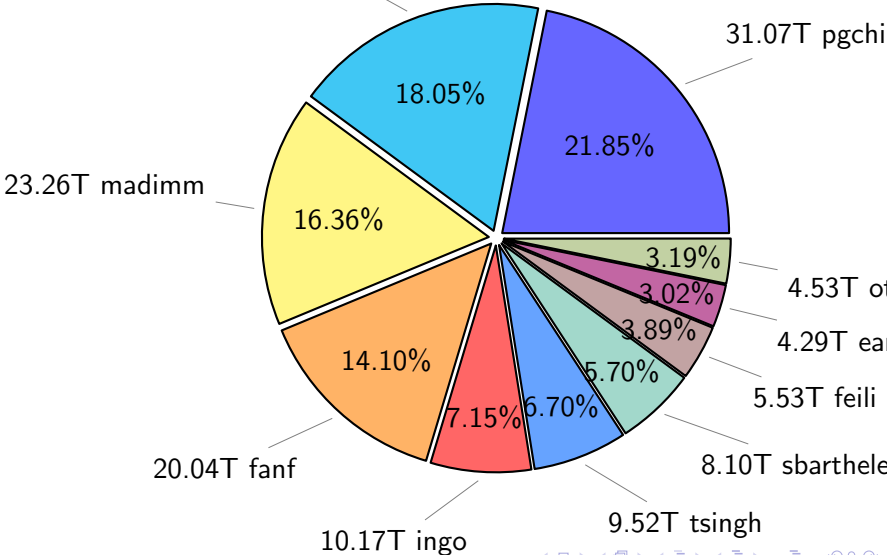

NS9039K total disk usage

Total size: 605.61T
94.57T feili

NS9039K file types usage

NS9039K history files usage

Total size: 305.36T

NS9039K restart files usage

Total size: 142.16T
25.66T ywang

NS9039K misc files usage

Total size: 158.09T

NS9039K total compressed

Total size: 605.61T
325.41T compressed

NS9039K uncompressed files usage

Total size: 280.20T

NS9039K NorCPM/cases/*

No data

NS9039K shared/*