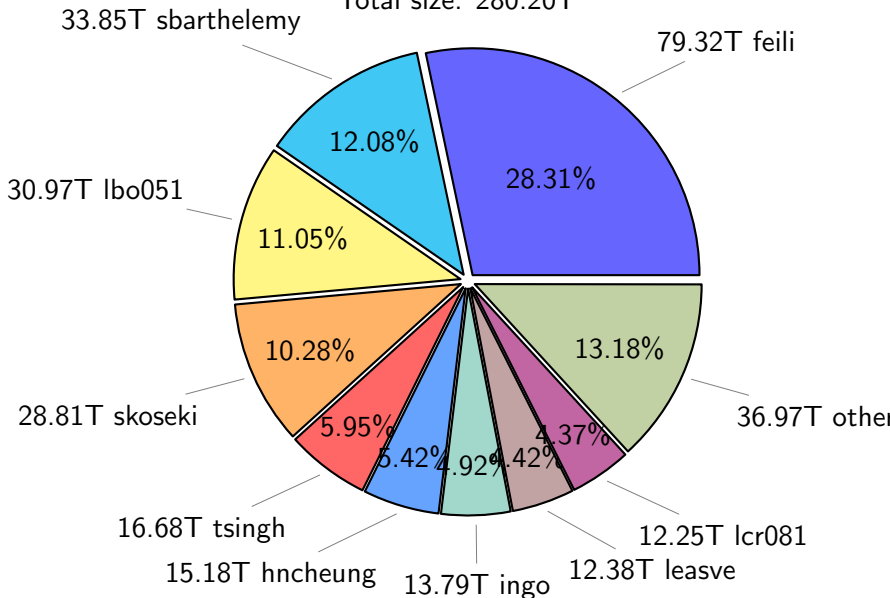

NS9039K total disk usage

Total size: 605.61T
94.57T feili

NS9039K file types usage

NS9039K history files usage

Total size: 305.36T

NS9039K restart files usage

Total size: 142.16T
25.66T ywang

NS9039K misc files usage

Total size: 158.09T

NS9039K total compressed

Total size: 605.61T
325.41T compressed

NS9039K uncompressed files usage

Total size: 280.20T

NS9039K NorCPM/cases/*

No data

NS9039K shared/*