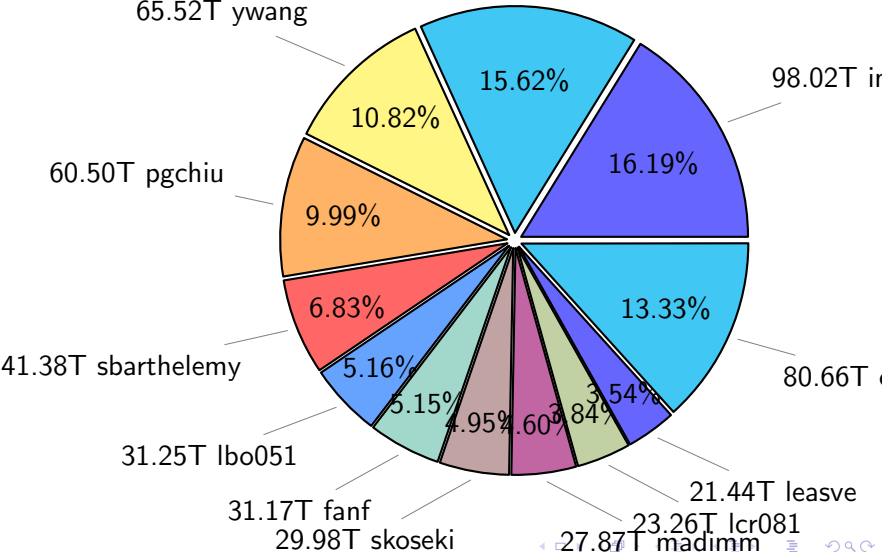

NS9039K disk usage

July 11, 2021

notes:

- ▶ Excluded directories: ".snapshot", ".afm", ".ptrash".
- ▶ Compressed file: file name end with "gz", "bz2", "tar", "zip" and NETCDF4 "nc"
- ▶ Restart files: path contains '/rest/'
- ▶ History files: path contains '/hist/'
- ▶ Items <3 % will be count as 'others'.
- ▶ Additional hard links are excluded.
- ▶ Monthly report: disk_ns9039k_YYYYMMDD.pdf
- ▶ Latest report: latest.pdf
- ▶ Ignored directories due to permission denied: filelist_classfy.err.txt
- ▶ Summary table: sizeTable.txt

NS9039K total disk usage

Total size: 605.61T
94.57T feili

NS9039K file types usage

NS9039K history files usage

Total size: 305.36T

NS9039K restart files usage

Total size: 142.16T
25.66T ywang

NS9039K misc files usage

Total size: 158.09T

NS9039K total compressed

Total size: 605.61T
325.41T compressed

NS9039K uncompressed files usage

Total size: 280.20T

NS9039K NorCPM/cases/*

No data

NS9039K shared/*