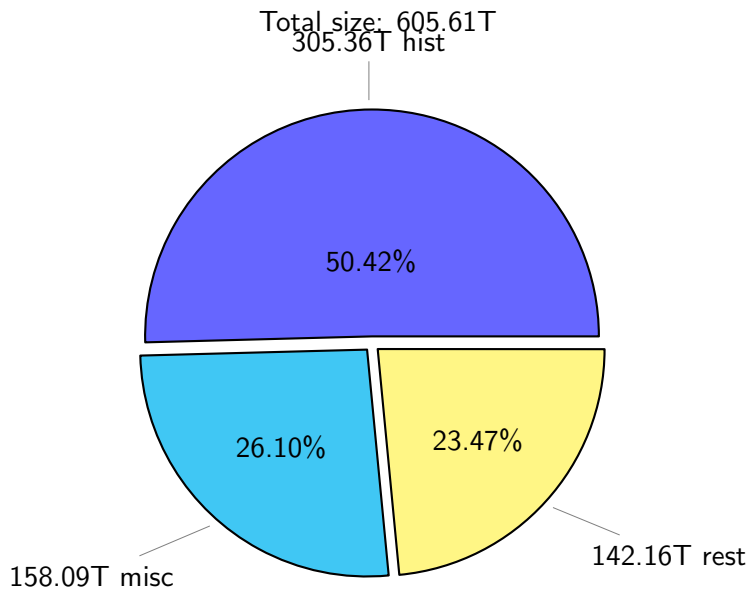

NS9039K disk usage

July 11, 2021

notes:

- ▶ Excluded directories: ".snapshot", ".afm", ".ptrash".
- ▶ Compressed file: file name end with "gz", "bz2", "tar", "zip" and NETCDF4 "nc"
- ▶ Restart files: path contains '/rest/'
- ▶ History files: path contains '/hist/'
- ▶ Items <3 % will be count as 'others'.
- ▶ Additional hard links are excluded.
- ▶ Monthly report: disk_ns9039k_YYYYMMDD.pdf
- ▶ Latest report: latest.pdf
- ▶ Ignored directories due to permission denied: filelist_classfy.err.txt
- ▶ Summary table: sizeTable.txt

NS9039K total disk usage

Total size: 605.61T
94.57T feili

NS9039K file types usage

NS9039K history files usage

Total size: 305.36T

NS9039K restart files usage

Total size: 142.16T
25.66T ywang

NS9039K misc files usage

Total size: 158.09T

NS9039K total compressed

Total size: 605.61T
325.41T compressed

NS9039K uncompressed files usage

Total size: 280.20T

NS9039K NorCPM/cases/*

No data

NS9039K shared/*