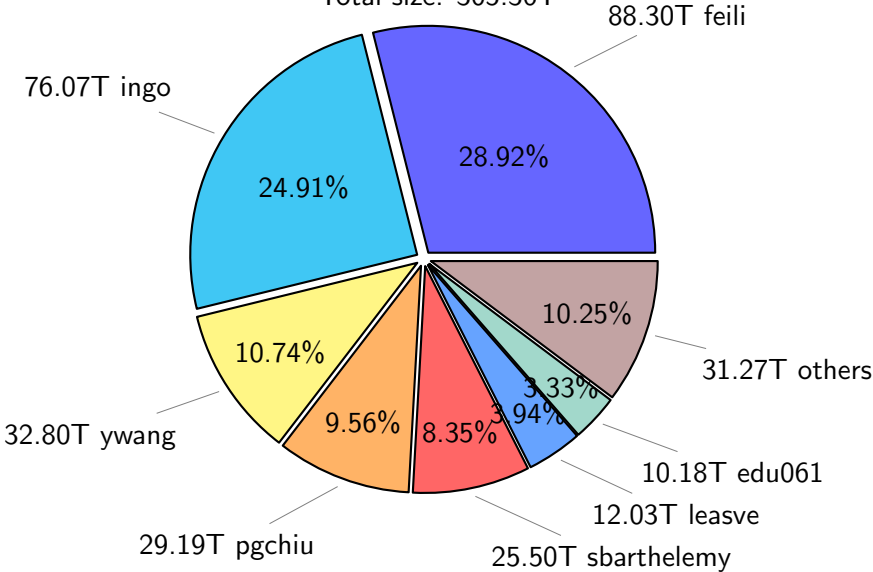

NS9039K total disk usage

Total size: 605.61T
94.57T feili

NS9039K file types usage

NS9039K history files usage

Total size: 305.36T

NS9039K restart files usage

Total size: 142.16T
25.66T ywang

NS9039K misc files usage

Total size: 158.09T

NS9039K total compressed

Total size: 605.61T
325.41T compressed

NS9039K uncompressed files usage

Total size: 280.20T

NS9039K NorCPM/cases/*

No data

NS9039K shared/*