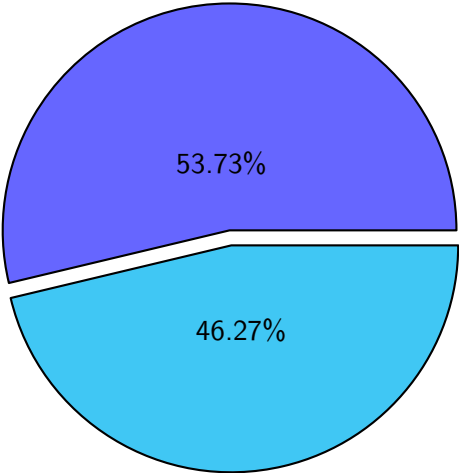

NS9039K total disk usage

Total size: 605.61T
94.57T feili

NS9039K file types usage

NS9039K history files usage

Total size: 305.36T

NS9039K restart files usage

Total size: 142.16T
25.66T ywang

NS9039K misc files usage

Total size: 158.09T

NS9039K total compressed

Total size: 605.61T
325.41T compressed

NS9039K uncompressed files usage

Total size: 280.20T

NS9039K NorCPM/cases/*

No data

NS9039K shared/*