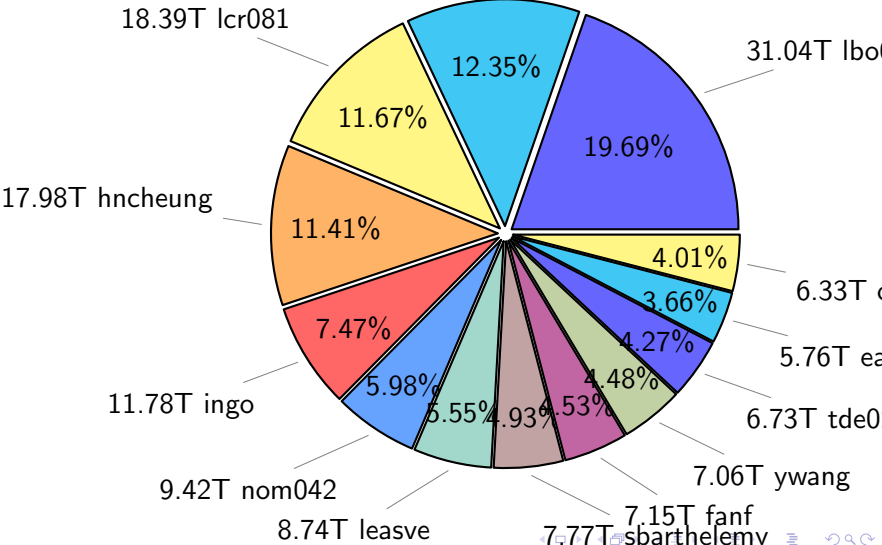

4.11%

9.02T skoseki

8.71%

10.18T edu061

27.42T pgchui

12.03T lease

25.50T sbarthelemy

NS9039K restart files usage

Total size: 118.16T

NS9039K misc files usage

Total size: 157.62T
19.47T skoseki

NS9039K total compressed

Total size: 568.50T
307.99T compressed

NS9039K uncompressed files usage

Total size: 260.51T

NS9039K NorCPM/cases/*