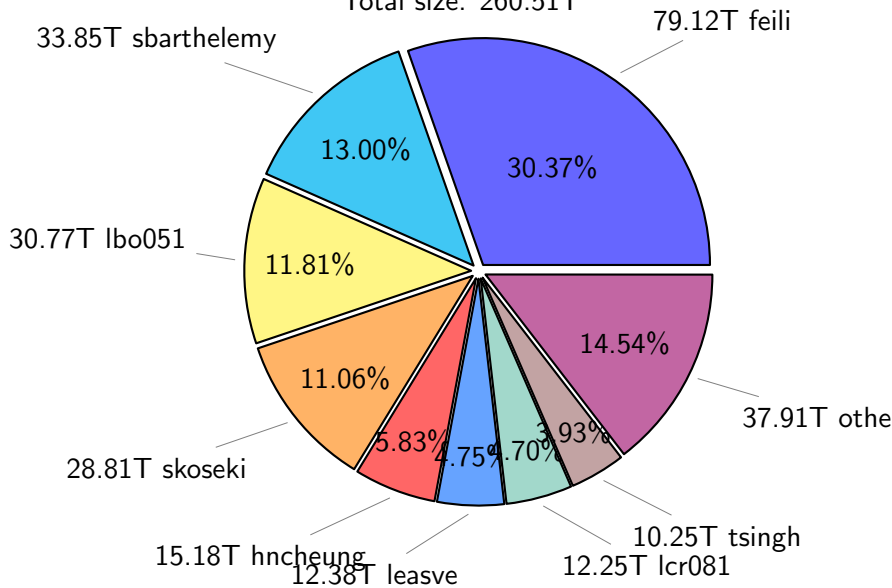

NS9039K total disk usage

Total size: 568.50T
87.63T ingo

NS9039K file types usage

NS9039K history files usage

Total size: 292.72T

88.30T feili

66.31T ingo

30.16%

4.11%

9.02T skoseki

8.71%

10.18T edu061

27.42T pgchui

12.03T lease

25.50T sbarthelemy

NS9039K restart files usage

Total size: 118.16T

NS9039K misc files usage

Total size: 157.62T
19.47T skoseki

NS9039K total compressed

Total size: 568.50T
307.99T compressed

NS9039K uncompressed files usage

Total size: 260.51T

NS9039K NorCPM/cases/*

No data

NS9039K shared/*

No data