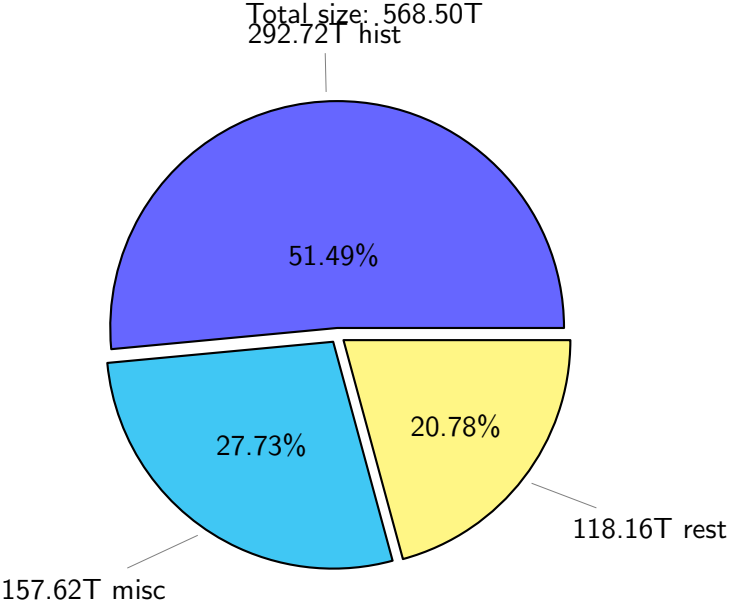

NS9039K disk usage

July 4, 2021

notes:

- ▶ Excluded directories: ".snapshot", ".afm", ".ptrash".
- ▶ Compressed file: file name end with "gz", "bz2", "tar", "zip" and NETCDF4 "nc"
- ▶ Restart files: path contains '/rest/'
- ▶ History files: path contains '/hist/'
- ▶ Items <3 % will be count as 'others'.
- ▶ Additional hard links are excluded.
- ▶ Monthly report: disk_ns9039k_YYYYMMDD.pdf
- ▶ Latest report: latest.pdf
- ▶ Ignored directories due to permission denied: filelist_classfy.err.txt
- ▶ Summary table: sizeTable.txt

NS9039K total disk usage

Total size: 568.50T
87.63T ingo

NS9039K file types usage

NS9039K history files usage

Total size: 292.72T

88.30T feili

66.31T ingo

30.16%

Total size: 118.16T

NS9039K misc files usage

Total size: 157.62T
19.47T skoseki

NS9039K total compressed

Total size: 568.50T
307.99T compressed

NS9039K uncompressed files usage

Total size: 260.51T

NS9039K NorCPM/cases/*