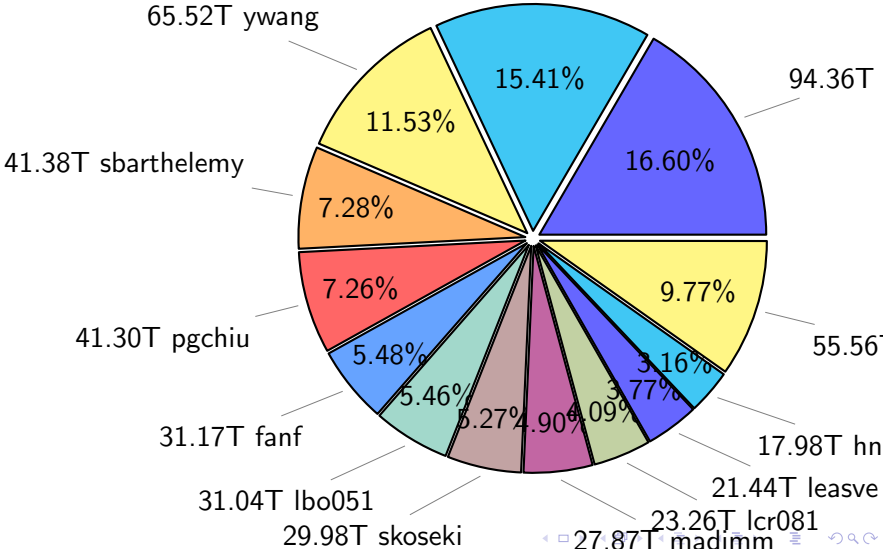

NS9039K disk usage

July 4, 2021

notes:

- ▶ Excluded directories: ".snapshot", ".afm", ".ptrash".
- ▶ Compressed file: file name end with "gz", "bz2", "tar", "zip" and NETCDF4 "nc"
- ▶ Restart files: path contains '/rest/'
- ▶ History files: path contains '/hist/'
- ▶ Items <3 % will be count as 'others'.
- ▶ Additional hard links are excluded.
- ▶ Monthly report: disk_ns9039k_YYYYMMDD.pdf
- ▶ Latest report: latest.pdf
- ▶ Ignored directories due to permission denied: filelist_classfy.err.txt
- ▶ Summary table: sizeTable.txt

NS9039K total disk usage

Total size: 568.50T
87.63T ingo

NS9039K file types usage

NS9039K history files usage

Total size: 292.72T

88.30T feili

66.31T ingo

30.16%

Total size: 118.16T

NS9039K misc files usage

Total size: 157.62T
19.47T skoseki

NS9039K total compressed

Total size: 568.50T
307.99T compressed

NS9039K uncompressed files usage

Total size: 260.51T

NS9039K NorCPM/cases/*