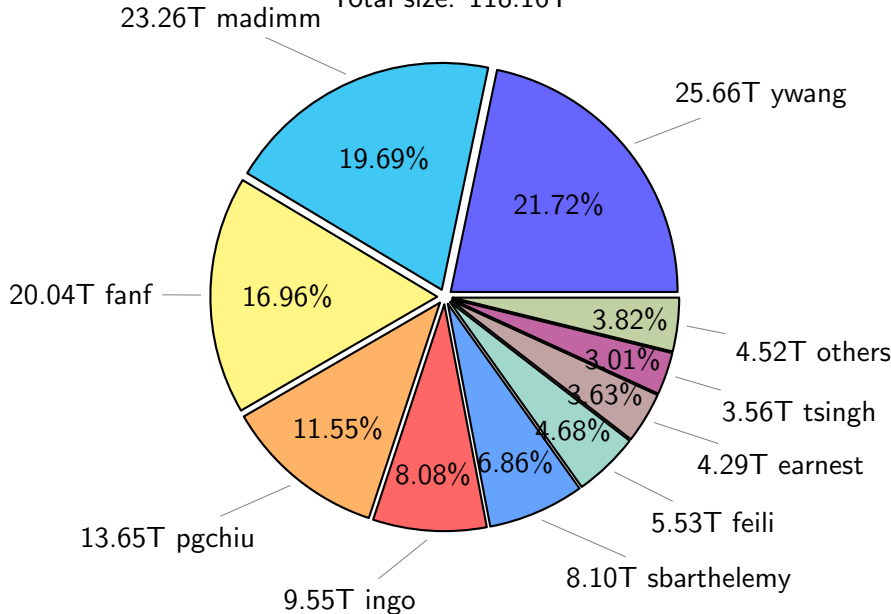

NS9039K total disk usage

Total size: 568.50T
87.63T ingo

NS9039K file types usage

NS9039K history files usage

Total size: 292.72T

88.30T feili

66.31T ingo

30.16%

22.65%

7.23%

21.16T others

11.20%

3.08%

32.80T ywang

3.48%

9.37%

4.11%

9.02T skoseki

8.71%

10.18T edu061

27.42T pgchui

12.03T lease

25.50T sbarthelemy

NS9039K restart files usage

Total size: 118.16T

NS9039K misc files usage

Total size: 157.62T
19.47T skoseki

NS9039K total compressed

Total size: 568.50T
307.99T compressed

NS9039K uncompressed files usage

Total size: 260.51T

NS9039K NorCPM/cases/*