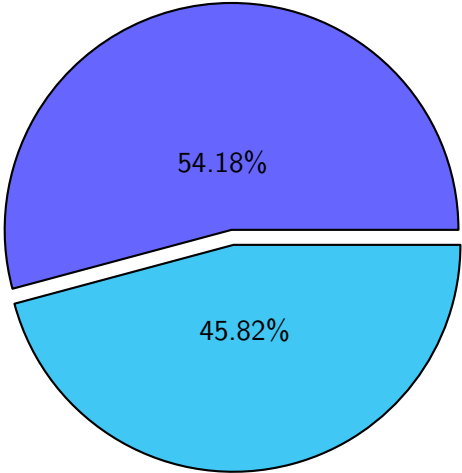

Total size: 118.16T

NS9039K misc files usage

Total size: 157.62T
19.47T skoseki

NS9039K total compressed

Total size: 568.50T
307.99T compressed

NS9039K uncompressed files usage

Total size: 260.51T

NS9039K NorCPM/cases/*

No data

NS9039K shared/*

No data