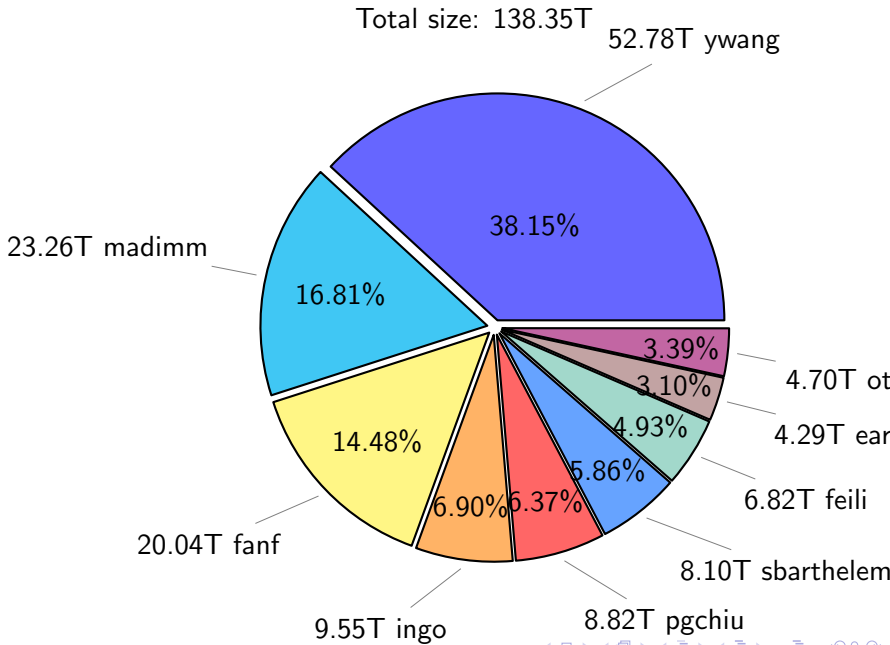

# NS9039K total disk usage

Total size: 569.81T  
87.50T ingo

# NS9039K file types usage

# NS9039K history files usage

Total size: 274.66T

# NS9039K restart files usage

Total size: 138.35T