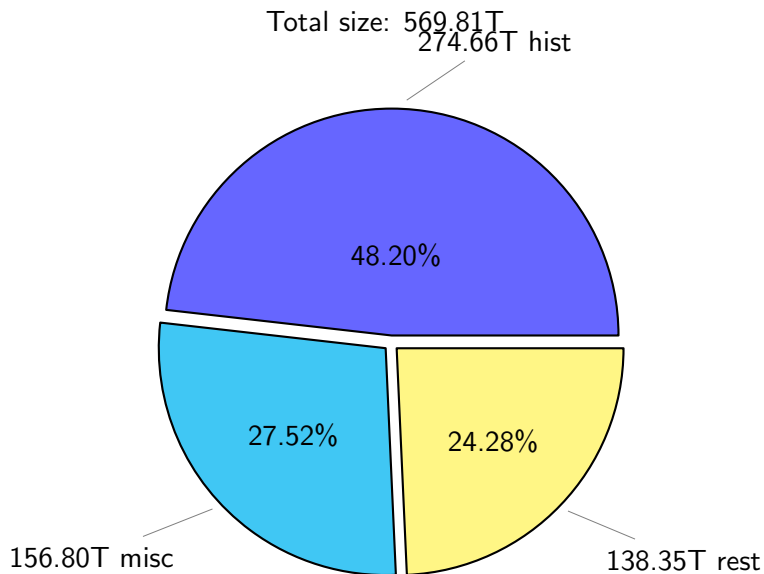

# NS9039K total disk usage

Total size: 569.81T  
87.50T ingo

# NS9039K history files usage

Total size: 274.66T

# NS9039K misc files usage

Total size: 156.80T

# NS9039K uncompressed files usage

Total size: 292.26T

NS9039K NorCPM/cases/\*

No data

NS9039K shared/\*

No data