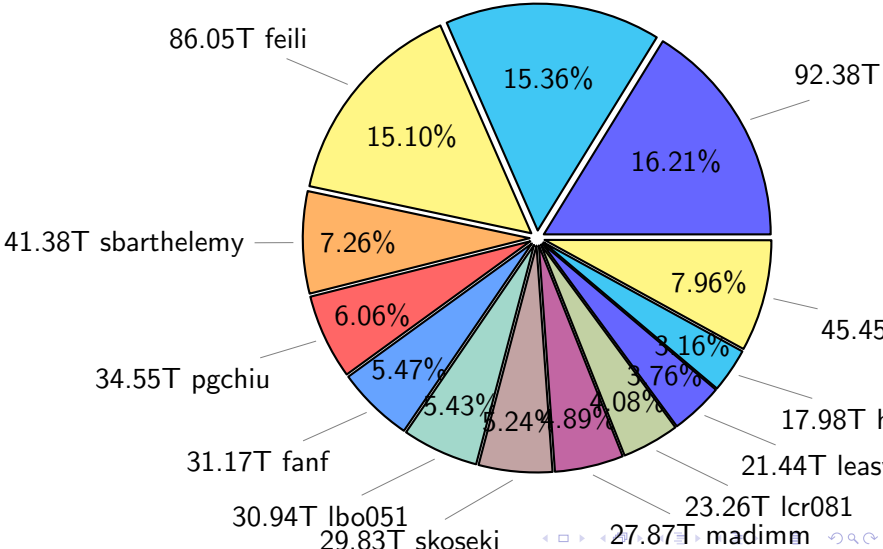

# NS9039K disk usage

June 13, 2021

notes:

- ▶ Excluded directories: ".snapshot", ".afm", ".ptrash".
- ▶ Compressed file: file name end with "gz", "bz2", "tar", "zip" and NETCDF4 "nc"
- ▶ Restart files: path contains '/rest/'
- ▶ History files: path contains '/hist/'
- ▶ Items <3 % will be count as 'others'.
- ▶ Additional hard links are excluded.
- ▶ Monthly report: disk\_ns9039k\_YYYYMMDD.pdf
- ▶ Latest report: latest.pdf
- ▶ Ignored directories due to permission denied: filelist\_classfy.err.txt
- ▶ Summary table: sizeTable.txt

# NS9039K total disk usage

Total size: 569.81T  
87.50T ingo

# NS9039K history files usage

Total size: 274.66T

# NS9039K uncompressed files usage

Total size: 292.26T

NS9039K NorCPM/cases/\*

No data

NS9039K shared/\*

No data