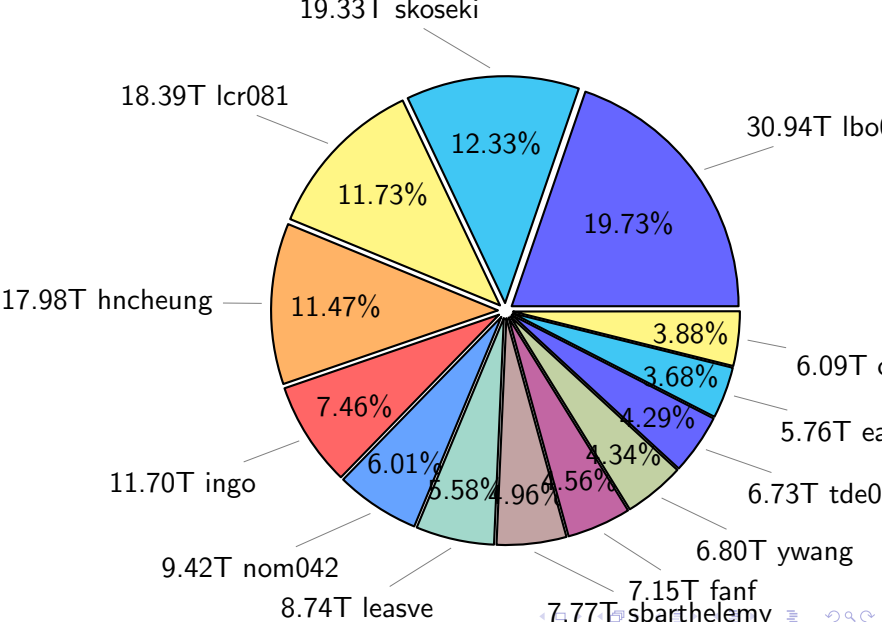

NS9039K misc files usage

Total size: 156.80T