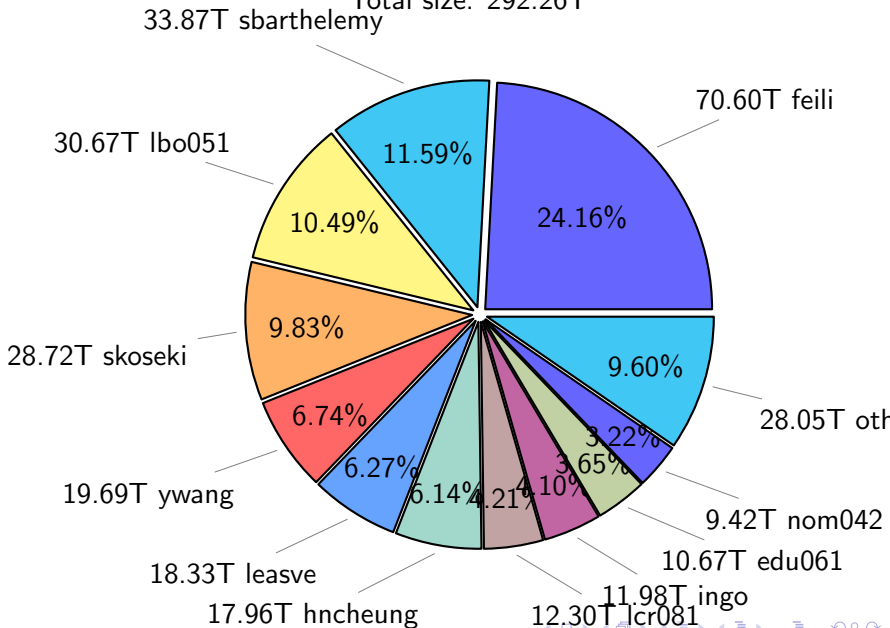

# NS9039K total compressed

Total size: 569.81T  
292.26T uncompressed

277.55T compressed

# NS9039K uncompressed files usage

Total size: 292.26T

NS9039K NorCPM/cases/\*

No data

NS9039K shared/\*

No data