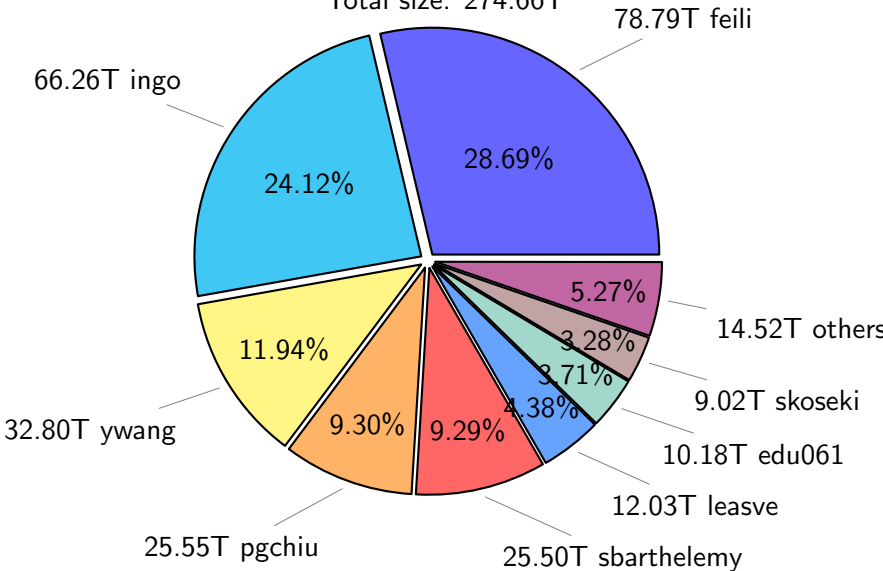

# NS9039K total disk usage

Total size: 569.81T  
87.50T ingo

# NS9039K file types usage

# NS9039K history files usage

Total size: 274.66T