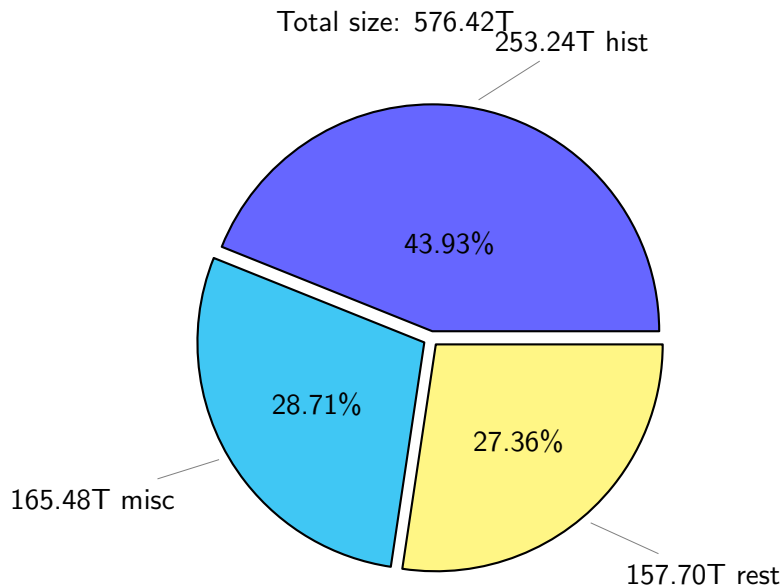

# NS9039K total disk usage

Total size: 576.42T  
96.17T ingo

# NS9039K history files usage

Total size: 253.24T

# NS9039K misc files usage

Total size: 165.48T  
26.11T skoseki

# NS9039K uncompressed files usage

Total size: 415.57T  
72.57T feili

NS9039K NorCPM/cases/\*

No data

NS9039K shared/\*

No data