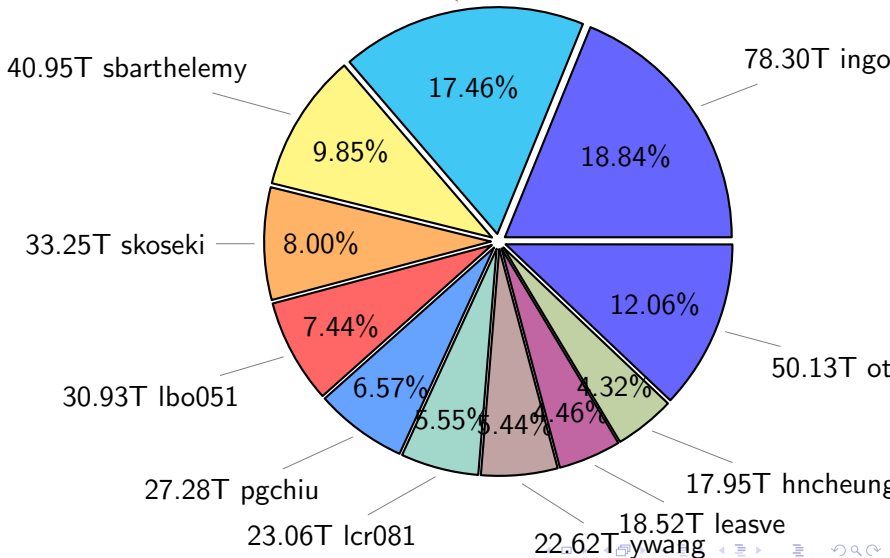

NS9039K uncompressed files usage

Total size: 415.57T
72.57T feili