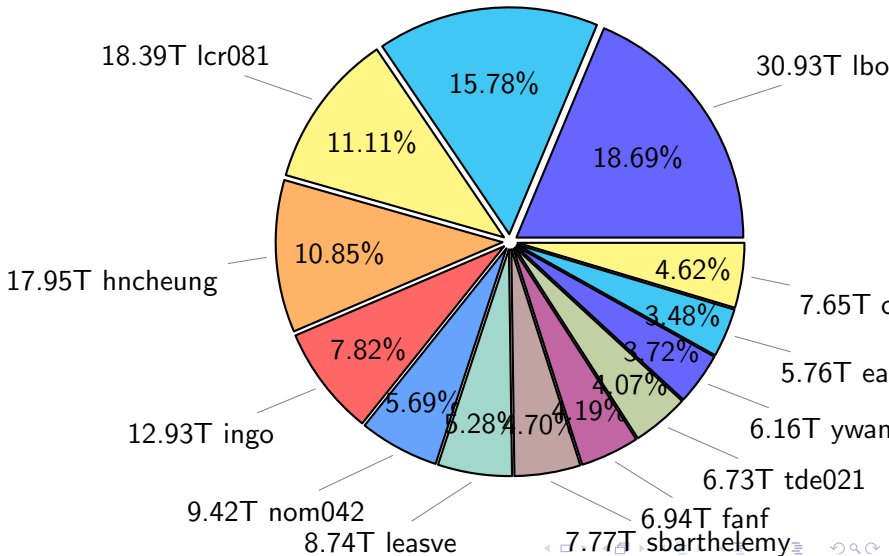

NS9039K misc files usage

Total size: 165.48T
26.11T skoseki