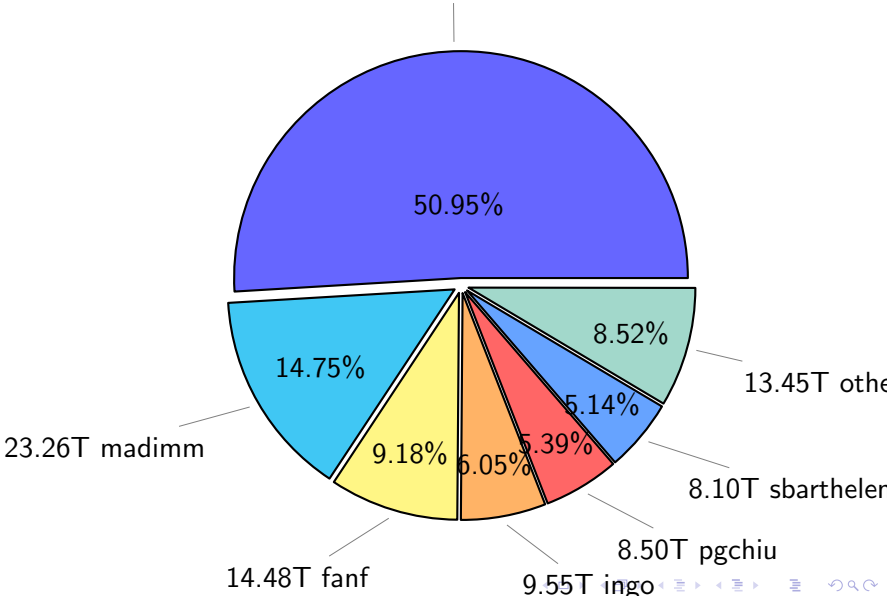

NS9039K restart files usage

Total size: 157.70T
80.35T ywang