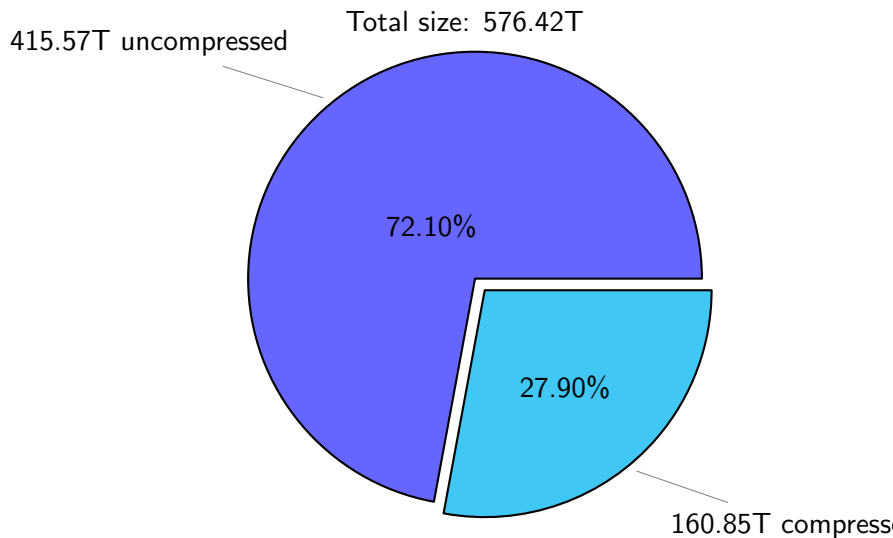

# NS9039K history files usage

Total size: 253.24T

# NS9039K restart files usage

Total size: 157.70T  
80.35T ywang

# NS9039K misc files usage

Total size: 165.48T  
26.11T skoseki

# NS9039K uncompressed files usage

Total size: 415.57T  
72.57T feili

NS9039K NorCPM/cases/\*

No data

NS9039K shared/\*

No data