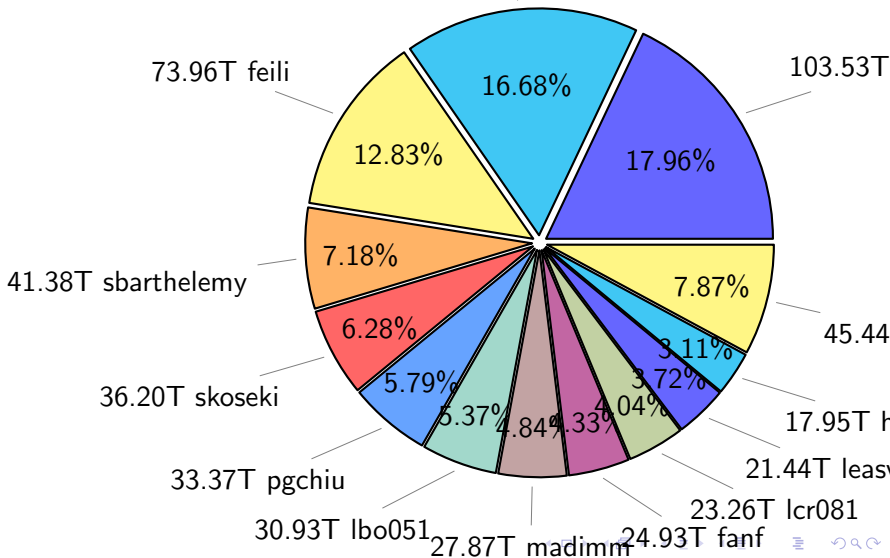

# NS9039K disk usage

May 30, 2021

notes:

- ▶ Excluded directories: ".snapshot", ".afm", ".ptrash".
- ▶ Compressed file: file name end with "gz", "bz2", "tar", "zip" and NETCDF4 "nc"
- ▶ Restart files: path contains '/rest/'
- ▶ History files: path contains '/hist/'
- ▶ Items <3 % will be count as 'others'.
- ▶ Additional hard links are excluded.
- ▶ Monthly report: disk\_ns9039k\_YYYYMMDD.pdf
- ▶ Latest report: latest.pdf
- ▶ Ignored directories due to permission denied: filelist\_classfy.err.txt
- ▶ Summary table: sizeTable.txt

# NS9039K total disk usage

Total size: 576.42T  
96.17T ingo

# NS9039K history files usage

Total size: 253.24T

# NS9039K uncompressed files usage

Total size: 415.57T  
72.57T feili

NS9039K NorCPM/cases/\*

No data

NS9039K shared/\*

No data