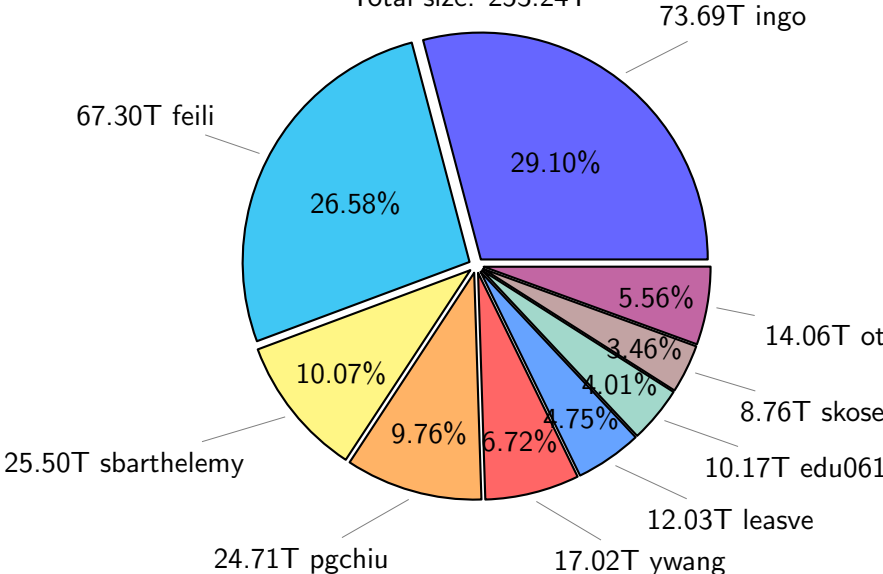

# NS9039K total disk usage

Total size: 576.42T  
96.17T ingo

## NS9039K file types usage

# NS9039K history files usage

Total size: 253.24T