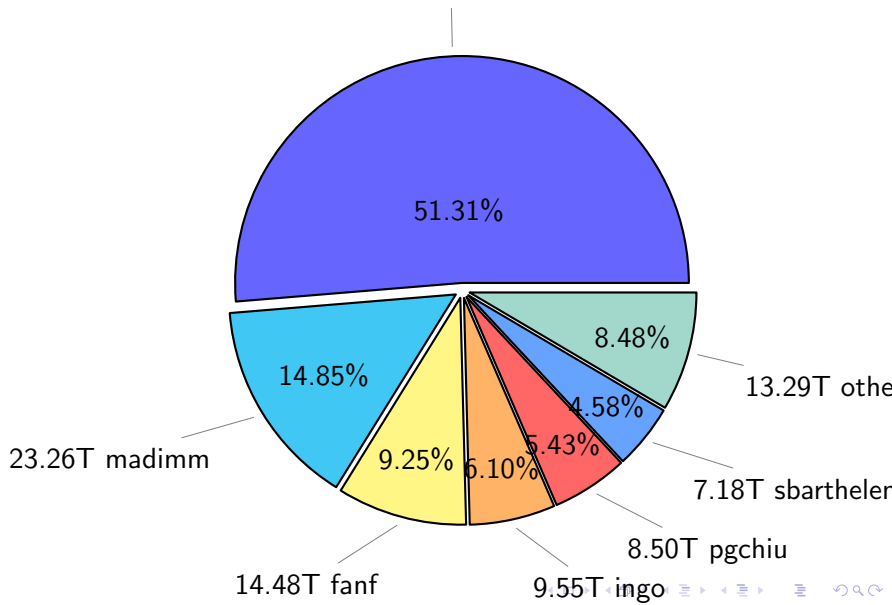

# NS9039K total disk usage

Total size: 569.07T

## NS9039K file types usage

# NS9039K history files usage

Total size: 241.48T

# NS9039K restart files usage

Total size: 156.60T  
80.35T ywang