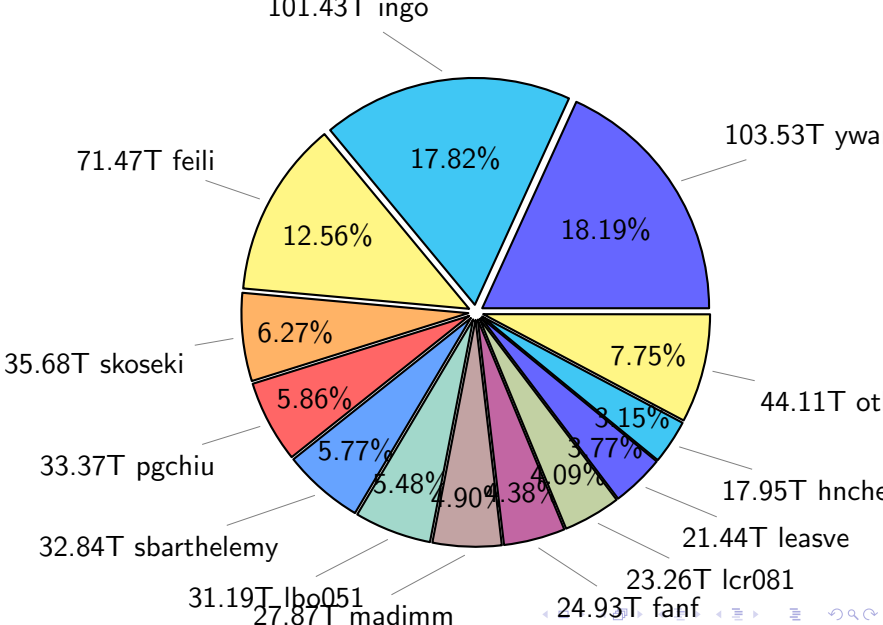

# NS9039K disk usage

May 16, 2021

notes:

- ▶ Excluded directories: ".snapshot", ".afm", ".ptrash".
- ▶ Compressed file: file name end with "gz", "bz2", "tar", "zip" and NETCDF4 "nc"
- ▶ Restart files: path contains '/rest/'
- ▶ History files: path contains '/hist/'
- ▶ Items <3 % will be count as 'others'.
- ▶ Additional hard links are excluded.
- ▶ Monthly report: disk\_ns9039k\_YYYYMMDD.pdf
- ▶ Latest report: latest.pdf
- ▶ Ignored directories due to permission denied: filelist\_classfy.err.txt
- ▶ Summary table: sizeTable.txt

# NS9039K total disk usage

Total size: 569.07T

# NS9039K history files usage

Total size: 241.48T

# NS9039K uncompressed files usage

Total size: 409.45T  
70.08T feili

NS9039K NorCPM/cases/\*

No data

NS9039K shared/\*

No data