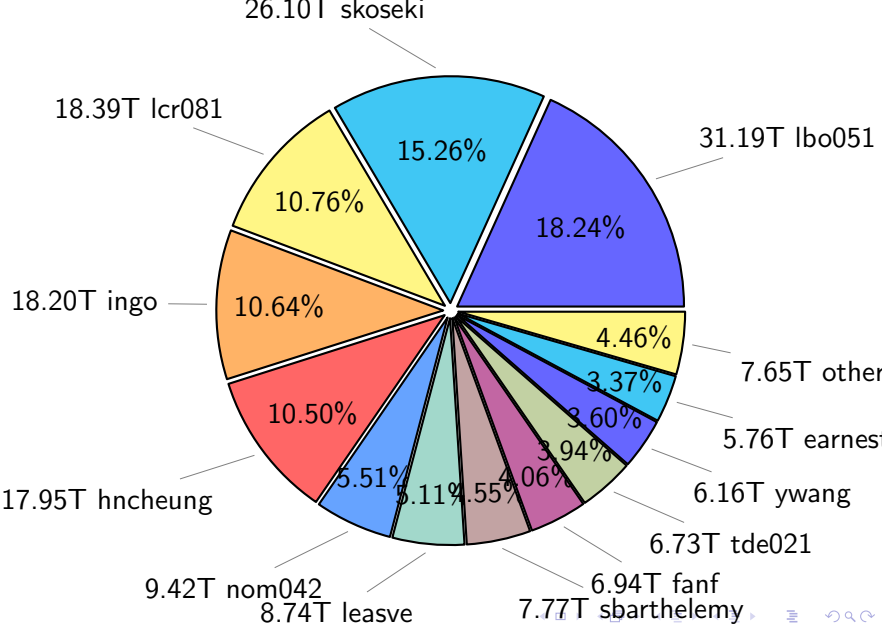

# NS9039K total disk usage

Total size: 569.07T

# NS9039K history files usage

Total size: 241.48T

# NS9039K restart files usage

Total size: 156.60T  
80.35T ywang

# NS9039K misc files usage

Total size: 170.98T