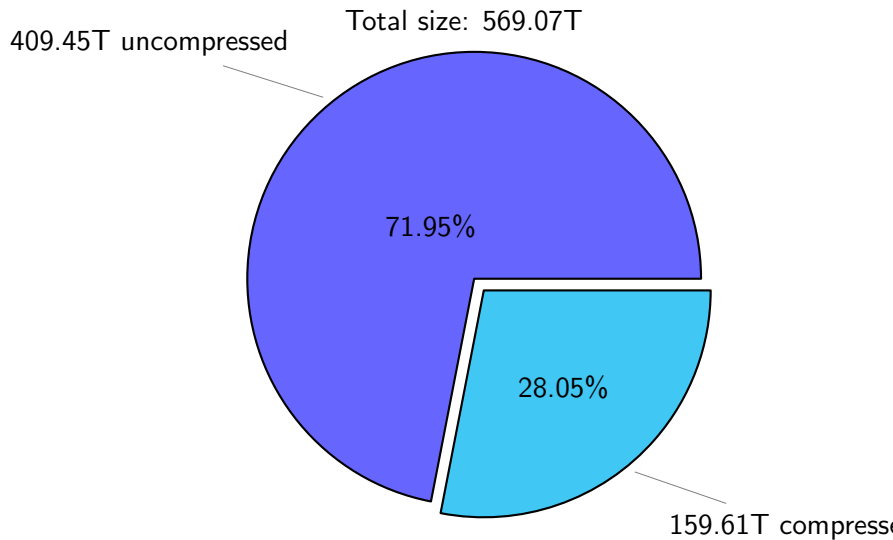

NS9039K total compressed