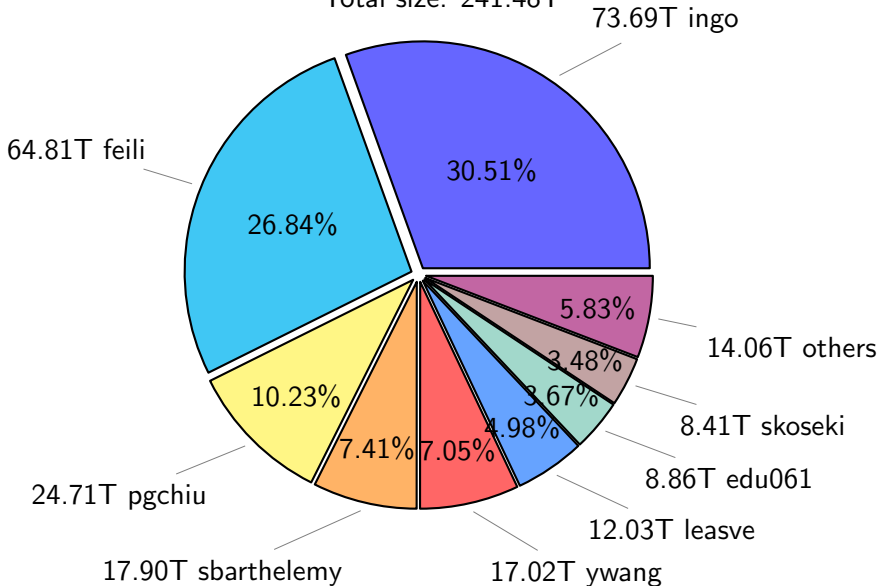

# NS9039K total disk usage

Total size: 569.07T

# NS9039K history files usage

Total size: 241.48T

# NS9039K misc files usage

Total size: 170.98T

# NS9039K uncompressed files usage

Total size: 409.45T  
70.08T feili

NS9039K NorCPM/cases/\*

No data

NS9039K shared/\*

No data