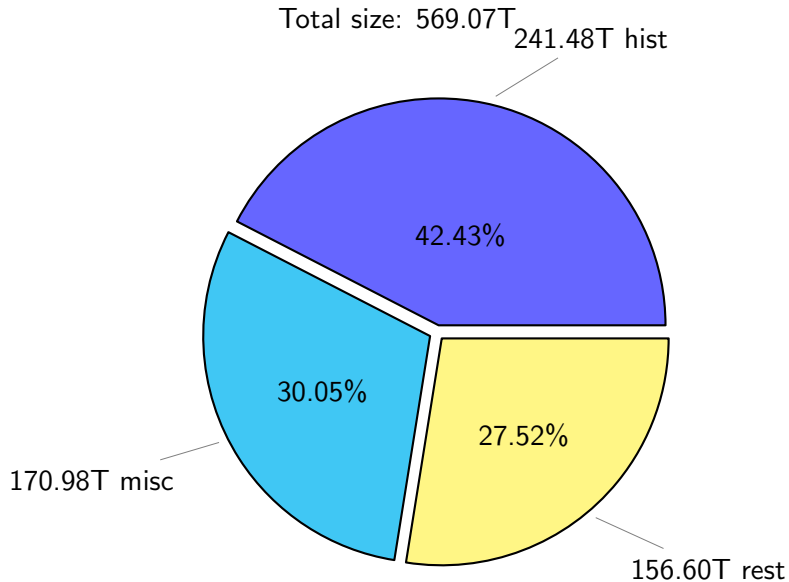

# NS9039K total disk usage

Total size: 569.07T

# NS9039K history files usage

Total size: 241.48T

# NS9039K misc files usage

Total size: 170.98T

# NS9039K uncompressed files usage

Total size: 409.45T  
70.08T feili

NS9039K NorCPM/cases/\*

No data

NS9039K shared/\*

No data