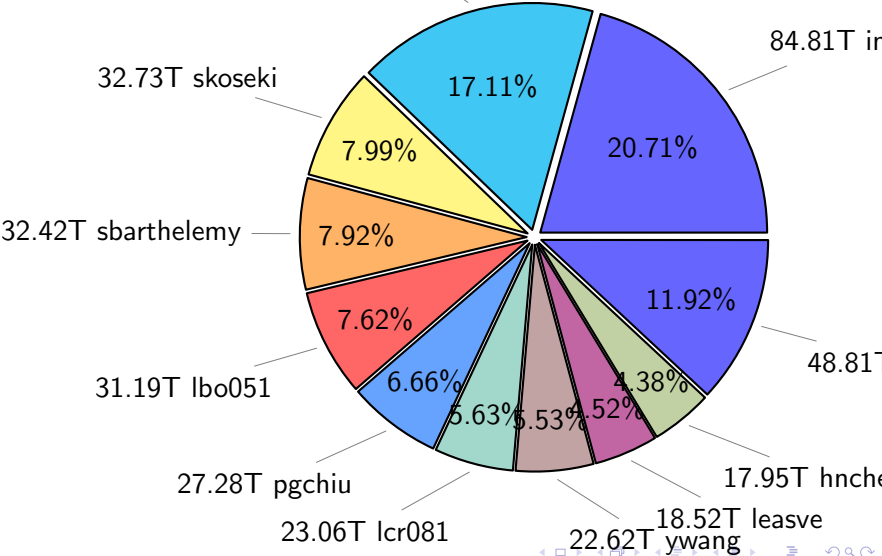

NS9039K uncompressed files usage

Total size: 409.45T
70.08T feili