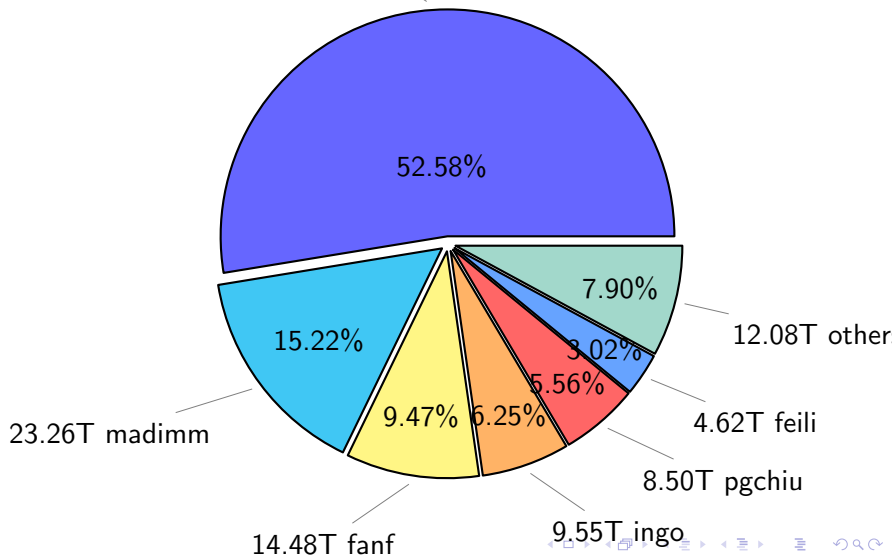

NS9039K total disk usage

Total size: 551.99T
103.53T ywang

NS9039K file types usage

NS9039K history files usage

Total size: 226.82T

NS9039K restart files usage

Total size: 152.83T
80.35T ywang

NS9039K misc files usage

Total size: 172.34T
25.97T skoseki

NS9039K total compressed

NS9039K uncompressed files usage

Total size: 389.39T

NS9039K NorCPM/cases/*

No data

NS9039K shared/*

No data