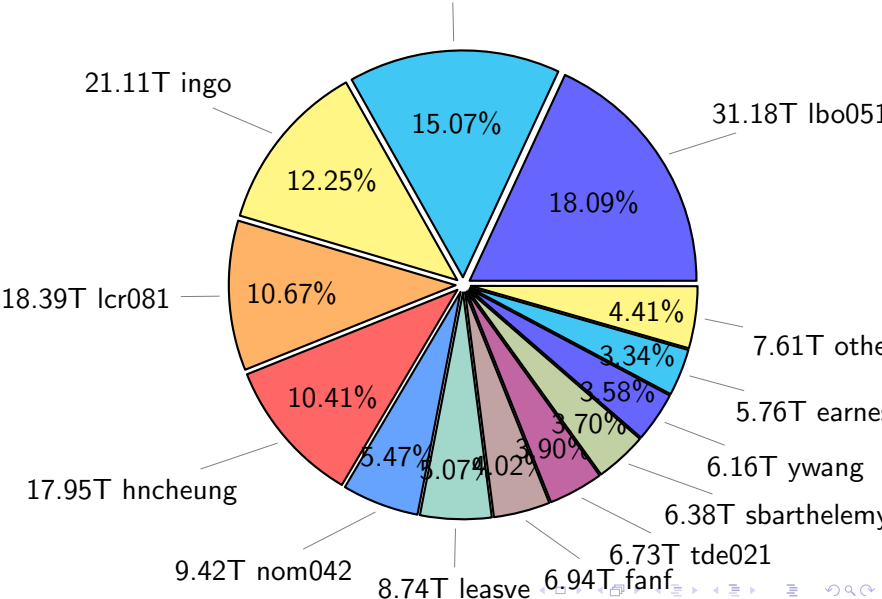

NS9039K total disk usage

Total size: 551.99T
103.53T ywang

NS9039K file types usage

NS9039K history files usage

Total size: 226.82T

NS9039K restart files usage

Total size: 152.83T
80.35T ywang

NS9039K misc files usage

Total size: 172.34T
25.97T skoseki

NS9039K total compressed

NS9039K uncompressed files usage

Total size: 389.39T

NS9039K NorCPM/cases/*

No data

NS9039K shared/*

No data