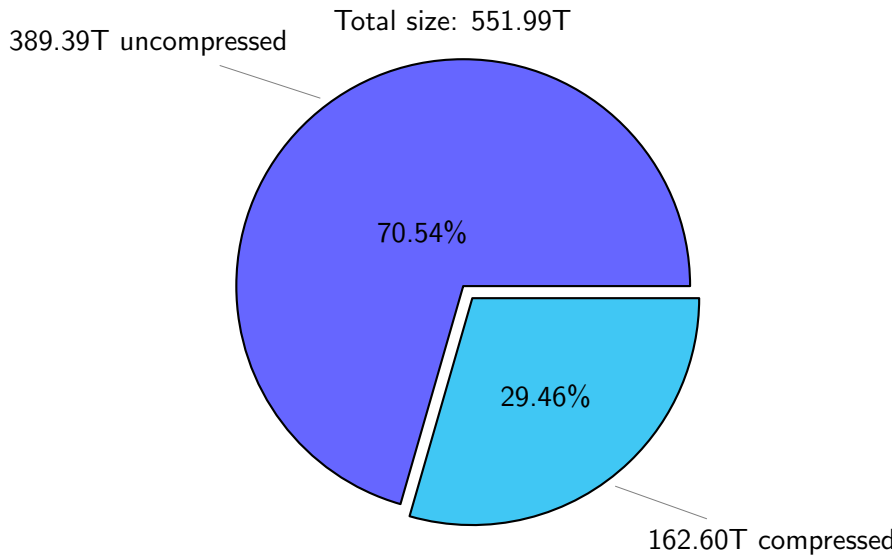

NS9039K total disk usage

Total size: 551.99T
103.53T ywang

NS9039K file types usage

NS9039K history files usage

Total size: 226.82T

NS9039K restart files usage

Total size: 152.83T
80.35T ywang

NS9039K misc files usage

Total size: 172.34T
25.97T skoseki

NS9039K total compressed

NS9039K uncompressed files usage

Total size: 389.39T

NS9039K NorCPM/cases/*

No data

NS9039K shared/*

No data