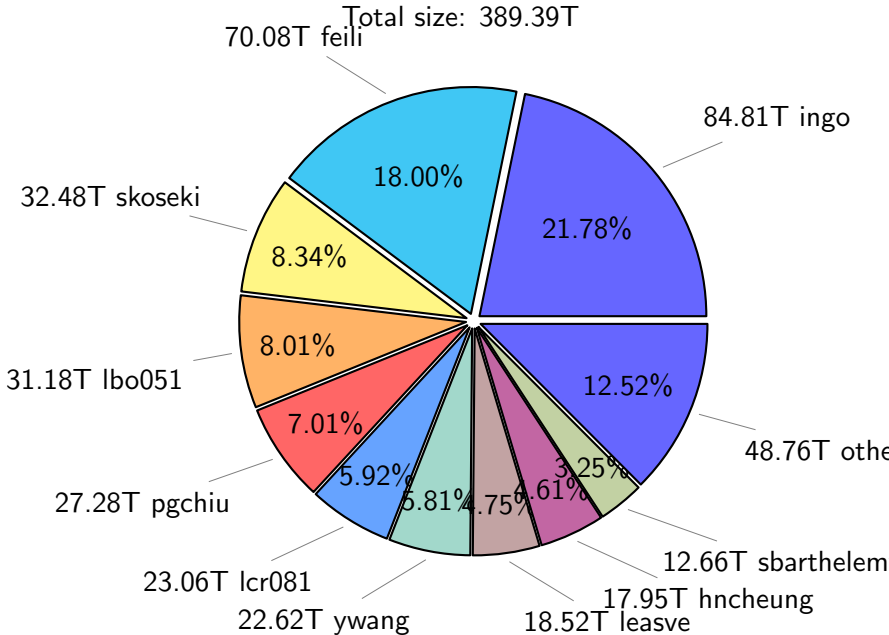

NS9039K total disk usage

Total size: 551.99T
103.53T ywang

NS9039K file types usage

NS9039K history files usage

Total size: 226.82T

NS9039K restart files usage

Total size: 152.83T
80.35T ywang

NS9039K misc files usage

Total size: 172.34T
25.97T skoseki

NS9039K total compressed

NS9039K uncompressed files usage

Total size: 389.39T

NS9039K NorCPM/cases/*

No data

NS9039K shared/*

No data