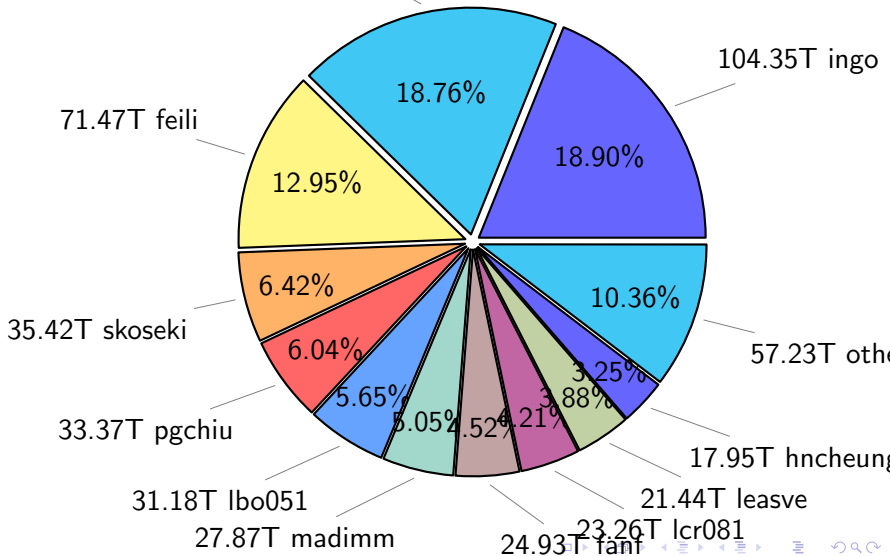

NS9039K disk usage

May 2, 2021

notes:

- ▶ Excluded directories: ".snapshot", ".afm", ".ptrash".
- ▶ Compressed file: file name end with "gz", "bz2", "tar", "zip" and NETCDF4 "nc"
- ▶ Restart files: path contains '/rest/'
- ▶ History files: path contains '/hist/'
- ▶ Items <3 % will be count as 'others'.
- ▶ Additional hard links are excluded.
- ▶ Monthly report: disk_ns9039k_YYYYMMDD.pdf
- ▶ Latest report: latest.pdf
- ▶ Ignored directories due to permission denied: filelist_classfy.err.txt
- ▶ Summary table: sizeTable.txt

NS9039K total disk usage

Total size: 551.99T
103.53T ywang

NS9039K file types usage

NS9039K history files usage

Total size: 226.82T

NS9039K restart files usage

Total size: 152.83T
80.35T ywang

NS9039K misc files usage

Total size: 172.34T
25.97T skoseki

NS9039K total compressed

NS9039K uncompressed files usage

Total size: 389.39T

NS9039K NorCPM/cases/*

No data

NS9039K shared/*

No data