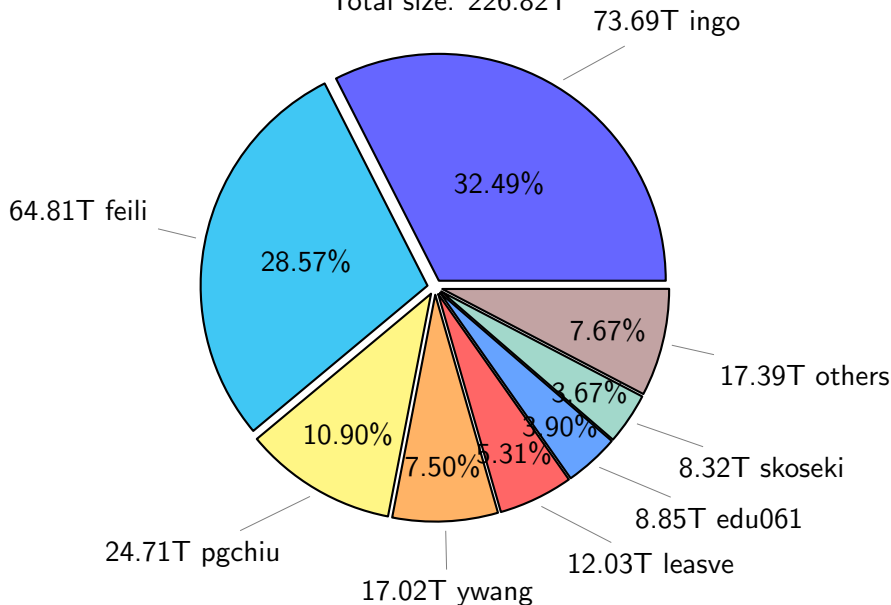

NS9039K total disk usage

Total size: 551.99T
103.53T ywang

NS9039K file types usage

NS9039K history files usage

Total size: 226.82T

NS9039K restart files usage

Total size: 152.83T
80.35T ywang

NS9039K misc files usage

Total size: 172.34T
25.97T skoseki

NS9039K total compressed

NS9039K uncompressed files usage

Total size: 389.39T

NS9039K NorCPM/cases/*

No data

NS9039K shared/*

No data