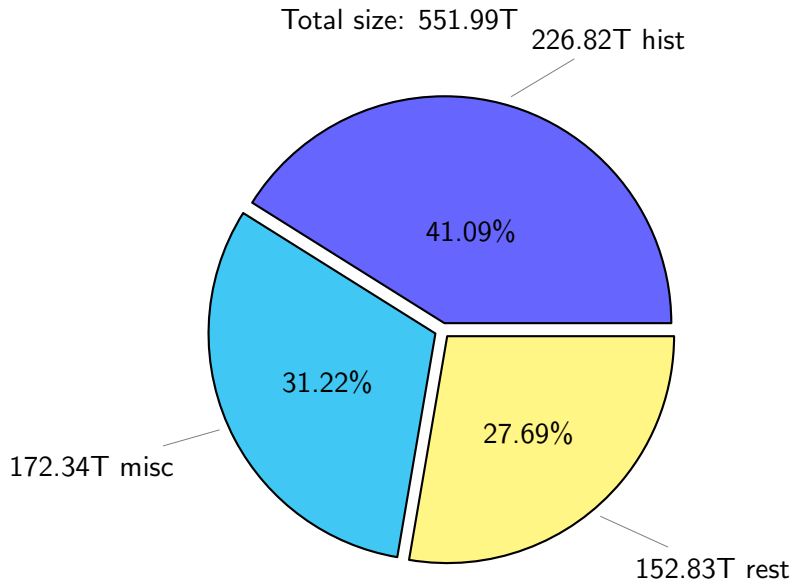

NS9039K disk usage

May 2, 2021

notes:

- ▶ Excluded directories: ".snapshot", ".afm", ".ptrash".
- ▶ Compressed file: file name end with "gz", "bz2", "tar", "zip" and NETCDF4 "nc"
- ▶ Restart files: path contains '/rest/'
- ▶ History files: path contains '/hist/'
- ▶ Items <3 % will be count as 'others'.
- ▶ Additional hard links are excluded.
- ▶ Monthly report: disk_ns9039k_YYYYMMDD.pdf
- ▶ Latest report: latest.pdf
- ▶ Ignored directories due to permission denied: filelist_classfy.err.txt
- ▶ Summary table: sizeTable.txt

NS9039K total disk usage

Total size: 551.99T
103.53T ywang

NS9039K file types usage

NS9039K history files usage

Total size: 226.82T

NS9039K restart files usage

Total size: 152.83T
80.35T ywang

NS9039K misc files usage

Total size: 172.34T
25.97T skoseki

NS9039K total compressed

NS9039K uncompressed files usage

Total size: 389.39T

NS9039K NorCPM/cases/*

No data

NS9039K shared/*

No data