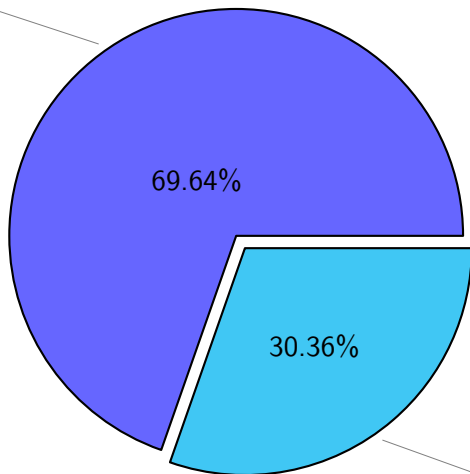

# NS9039K misc files usage

Total size: 161.26T  
25.64T skoseki

# NS9039K total compressed

366.07T uncompressed

Total size: 525.69T

159.62T compressed