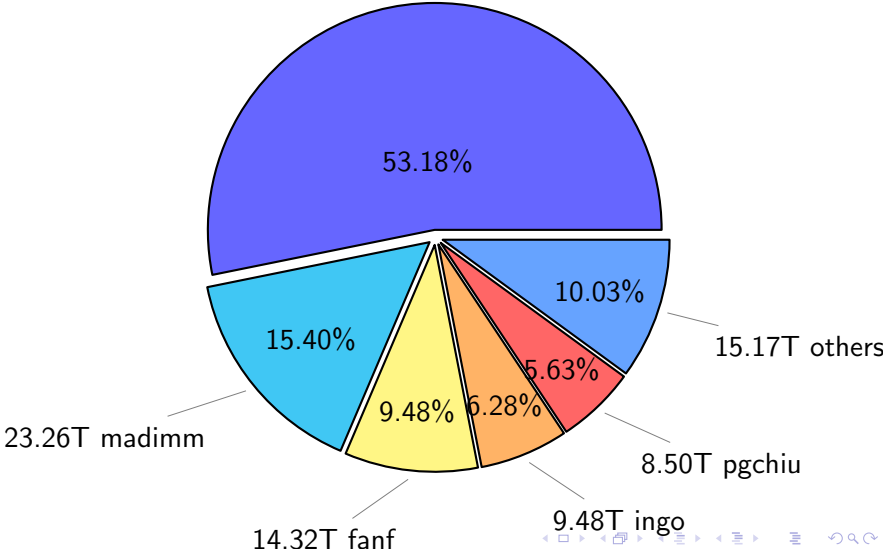

NS9039K restart files usage

Total size: 151.08T
80.35T ywang