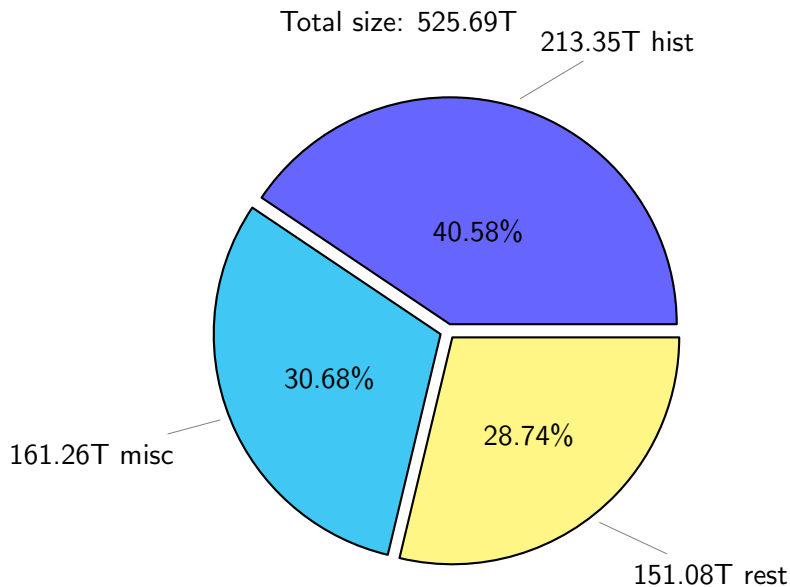

# NS9039K total disk usage

Total size: 525.69T  
91.40T ingo

# NS9039K history files usage

Total size: 213.35T

# NS9039K total compressed

366.07T uncompressed

Total size: 525.69T

159.62T compressed

# NS9039K uncompressed files usage

Total size: 366.07T

NS9039K NorCPM/cases/\*

No data

NS9039K shared/\*

No data