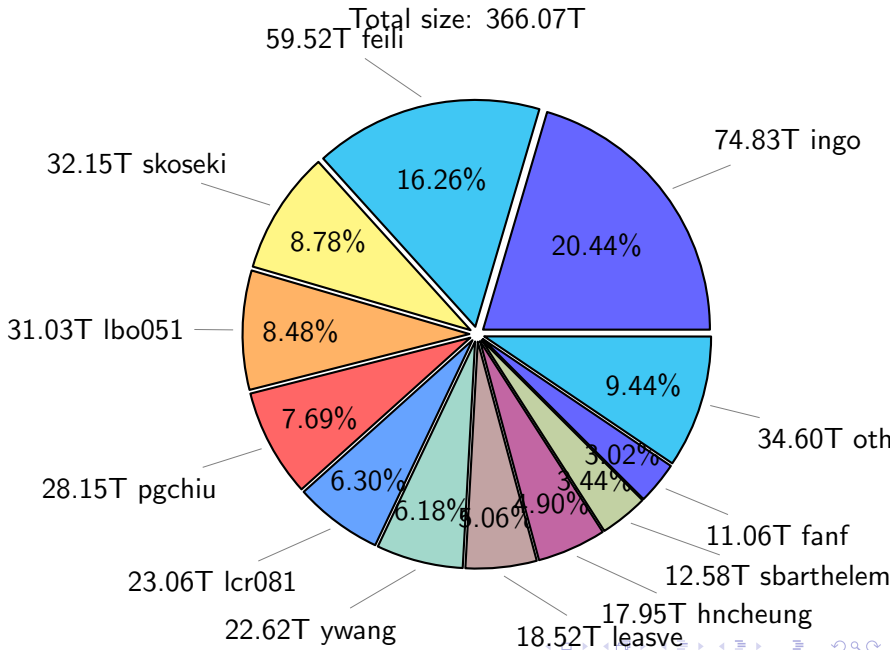

# NS9039K history files usage

Total size: 213.35T

# NS9039K misc files usage

Total size: 161.26T  
25.64T skoseki

# NS9039K total compressed

366.07T uncompressed

Total size: 525.69T

159.62T compressed

# NS9039K uncompressed files usage

Total size: 366.07T

NS9039K NorCPM/cases/\*

No data

NS9039K shared/\*

No data