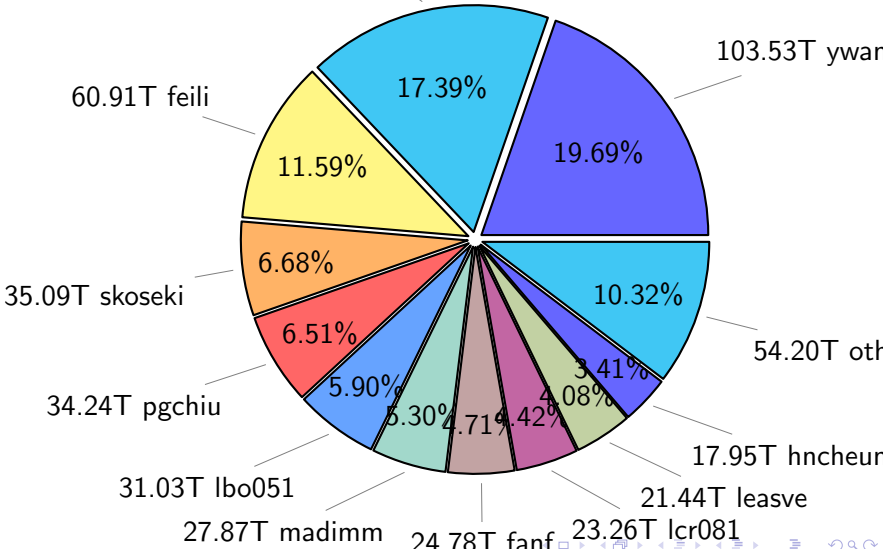

# NS9039K disk usage

April 6, 2021

notes:

- ▶ Excluded directories: ".snapshot", ".afm", ".ptrash".
- ▶ Compressed file: file name end with "gz", "bz2", "tar", "zip" and NETCDF4 "nc"
- ▶ Restart files: path contains '/rest/'
- ▶ History files: path contains '/hist/'
- ▶ Items <3 % will be count as 'others'.
- ▶ Additional hard links are excluded.
- ▶ Monthly report: disk\_ns9039k\_YYYYMMDD.pdf
- ▶ Latest report: latest.pdf
- ▶ Ignored directories due to permission denied: filelist\_classfy.err.txt
- ▶ Summary table: sizeTable.txt

# NS9039K total disk usage

Total size: 525.69T  
91.40T ingo

# NS9039K history files usage

Total size: 213.35T

# NS9039K uncompressed files usage

Total size: 366.07T

NS9039K NorCPM/cases/\*

No data

NS9039K shared/\*

No data