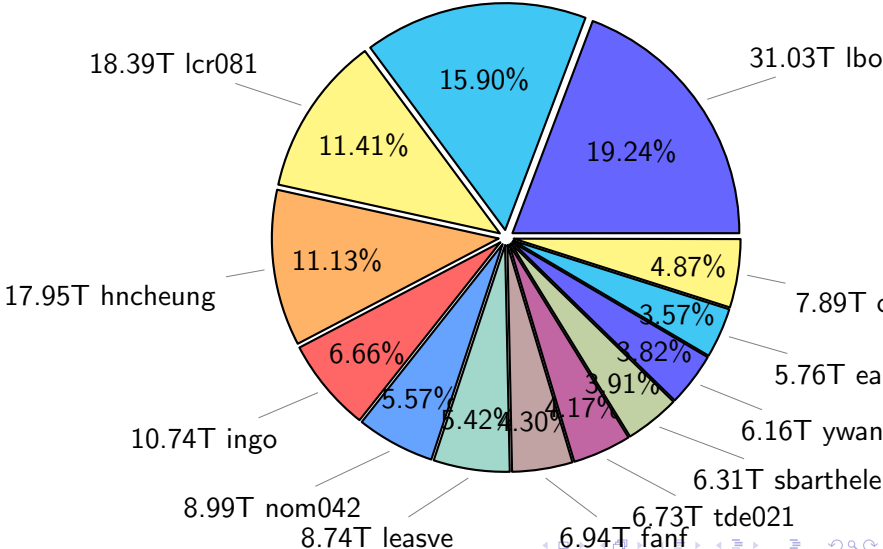

## NS9039K file types usage

# NS9039K history files usage

Total size: 213.35T

# NS9039K restart files usage

Total size: 151.08T  
80.35T ywang

# NS9039K misc files usage

Total size: 161.26T  
25.64T skoseki