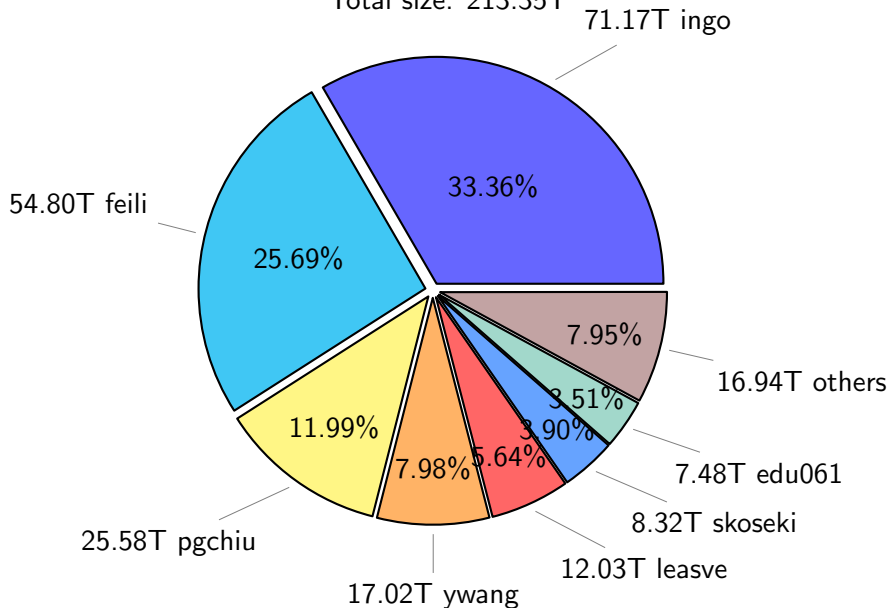

# NS9039K total disk usage

Total size: 525.69T  
91.40T ingo

# NS9039K history files usage

Total size: 213.35T