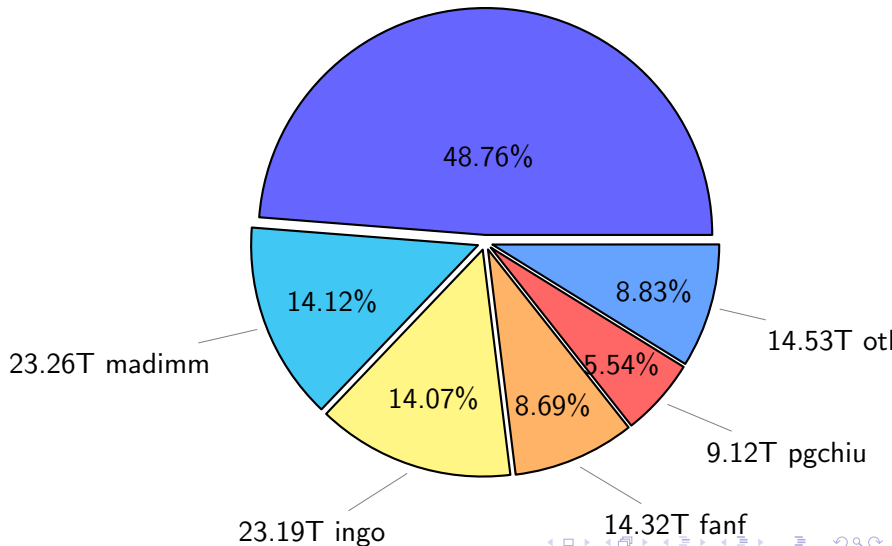

NS9039K total disk usage

Total size: 514.85T

NS9039K file types usage

NS9039K history files usage

Total size: 191.29T
80.15T ingo

NS9039K restart files usage

Total size: 164.78T
80.35T ywang

NS9039K misc files usage

Total size: 158.78T
25.40T skoseki

NS9039K total compressed

NS9039K uncompressed files usage

Total size: 357.48T

NS9039K NorCPM/cases/*

No data

NS9039K shared/*

No data