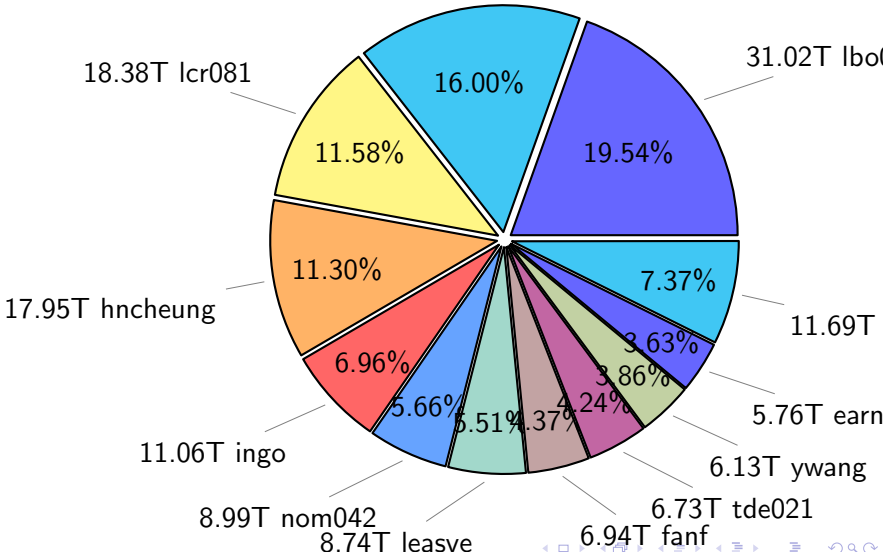

NS9039K total disk usage

Total size: 514.85T

NS9039K file types usage

NS9039K history files usage

Total size: 191.29T
80.15T ingo

NS9039K restart files usage

Total size: 164.78T
80.35T ywang

NS9039K misc files usage

Total size: 158.78T
25.40T skoseki

NS9039K total compressed

NS9039K uncompressed files usage

Total size: 357.48T

NS9039K NorCPM/cases/*

No data

NS9039K shared/*

No data