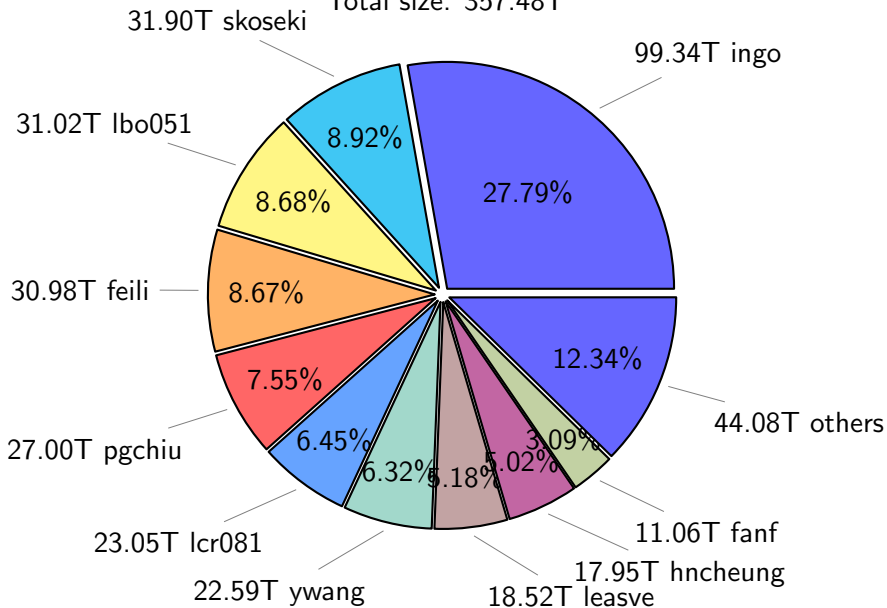

NS9039K total disk usage

Total size: 514.85T

NS9039K file types usage

NS9039K history files usage

Total size: 191.29T
80.15T ingo

NS9039K restart files usage

Total size: 164.78T
80.35T ywang

NS9039K misc files usage

Total size: 158.78T
25.40T skoseki

NS9039K total compressed

NS9039K uncompressed files usage

Total size: 357.48T

NS9039K NorCPM/cases/*

No data

NS9039K shared/*

No data