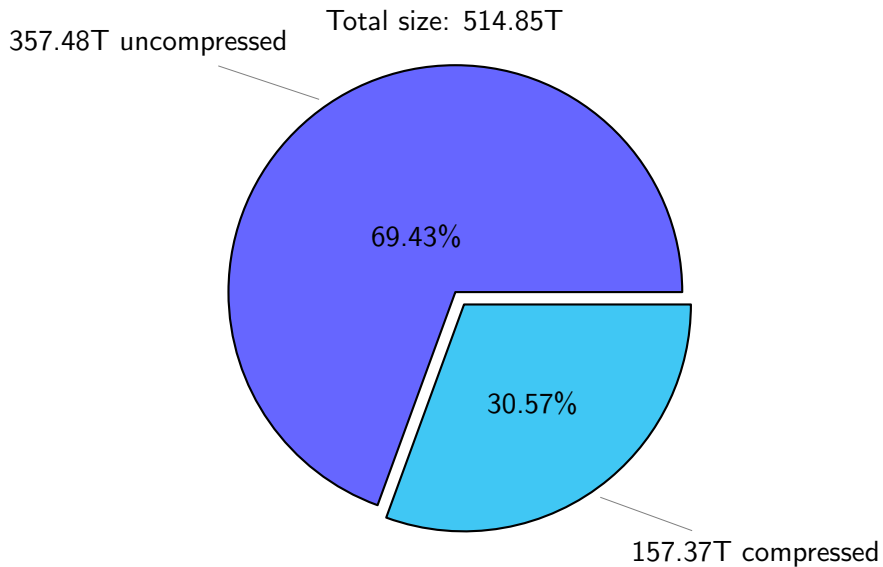

NS9039K total disk usage

Total size: 514.85T

NS9039K file types usage

NS9039K history files usage

Total size: 191.29T
80.15T ingo

NS9039K restart files usage

Total size: 164.78T
80.35T ywang

NS9039K misc files usage

Total size: 158.78T
25.40T skoseki

NS9039K total compressed

NS9039K uncompressed files usage

Total size: 357.48T

NS9039K NorCPM/cases/*

No data

NS9039K shared/*

No data