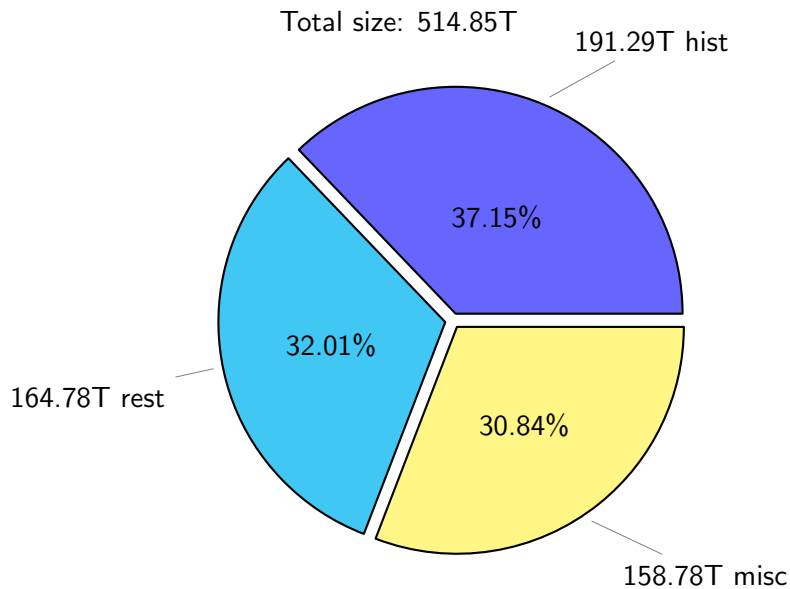

NS9039K disk usage

March 8, 2021

notes:

- ▶ Excluded directories: ".snapshot", ".afm", ".ptrash".
- ▶ Compressed file: file name end with "gz", "bz2", "tar", "zip" and NETCDF4 "nc"
- ▶ Restart files: path contains '/rest/'
- ▶ History files: path contains '/hist/'
- ▶ Items <3 % will be count as 'others'.
- ▶ Additional hard links are excluded.
- ▶ Monthly report: disk_ns9039k_YYYYMMDD.pdf
- ▶ Latest report: latest.pdf
- ▶ Ignored directories due to permission denied: filelist_classfy.err.txt
- ▶ Summary table: sizeTable.txt

NS9039K total disk usage

Total size: 514.85T

NS9039K file types usage

NS9039K history files usage

Total size: 191.29T
80.15T ingo

NS9039K restart files usage

Total size: 164.78T
80.35T ywang

NS9039K misc files usage

Total size: 158.78T
25.40T skoseki

NS9039K total compressed

NS9039K uncompressed files usage

Total size: 357.48T

NS9039K NorCPM/cases/*

No data

NS9039K shared/*

No data