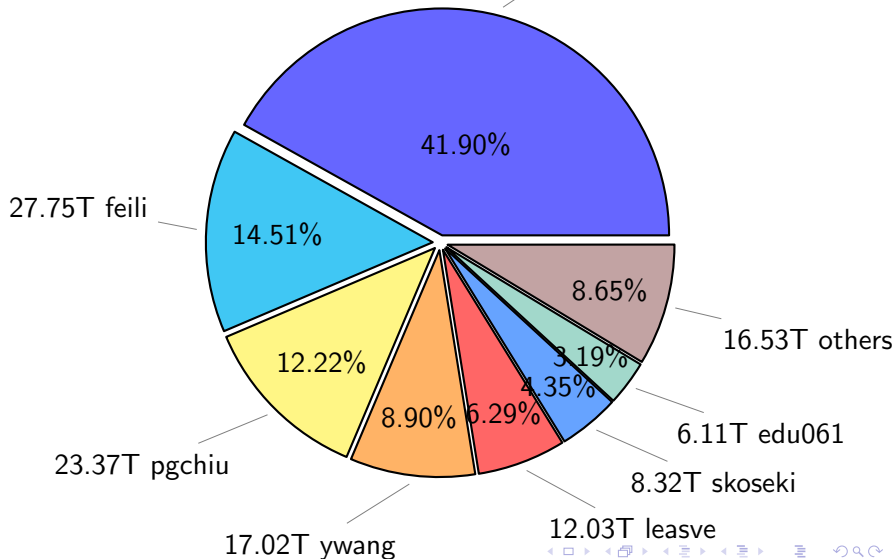

NS9039K total disk usage

Total size: 514.85T

NS9039K file types usage

NS9039K history files usage

Total size: 191.29T
80.15T ingo

NS9039K restart files usage

Total size: 164.78T
80.35T ywang

NS9039K misc files usage

Total size: 158.78T
25.40T skoseki

NS9039K total compressed

NS9039K uncompressed files usage

Total size: 357.48T

NS9039K NorCPM/cases/*

No data

NS9039K shared/*

No data