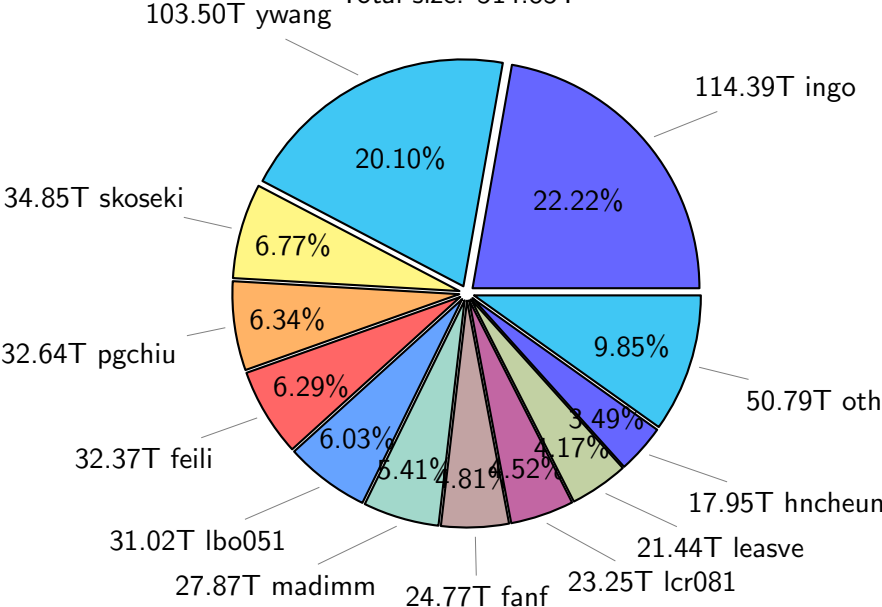

NS9039K disk usage

March 8, 2021

notes:

- ▶ Excluded directories: ".snapshot", ".afm", ".ptrash".
- ▶ Compressed file: file name end with "gz", "bz2", "tar", "zip" and NETCDF4 "nc"
- ▶ Restart files: path contains '/rest/'
- ▶ History files: path contains '/hist/'
- ▶ Items <3 % will be count as 'others'.
- ▶ Additional hard links are excluded.
- ▶ Monthly report: disk_ns9039k_YYYYMMDD.pdf
- ▶ Latest report: latest.pdf
- ▶ Ignored directories due to permission denied: filelist_classfy.err.txt
- ▶ Summary table: sizeTable.txt

NS9039K total disk usage

Total size: 514.85T

NS9039K file types usage

NS9039K history files usage

Total size: 191.29T
80.15T ingo

NS9039K restart files usage

Total size: 164.78T
80.35T ywang

NS9039K misc files usage

Total size: 158.78T
25.40T skoseki

NS9039K total compressed

NS9039K uncompressed files usage

Total size: 357.48T

NS9039K NorCPM/cases/*

No data

NS9039K shared/*

No data